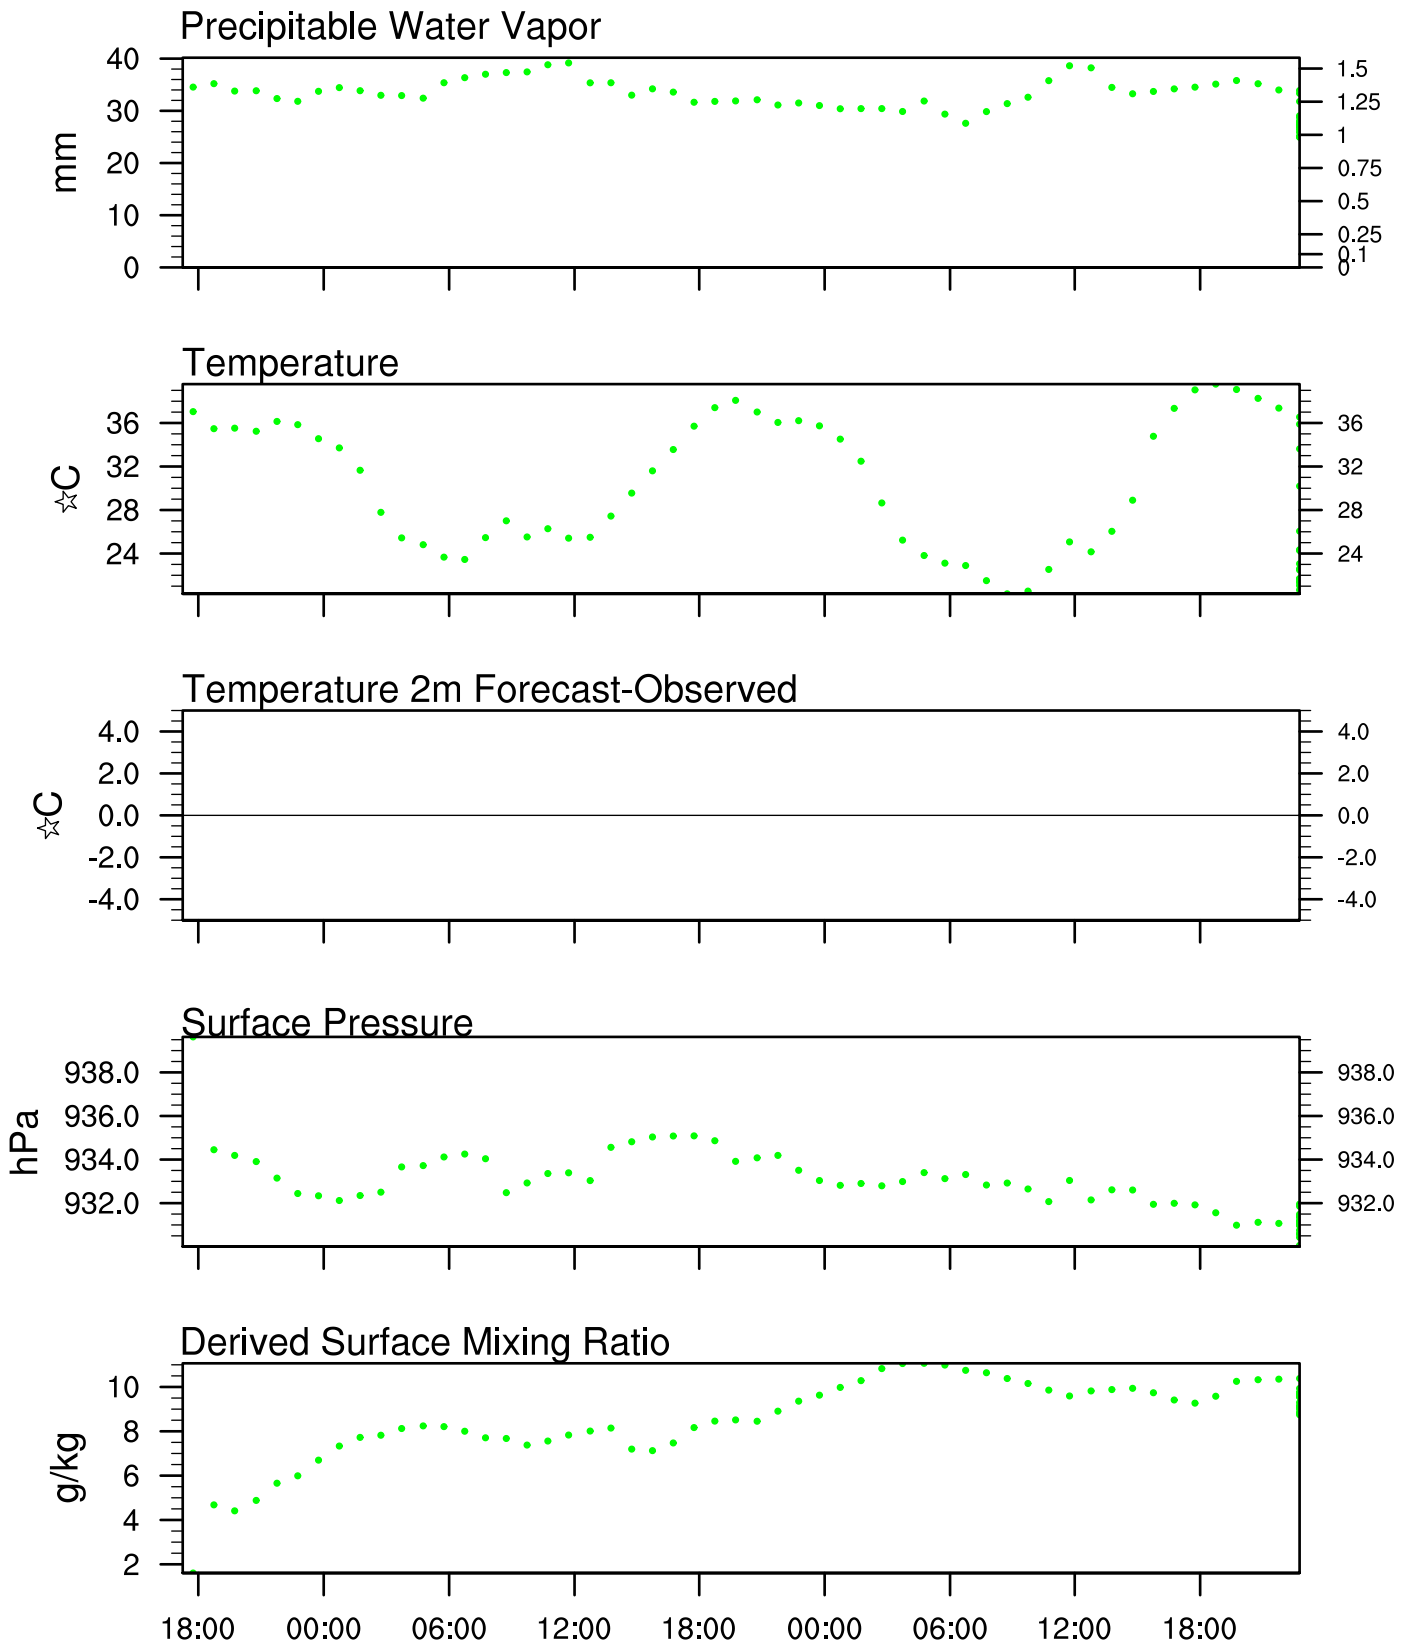

Buckeye, AZ

10 Jul 2020 17:45 UTC - 14 Jul 2020 6:15 UTC

Buckeye, AZ 10Jul 2020 17Z

Plcl=519 Tlcl[C]=-15 Shox=4 Pwat[cm]=3 Cape[J]= 101

Buckeye, AZ 11 Jul 2020 5Z

Plcl=762 Tlcl[C]=7 Shox=2 Pwat[cm]=4 Cape[J]= 0

Buckeye, AZ 11 Jul 2020 17Z

Plcl=663 Tlcl[C]=5 Shox=0 Pwat[cm]=3 Cape[J]= 170

Buckeye, AZ 12Jul 2020 5Z

Plcl=817 Tlcl[C]=12 Shox=0 Pwat[cm]=3 Cape[J]= 0

Buckeye, AZ 12Jul 2020 17Z

Plcl=651 Tlcl[C]=6 Shox=0 Pwat[cm]=3 Cape[J]= 1448