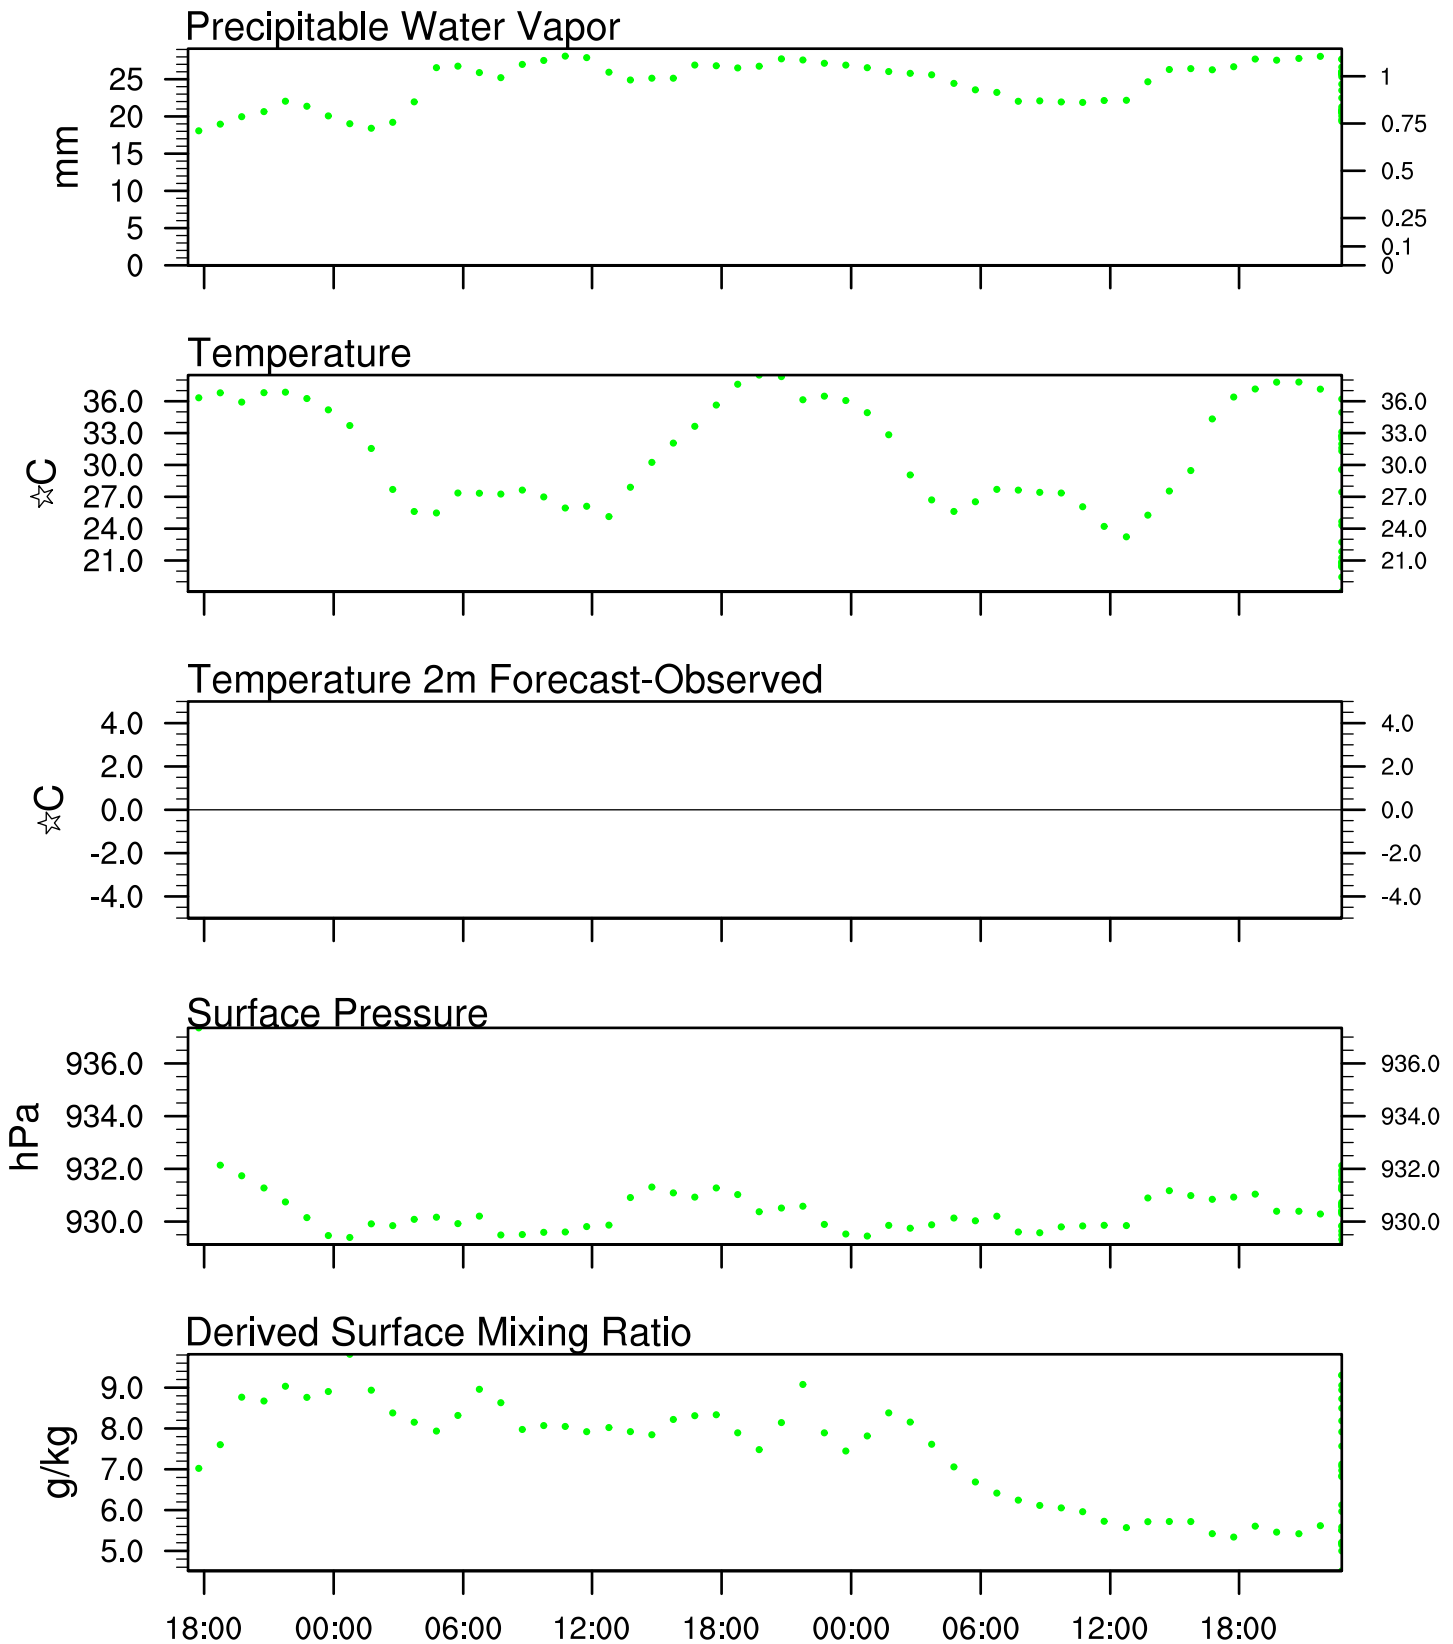

Buckeye, AZ

5 Jul 2020 17:45 UTC - 9 Jul 2020 6:15 UTC

Buckeye, AZ 5 Jul 2020 17Z

Plcl=653 Tlcl[C]=3 Shox=4 Pwat[cm]=2 Cape[J]= 61

Buckeye, AZ 6Jul 2020 5Z

Plcl=722 Tlcl[C]=6 Shox=-1 Pwat[cm]=3 Cape[J]= 0

Buckeye, AZ 6Jul 2020 17Z

PlcI=662 Tlcl[C]=5 Shox=4 Pwat[cm]=3 Cape[J]= 0

Buckeye, AZ 7 Jul 2020 5Z

Plcl=699 Tlcl[C]=3 Shox=1 Pwat[cm]=2 Cape[J]= 0

Buckeye, AZ 7 Jul 2020 17Z

Plcl=605 Tlcl[C]=-2 Shox=4 Pwat[cm]=3 Cape[J]= 24

Buckeye, AZ 8Jul 2020 5Z

Plcl=800 Tlcl[C]=9 Shox=7 Pwat[cm]=3 Cape[J]= 0

Buckeye, AZ 8Jul 2020 17Z

Ptcl=623 Tlcl[C]=-3 Shox=15 Pwat[cm]=2 Cape[J]= 14

Buckeye, AZ 9Jul 2020 5Z

Plcl=791 Tlcl[C]=8 Shox=12 Pwat[cm]=2 Cape[J]= 0