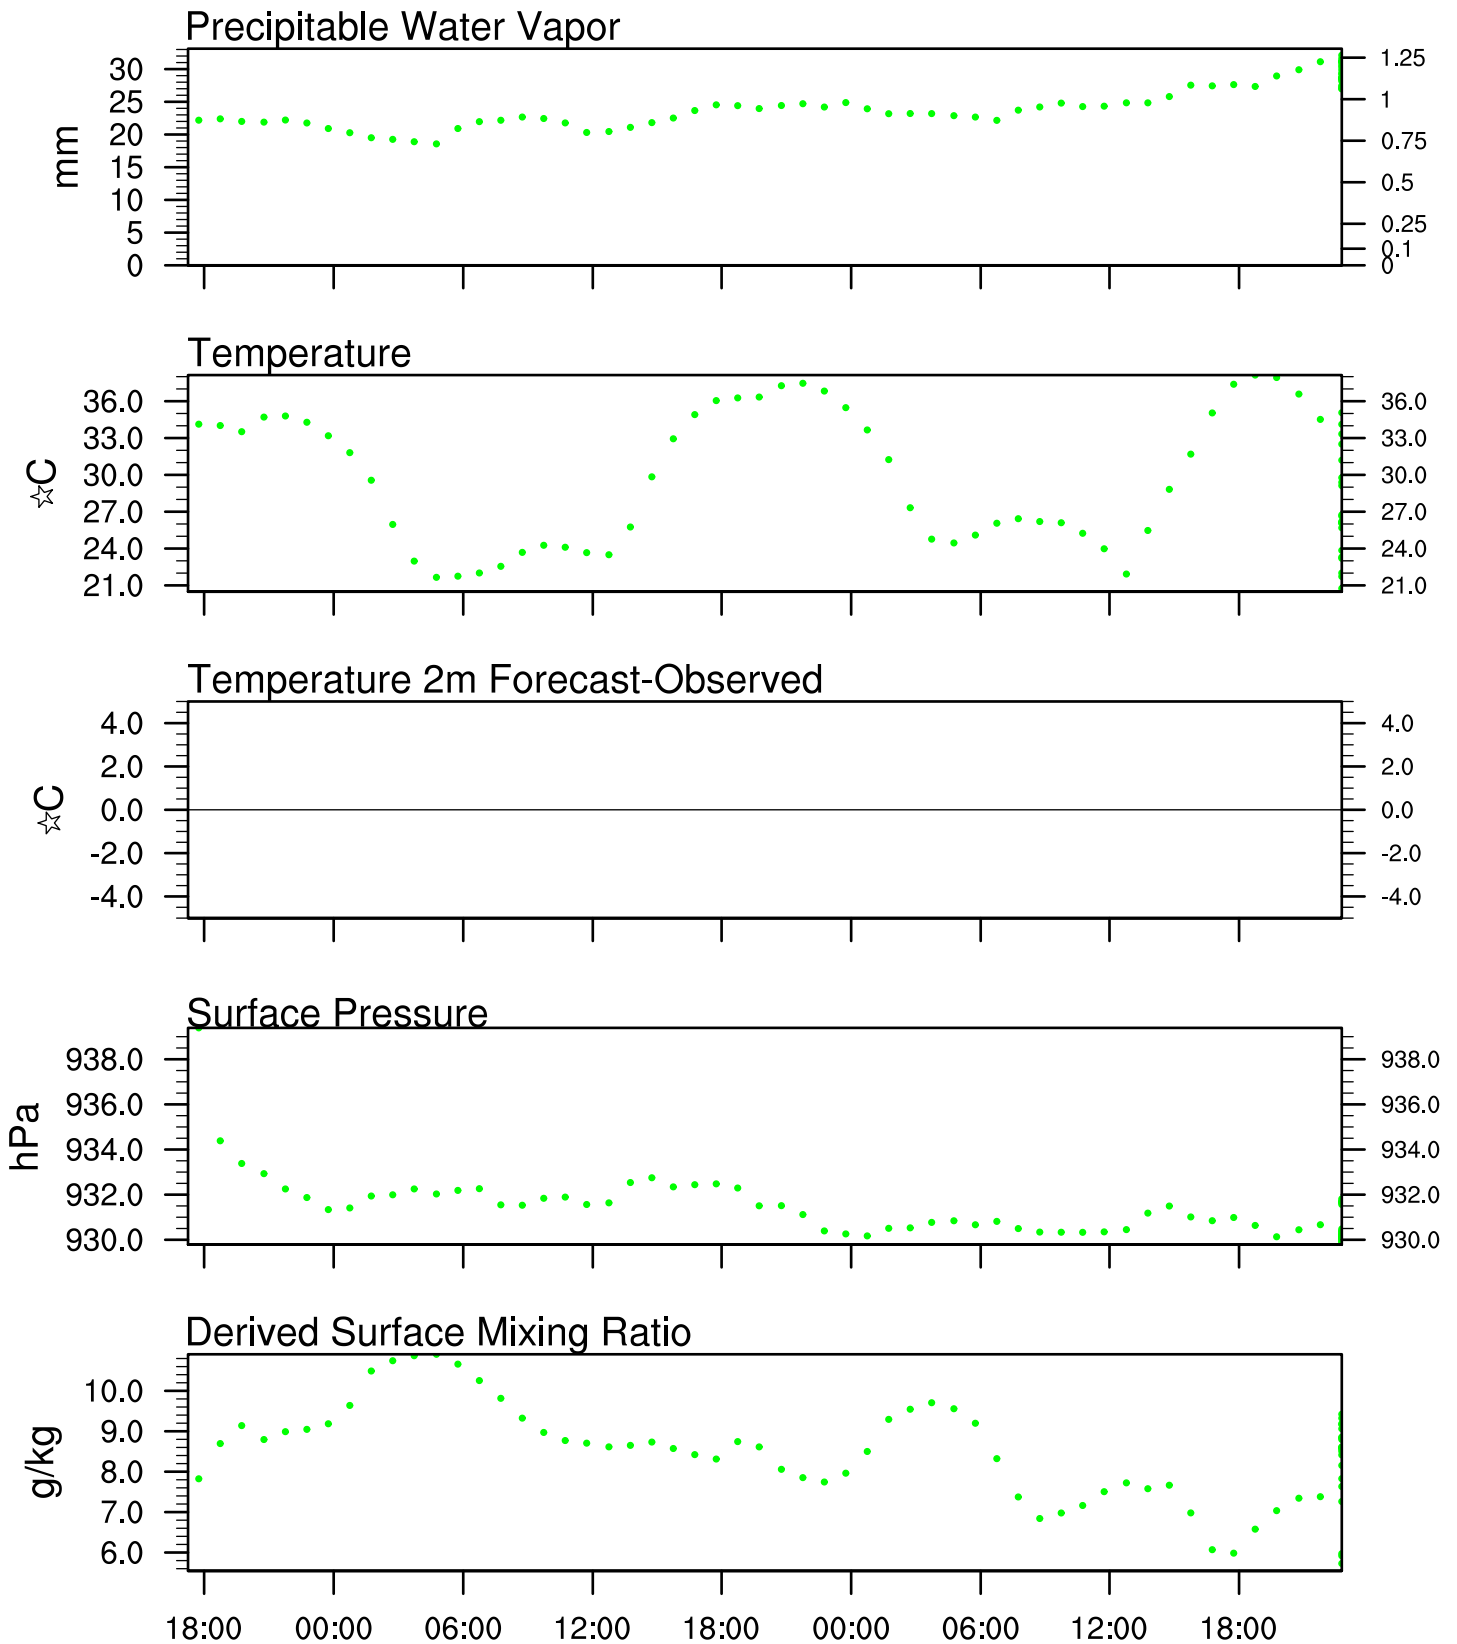

Buckeye, AZ

4 Jul 2020 17:45 UTC - 8 Jul 2020 6:15 UTC

Buckeye, AZ 4Jul 2020 17Z

Plcl=681 Tlcl[C]=5 Shox=4 Pwat[cm]=2 Cape[J]= 0

Buckeye, AZ 5Jul 2020 5Z

Plcl=823 Tlcl[C]=12 Shox=2 Pwat[cm]=2 Cape[J]= 0

Buckeye, AZ 5 Jul 2020 17Z

Plcl=661 Tlcl[C]=5 Shox=0 Pwat[cm]=2 Cape[J]= 233

Buckeye, AZ 6Jul 2020 5Z

Plcl=757 Tlcl[C]=8 Shox=3 Pwat[cm]=2 Cape[J]= 0

Buckeye, AZ 6 Jul 2020 17Z

Plcl=610 Tlcl[C]=0 Shox=2 Pwat[cm]=3 Cape[J]=0

Buckeye, AZ 7Jul 2020 5Z

Plcl=745 Tlcl[C]=8 Shox=0 Pwat[cm]=3 Cape[J]= 0

Buckeye, AZ 7Jul 2020 17Z

Plcl=631 Tlcl[C]=0 Shox=6 Pwat[cm]=3 Cape[J]= 21

Buckeye, AZ 8Jul 2020 5Z

Plcl=807 Tlcl[C]=9 Shox=8 Pwat[cm]=2 Cape[J]= 0