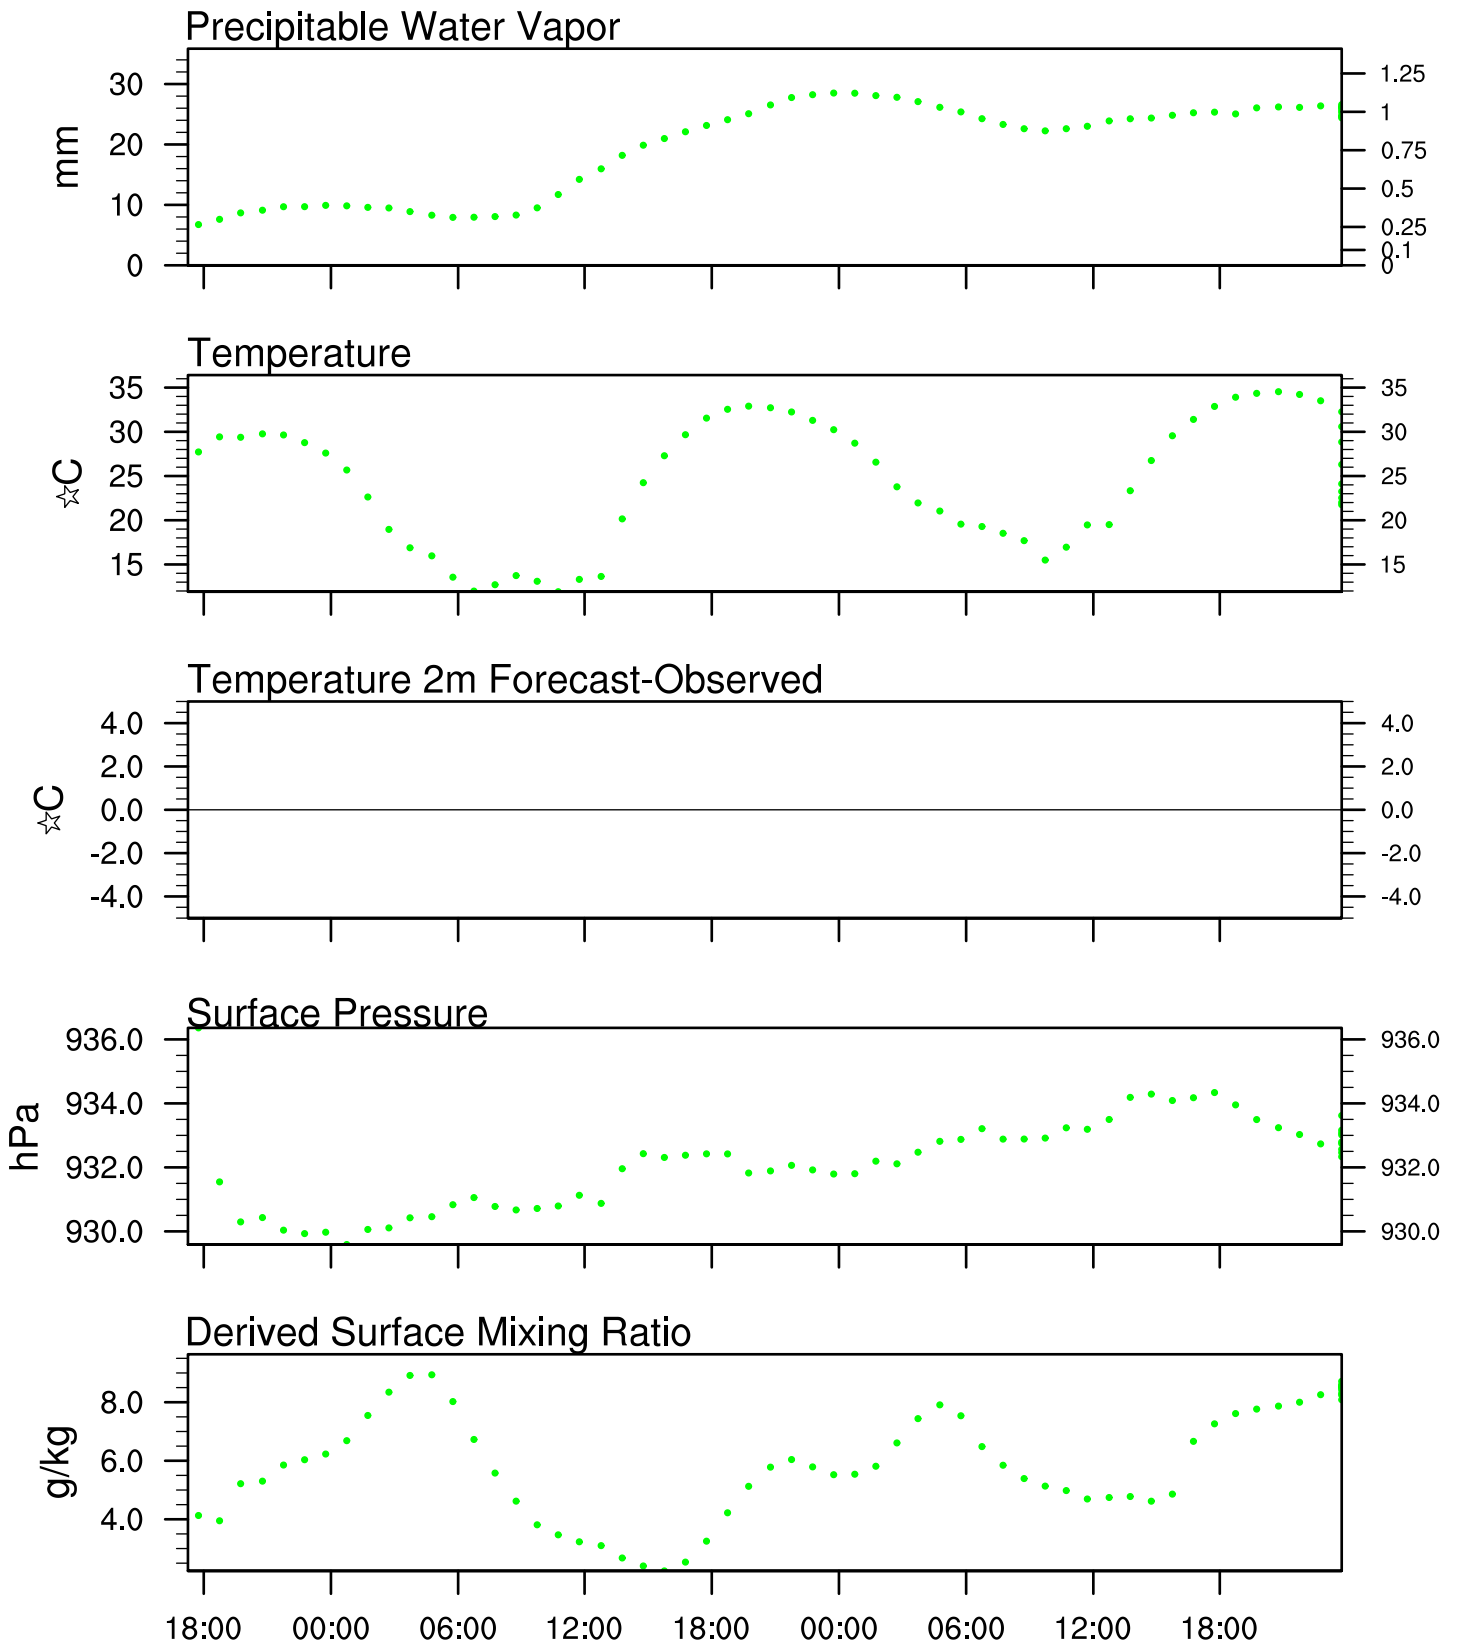

Buckeye, AZ

1 Jul 2020 17:45 UTC - 5 Jul 2020 6:15 UTC

Buckeye, AZ 1 Jul 2020 17Z

Ptcl=649 Tlcl[C]=-4 Shox=15 Pwat[cm]=1 Cape[J]= 18

Buckeye, AZ 2Jul 2020 5Z

Plcl=816 Tlcl[C]=7 Shox=12 Pwat[cm]=1 Cape[J]= 0

Buckeye, AZ 2Jul 2020 17Z

Plcl=592 Tlcl[C]=-8 Shox=9 Pwat[cm]=2 Cape[J]= 47

Buckeye, AZ 3Jul 2020 5Z

Plcl=758 Tlcl[C]=5 Shox=3 Pwat[cm]=3 Cape[J]= 0

Buckeye, AZ 3Jul 2020 17Z

Plcl=678 Tlcl[C]=3 Shox=4 Pwat[cm]=3 Cape[J]= 65