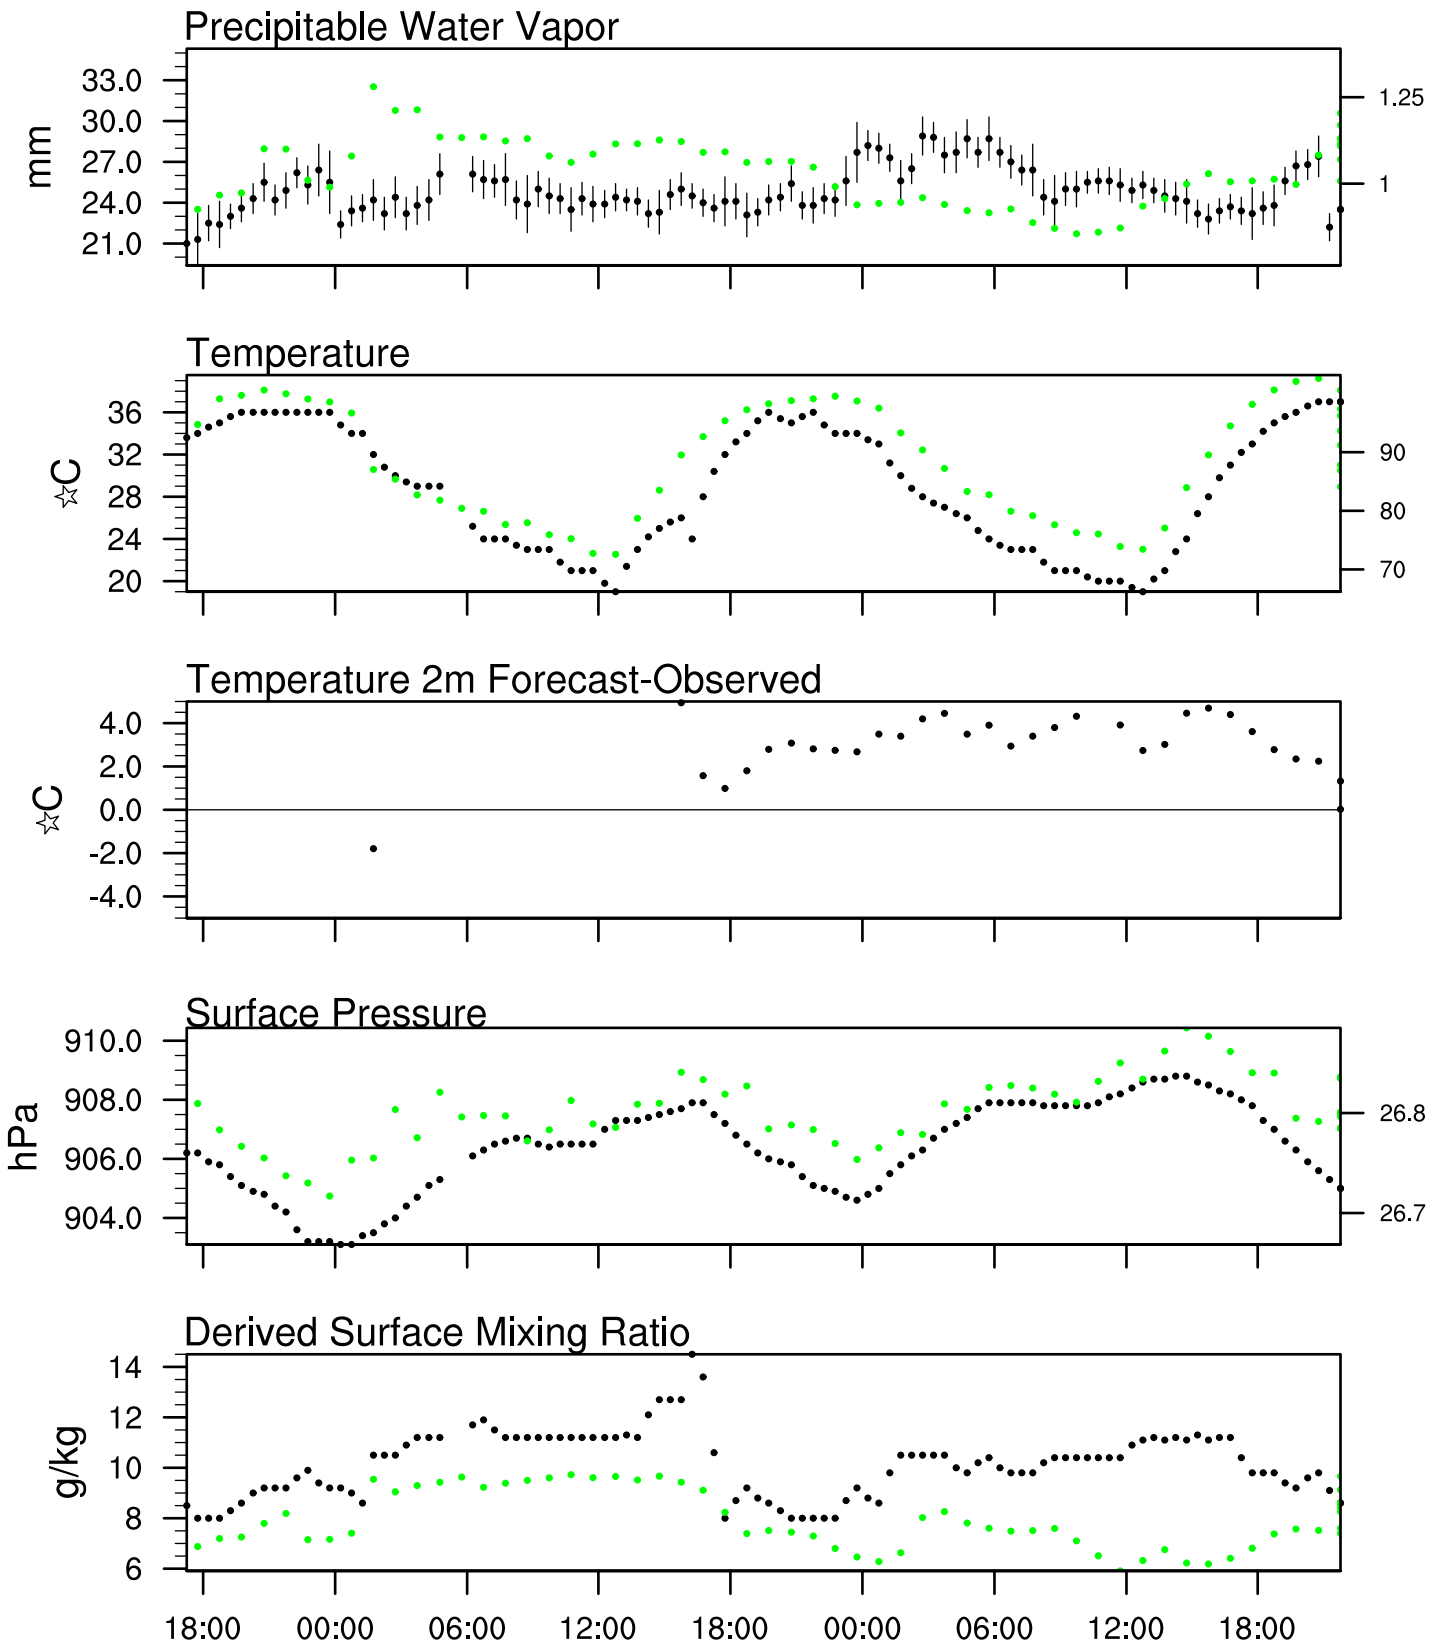

# Amado, AZ 6Aug 2020 17Z

Ptcl=616 Tlcl[C]=2 Shox=1 Pwat[cm]=2 Cape[J]= 1062