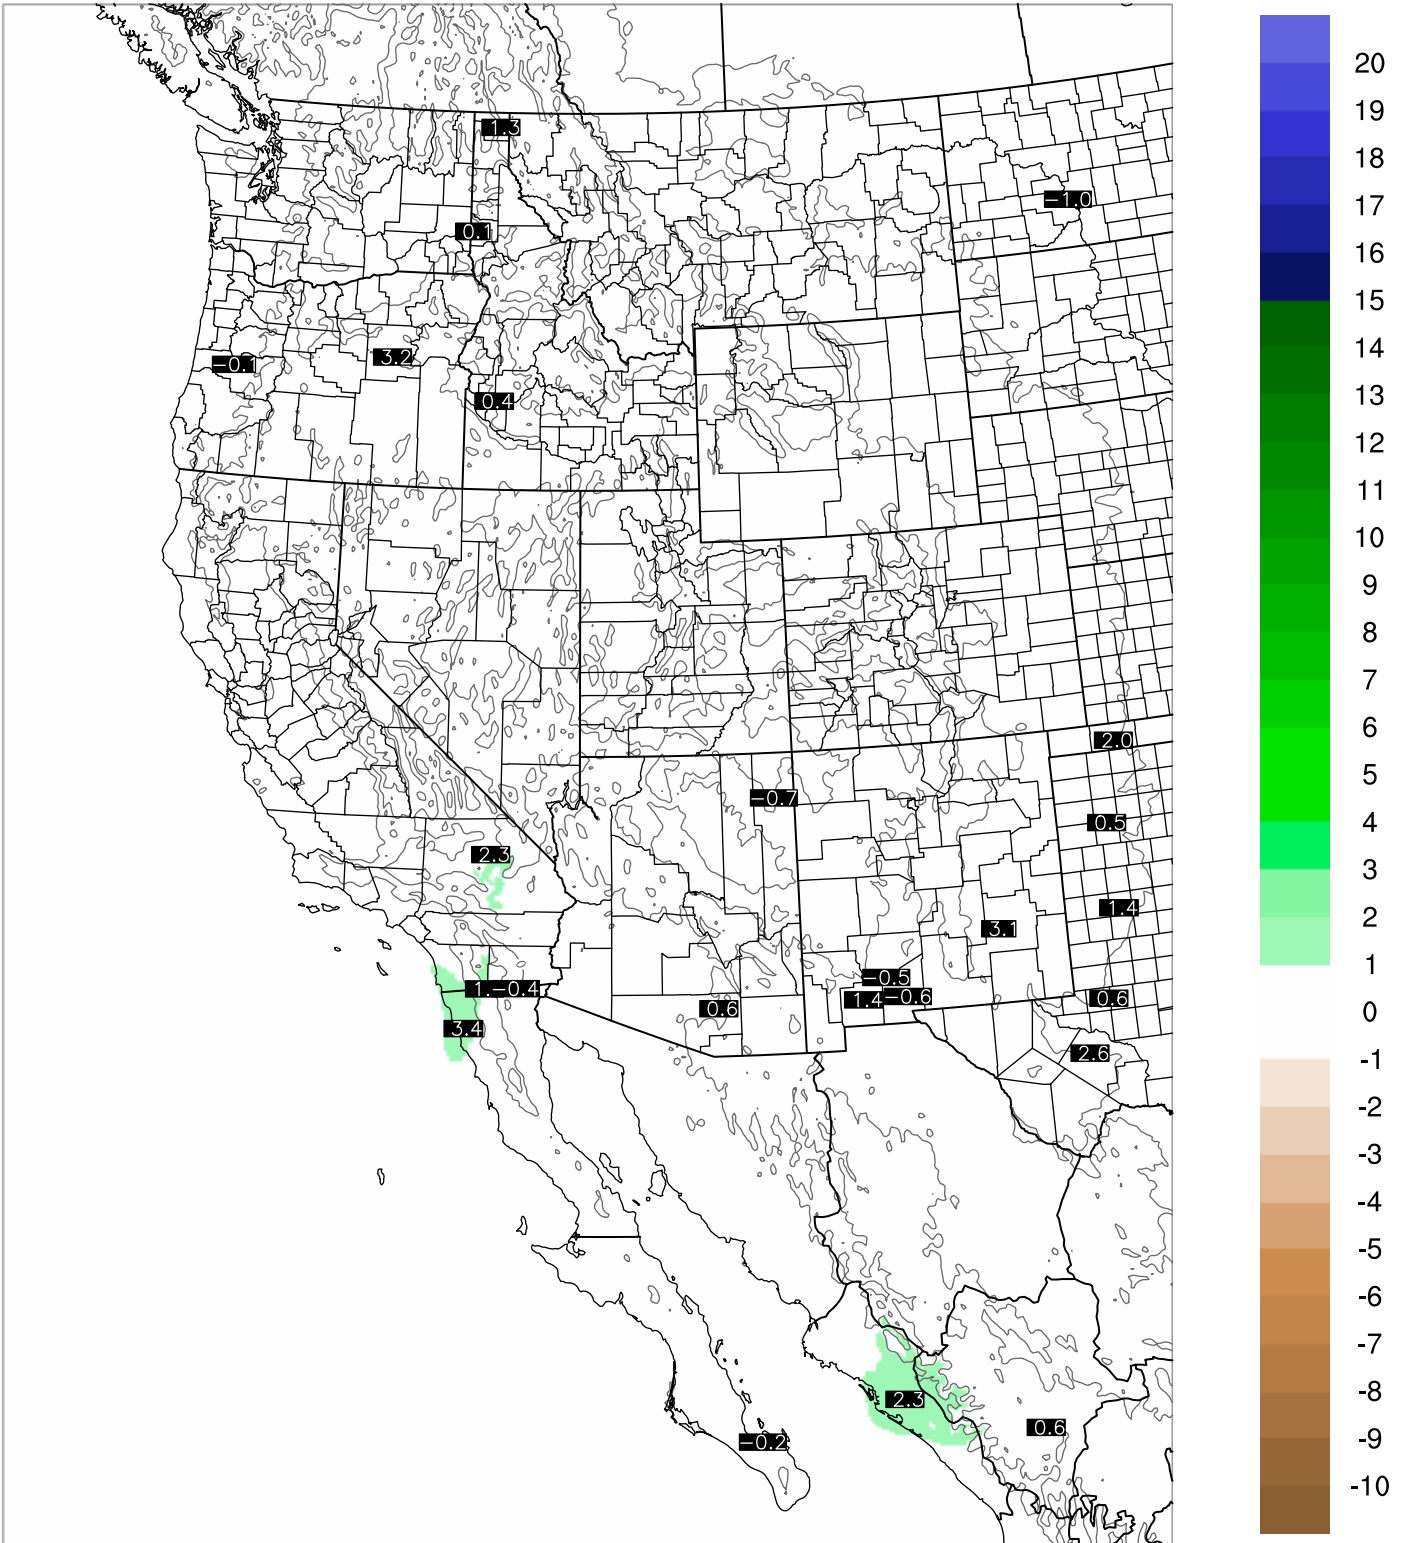

Corrected PWV 9 Jan 2023 23:45 UTC

PWV Error(mm) Obs-Init

Corrected PWV 9 Jan 2023 23:45 UTC

PWV Error(mm) Obs-Init