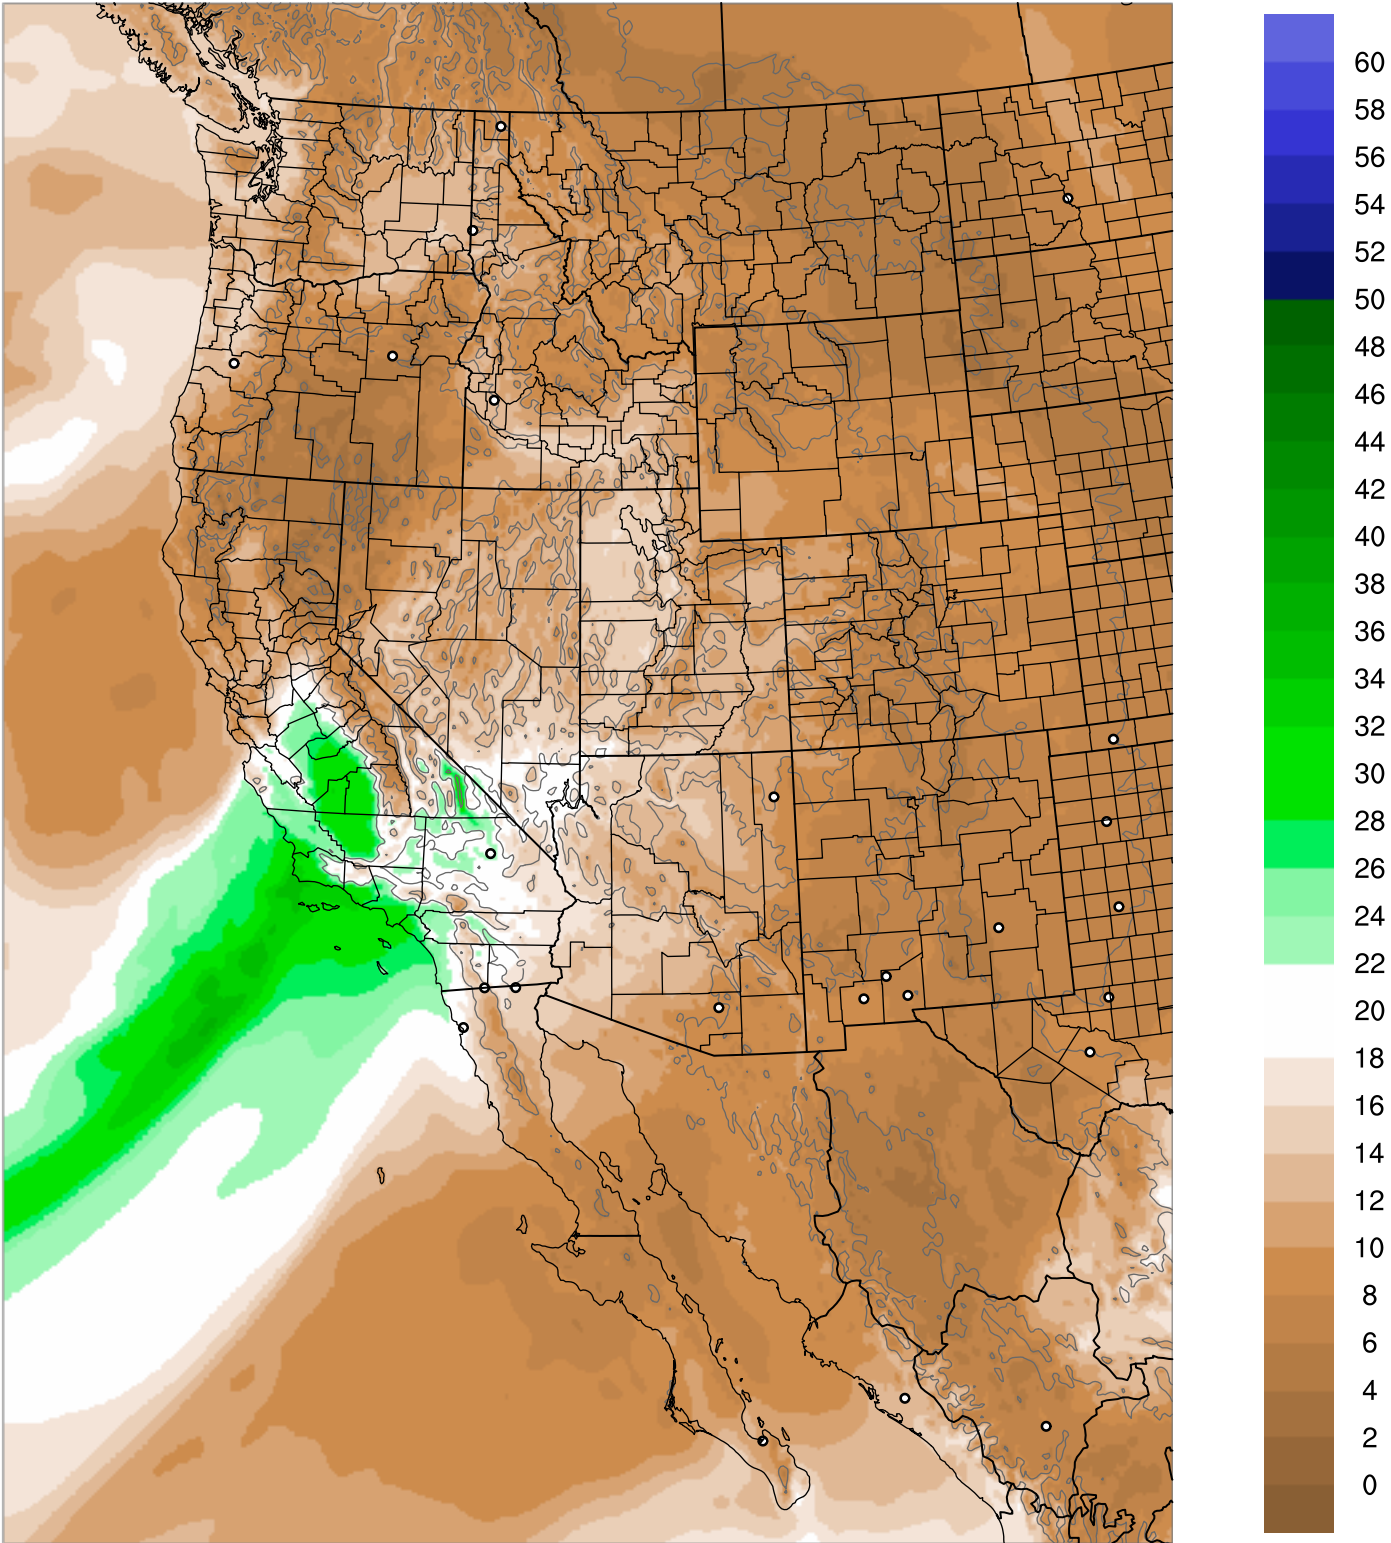

Corrected PWV 9 Jan 2023 23:45 UTC

PWV Error(mm) Obs-Init

Corrected PWV 9 Jan 2023 23:45 UTC

PWV Error(mm) Obs-Init