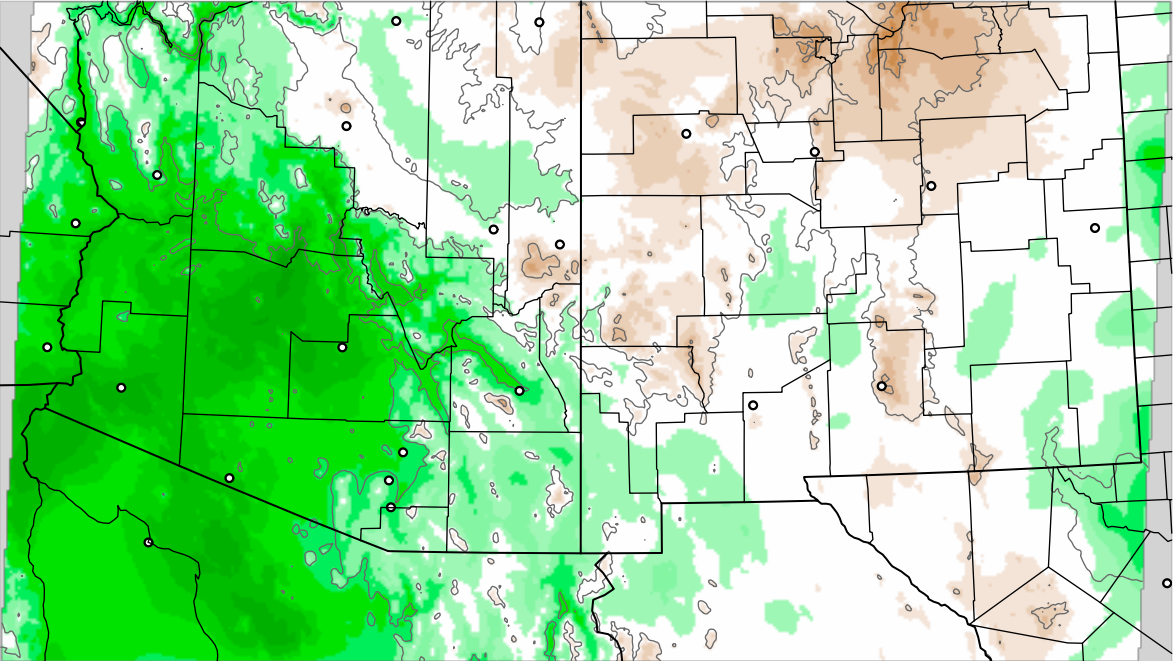

Corrected PWV 27 Sep 2021 23:45 UTC

PWV Error(mm) Obs-Init

Corrected PWV 27 Sep 2021 23:45 UTC

PWV Error(mm) Obs-Init