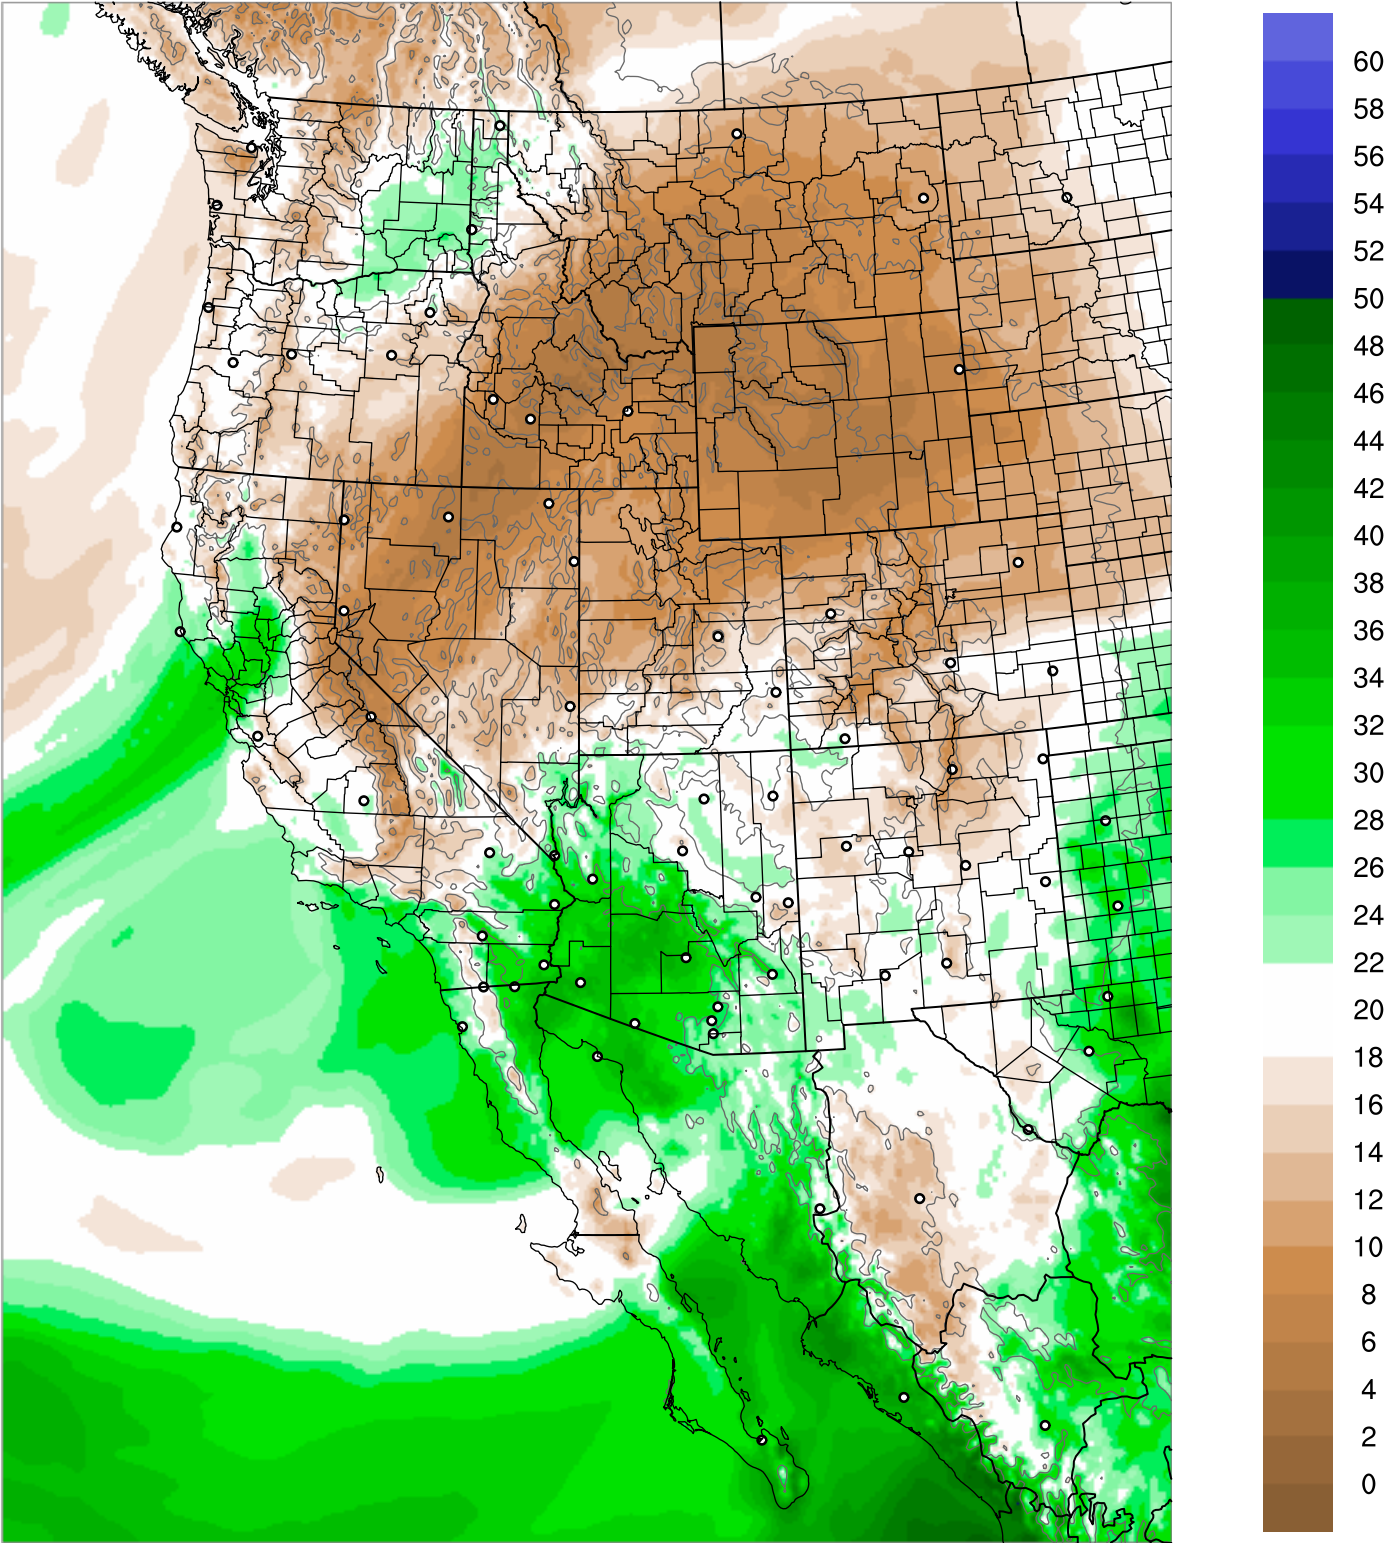

Corrected PWV 27 Sep 2021 23:45 UTC

PWV Error(mm) Obs-Init

Corrected PWV 27 Sep 2021 23:45 UTC

PWV Error(mm) Obs-Init