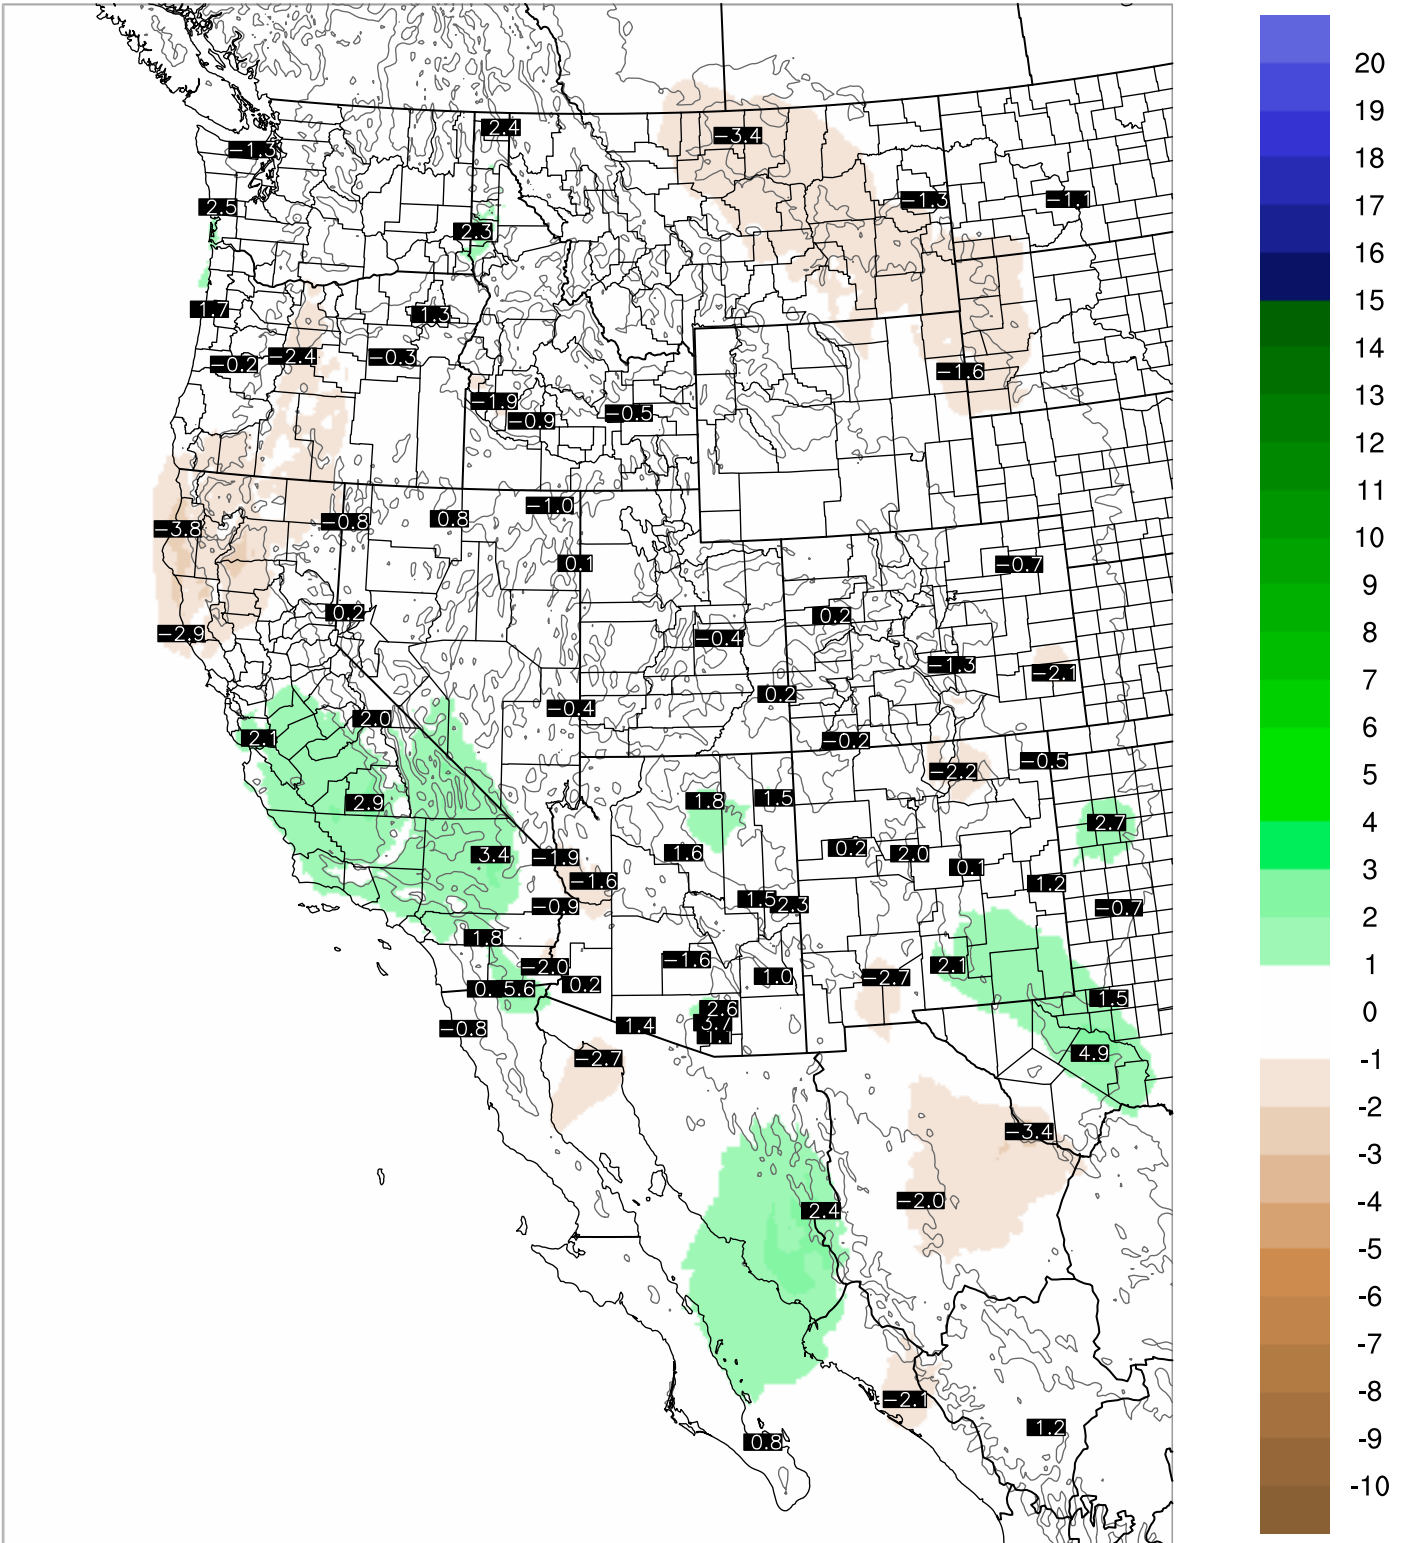

Corrected PWV 27 Sep 2021 23:45 UTC

PWV Error(mm) Obs-Init

Corrected PWV 27 Sep 2021 23:45 UTC

PWV Error(mm) Obs-Init