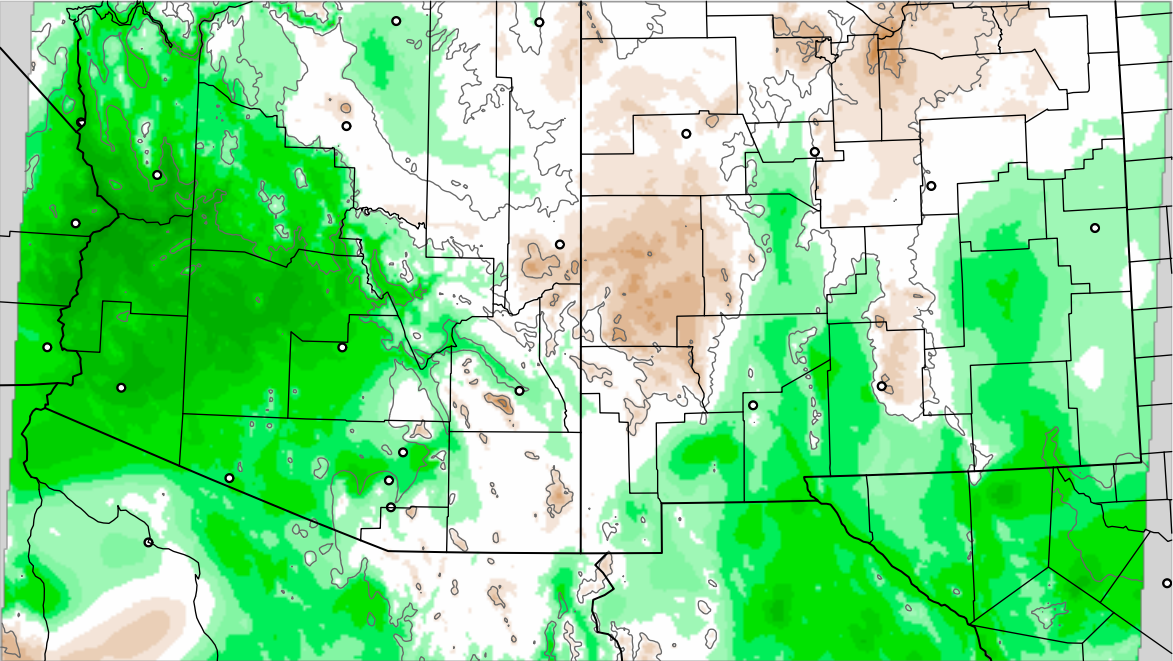

Corrected PWV 26 Sep 2021 23:45 UTC

PWV Error(mm) Obs-Init

Corrected PWV 26 Sep 2021 23:45 UTC

PWV Error(mm) Obs-Init