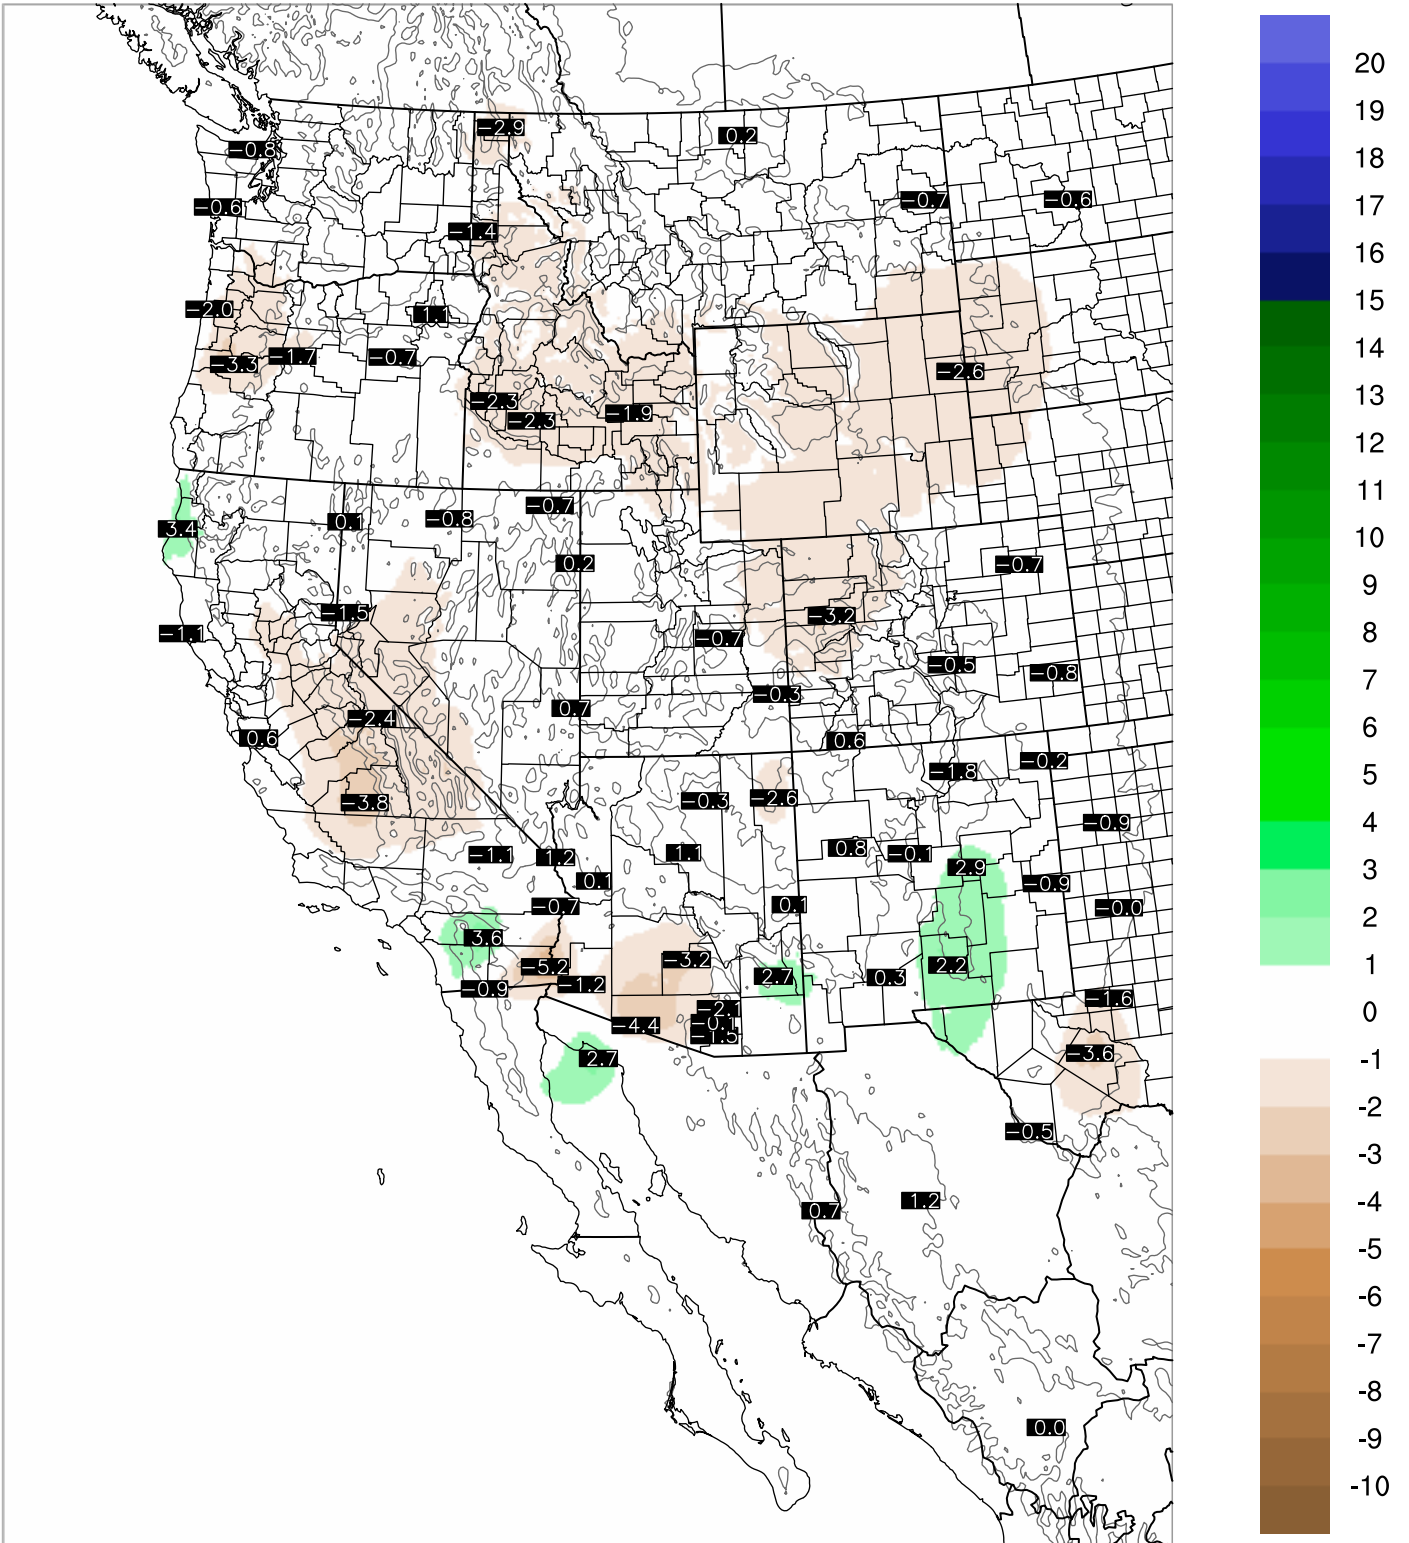

Corrected PWV 26 Sep 2021 23:45 UTC

PWV Error(mm) Obs-Init

Corrected PWV 26 Sep 2021 23:45 UTC

PWV Error(mm) Obs-Init