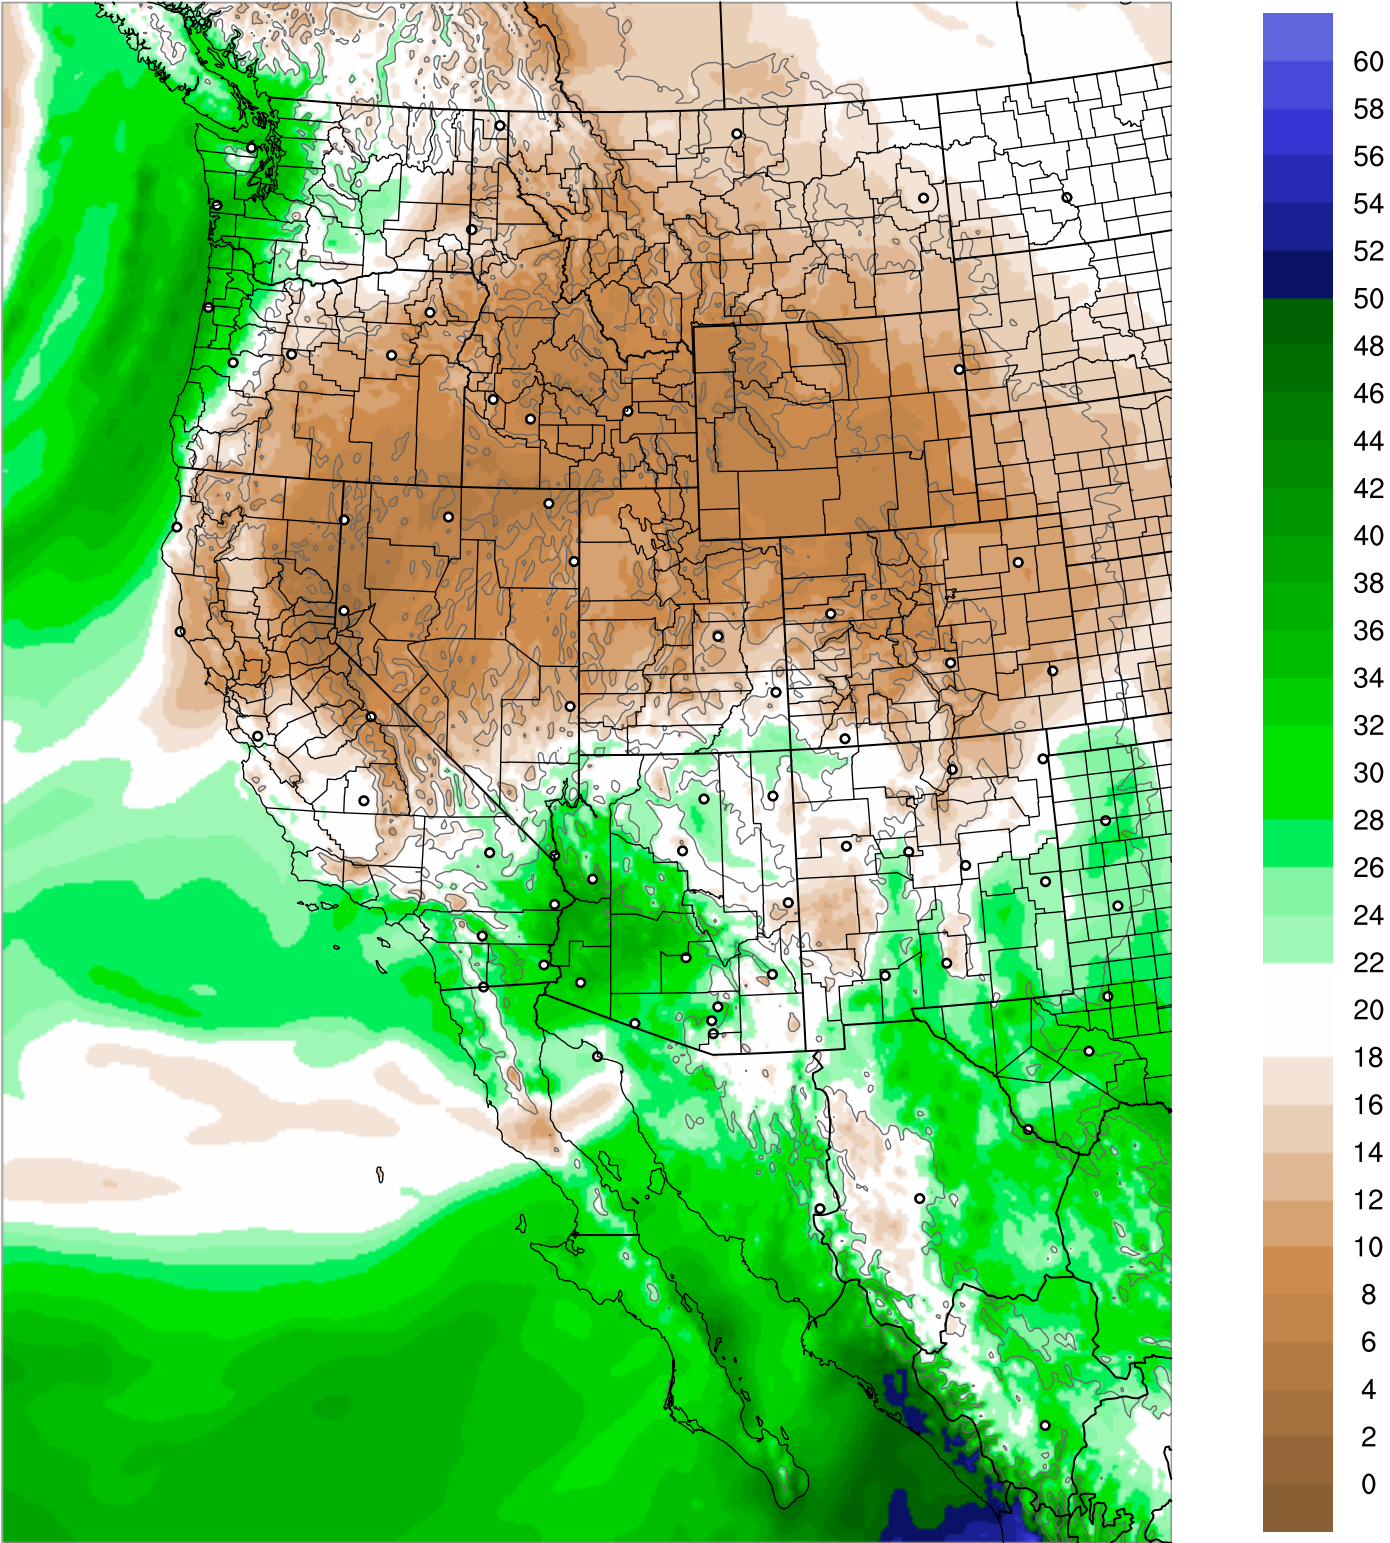

Corrected PWV 26 Sep 2021 23:45 UTC

PWV Error(mm) Obs-Init

Corrected PWV 26 Sep 2021 23:45 UTC

PWV Error(mm) Obs-Init