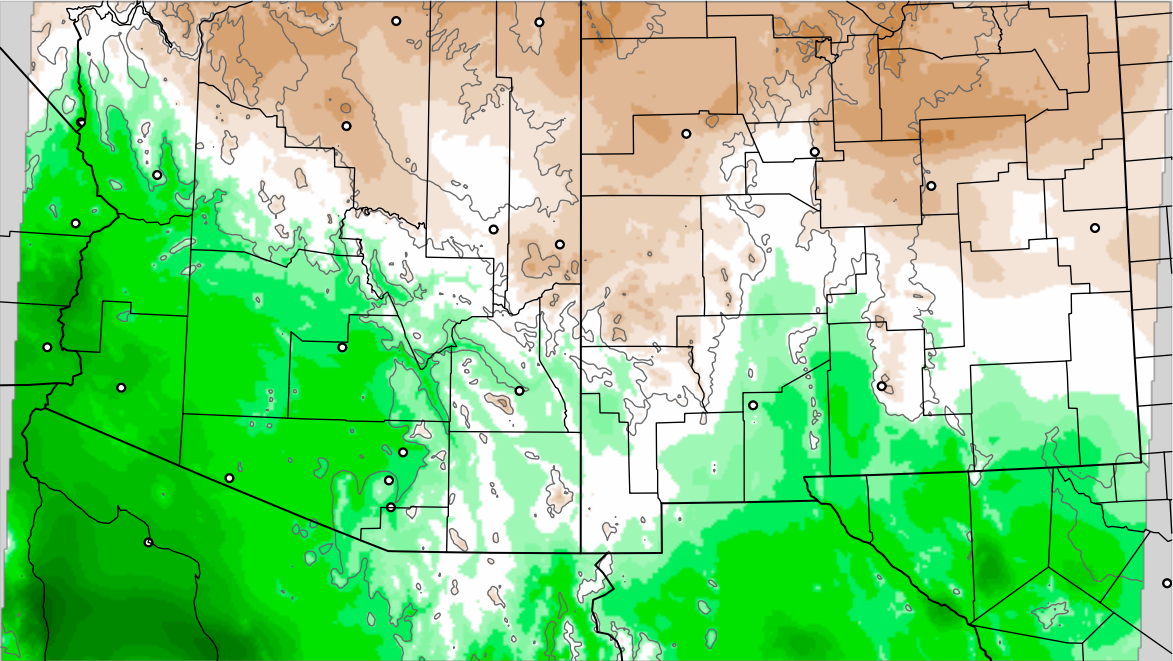

Corrected PWV 24 Sep 2021 23:45 UTC

PWV Error(mm) Obs-Init

Corrected PWV 24 Sep 2021 23:45 UTC

PWV Error(mm) Obs-Init