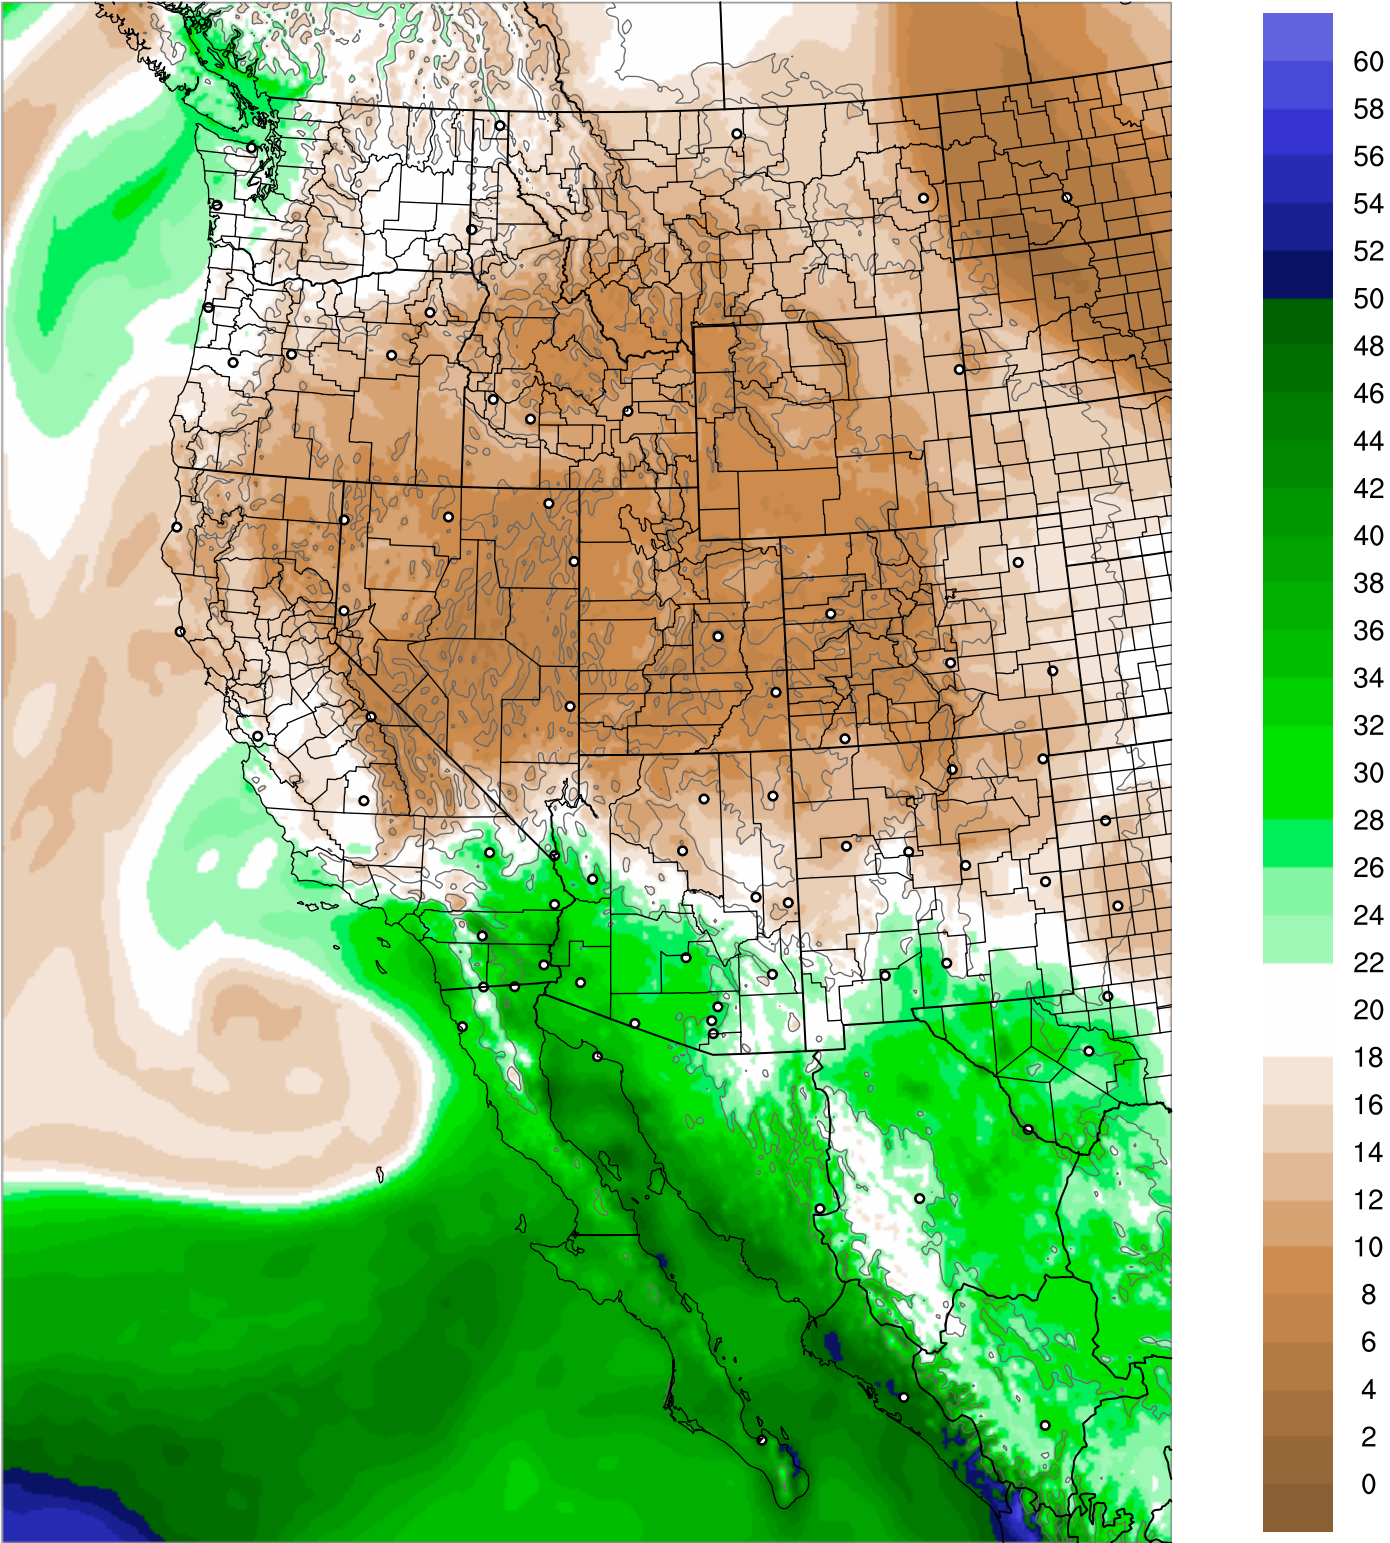

Corrected PWV 24 Sep 2021 23:45 UTC

PWV Error(mm) Obs-Init

Corrected PWV 24 Sep 2021 23:45 UTC

PWV Error(mm) Obs-Init