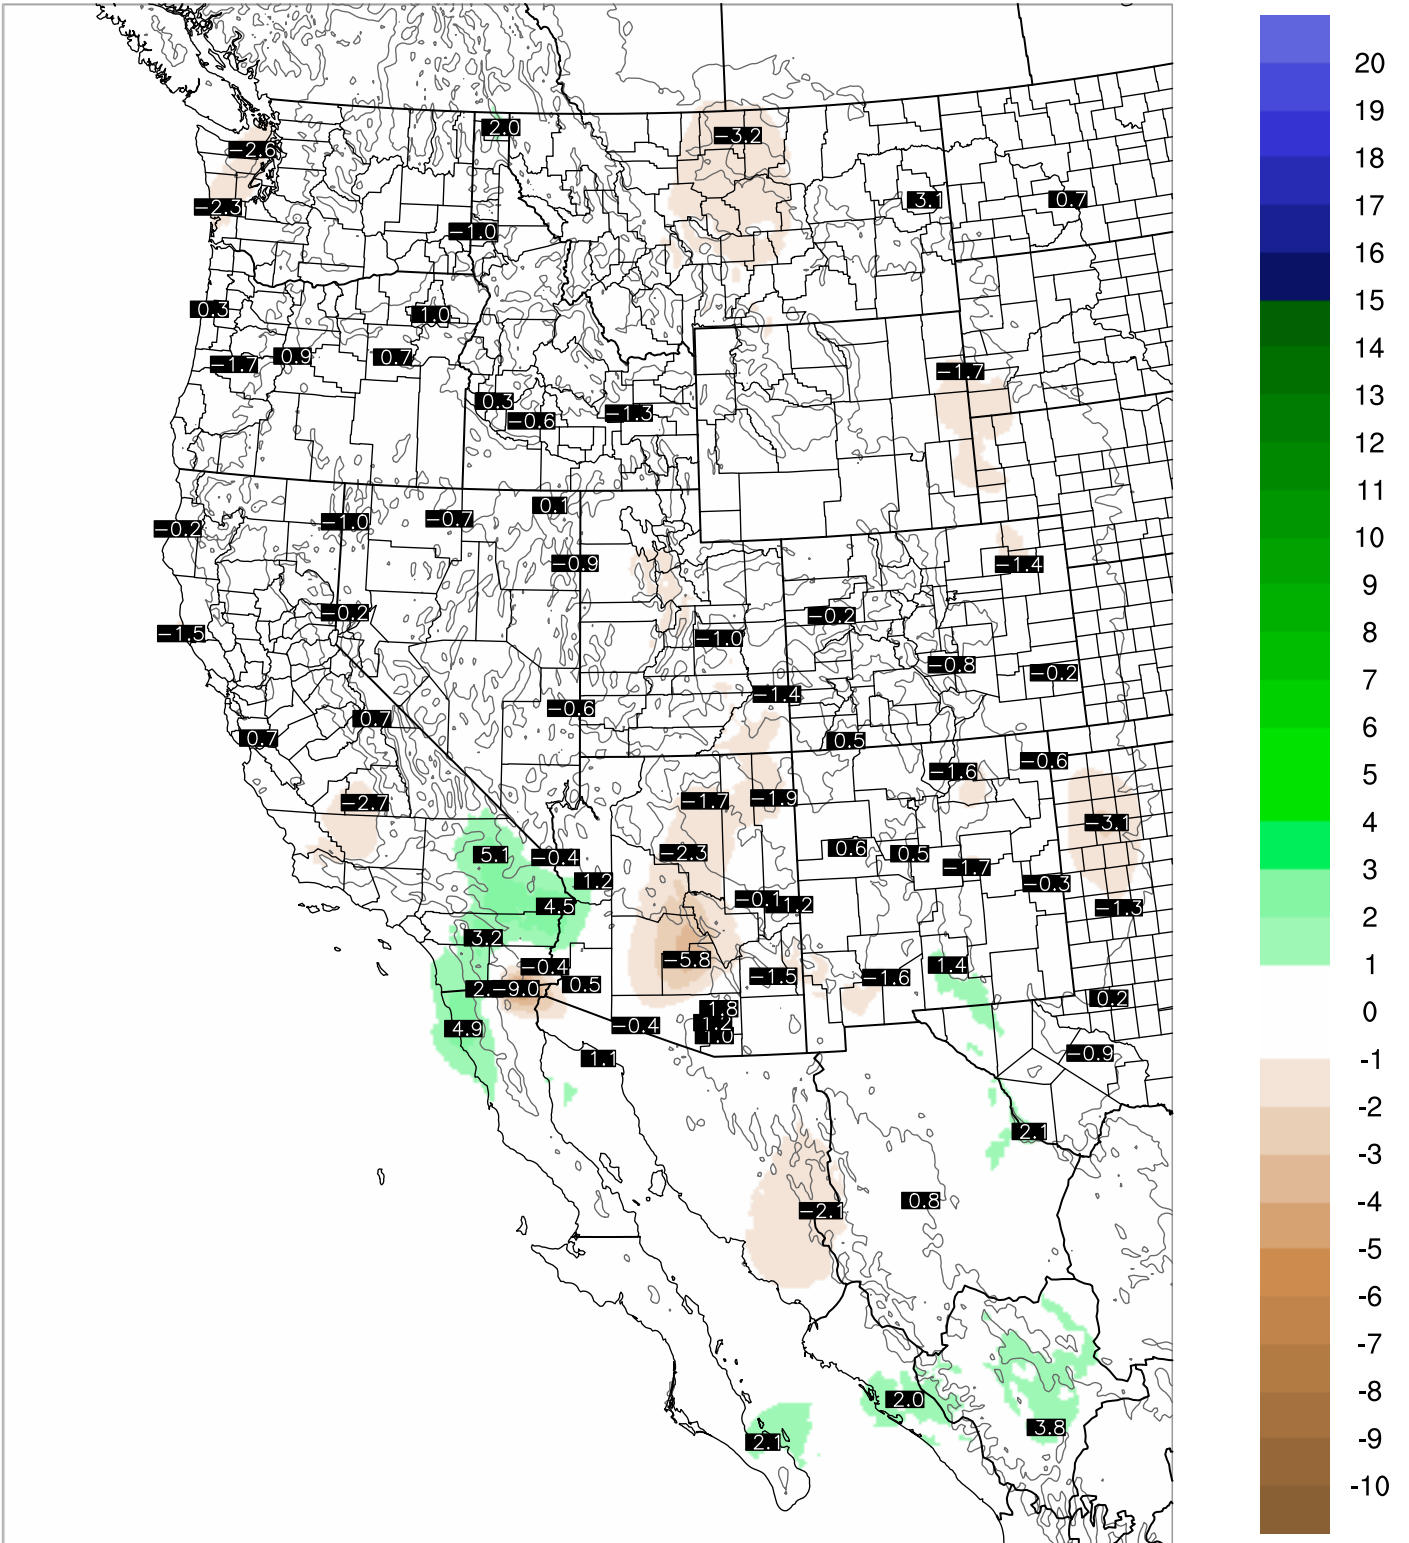

Corrected PWV 24 Sep 2021 23:45 UTC

PWV Error(mm) Obs-Init

Corrected PWV 24 Sep 2021 23:45 UTC

PWV Error(mm) Obs-Init