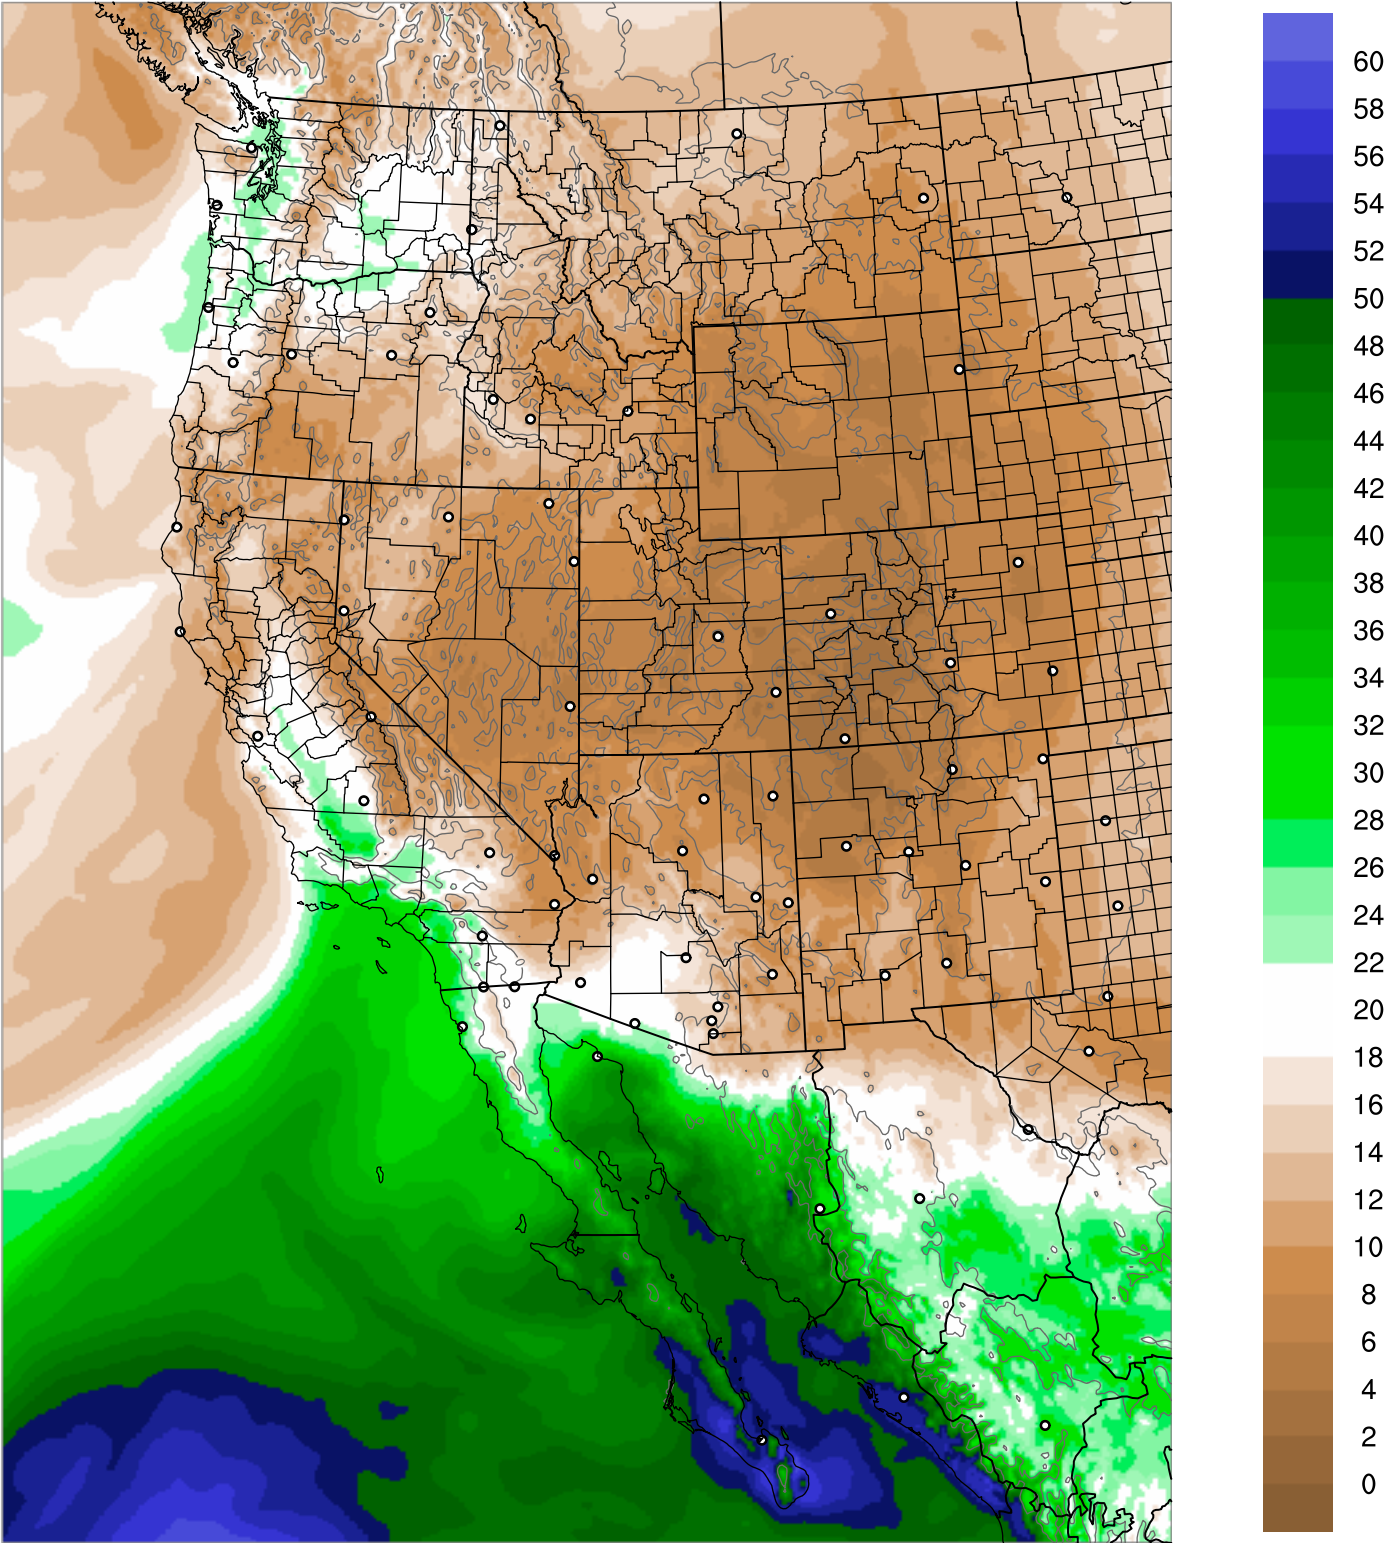

# Corrected PWV 22 Sep 2021 23:45 UTC

Corrected PWV 22 Sep 2021 23:45 UTC

PWV Error(mm) Obs-Init