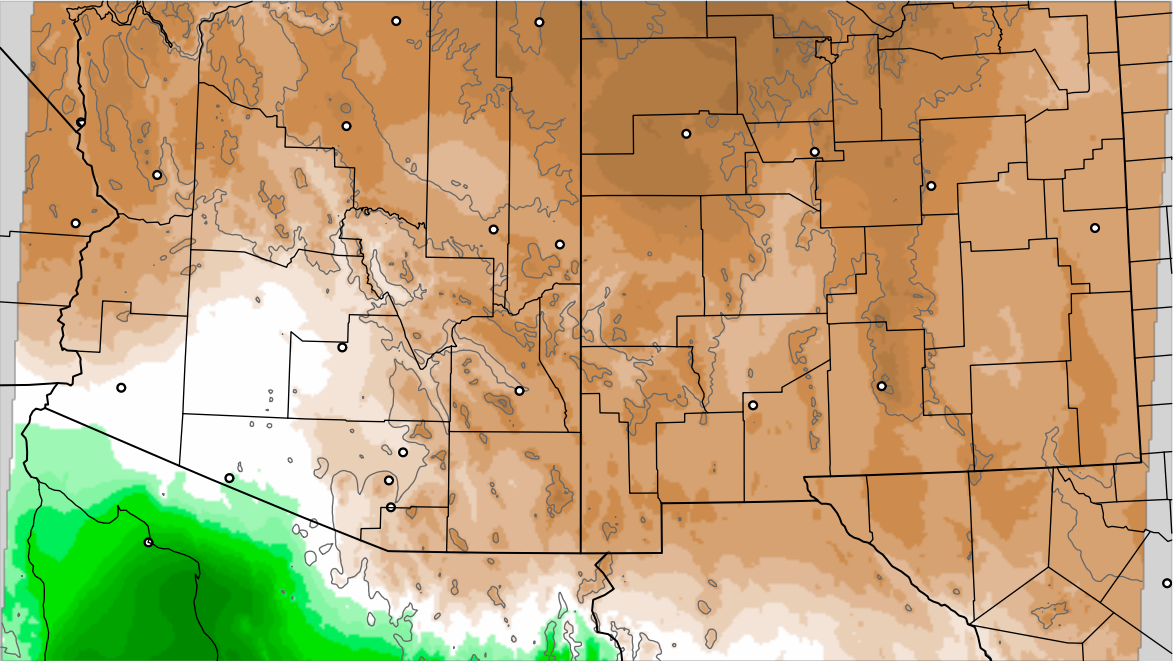

# Corrected PWV 22 Sep 2021 23:45 UTC

Corrected PWV 22 Sep 2021 23:45 UTC

PWV Error(mm) Obs-Init