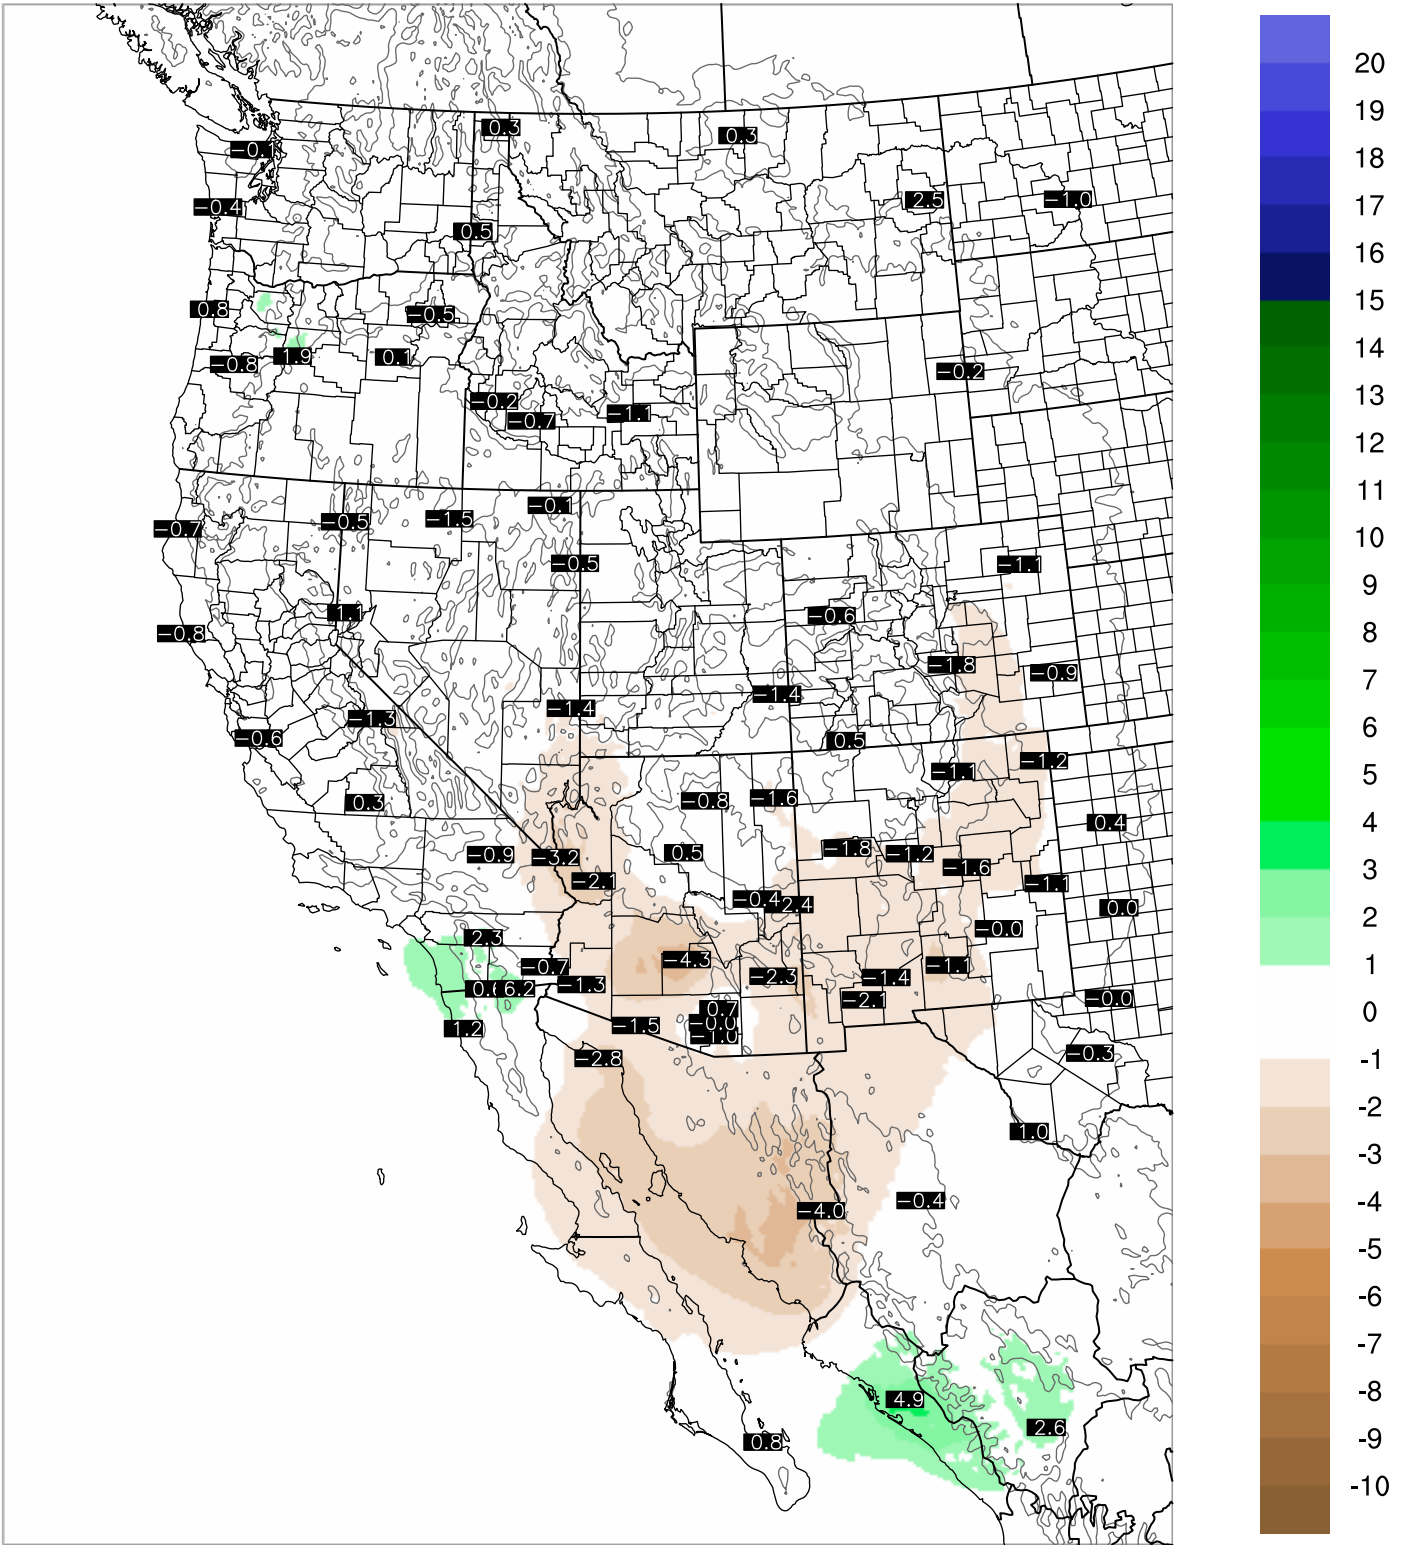

# Corrected PWV 21 Sep 2021 23:45 UTC

# PWV Error(mm) Obs-Init

Corrected PWV 21 Sep 2021 23:45 UTC

PWV Error(mm) Obs-Init