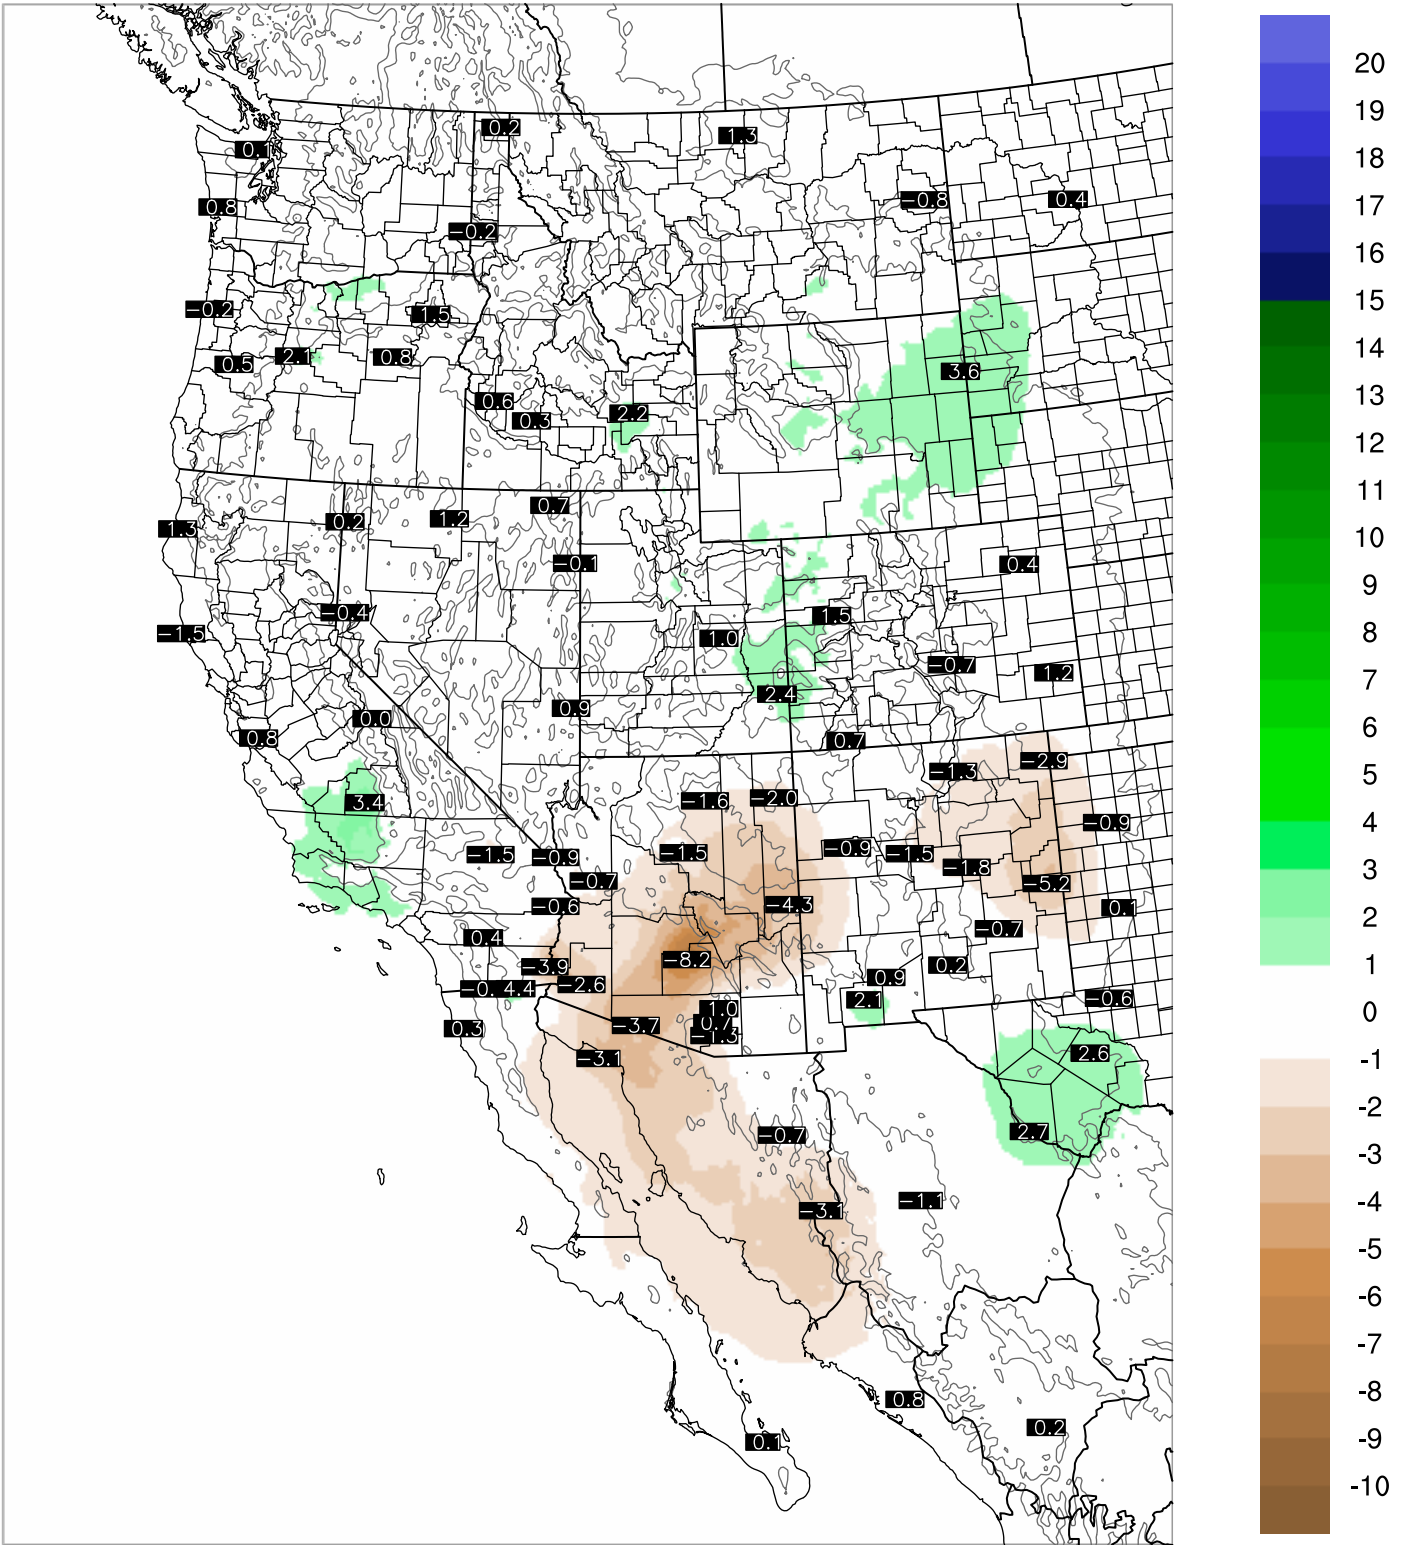

# Corrected PWV 19 Sep 2021 23:45 UTC

# PWV Error(mm) Obs-Init

Corrected PWV 19 Sep 2021 23:45 UTC

PWV Error(mm) Obs-Init