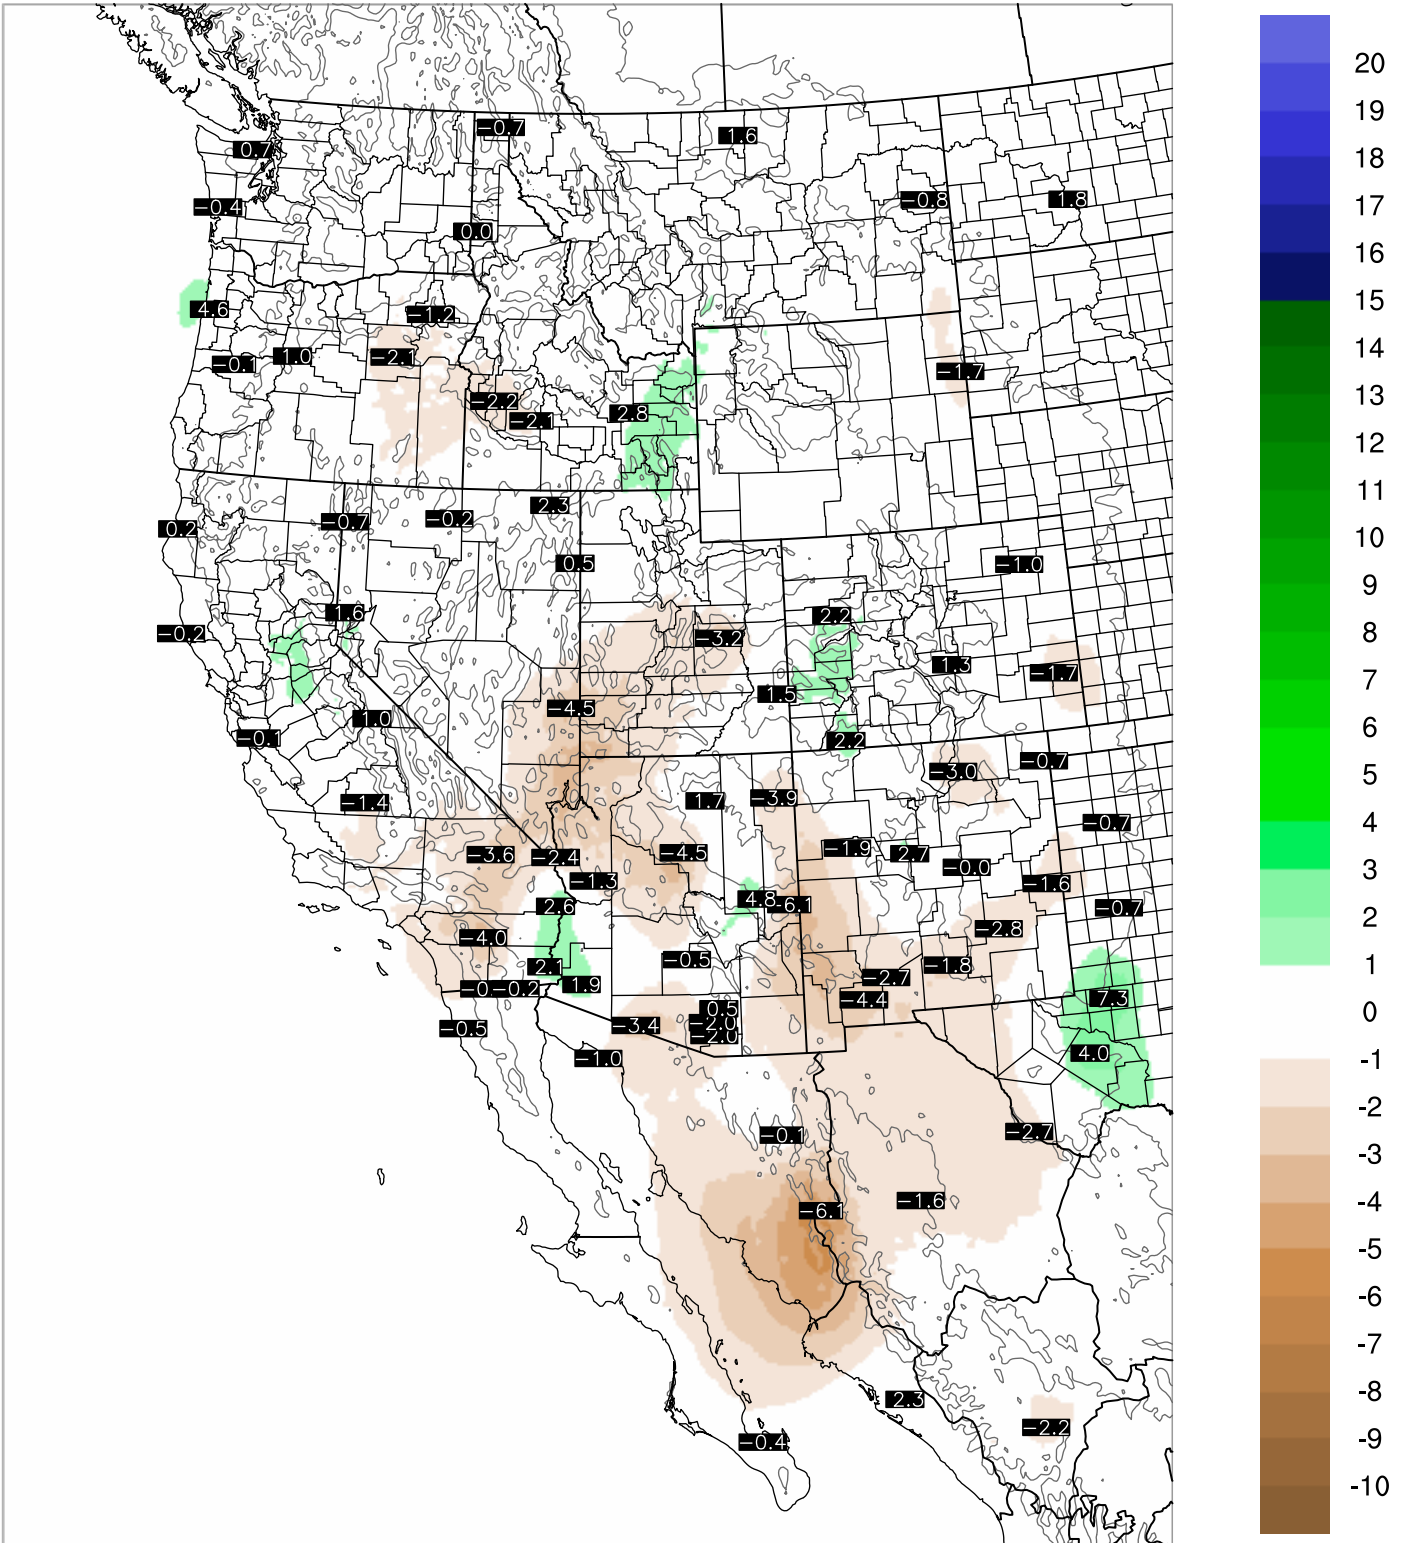

# Corrected PWV 18 Sep 2021 23:45 UTC

# PWV Error(mm) Obs-Init

Corrected PWV 18 Sep 2021 23:45 UTC

PWV Error(mm) Obs-Init