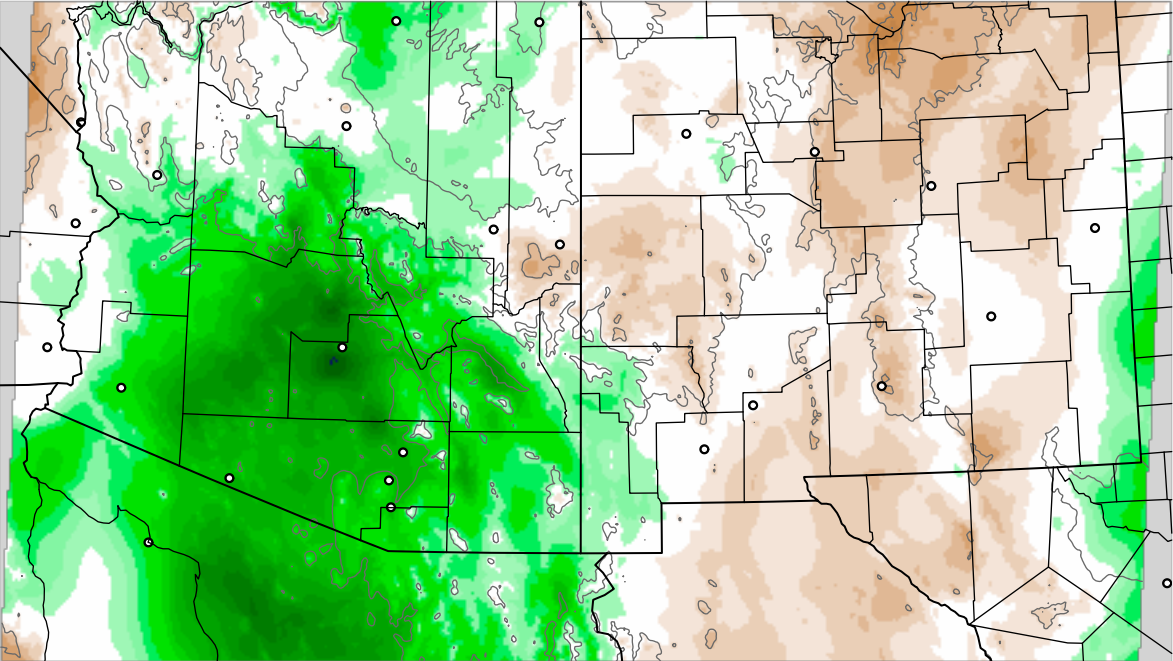

# PWV Error(mm) Obs-Init

Corrected PWV 18 Sep 2021 23:45 UTC

PWV Error(mm) Obs-Init