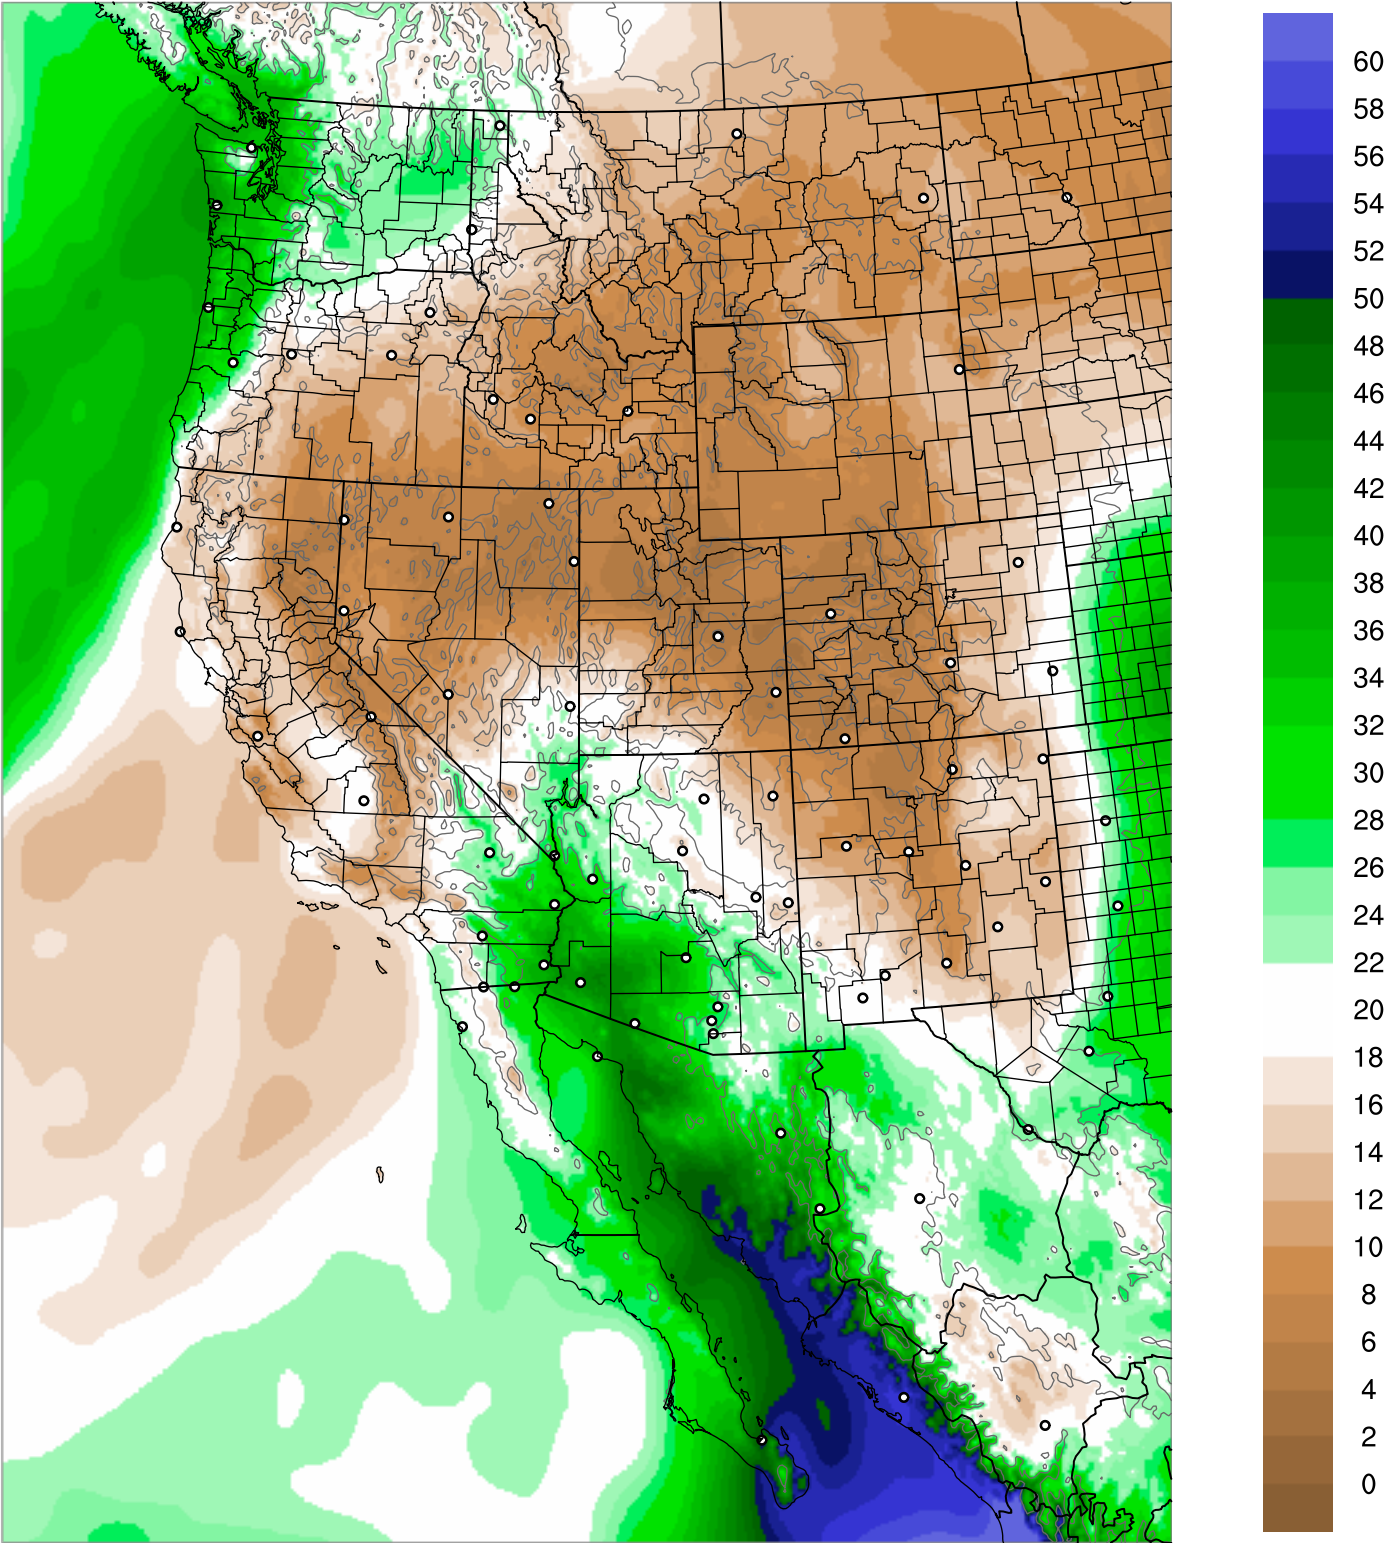

Corrected PWV 17 Sep 2021 23:45 UTC

PWV Error(mm) Obs-Init

Corrected PWV 17 Sep 2021 23:45 UTC

PWV Error(mm) Obs-Init