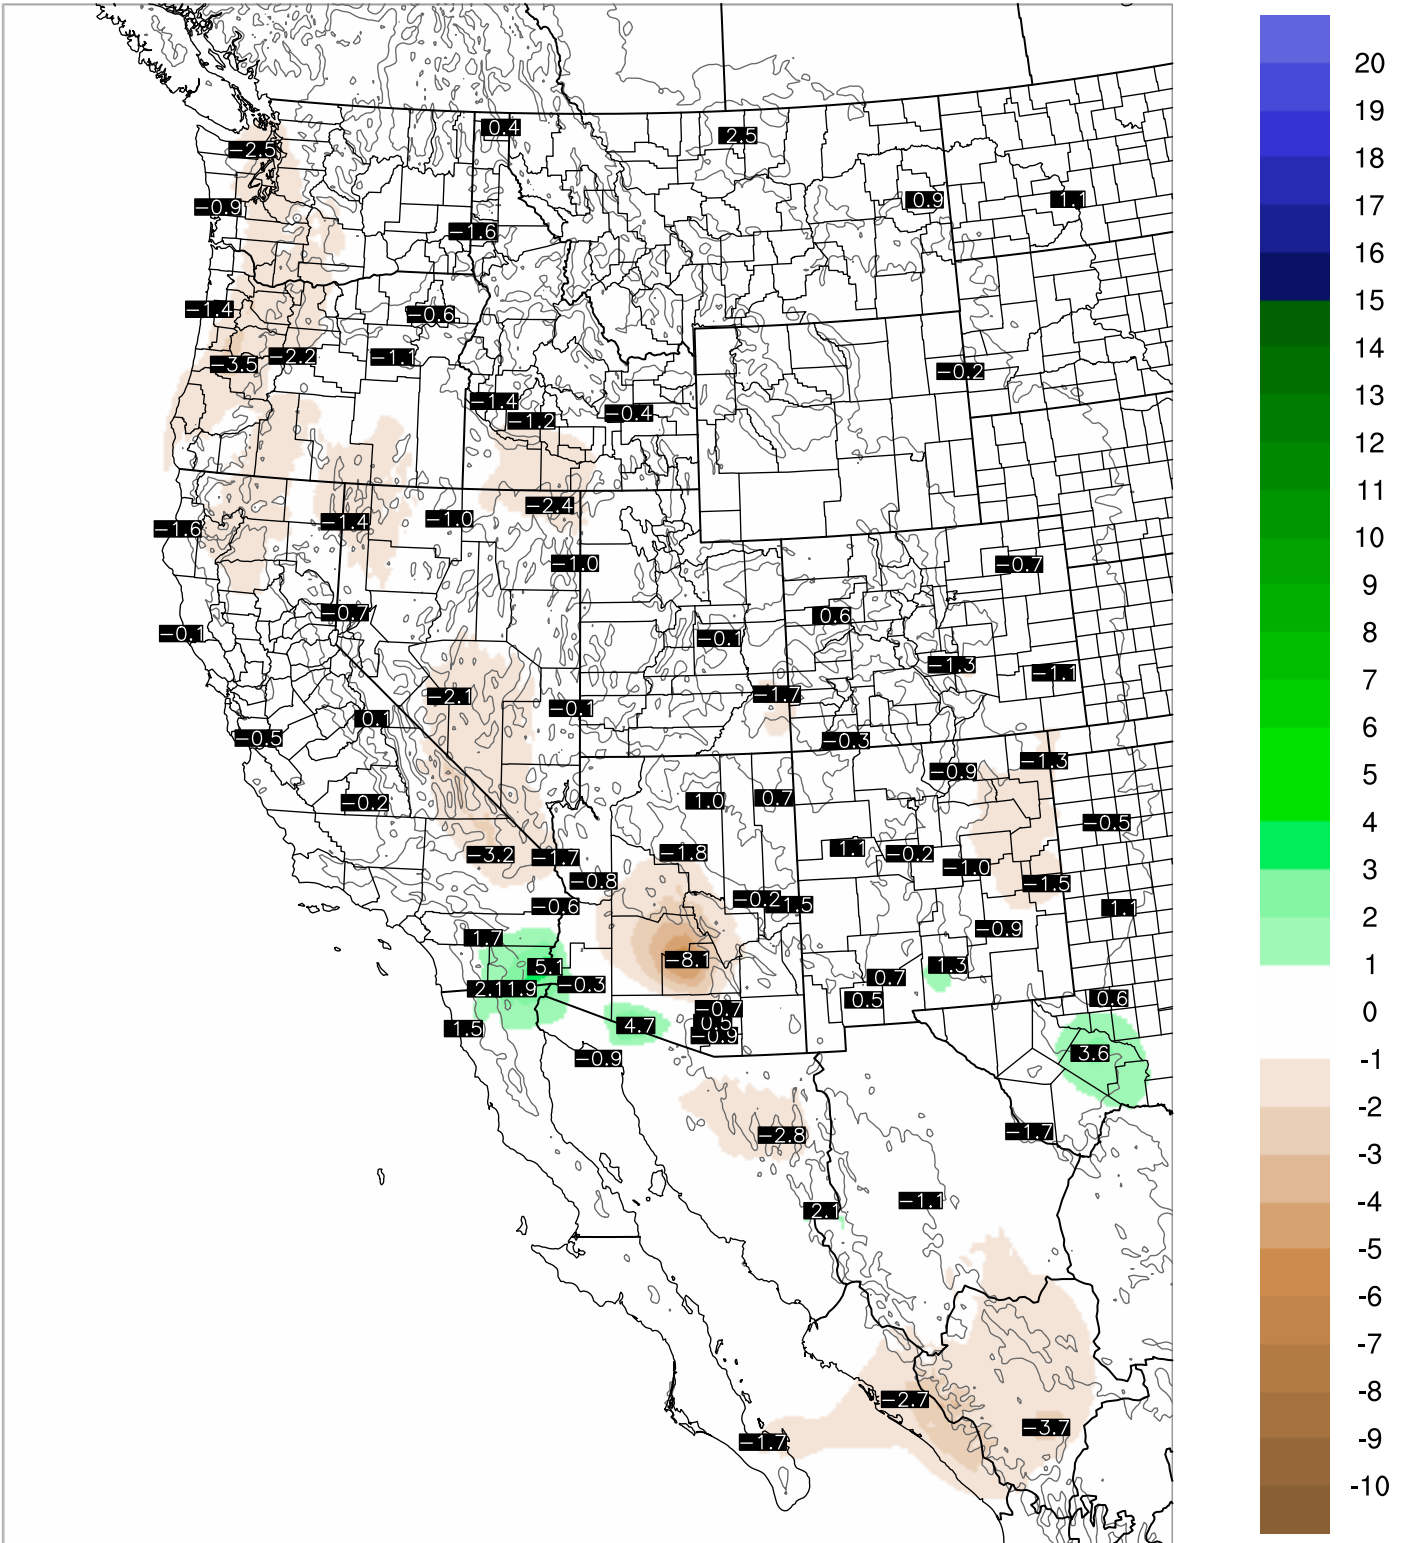

Corrected PWV 17 Sep 2021 23:45 UTC

PWV Error(mm) Obs-Init

Corrected PWV 17 Sep 2021 23:45 UTC

PWV Error(mm) Obs-Init