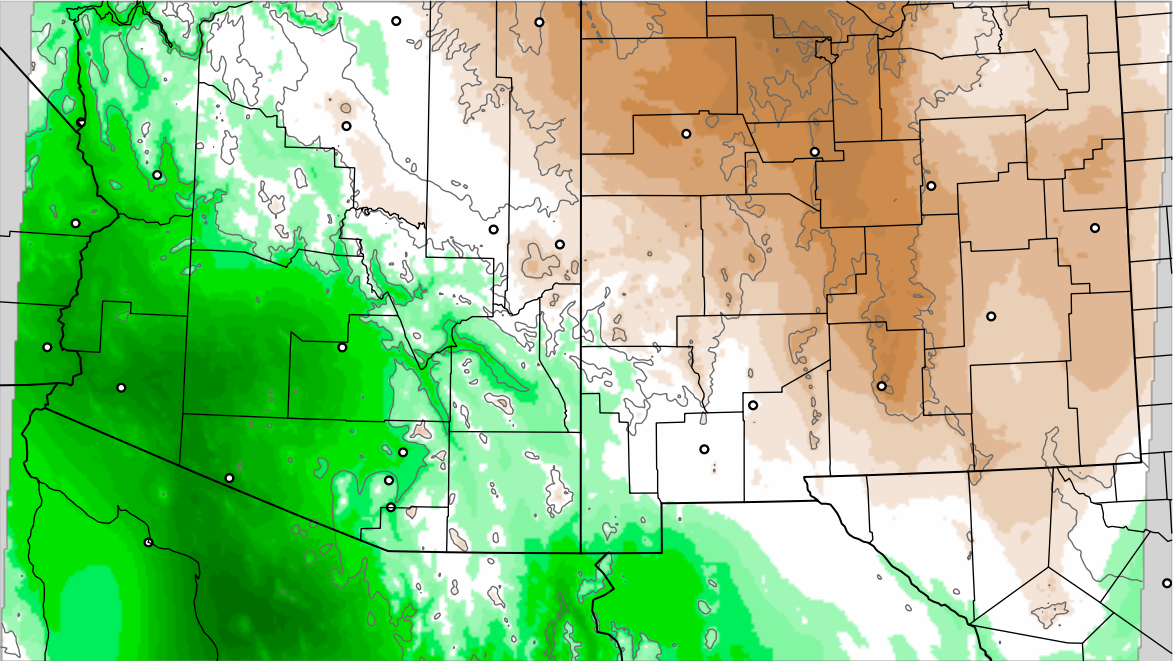

Corrected PWV 17 Sep 2021 23:45 UTC

PWV Error(mm) Obs-Init

Corrected PWV 17 Sep 2021 23:45 UTC

PWV Error(mm) Obs-Init