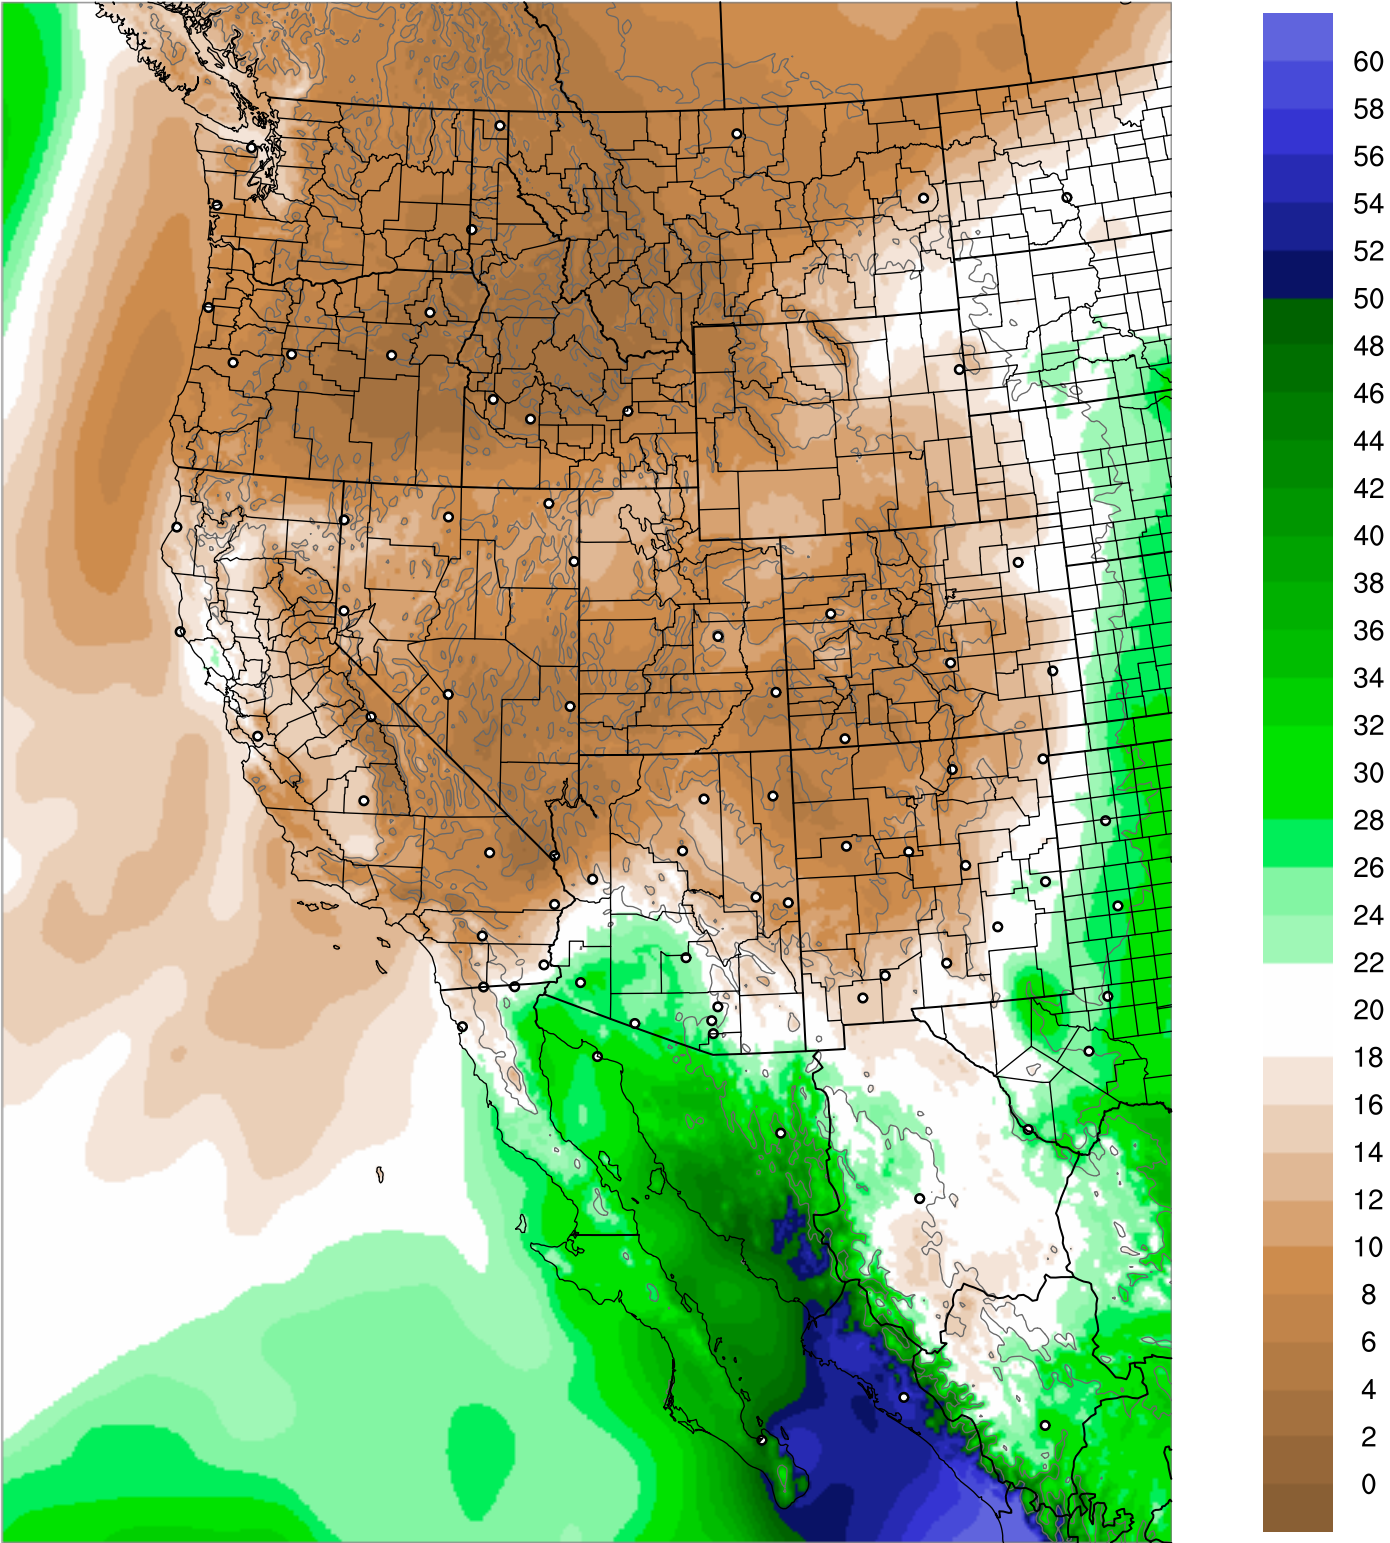

# Corrected PWV 16 Sep 2021 23:45 UTC

Corrected PWV 16 Sep 2021 23:45 UTC

PWV Error(mm) Obs-Init