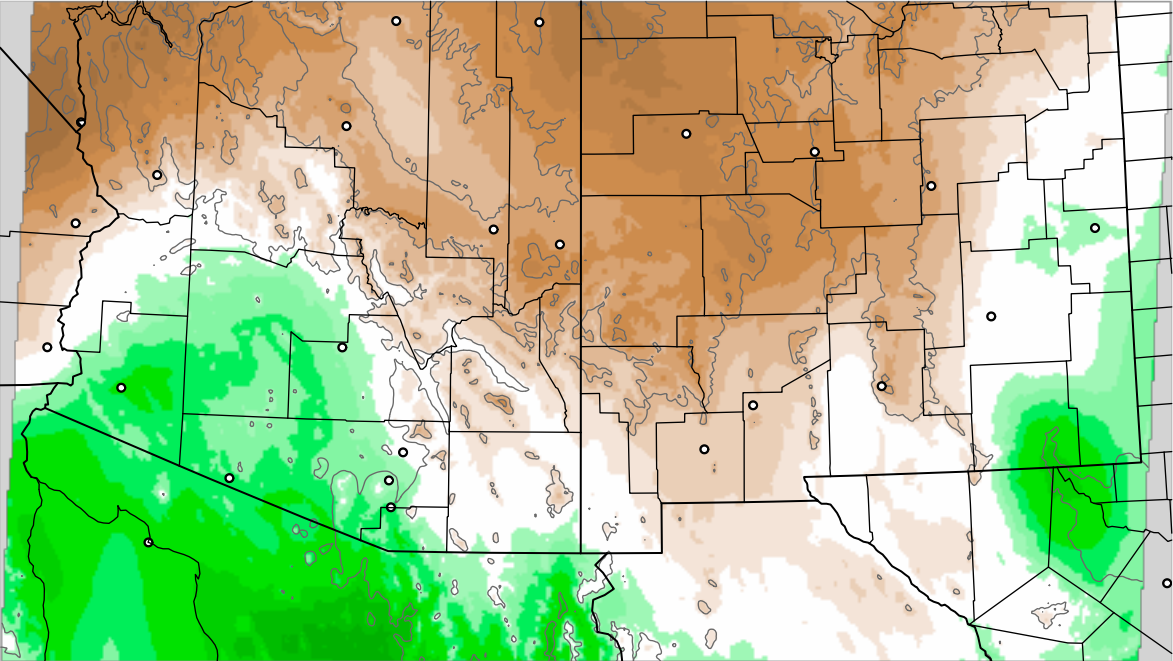

# Corrected PWV 16 Sep 2021 23:45 UTC

Corrected PWV 16 Sep 2021 23:45 UTC

PWV Error(mm) Obs-Init