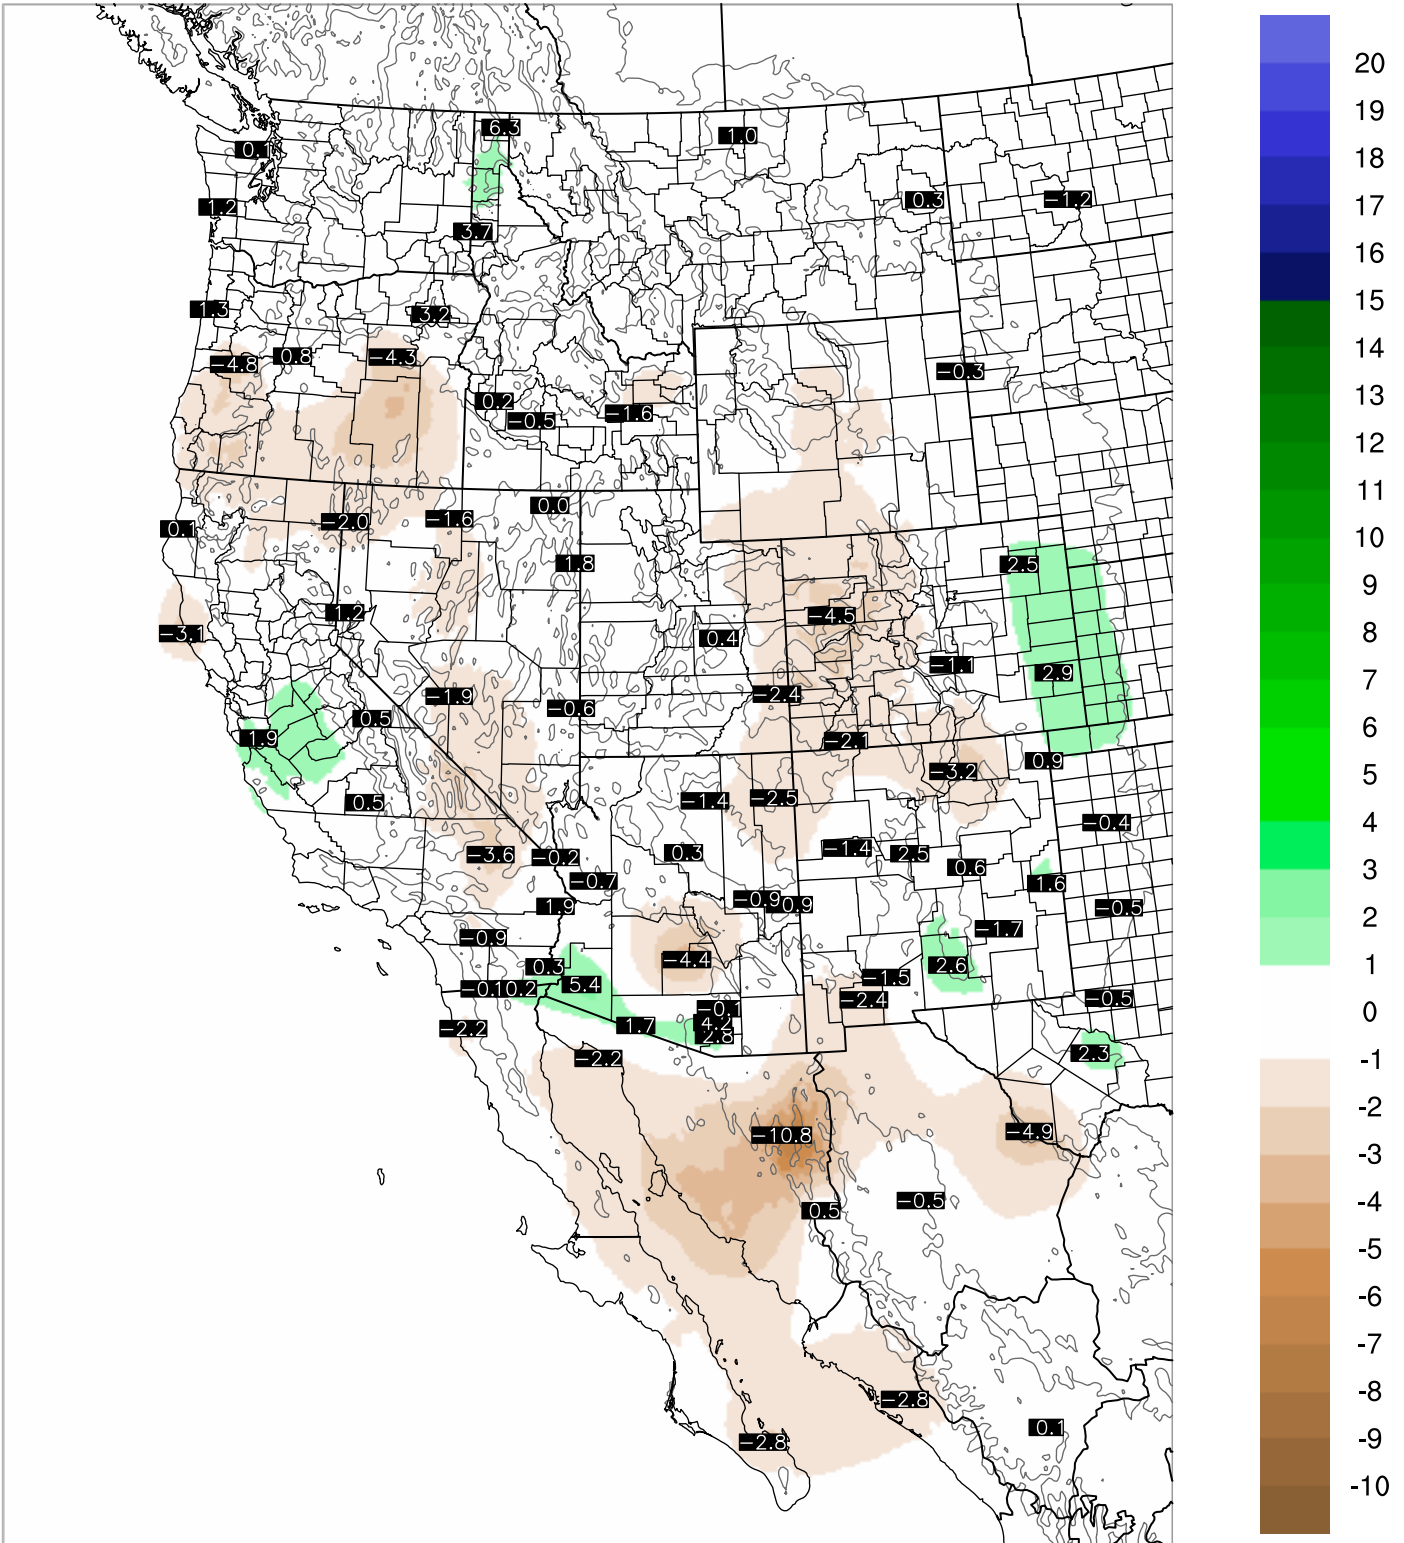

# Corrected PWV 15 Sep 2021 23:45 UTC

# PWV Error(mm) Obs-Init

Corrected PWV 15 Sep 2021 23:45 UTC

PWV Error(mm) Obs-Init