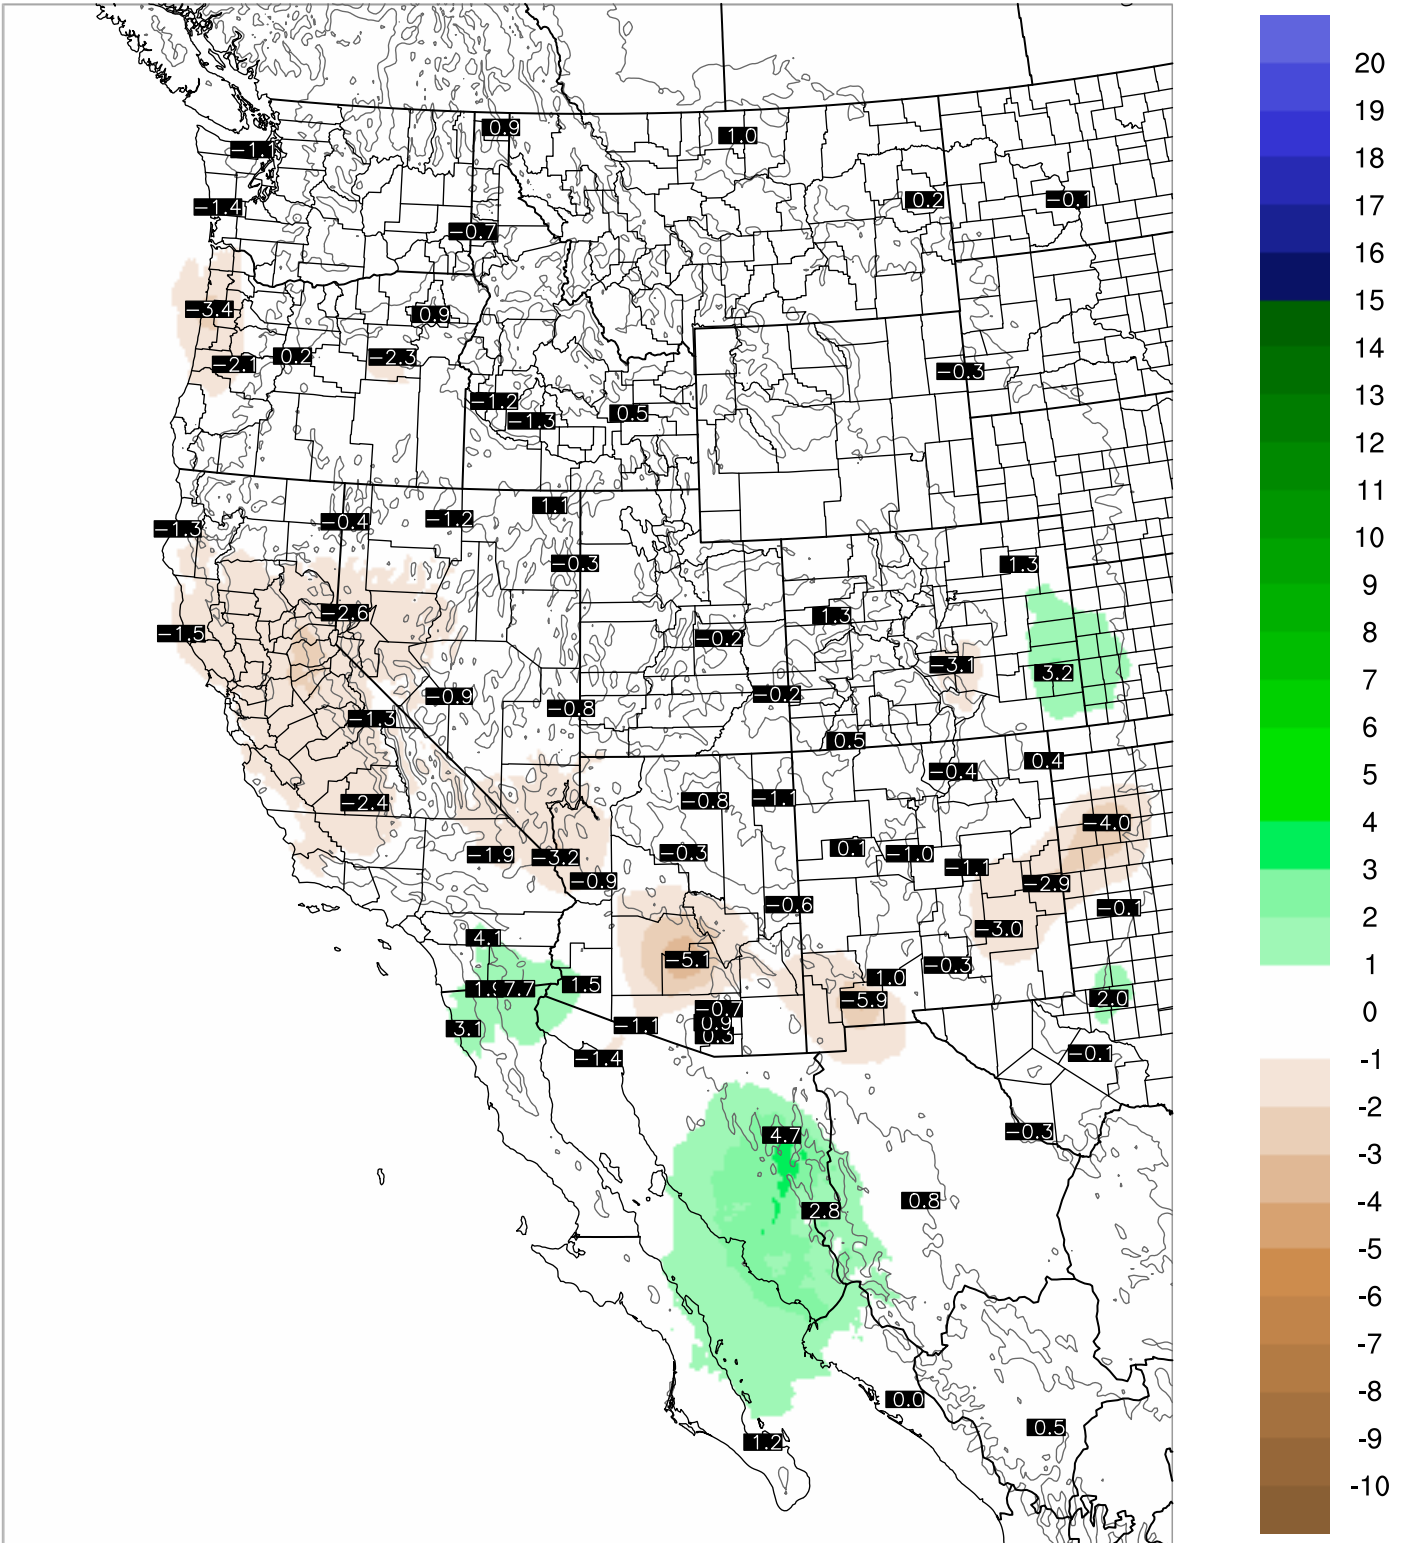

Corrected PWV 14 Sep 2021 23:45 UTC

PWV Error(mm) Obs-Init

Corrected PWV 14 Sep 2021 23:45 UTC

PWV Error(mm) Obs-Init