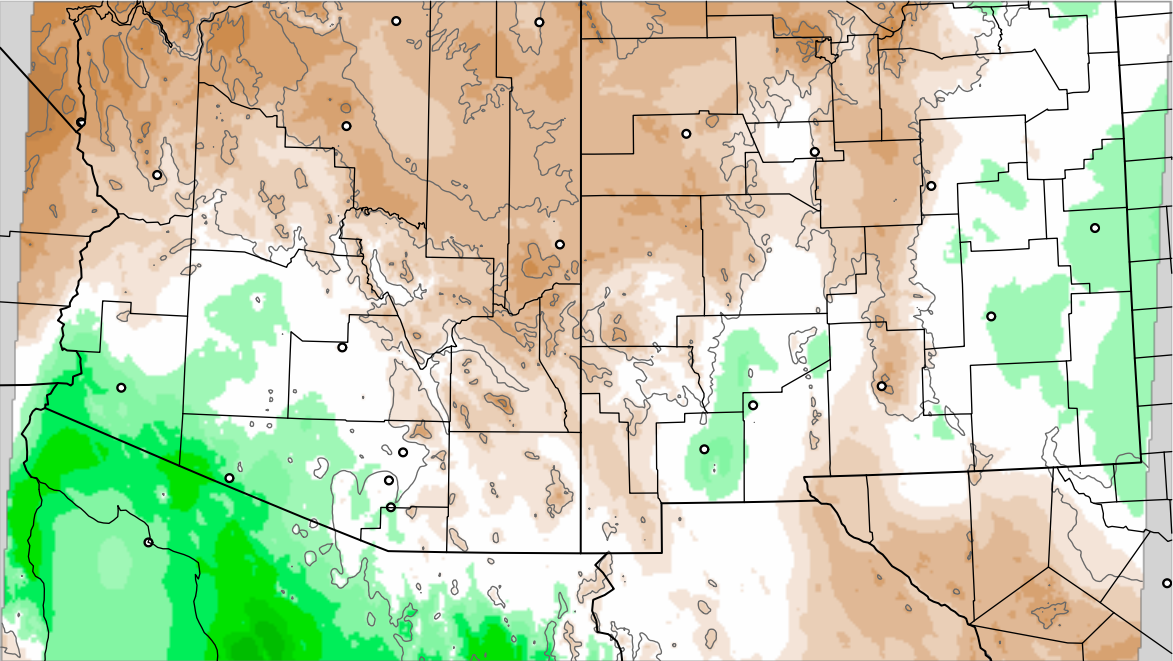

Corrected PWV 14 Sep 2021 23:45 UTC

PWV Error(mm) Obs-Init

Corrected PWV 14 Sep 2021 23:45 UTC

PWV Error(mm) Obs-Init