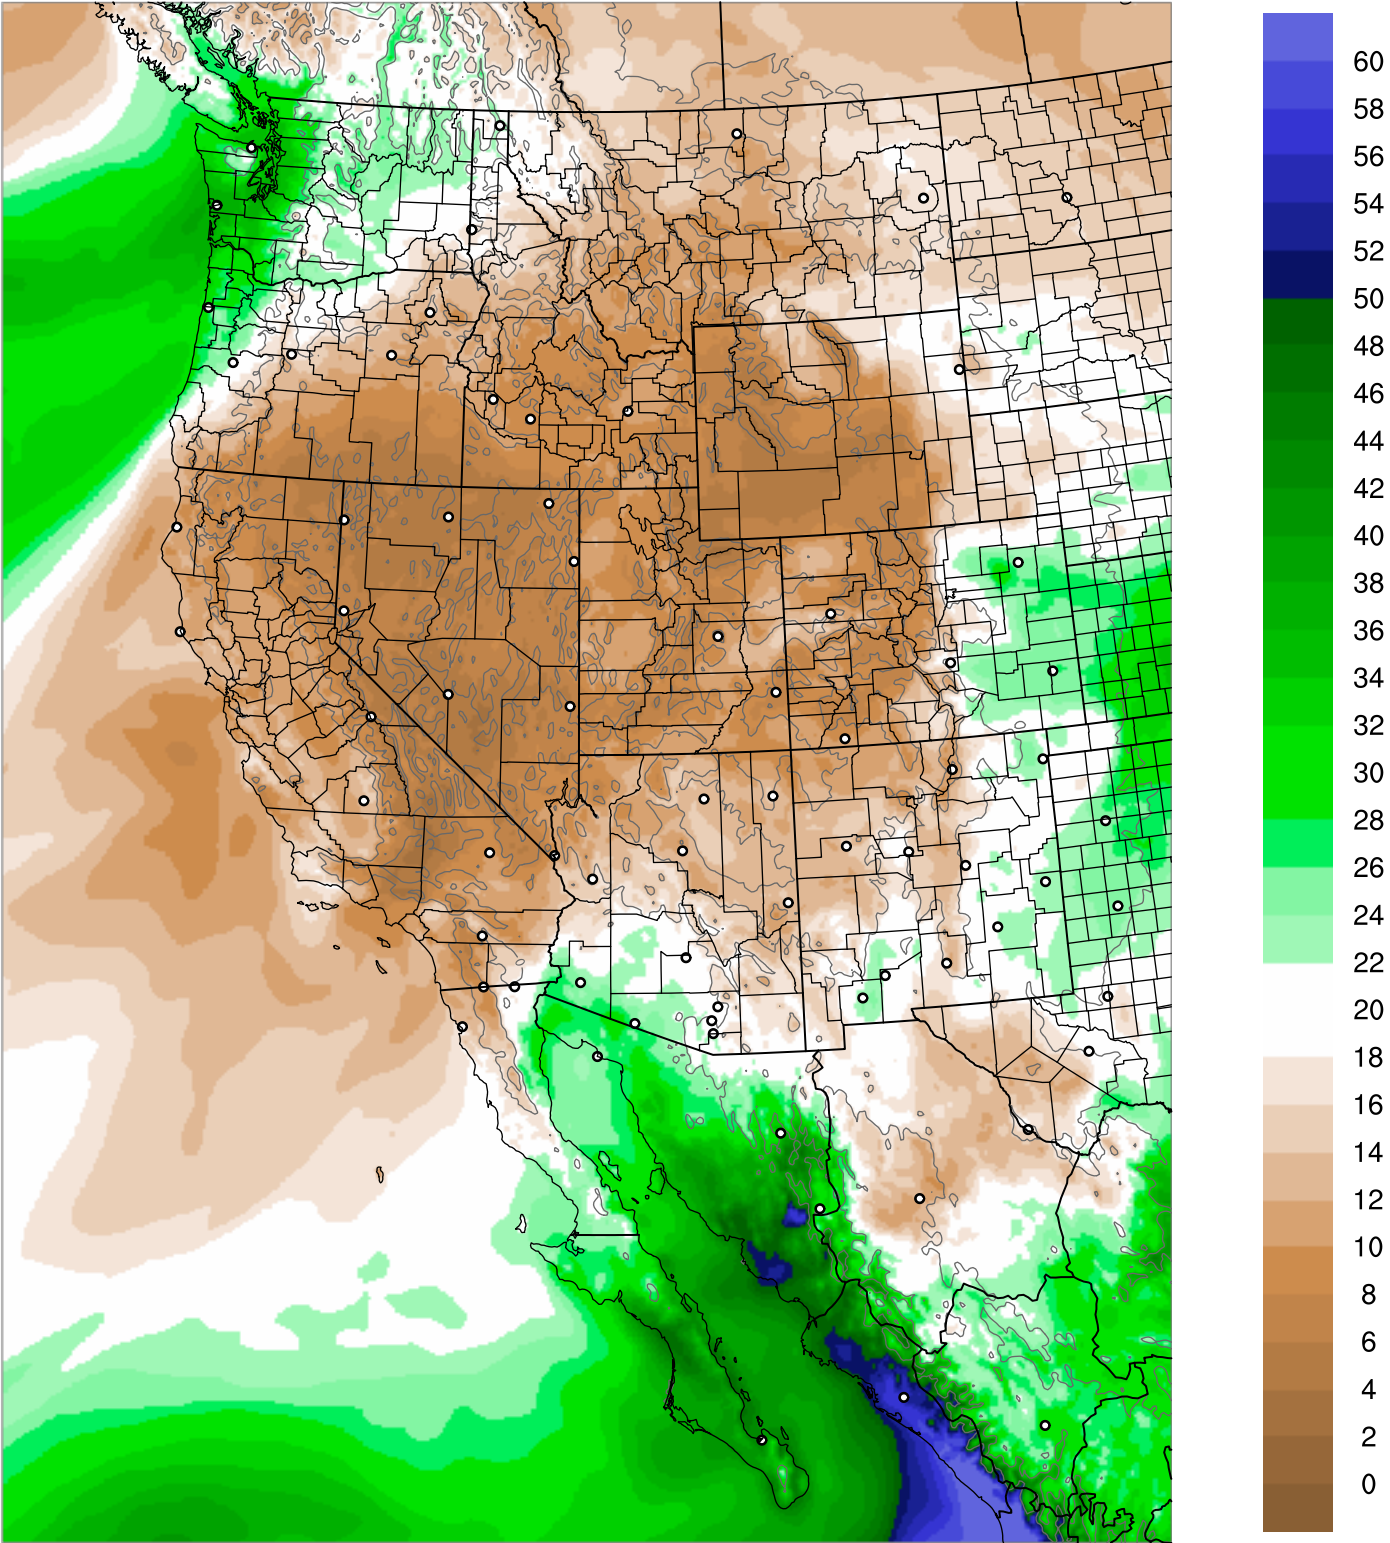

Corrected PWV 14 Sep 2021 23:45 UTC

PWV Error(mm) Obs-Init

Corrected PWV 14 Sep 2021 23:45 UTC

PWV Error(mm) Obs-Init