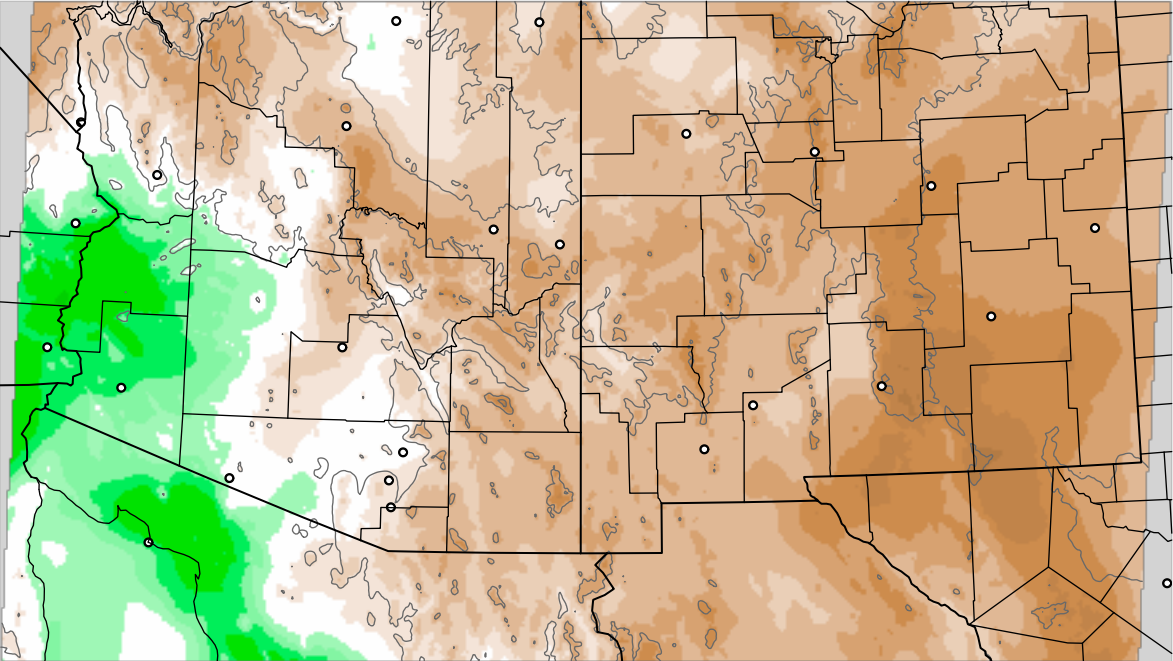

Corrected PWV 12 Sep 2021 23:45 UTC

PWV Error(mm) Obs-Init

Corrected PWV 12 Sep 2021 23:45 UTC

PWV Error(mm) Obs-Init