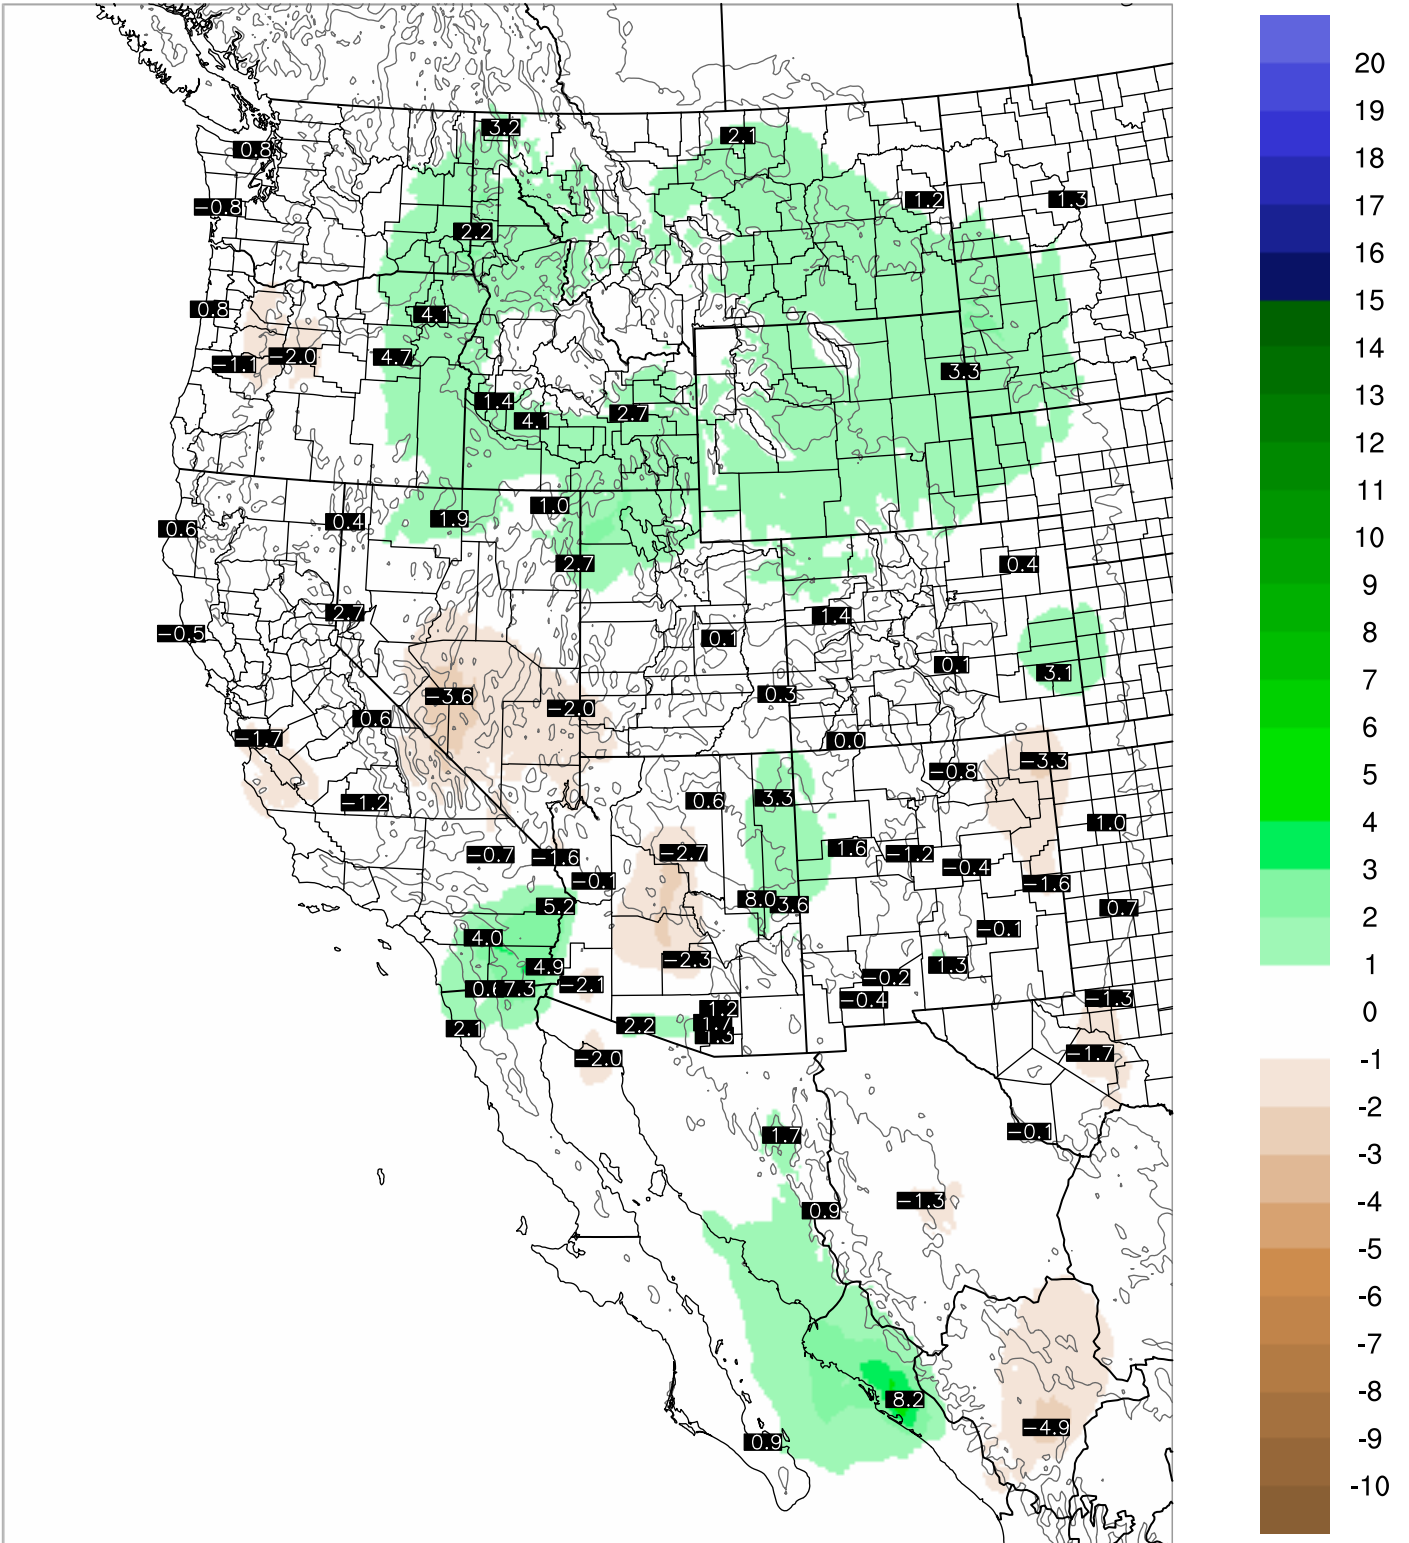

Corrected PWV 12 Sep 2021 23:45 UTC

PWV Error(mm) Obs-Init

Corrected PWV 12 Sep 2021 23:45 UTC

PWV Error(mm) Obs-Init