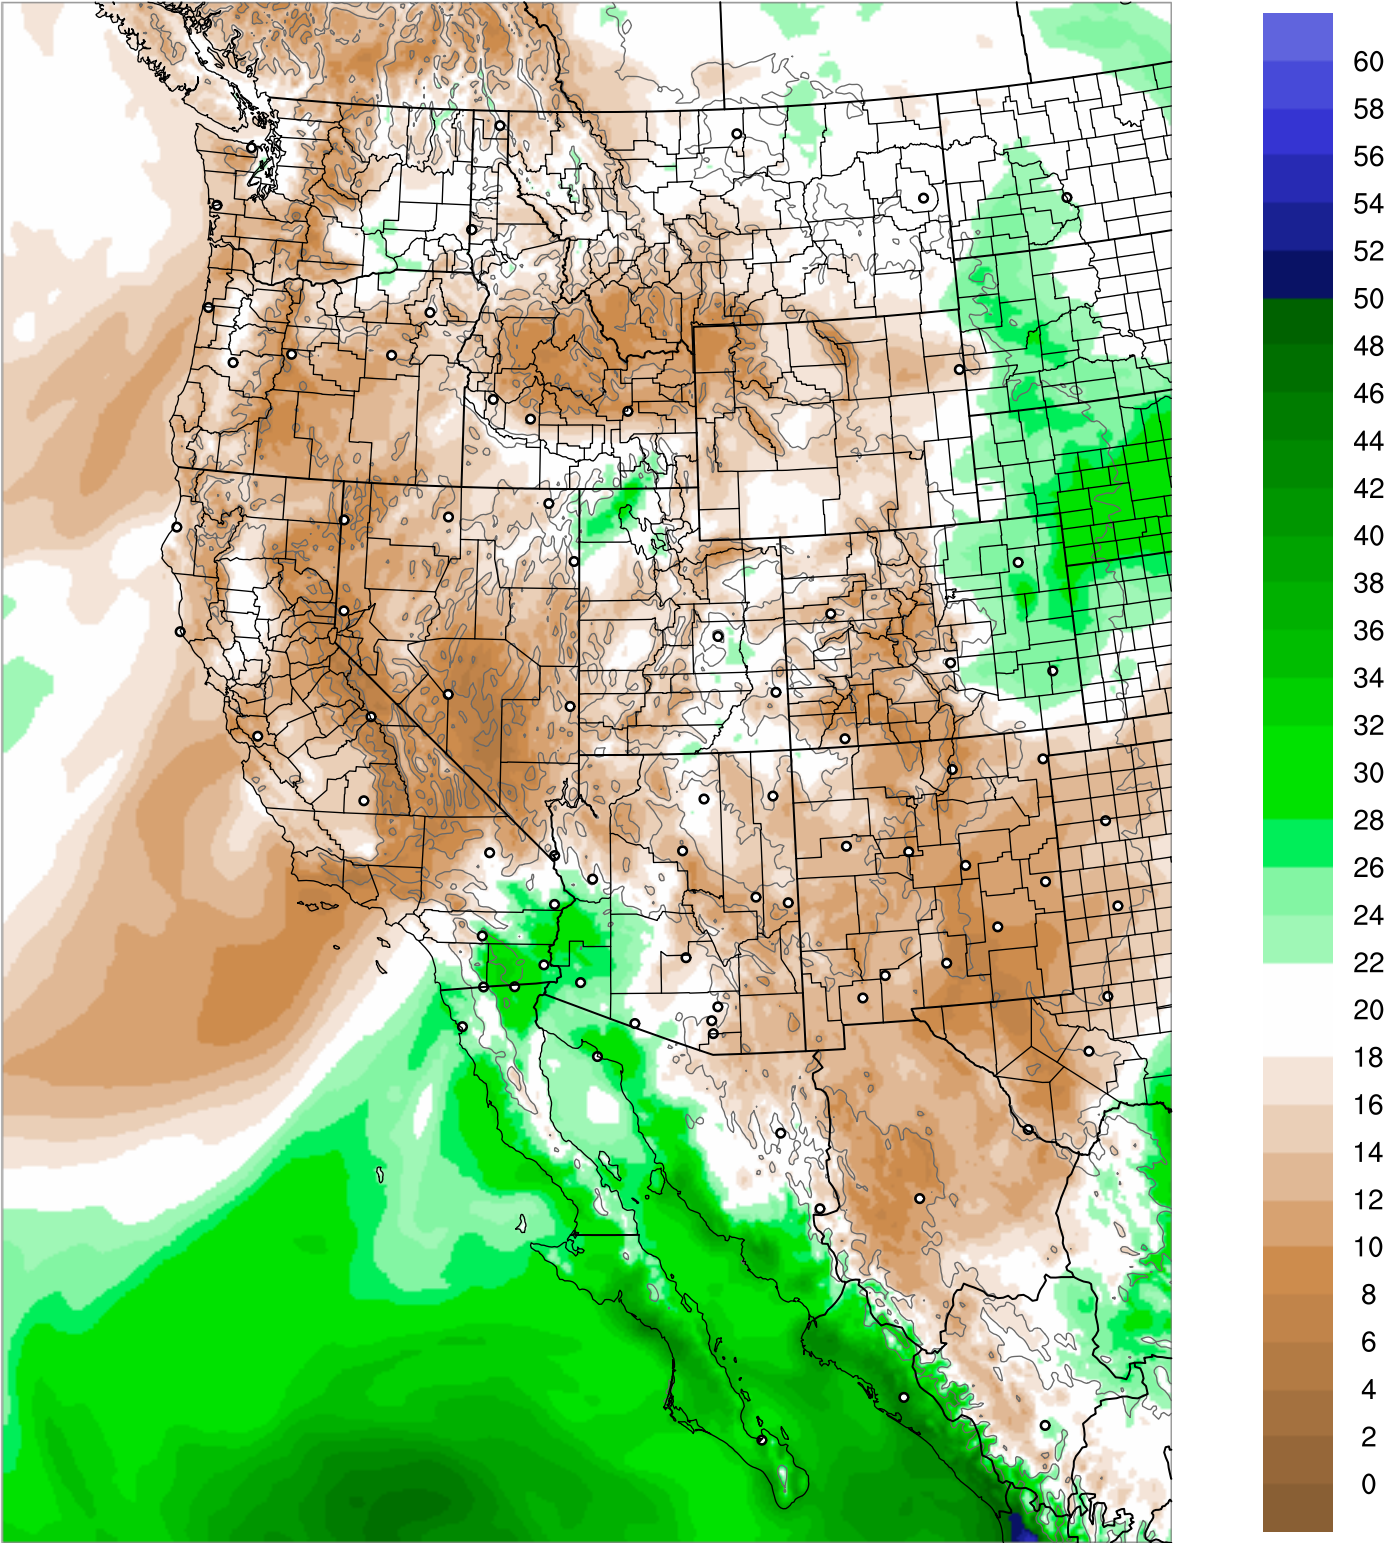

Corrected PWV 12 Sep 2021 23:45 UTC

PWV Error(mm) Obs-Init

Corrected PWV 12 Sep 2021 23:45 UTC

PWV Error(mm) Obs-Init