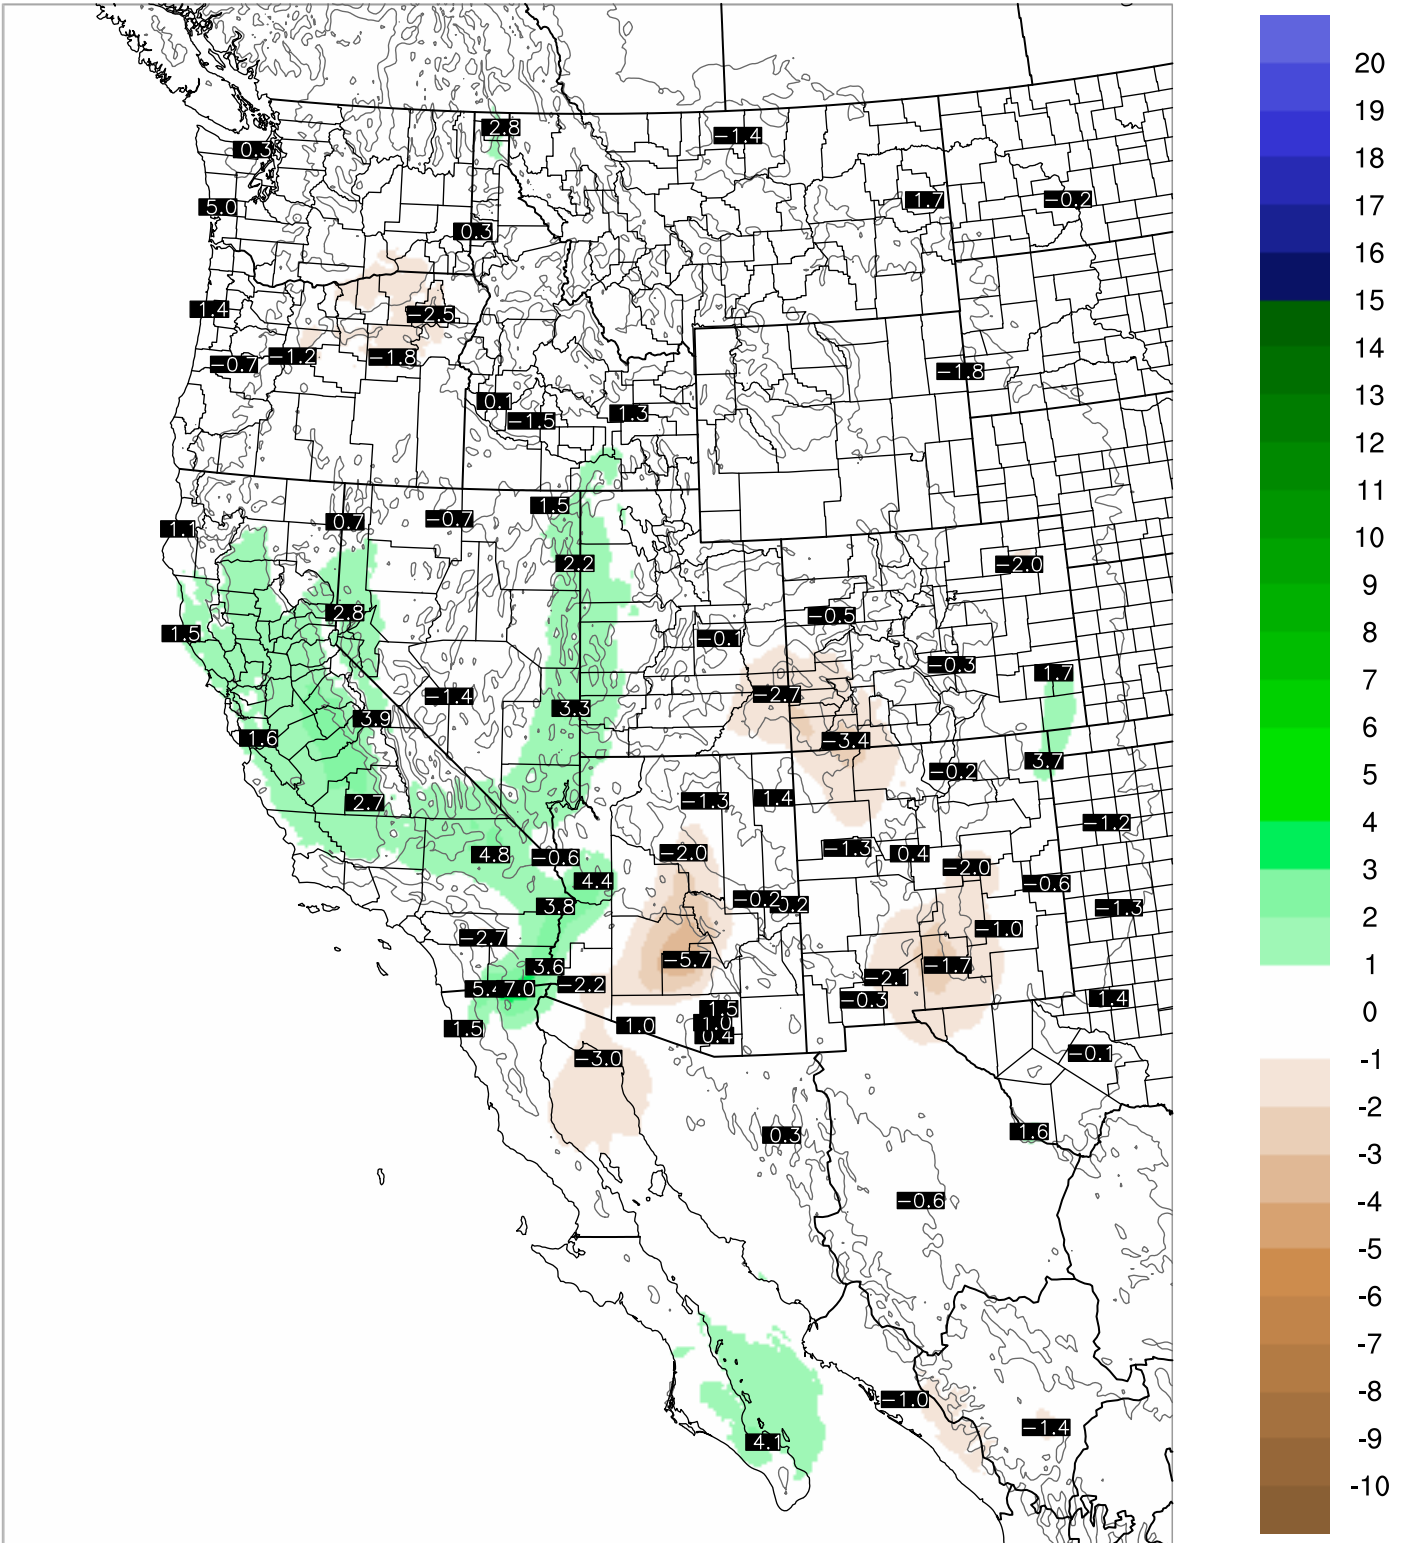

# Corrected PWV 10 Sep 2021 23:45 UTC

# PWV Error(mm) Obs-Init

Corrected PWV 10 Sep 2021 23:45 UTC

PWV Error(mm) Obs-Init