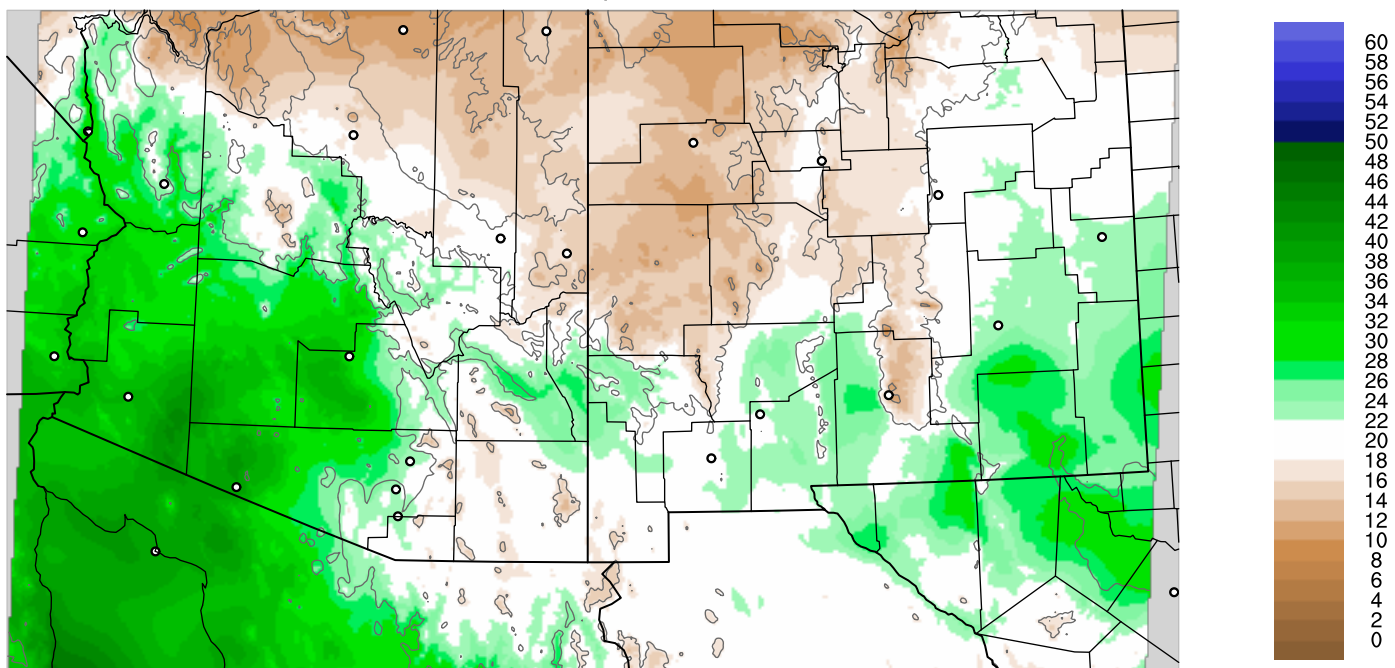

Corrected PWV 8 Sep 2021 23:45 UTC

PWV Error(mm) Obs-Init

Corrected PWV 8 Sep 2021 23:45 UTC

PWV Error(mm) Obs-Init