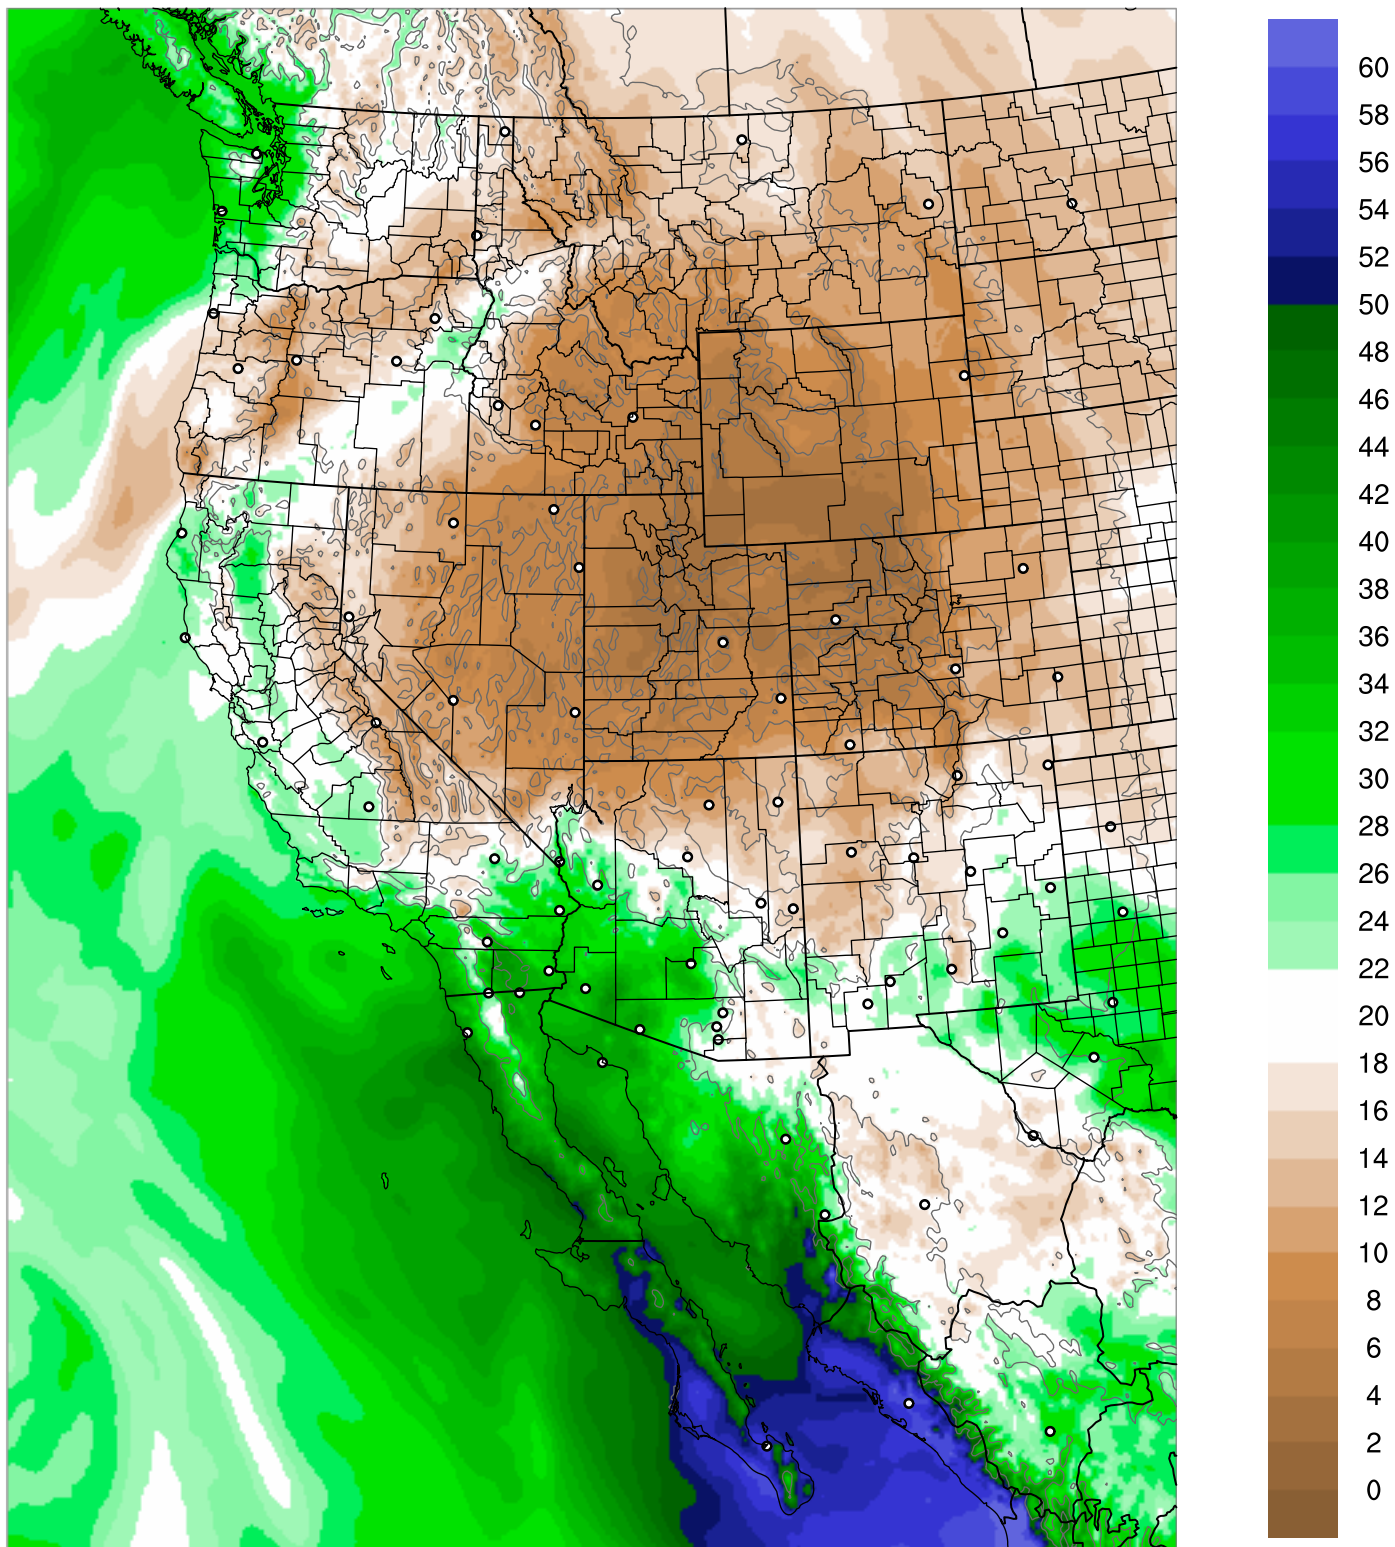

Corrected PWV 8 Sep 2021 23:45 UTC

PWV Error(mm) Obs-Init

Corrected PWV 8 Sep 2021 23:45 UTC

PWV Error(mm) Obs-Init