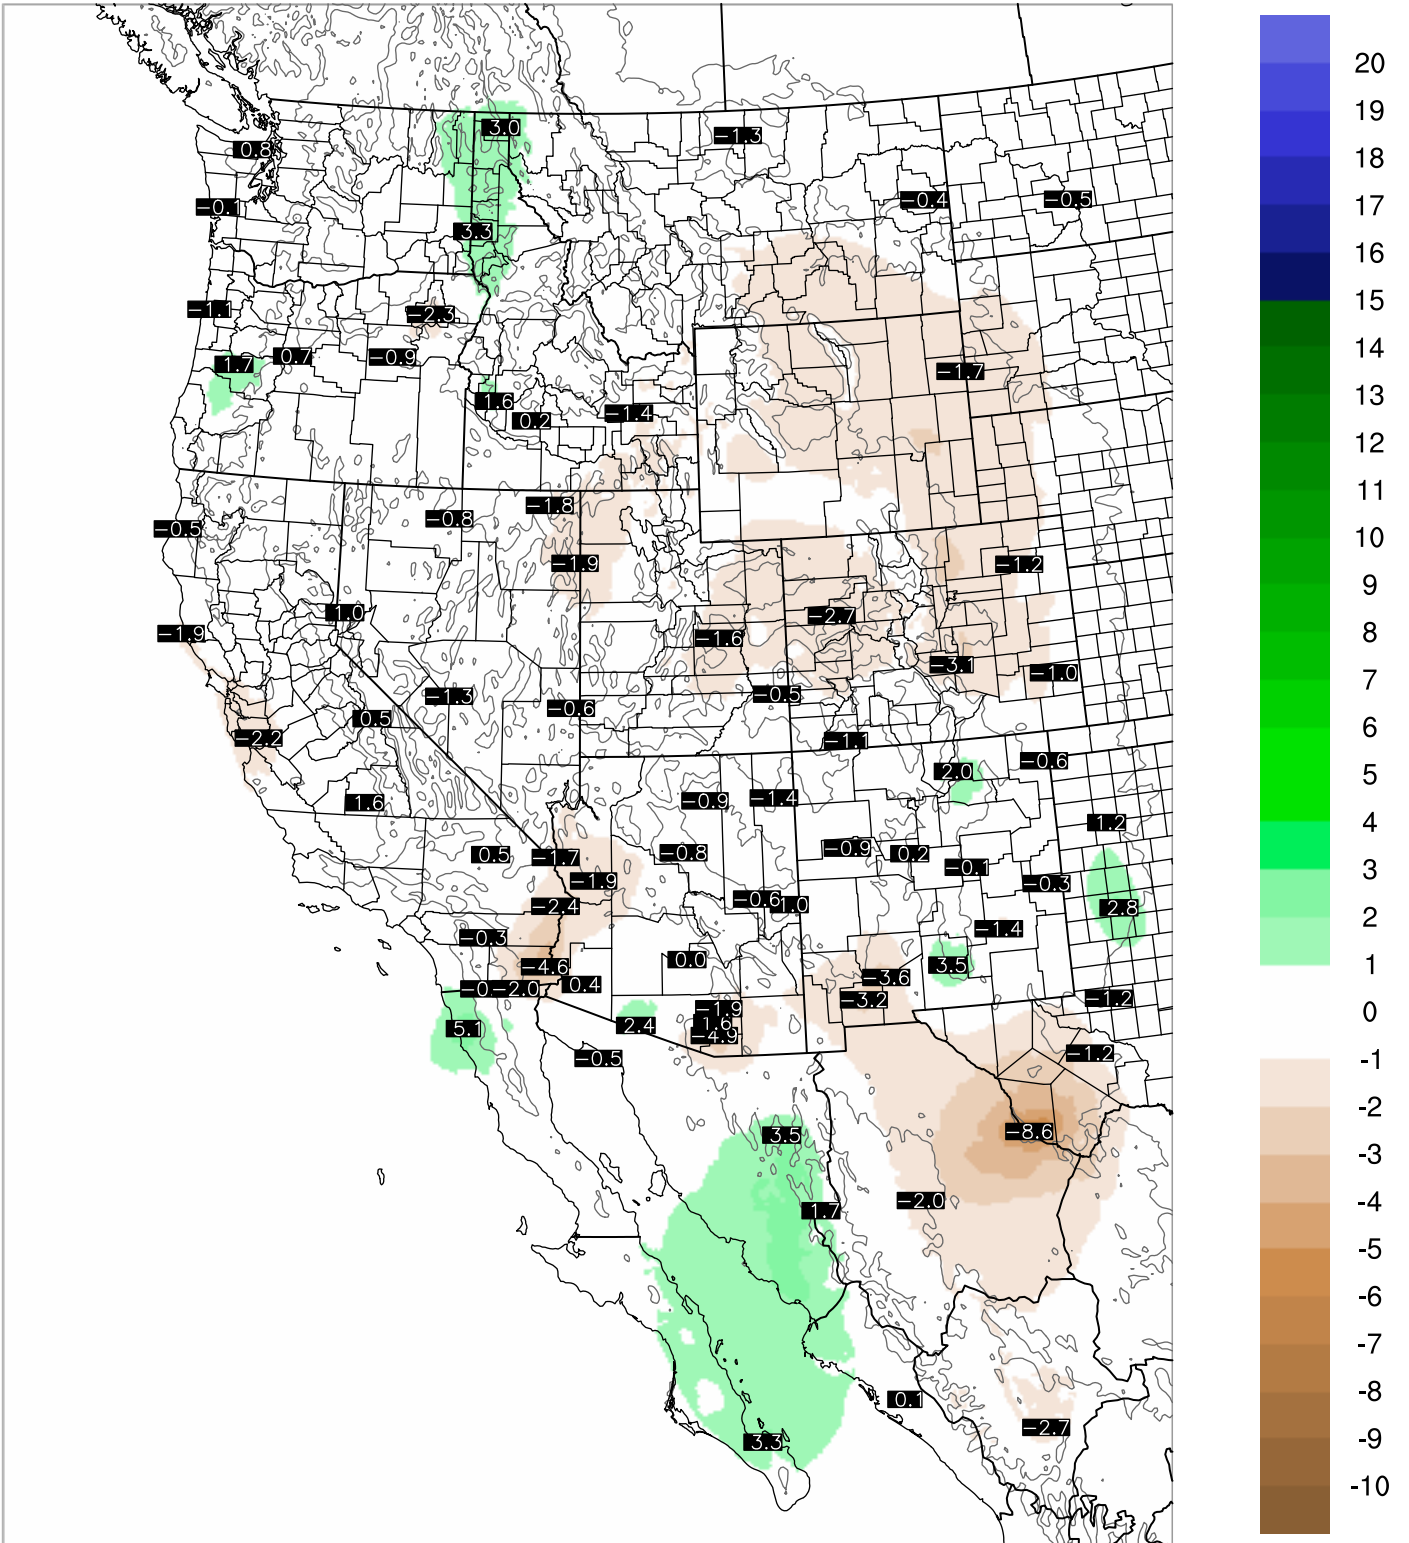

Corrected PWV 8 Sep 2021 23:45 UTC

PWV Error(mm) Obs-Init

Corrected PWV 8 Sep 2021 23:45 UTC

PWV Error(mm) Obs-Init