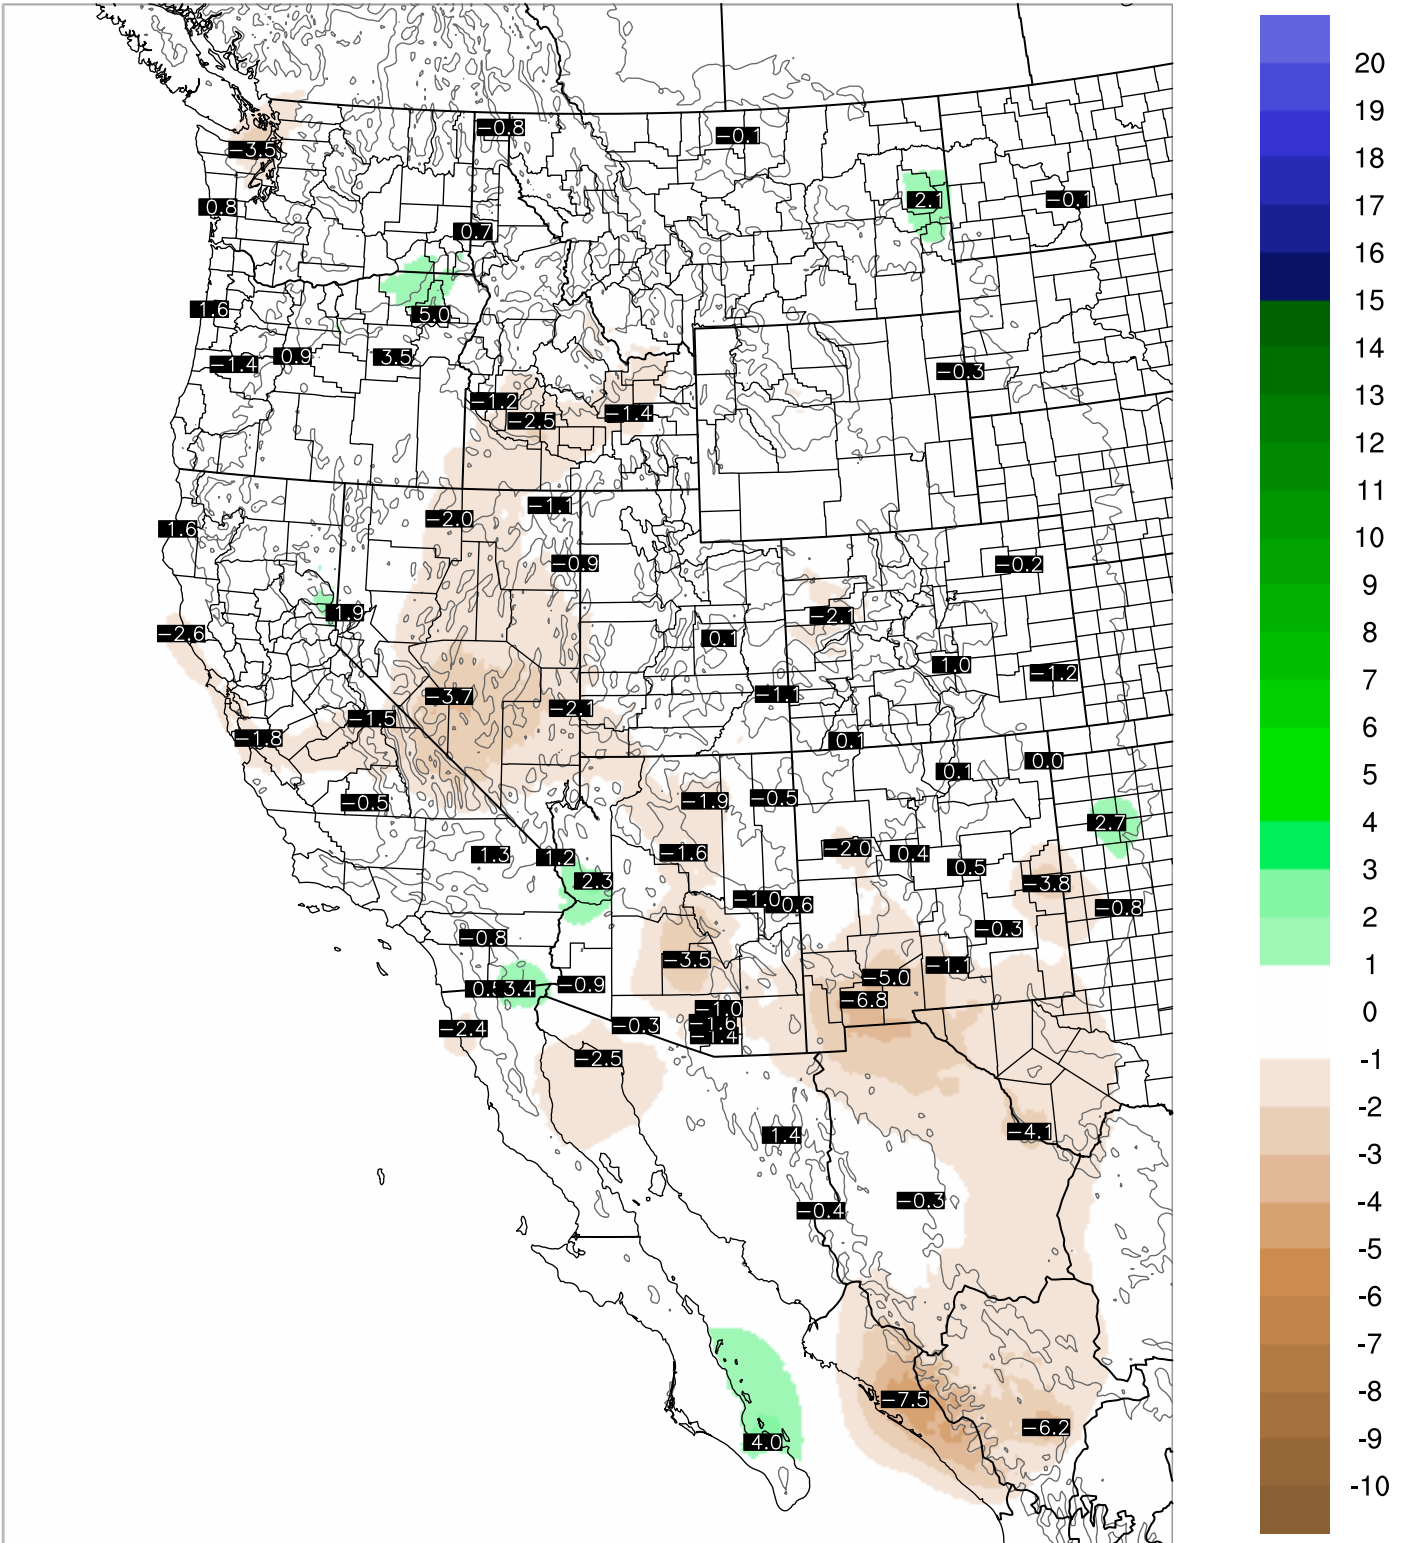

Corrected PWV 7 Sep 2021 23:45 UTC

PWV Error(mm) Obs-Init

Corrected PWV 7 Sep 2021 23:45 UTC

PWV Error(mm) Obs-Init