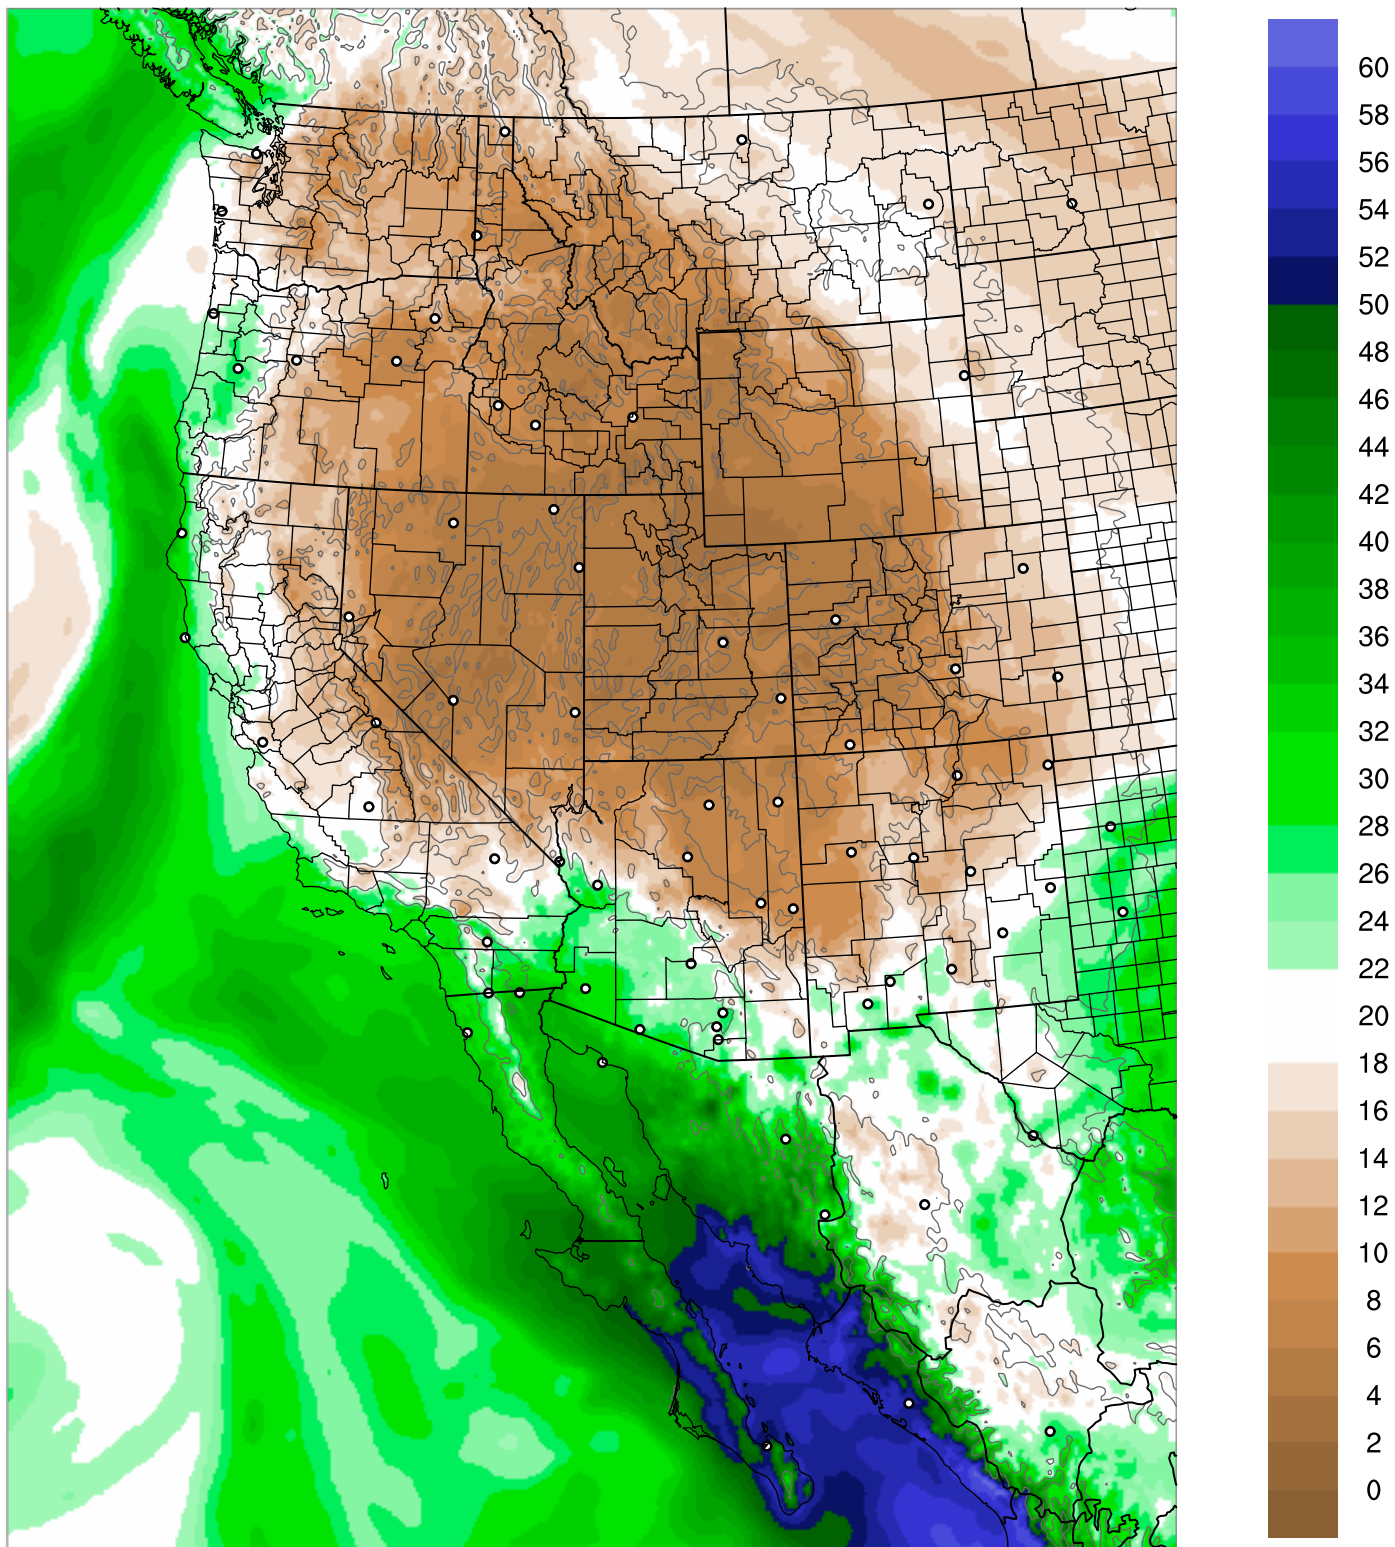

Corrected PWV 7 Sep 2021 23:45 UTC

PWV Error(mm) Obs-Init

Corrected PWV 7 Sep 2021 23:45 UTC

PWV Error(mm) Obs-Init