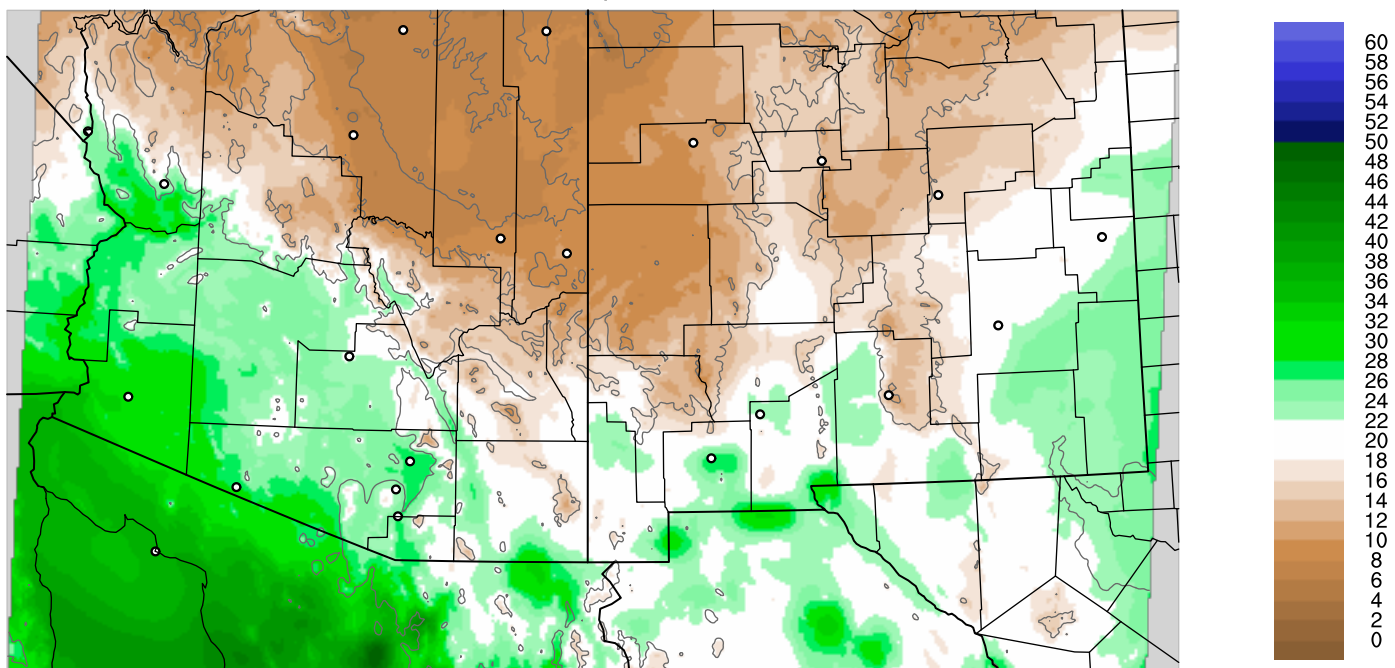

Corrected PWV 7 Sep 2021 23:45 UTC

PWV Error(mm) Obs-Init

Corrected PWV 7 Sep 2021 23:45 UTC

PWV Error(mm) Obs-Init