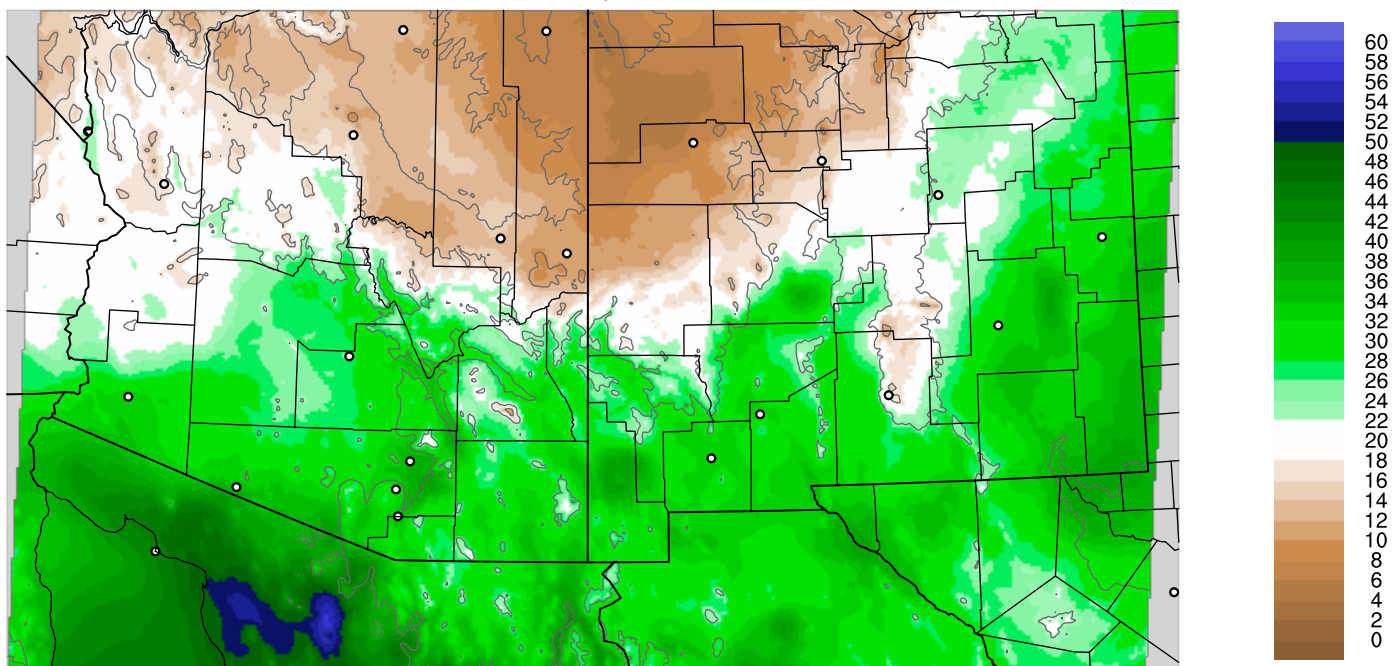

Corrected PWV 5 Sep 2021 23:45 UTC

PWV Error(mm) Obs-Init

Corrected PWV 5 Sep 2021 23:45 UTC

PWV Error(mm) Obs-Init