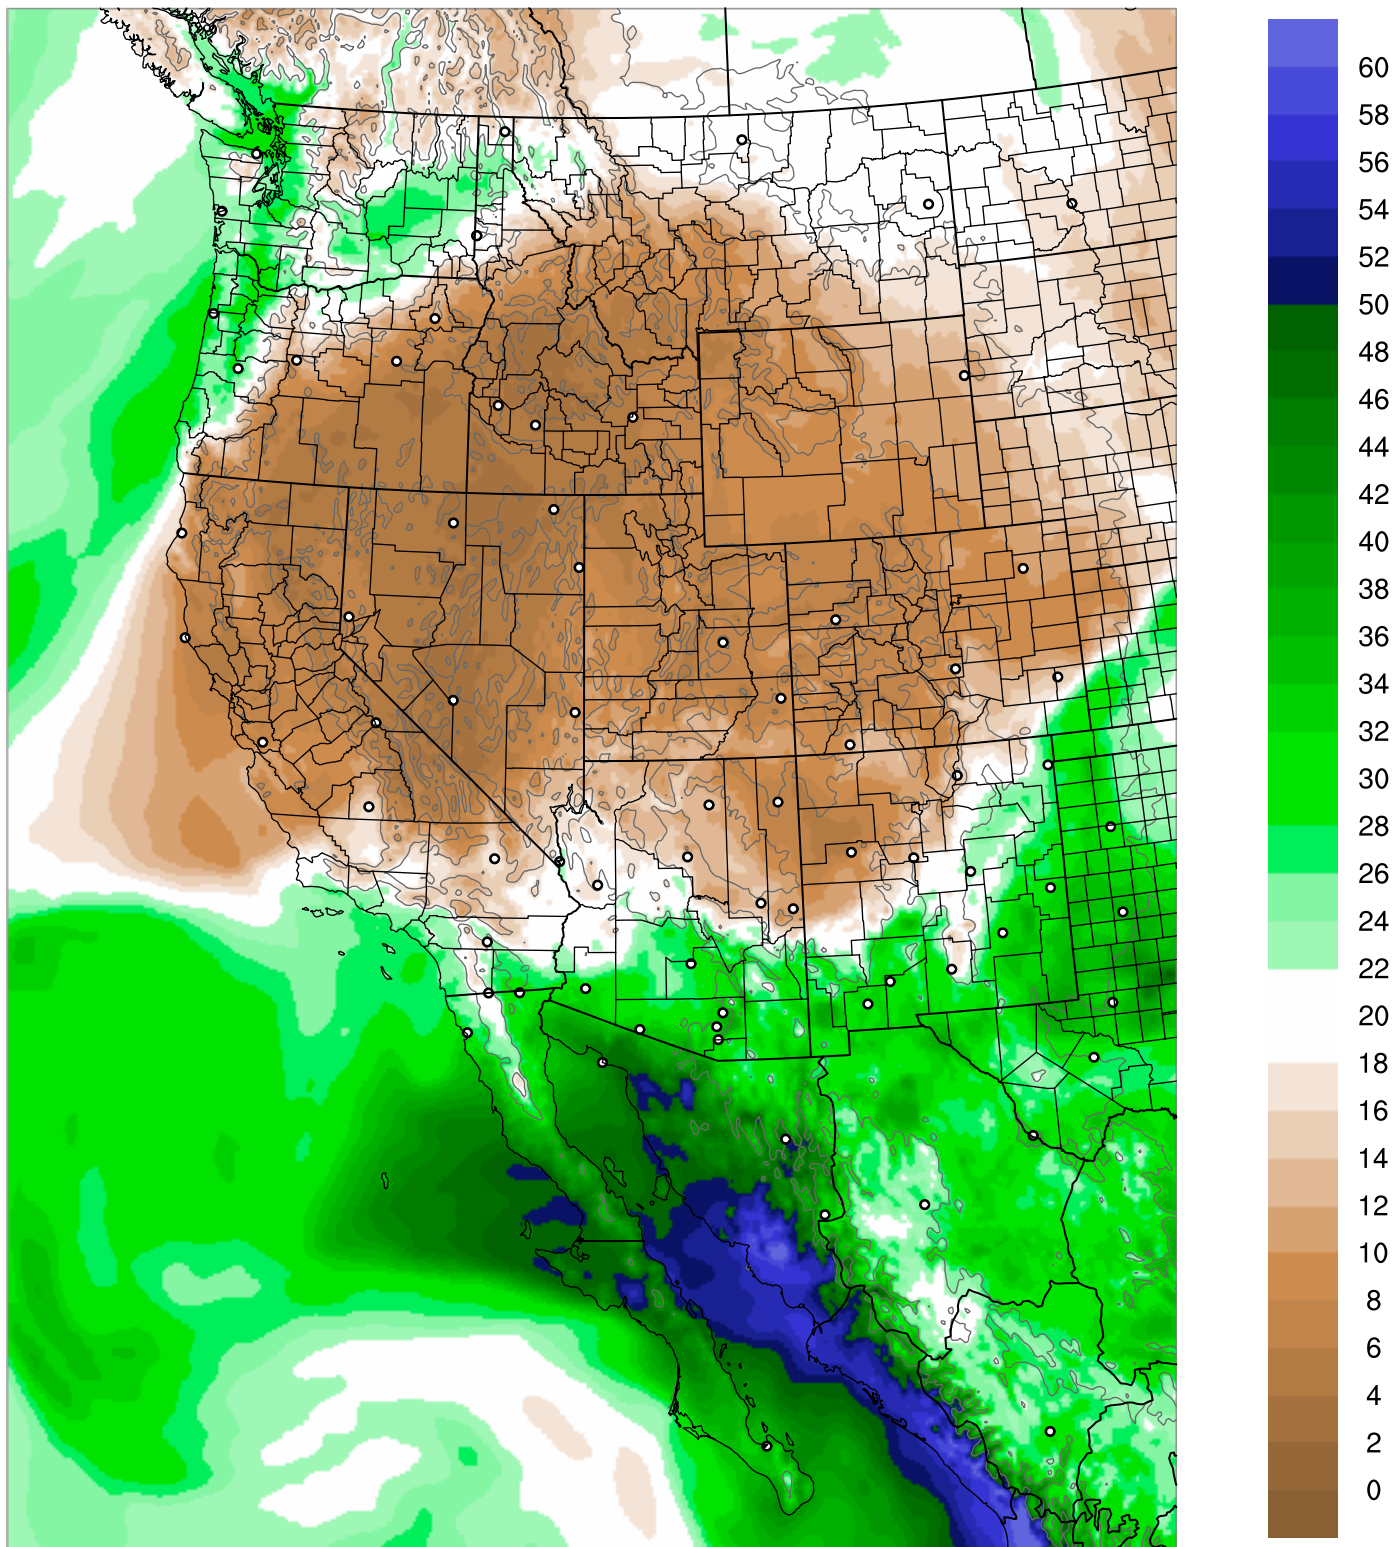

Corrected PWV 5 Sep 2021 23:45 UTC

PWV Error(mm) Obs-Init

Corrected PWV 5 Sep 2021 23:45 UTC

PWV Error(mm) Obs-Init