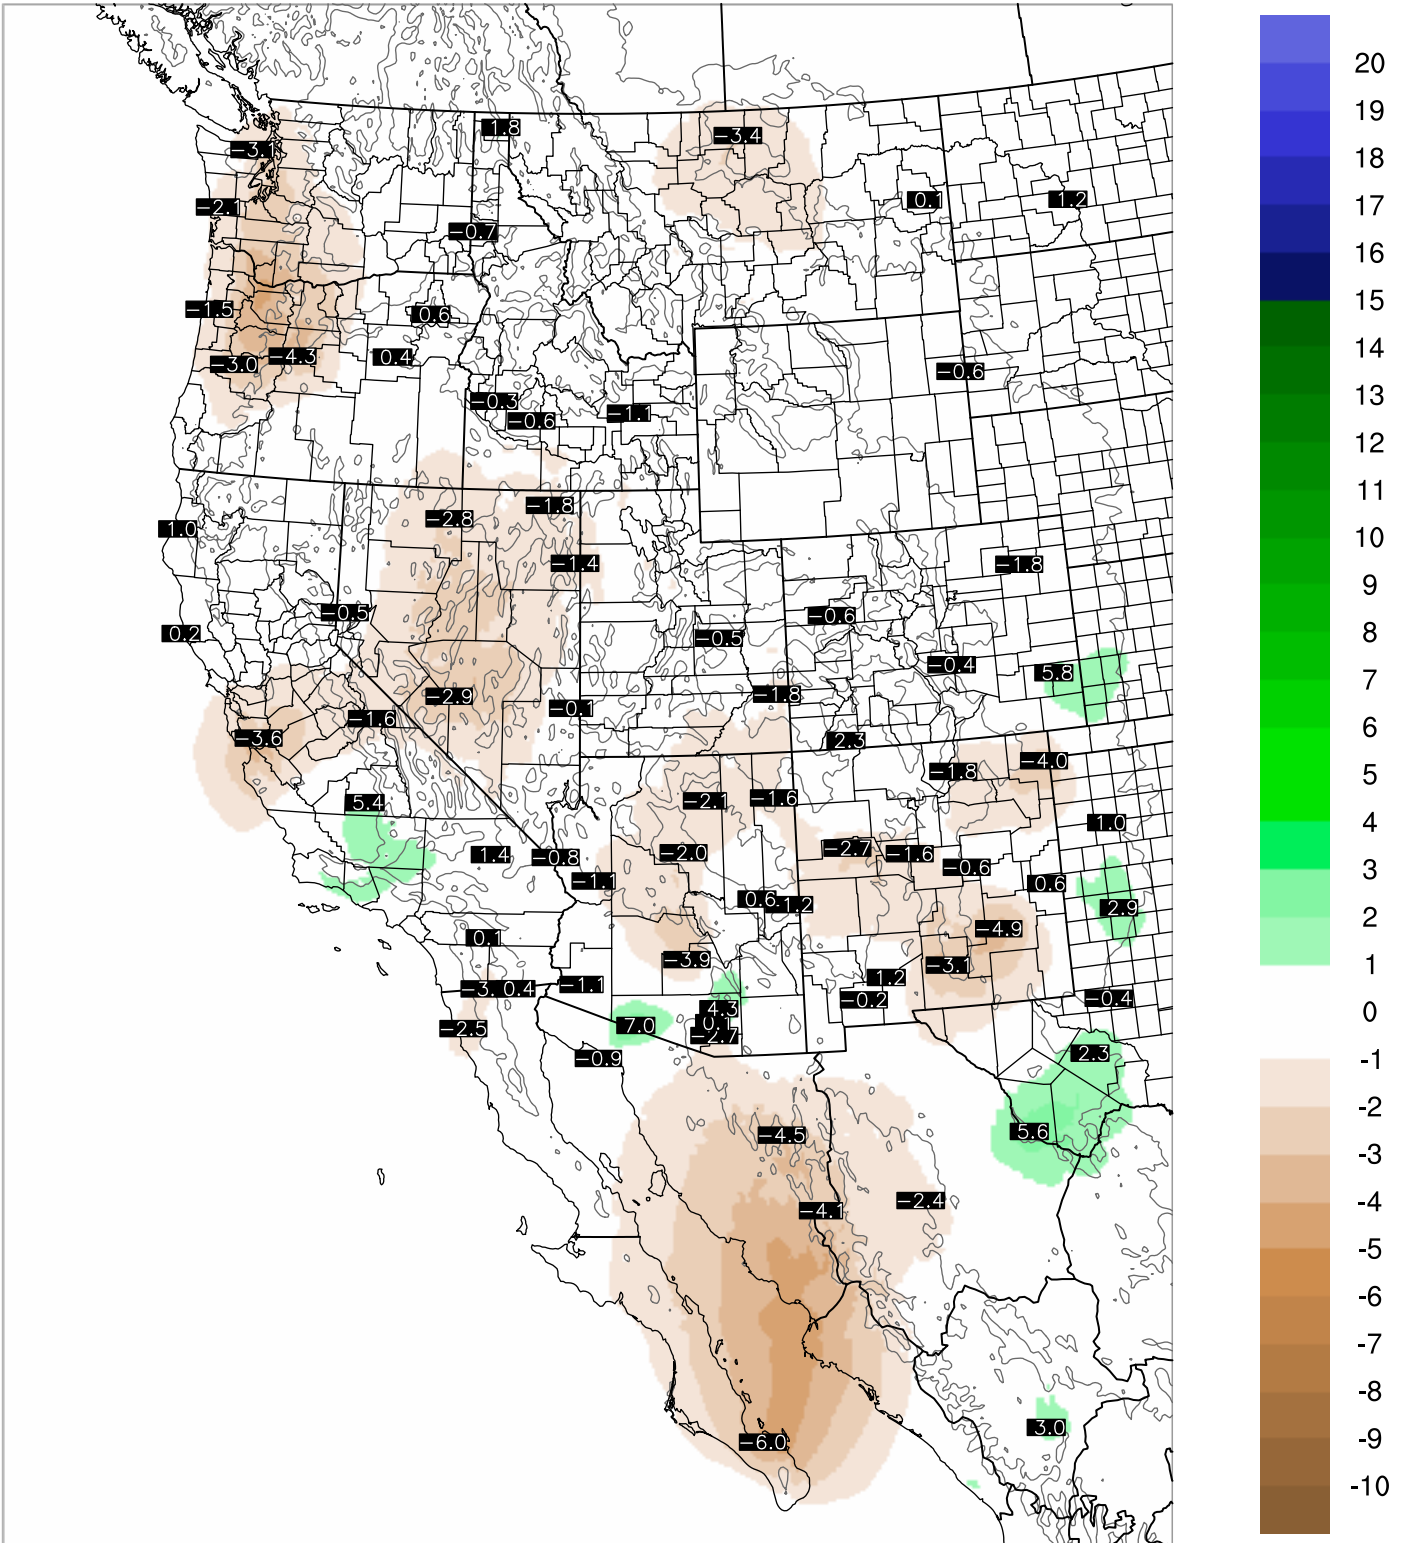

Corrected PWV 5 Sep 2021 23:45 UTC

PWV Error(mm) Obs-Init

Corrected PWV 5 Sep 2021 23:45 UTC

PWV Error(mm) Obs-Init