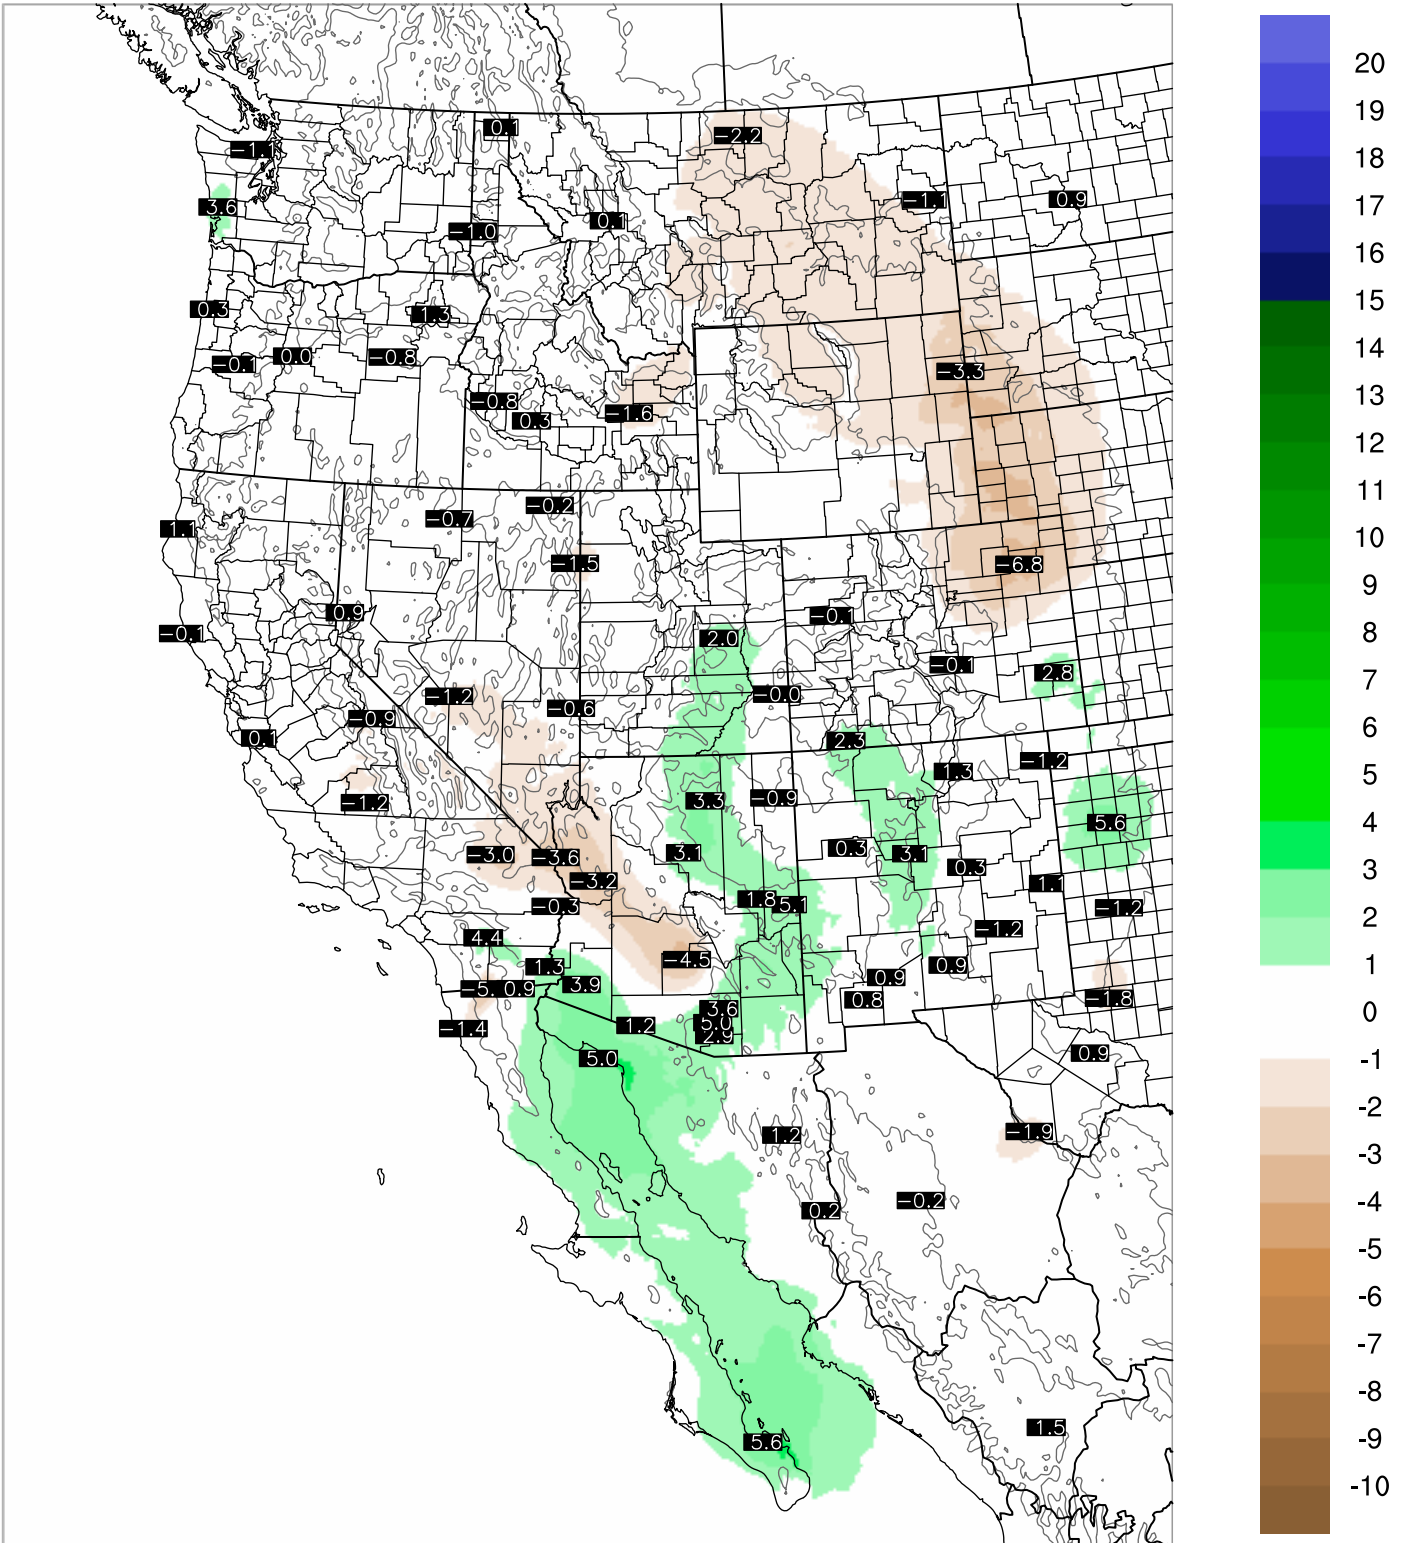

Corrected PWV 3 Sep 2021 23:45 UTC

PWV Error(mm) Obs-Init

Corrected PWV 3 Sep 2021 23:45 UTC

PWV Error(mm) Obs-Init