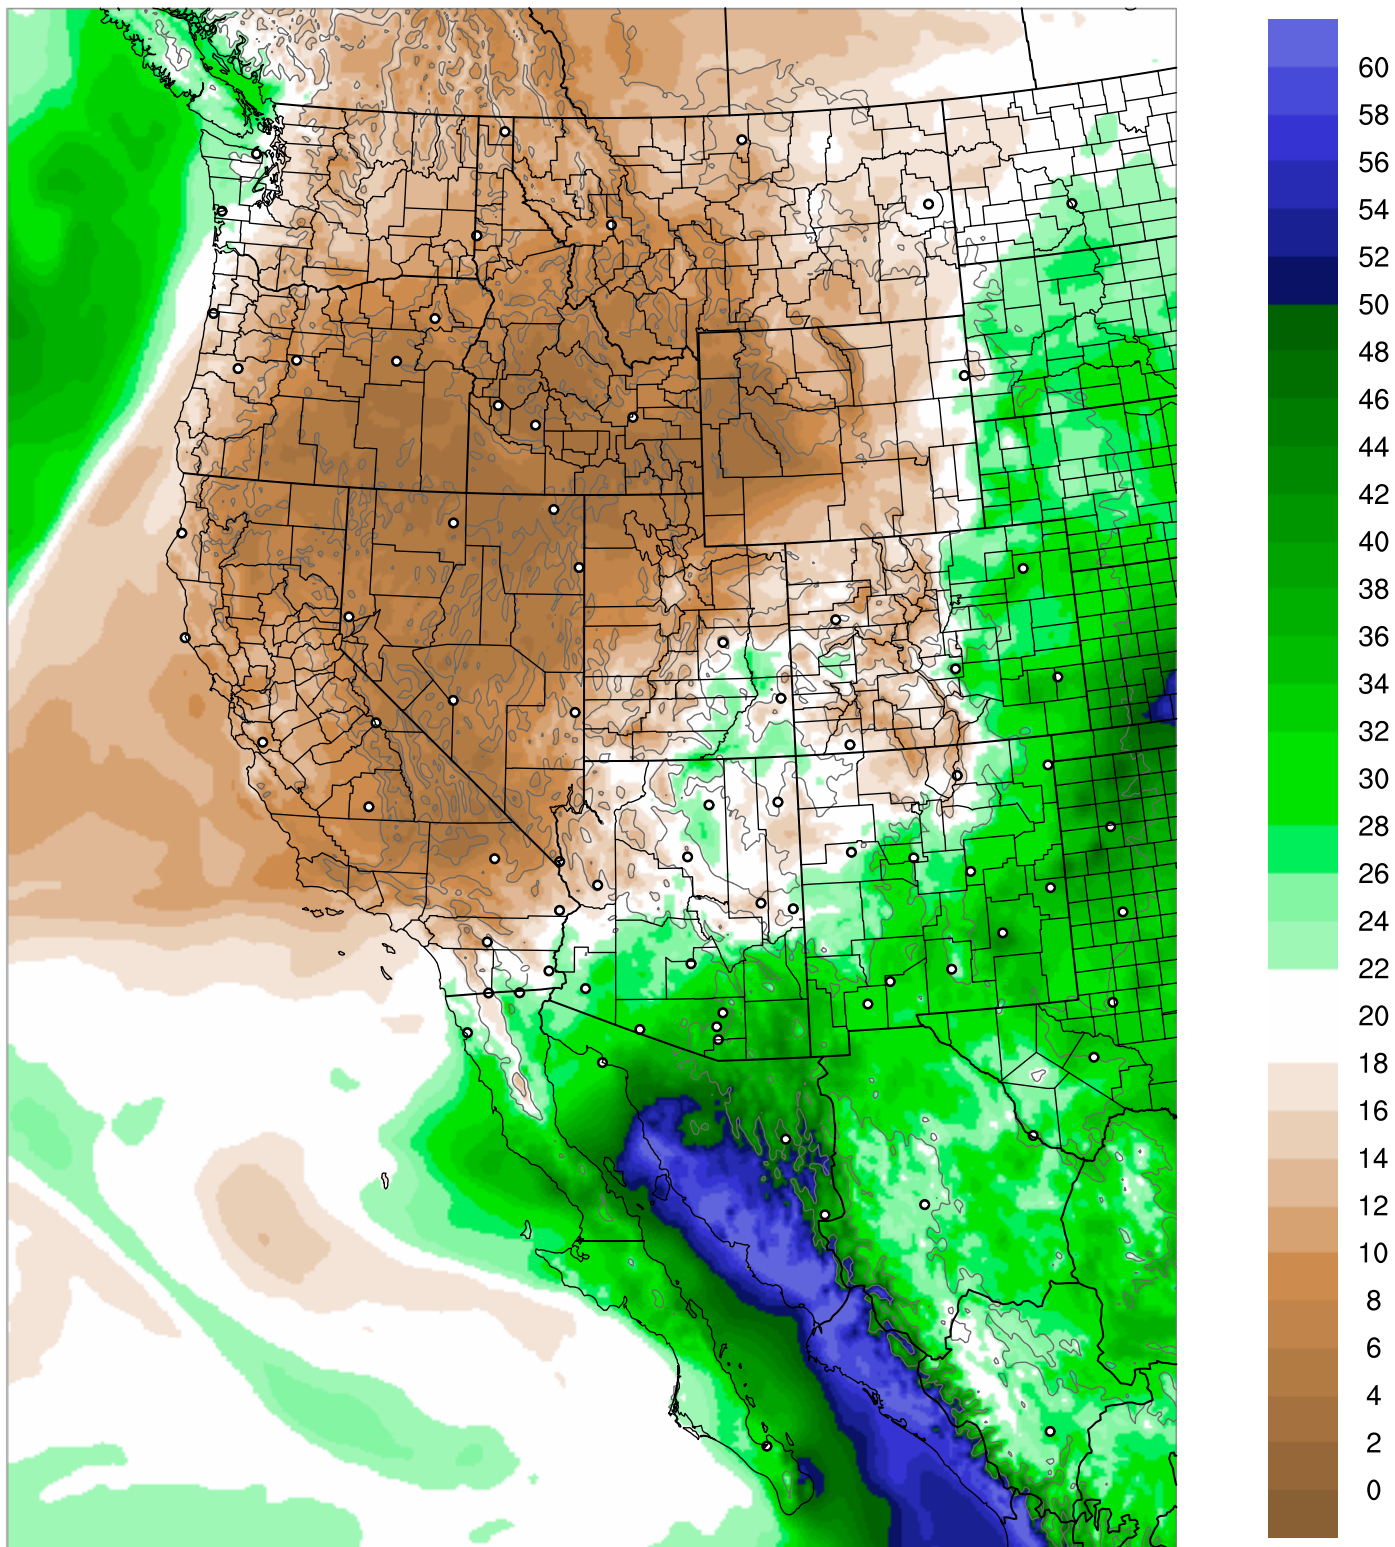

Corrected PWV 3 Sep 2021 23:45 UTC

PWV Error(mm) Obs-Init

Corrected PWV 3 Sep 2021 23:45 UTC

PWV Error(mm) Obs-Init