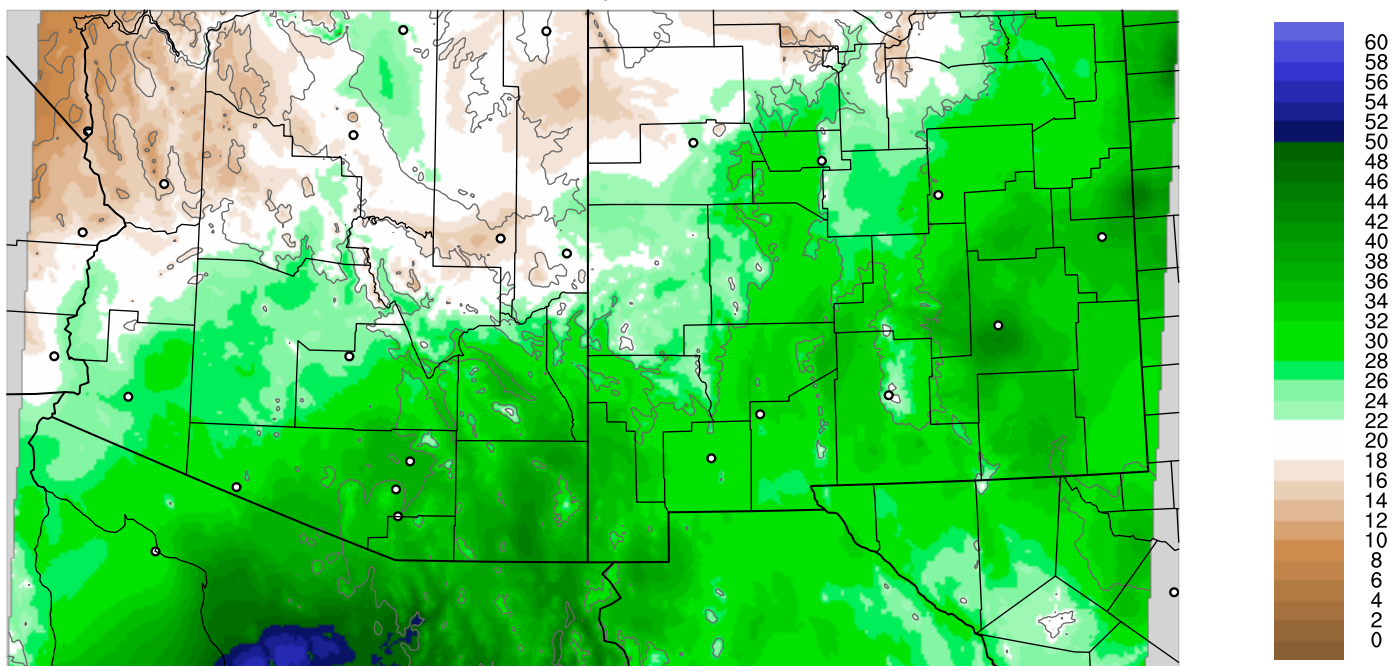

Corrected PWV 3 Sep 2021 23:45 UTC

PWV Error(mm) Obs-Init

Corrected PWV 3 Sep 2021 23:45 UTC

PWV Error(mm) Obs-Init