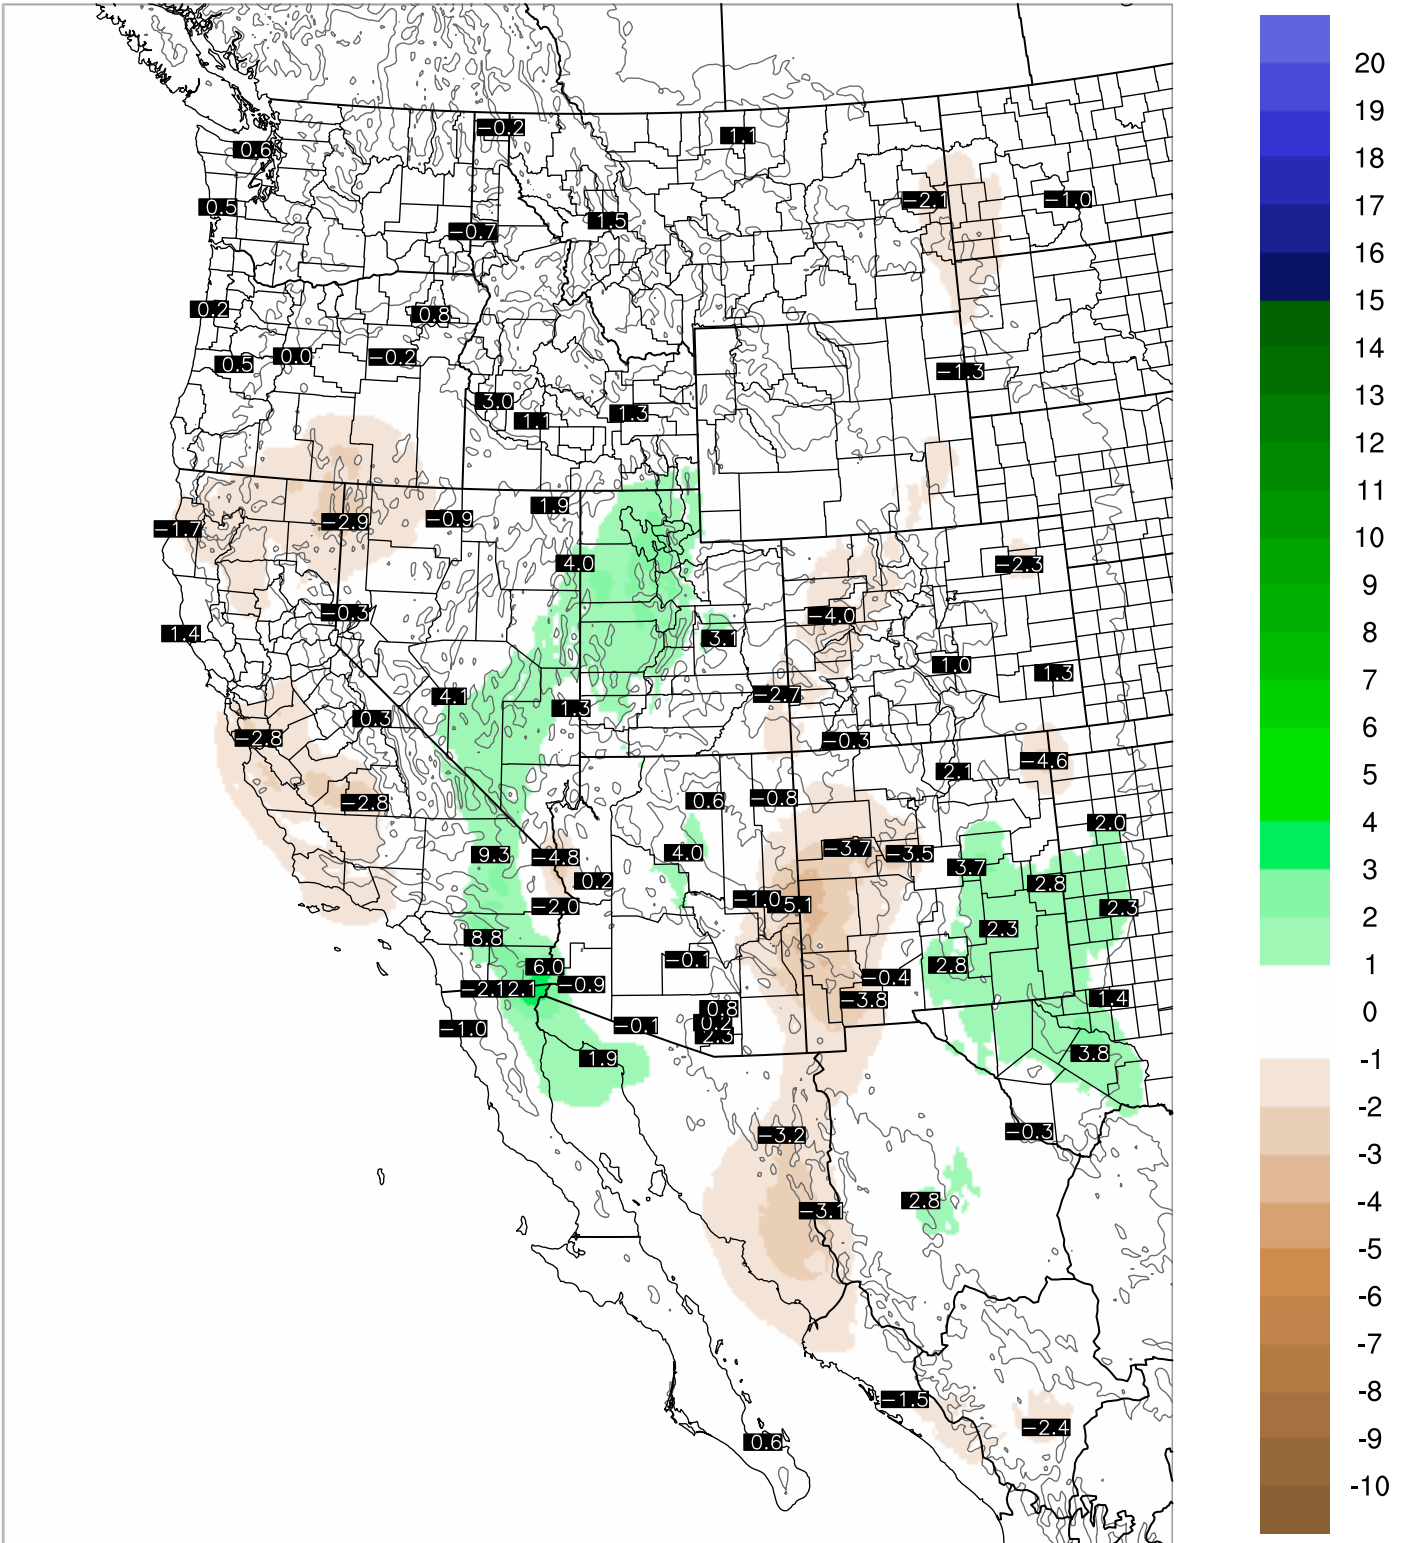

# Corrected PWV 1 Sep 2021 23:45 UTC

# PWV Error(mm) Obs-Init

Corrected PWV 1 Sep 2021 23:45 UTC

PWV Error(mm) Obs-Init