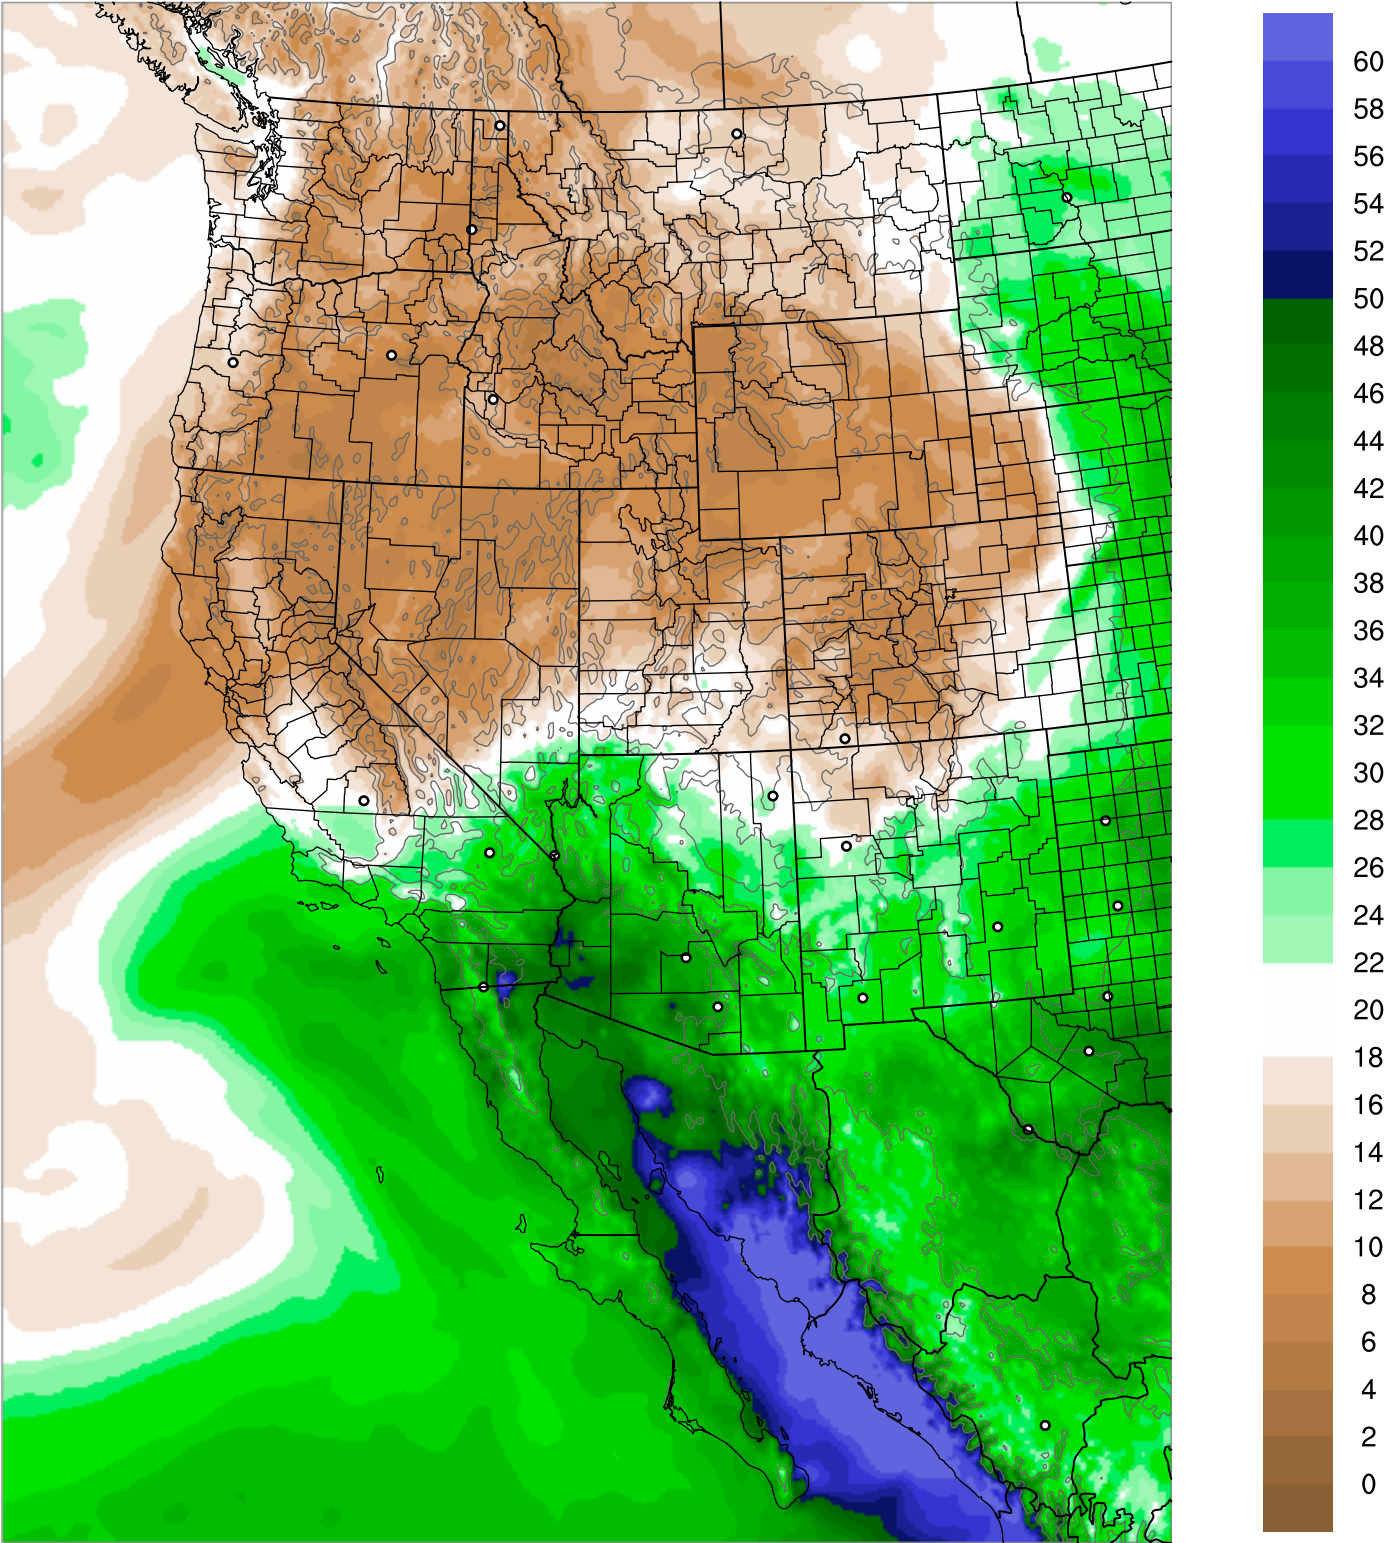

Corrected PWV 30 Aug 2021 23:45 UTC

PWV Error(mm) Obs-Init

Corrected PWV 30 Aug 2021 23:45 UTC

PWV Error(mm) Obs-Init