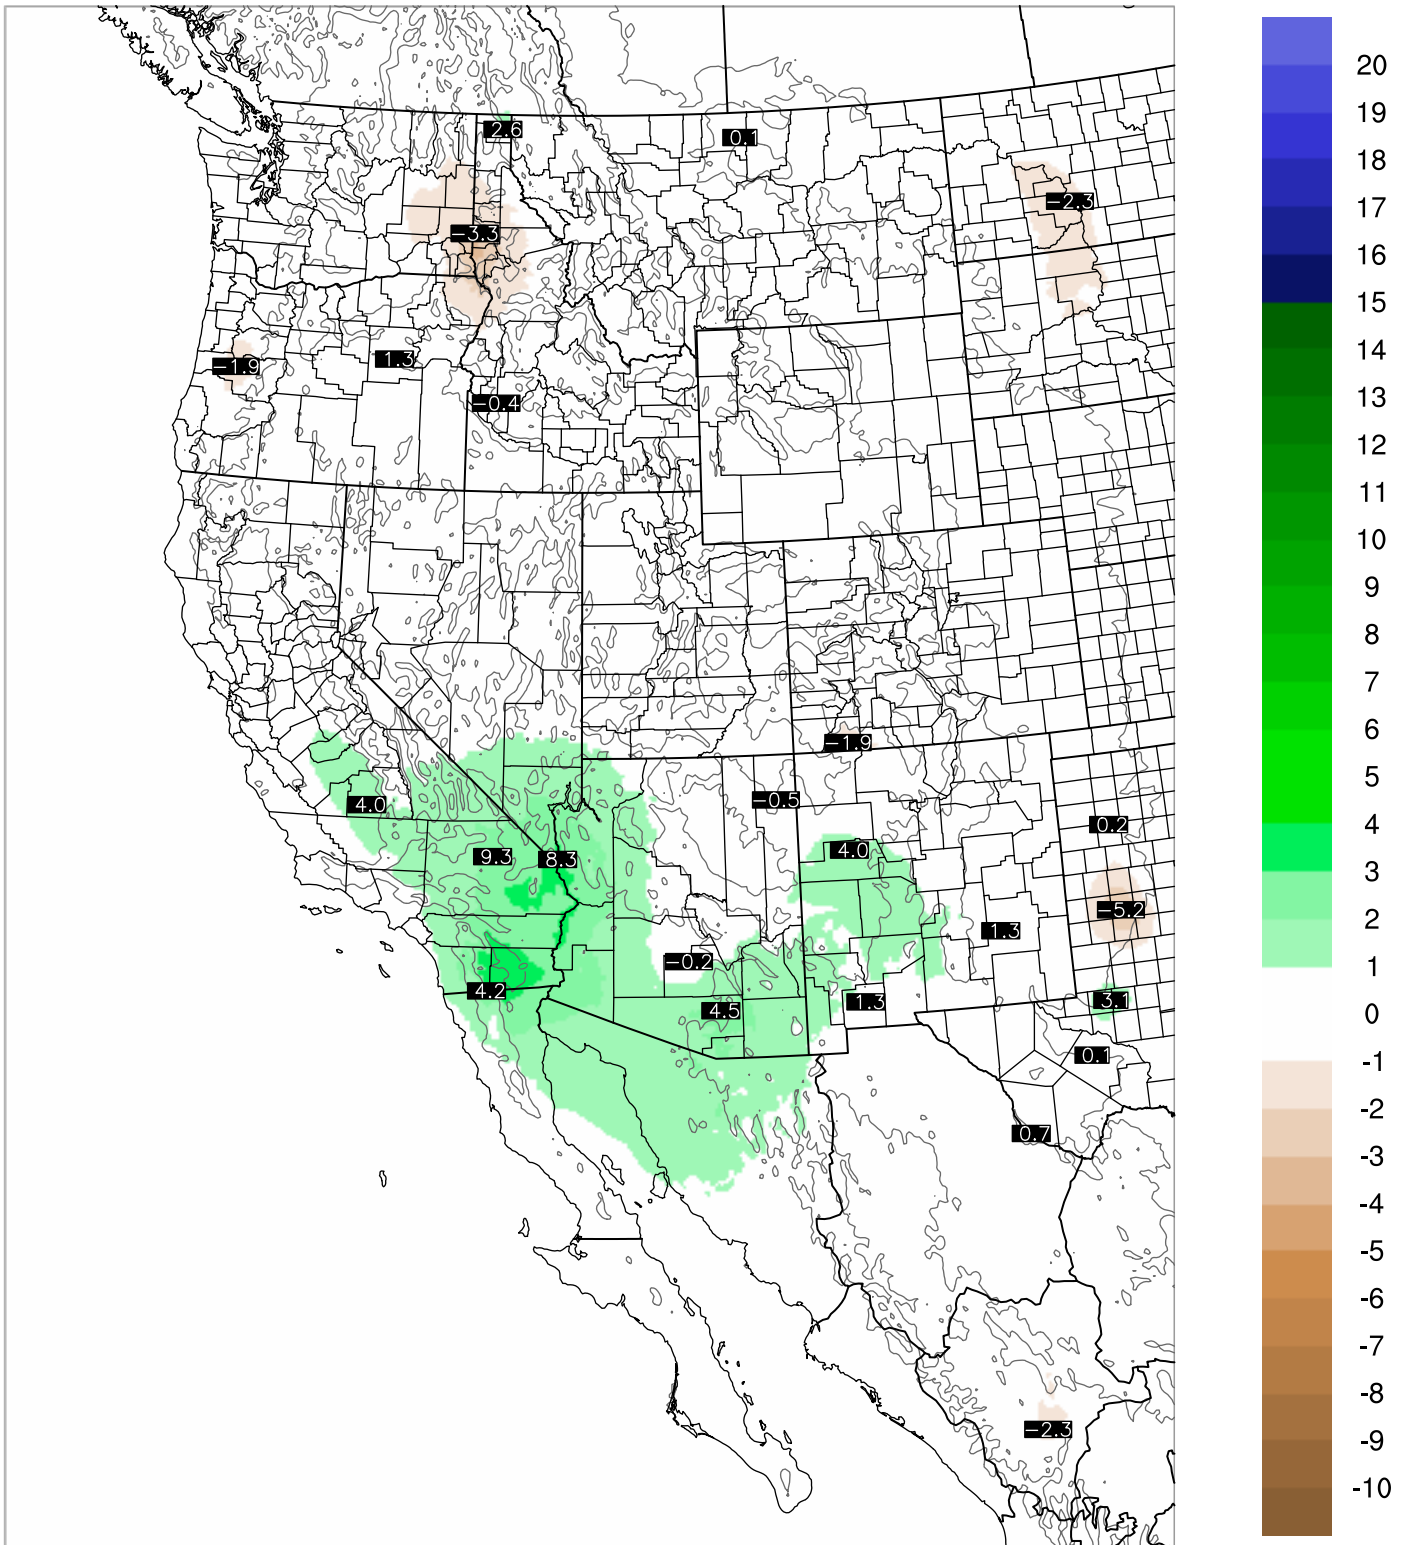

Corrected PWV 30 Aug 2021 23:45 UTC

PWV Error(mm) Obs-Init

Corrected PWV 30 Aug 2021 23:45 UTC

PWV Error(mm) Obs-Init