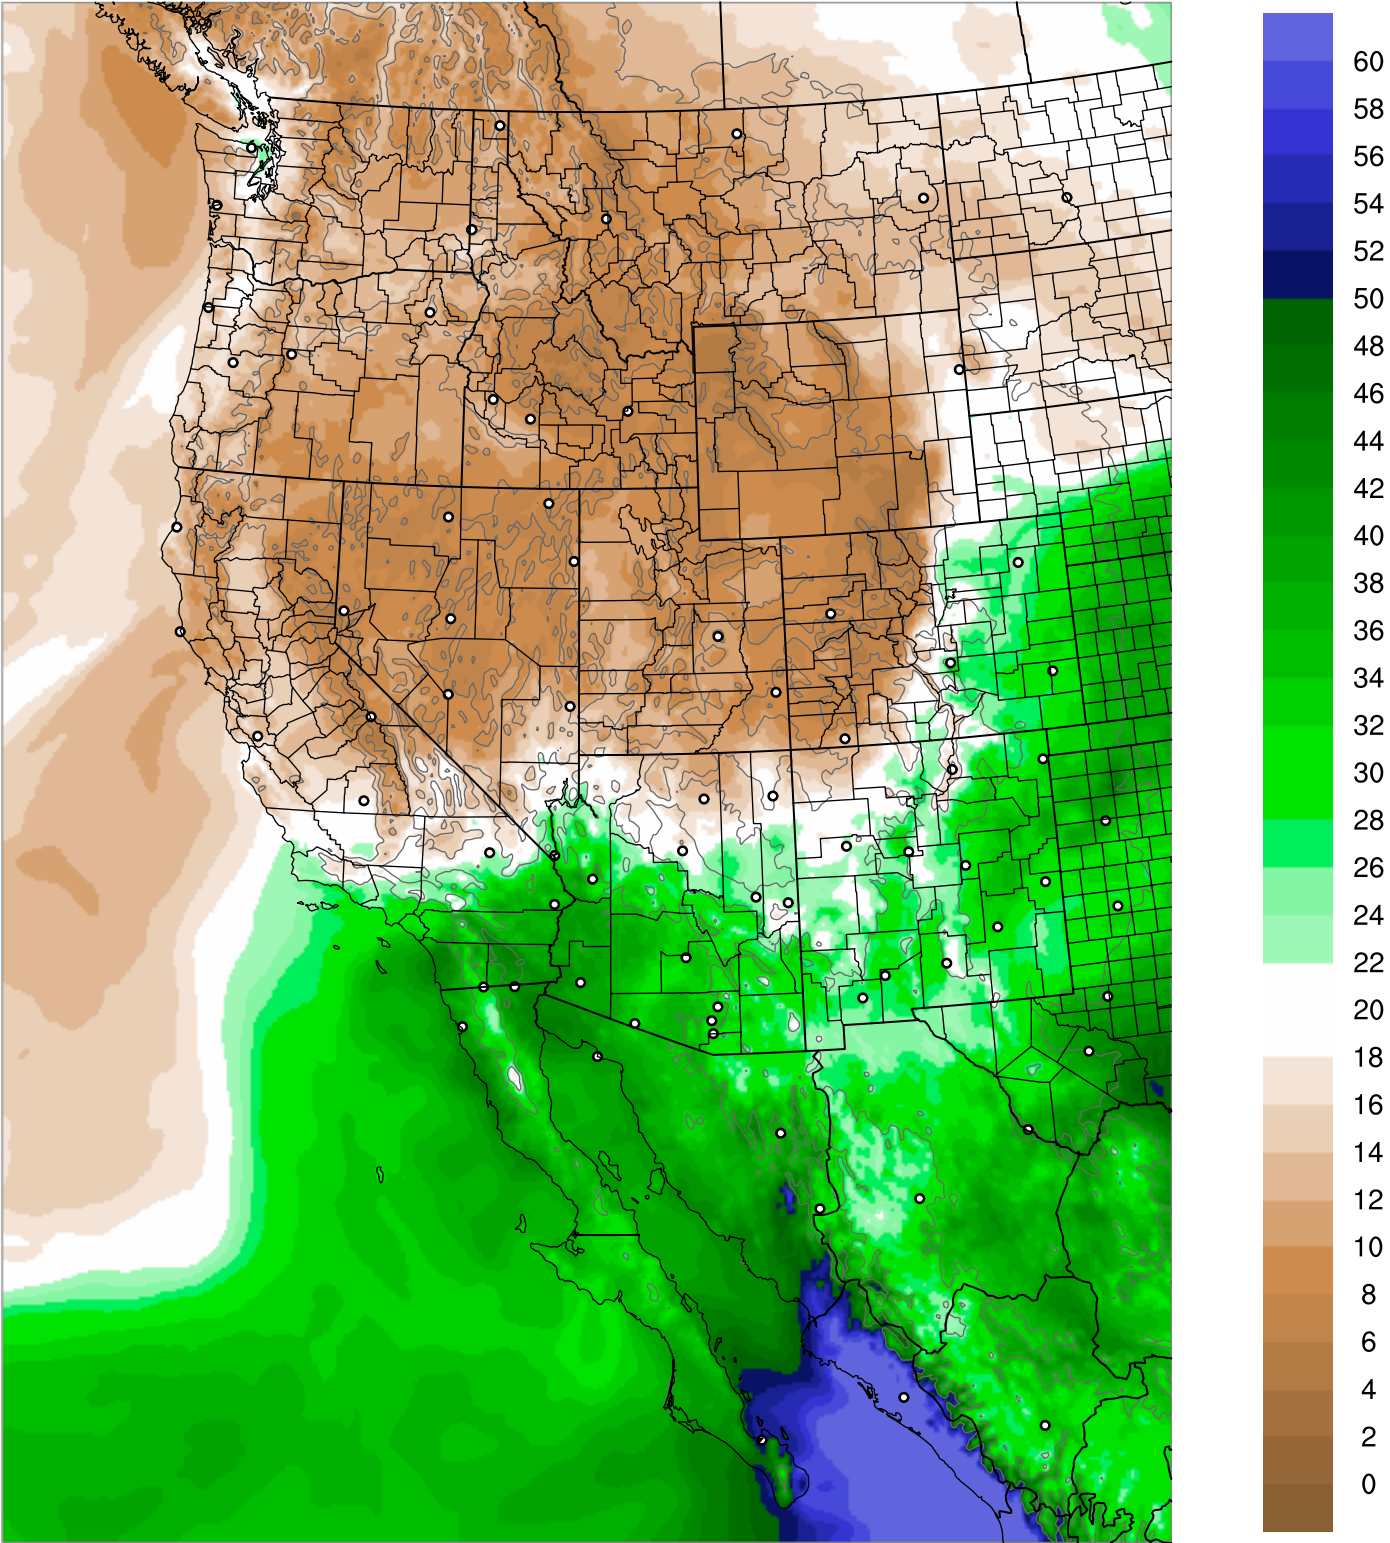

Corrected PWV 29 Aug 2021 23:45 UTC

PWV Error(mm) Obs-Init

Corrected PWV 29 Aug 2021 23:45 UTC

PWV Error(mm) Obs-Init