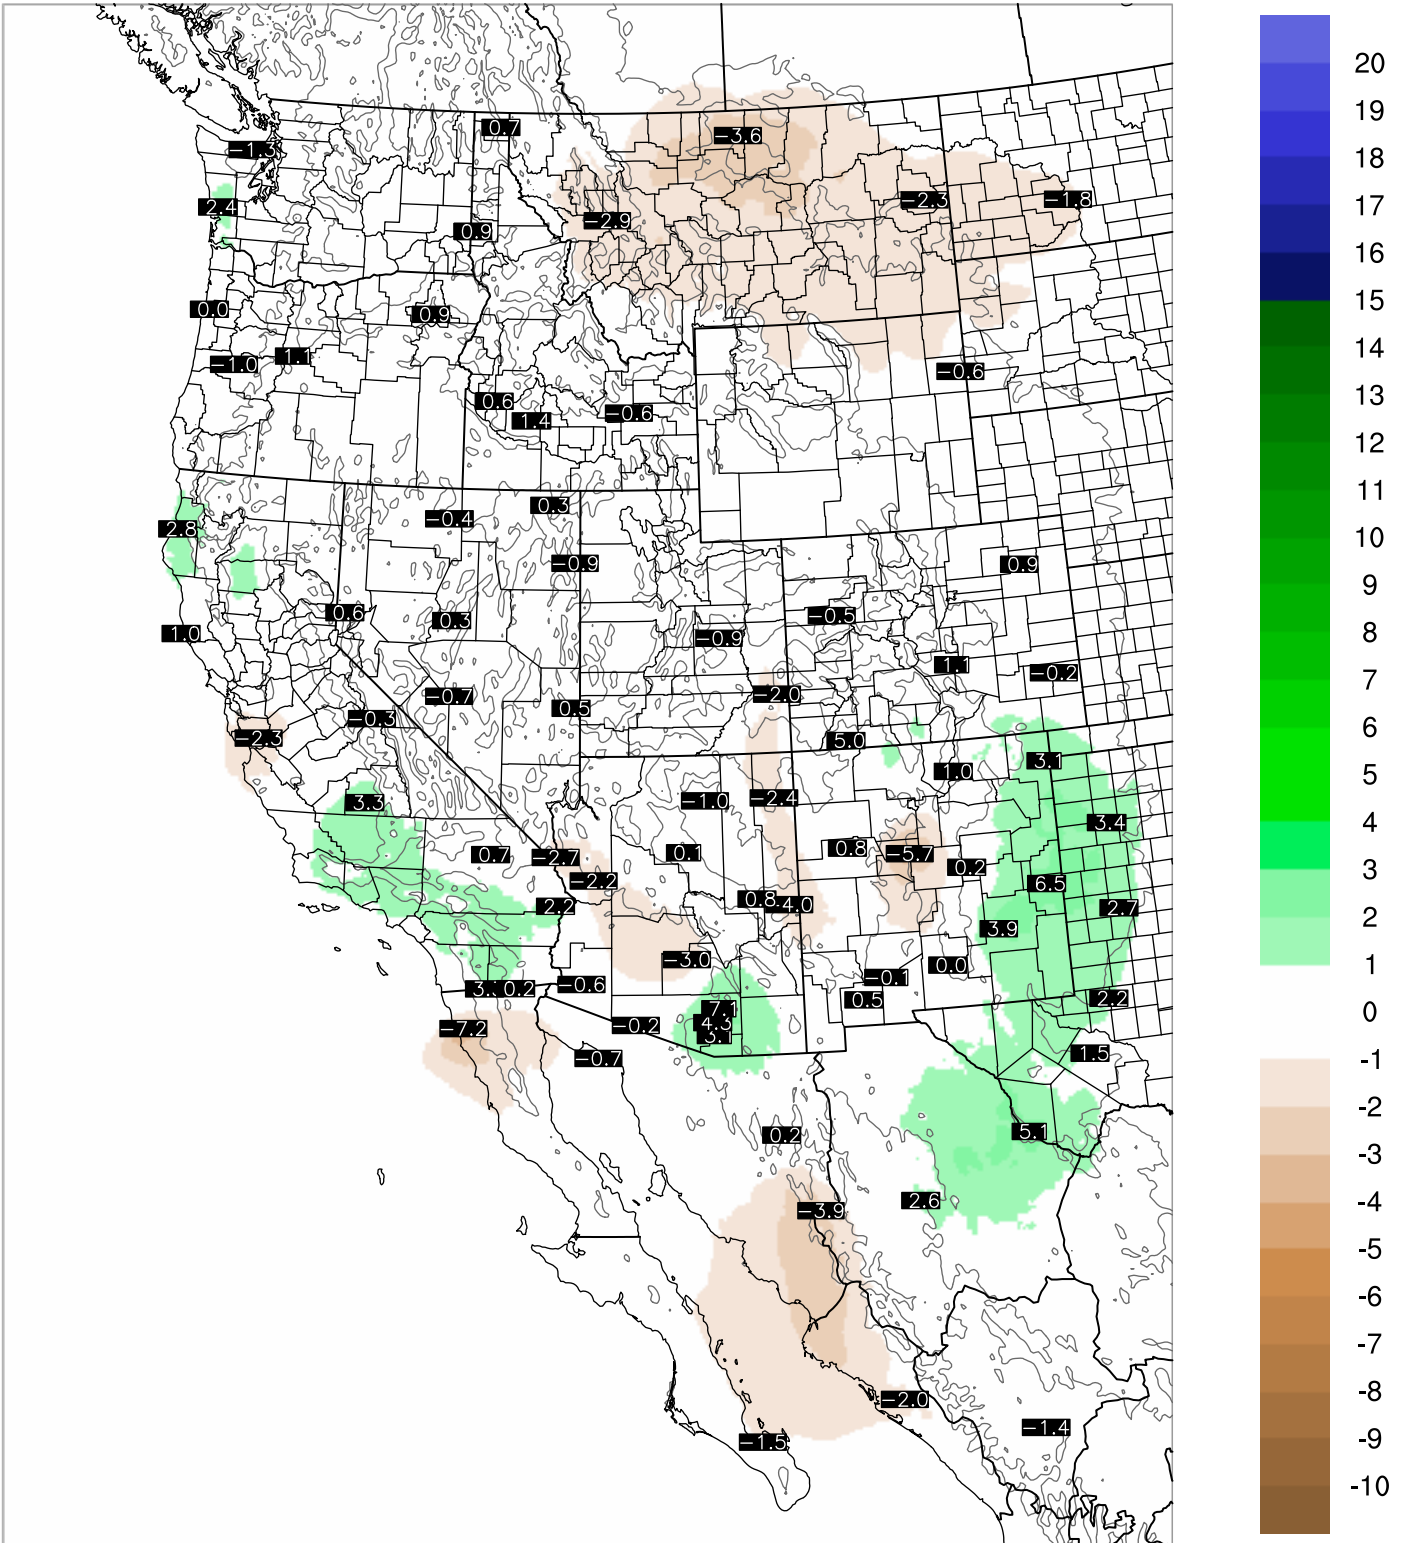

Corrected PWV 29 Aug 2021 23:45 UTC

PWV Error(mm) Obs-Init

Corrected PWV 29 Aug 2021 23:45 UTC

PWV Error(mm) Obs-Init