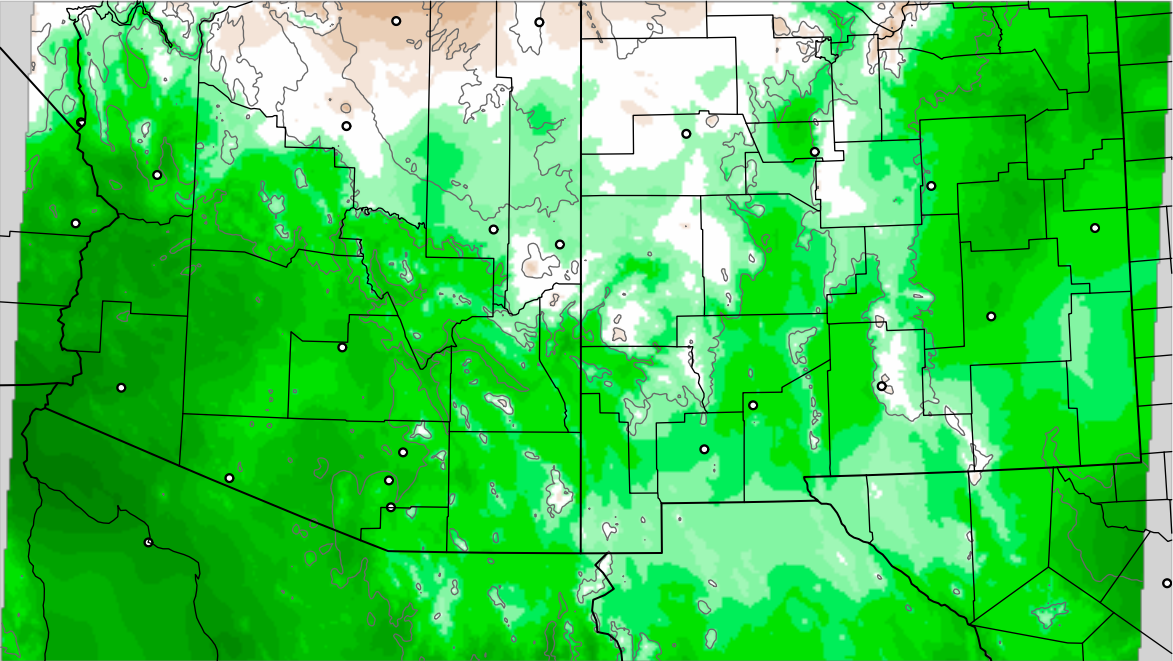

Corrected PWV 29 Aug 2021 23:45 UTC

PWV Error(mm) Obs-Init

Corrected PWV 29 Aug 2021 23:45 UTC

PWV Error(mm) Obs-Init