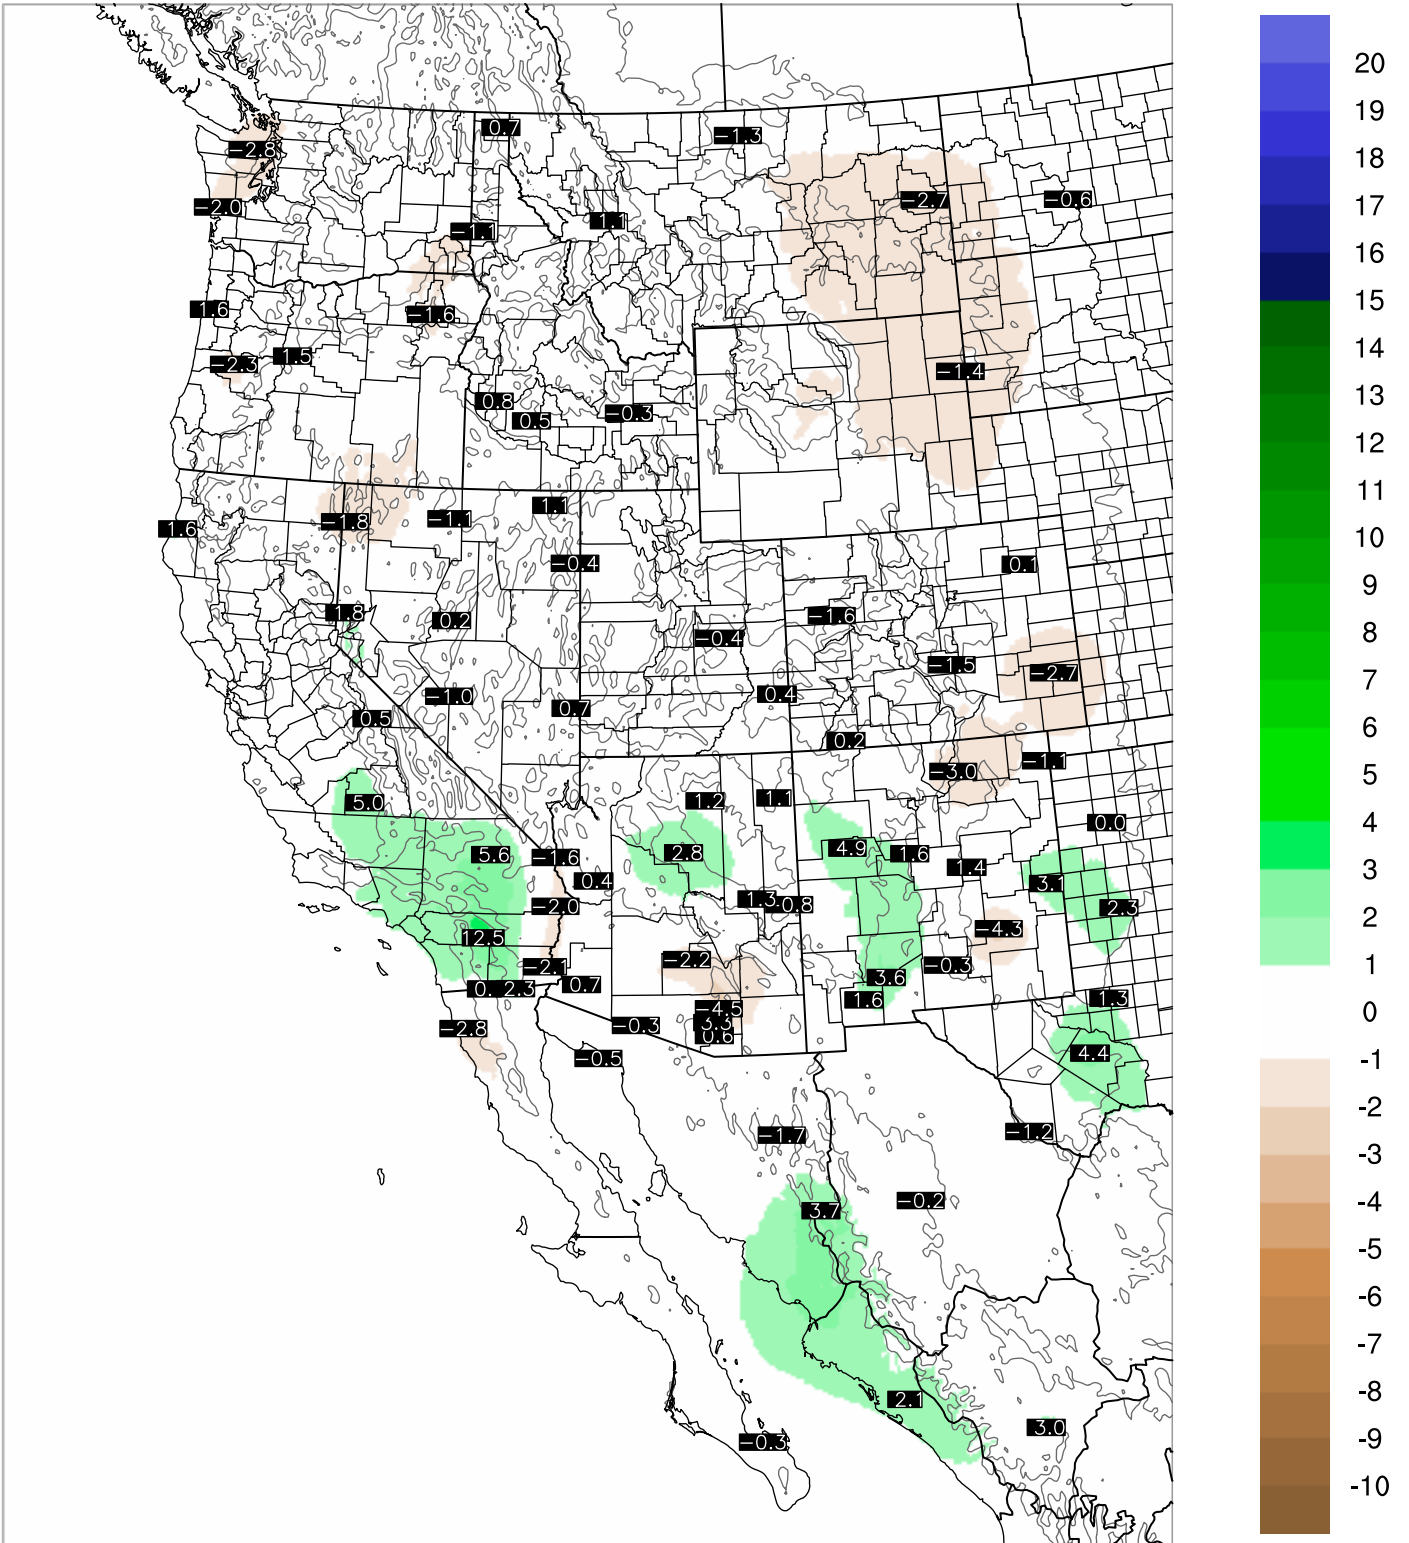

Corrected PWV 28 Aug 2021 23:45 UTC

PWV Error(mm) Obs-Init

Corrected PWV 28 Aug 2021 23:45 UTC

PWV Error(mm) Obs-Init