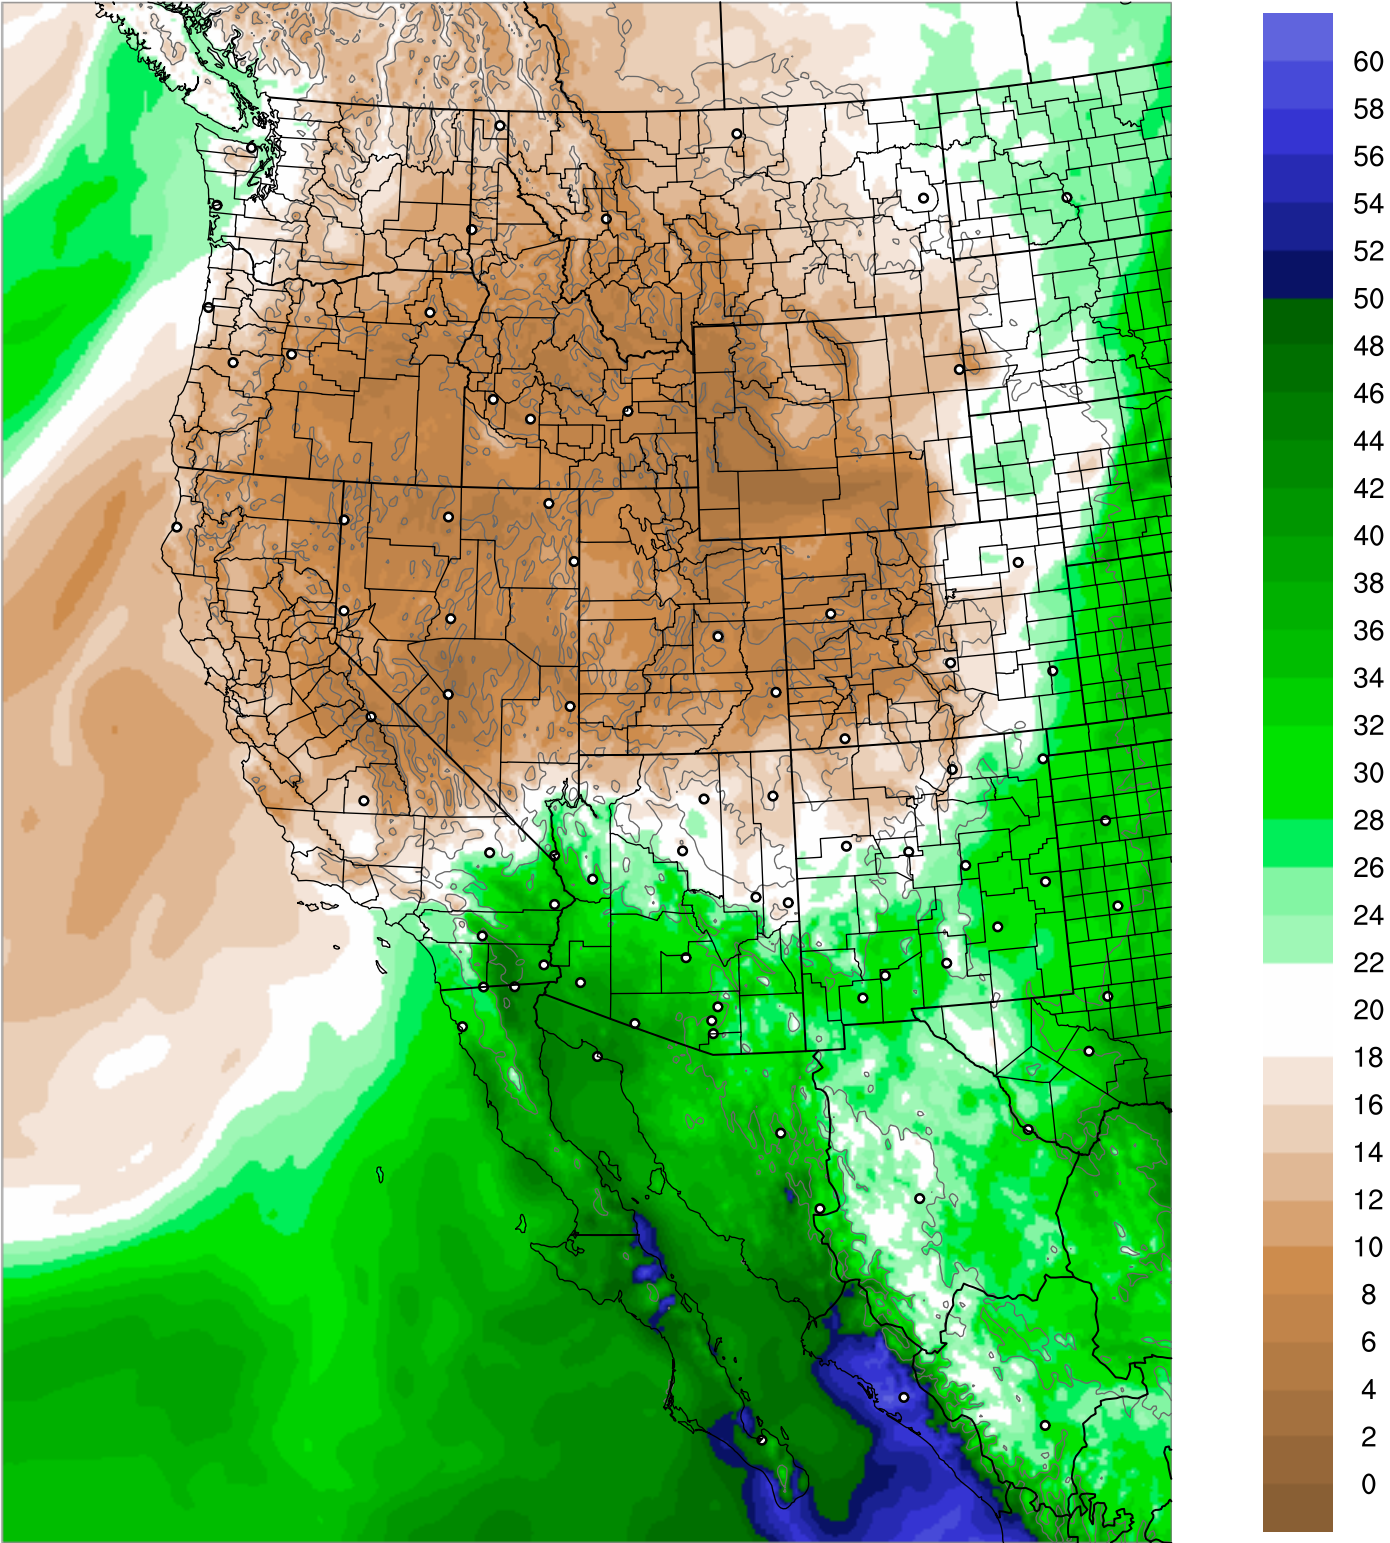

Corrected PWV 28 Aug 2021 23:45 UTC

PWV Error(mm) Obs-Init

Corrected PWV 28 Aug 2021 23:45 UTC

PWV Error(mm) Obs-Init