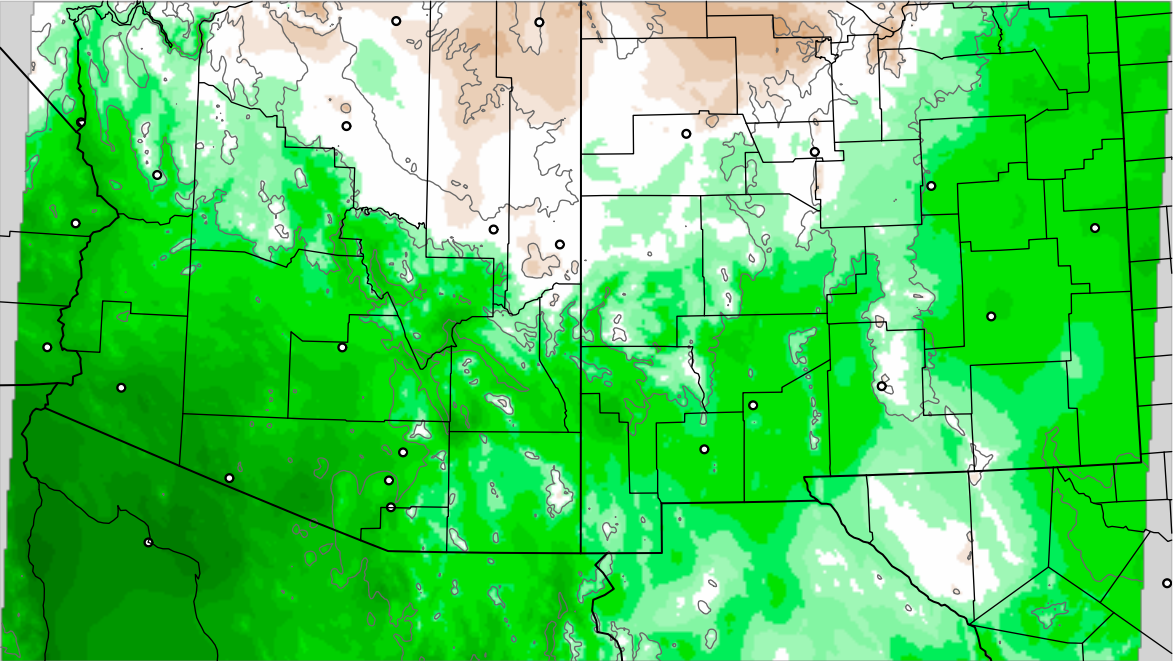

Corrected PWV 28 Aug 2021 23:45 UTC

PWV Error(mm) Obs-Init

Corrected PWV 28 Aug 2021 23:45 UTC

PWV Error(mm) Obs-Init