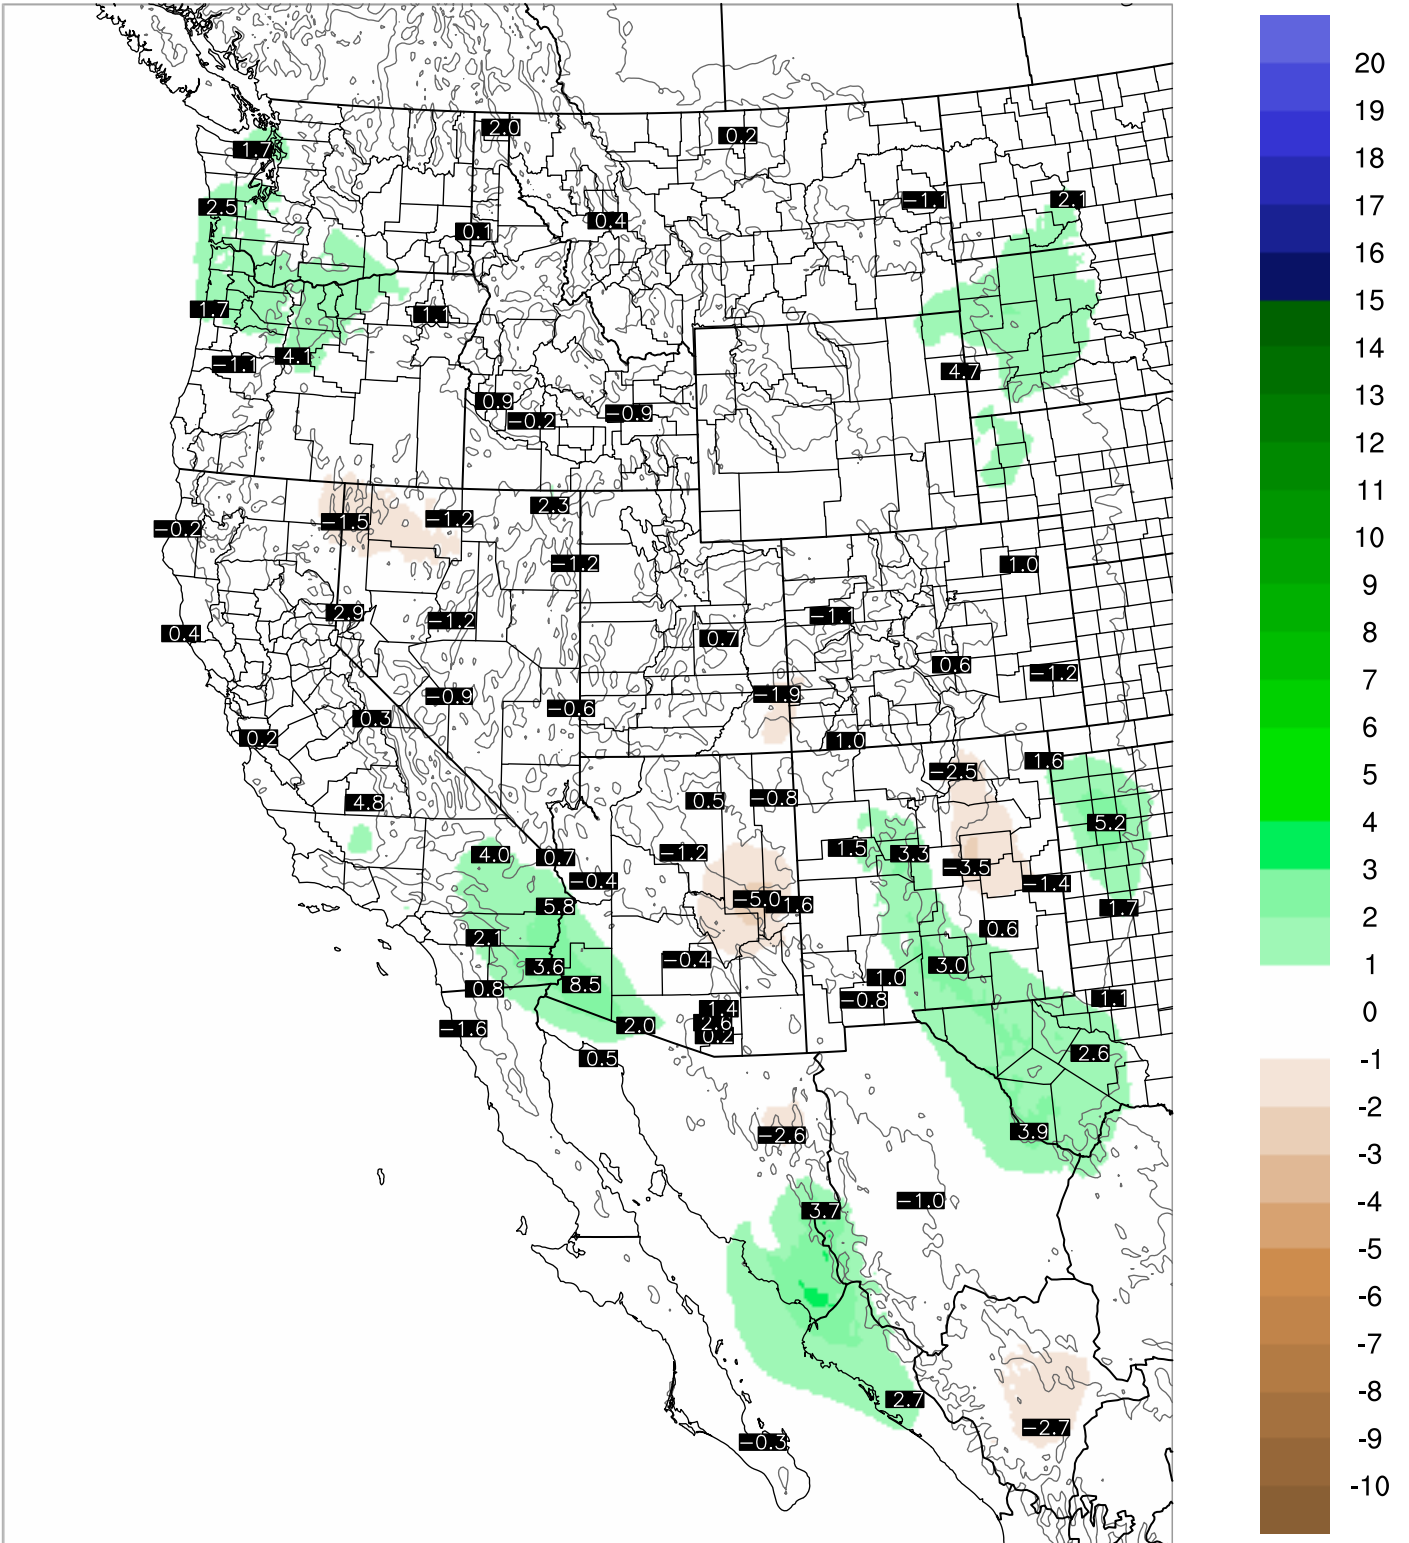

# Corrected PWV 27 Aug 2021 23:45 UTC

# PWV Error(mm) Obs-Init

Corrected PWV 27 Aug 2021 23:45 UTC

PWV Error(mm) Obs-Init