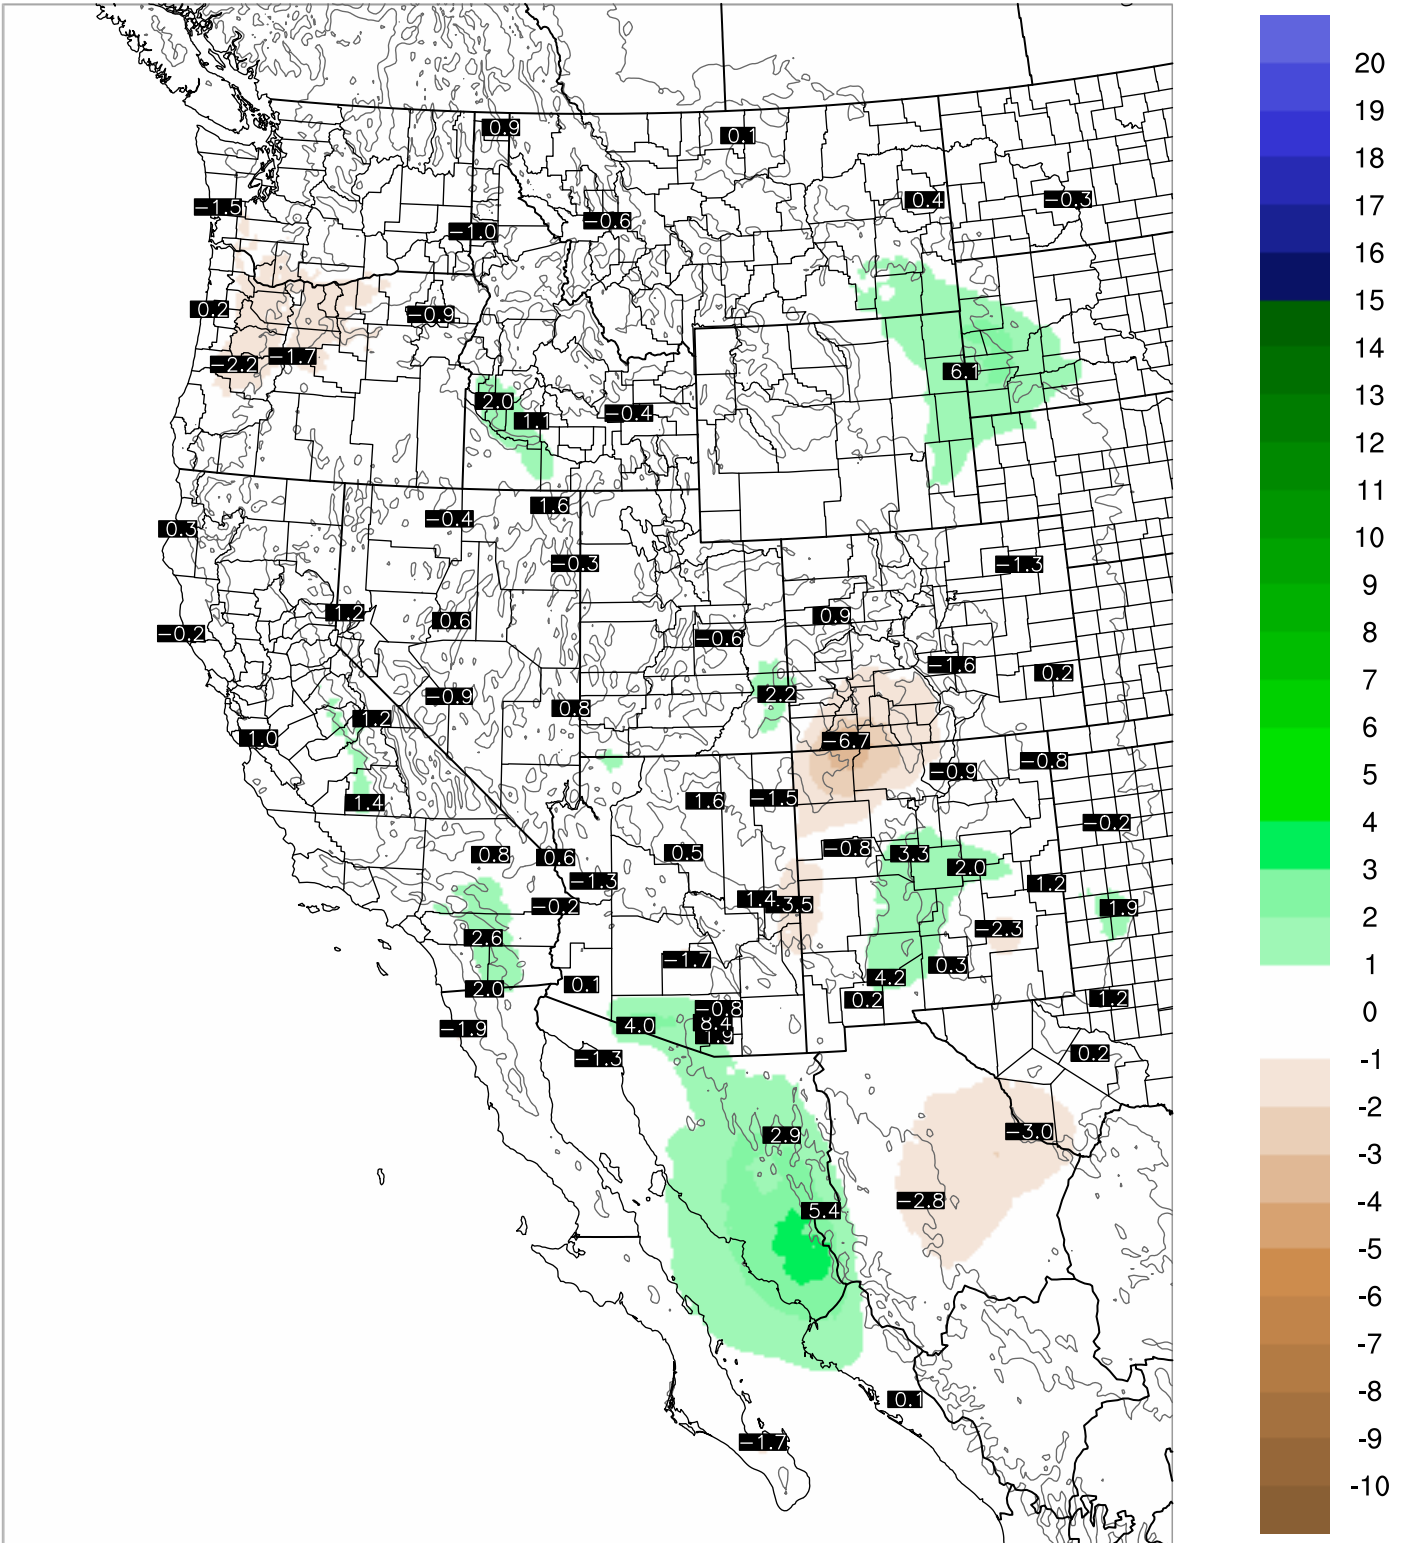

# PWV Error(mm) Obs-Init

Corrected PWV 26 Aug 2021 23:45 UTC

PWV Error(mm) Obs-Init