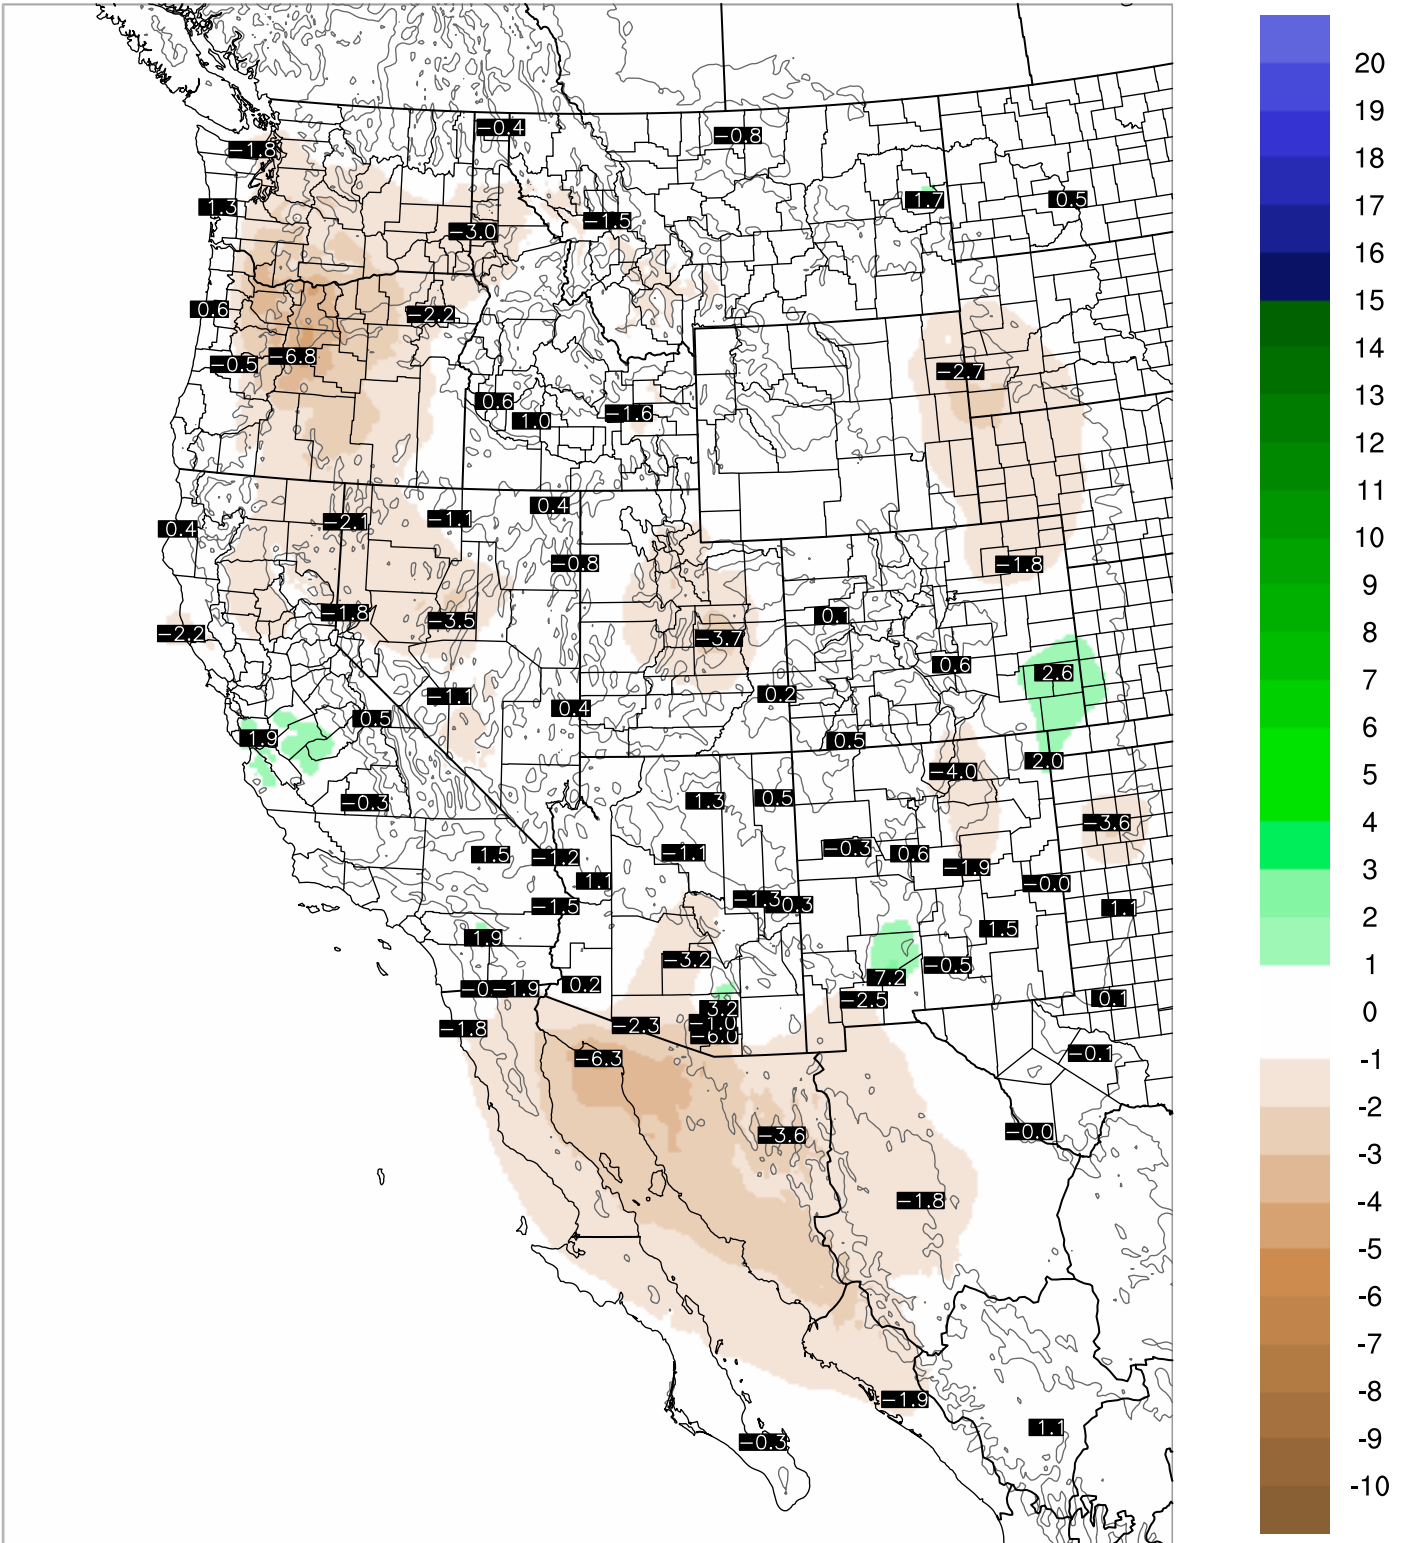

Corrected PWV 25 Aug 2021 23:45 UTC

PWV Error(mm) Obs-Init

Corrected PWV 25 Aug 2021 23:45 UTC

PWV Error(mm) Obs-Init