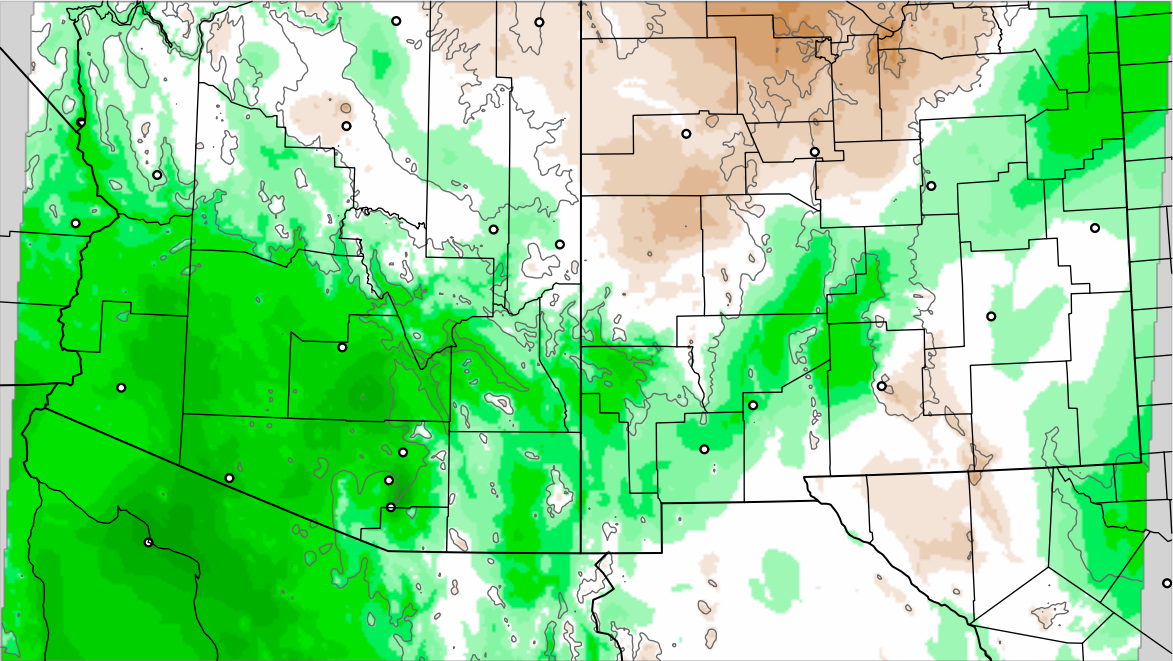

Corrected PWV 25 Aug 2021 23:45 UTC

PWV Error(mm) Obs-Init

Corrected PWV 25 Aug 2021 23:45 UTC

PWV Error(mm) Obs-Init