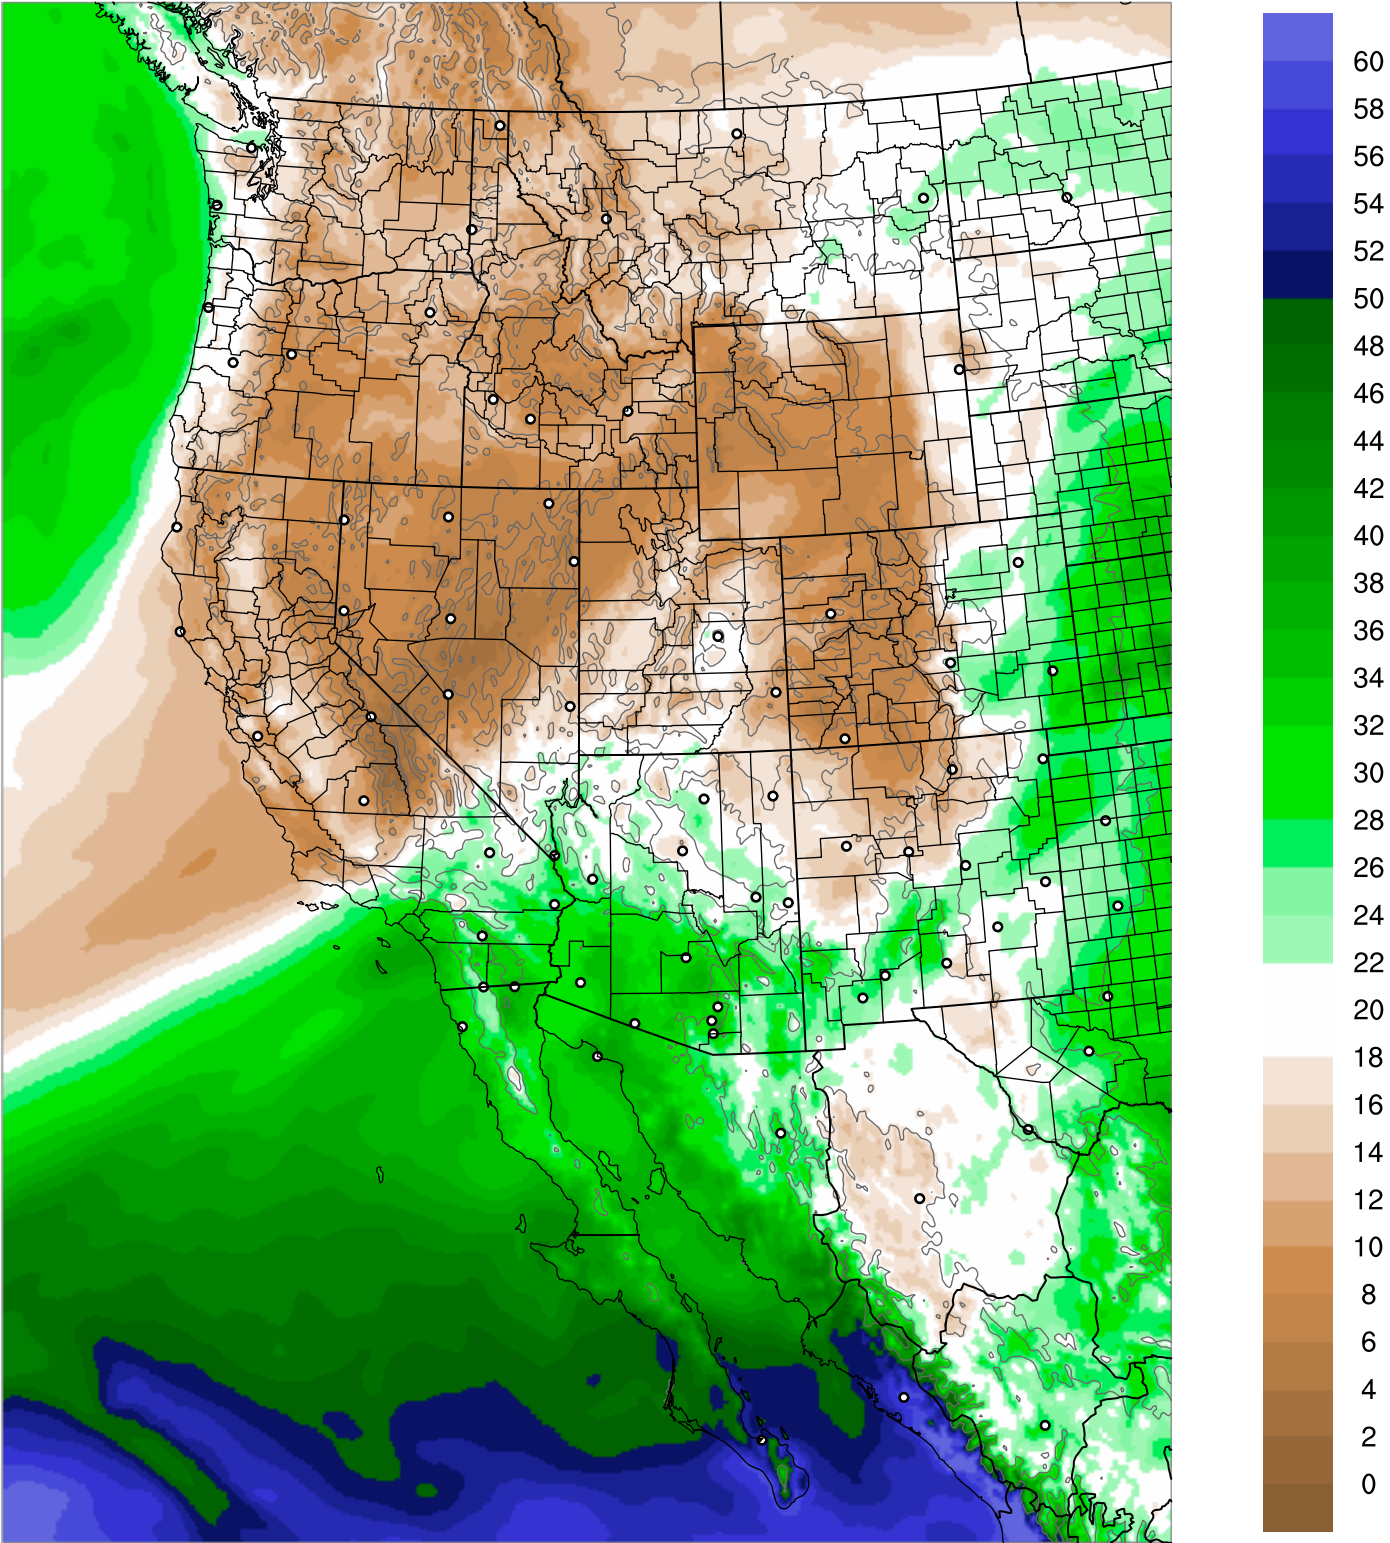

Corrected PWV 25 Aug 2021 23:45 UTC

PWV Error(mm) Obs-Init

Corrected PWV 25 Aug 2021 23:45 UTC

PWV Error(mm) Obs-Init