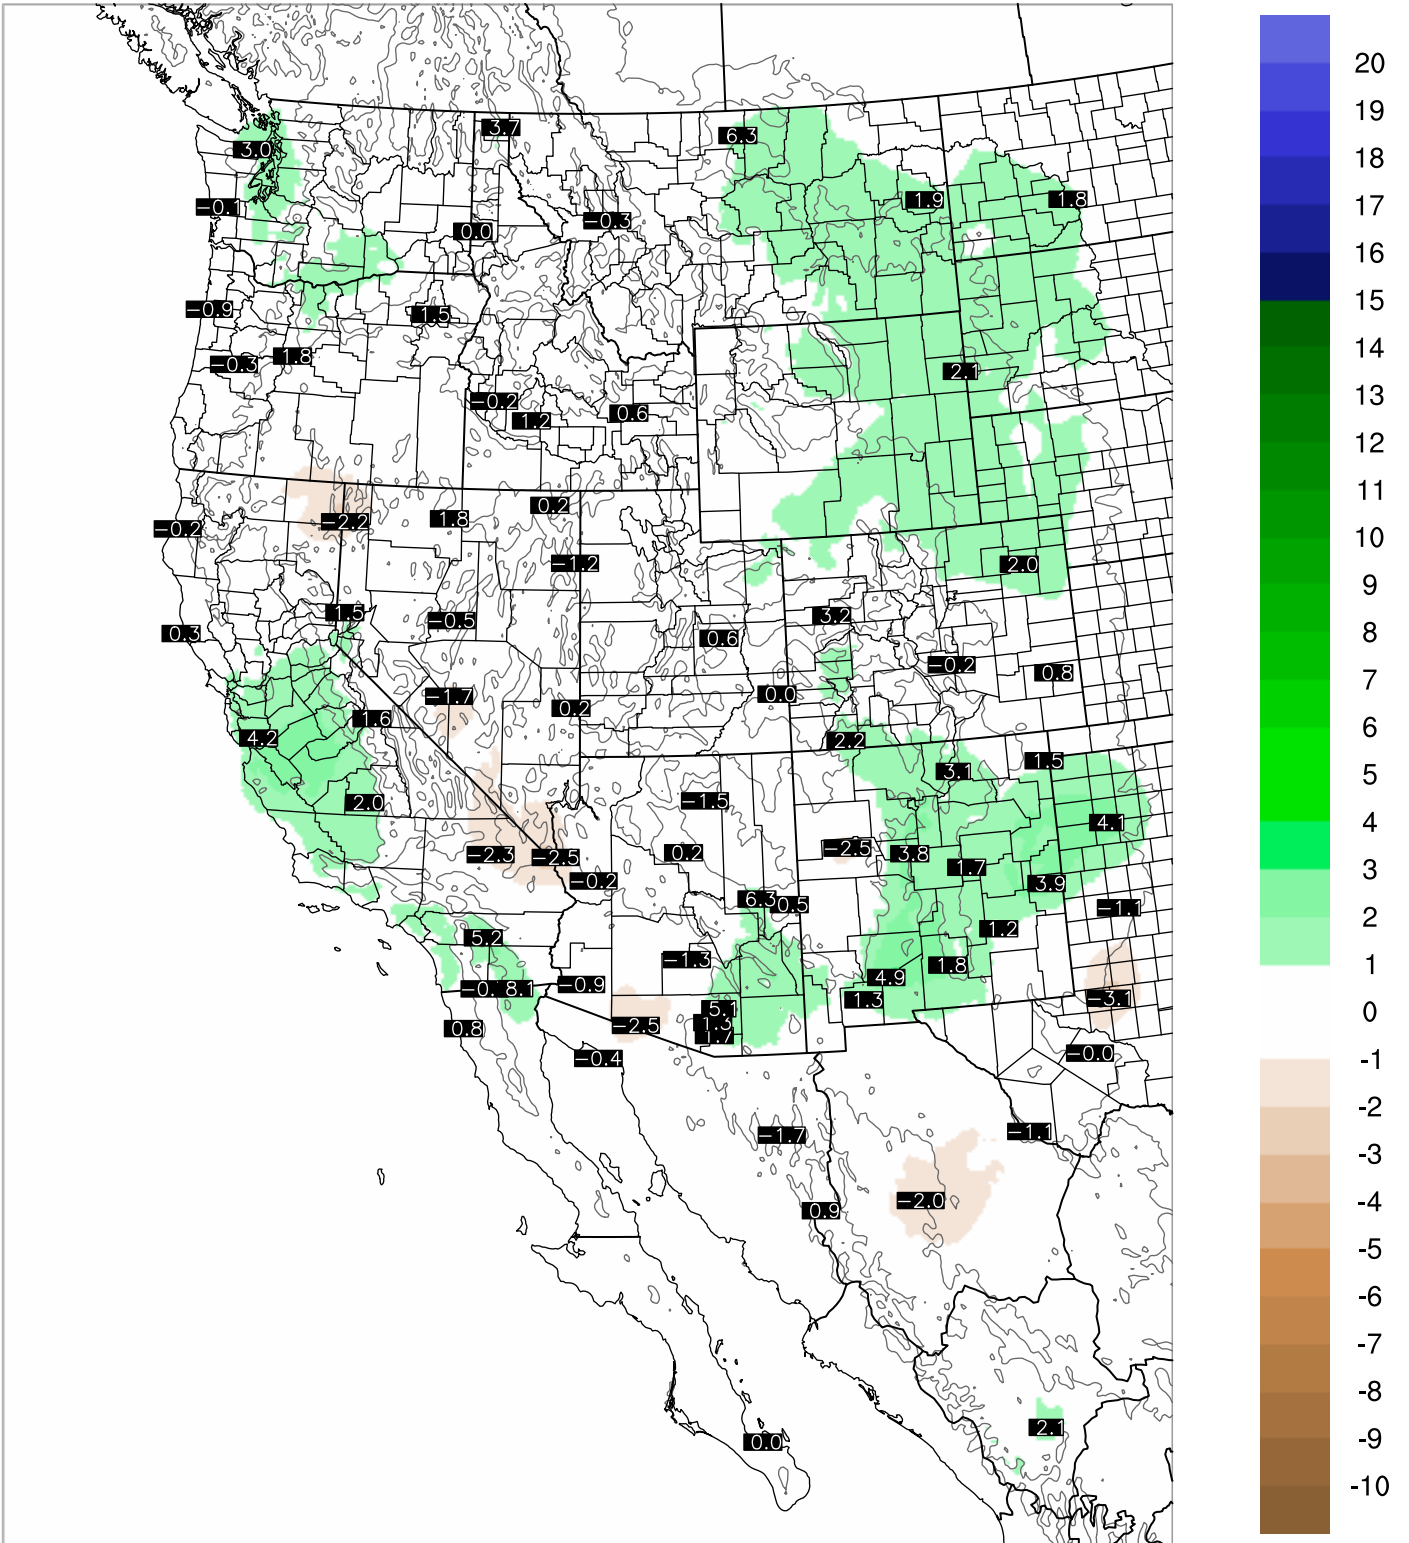

# Corrected PWV 23 Aug 2021 23:45 UTC

# PWV Error(mm) Obs-Init

Corrected PWV 23 Aug 2021 23:45 UTC

PWV Error(mm) Obs-Init