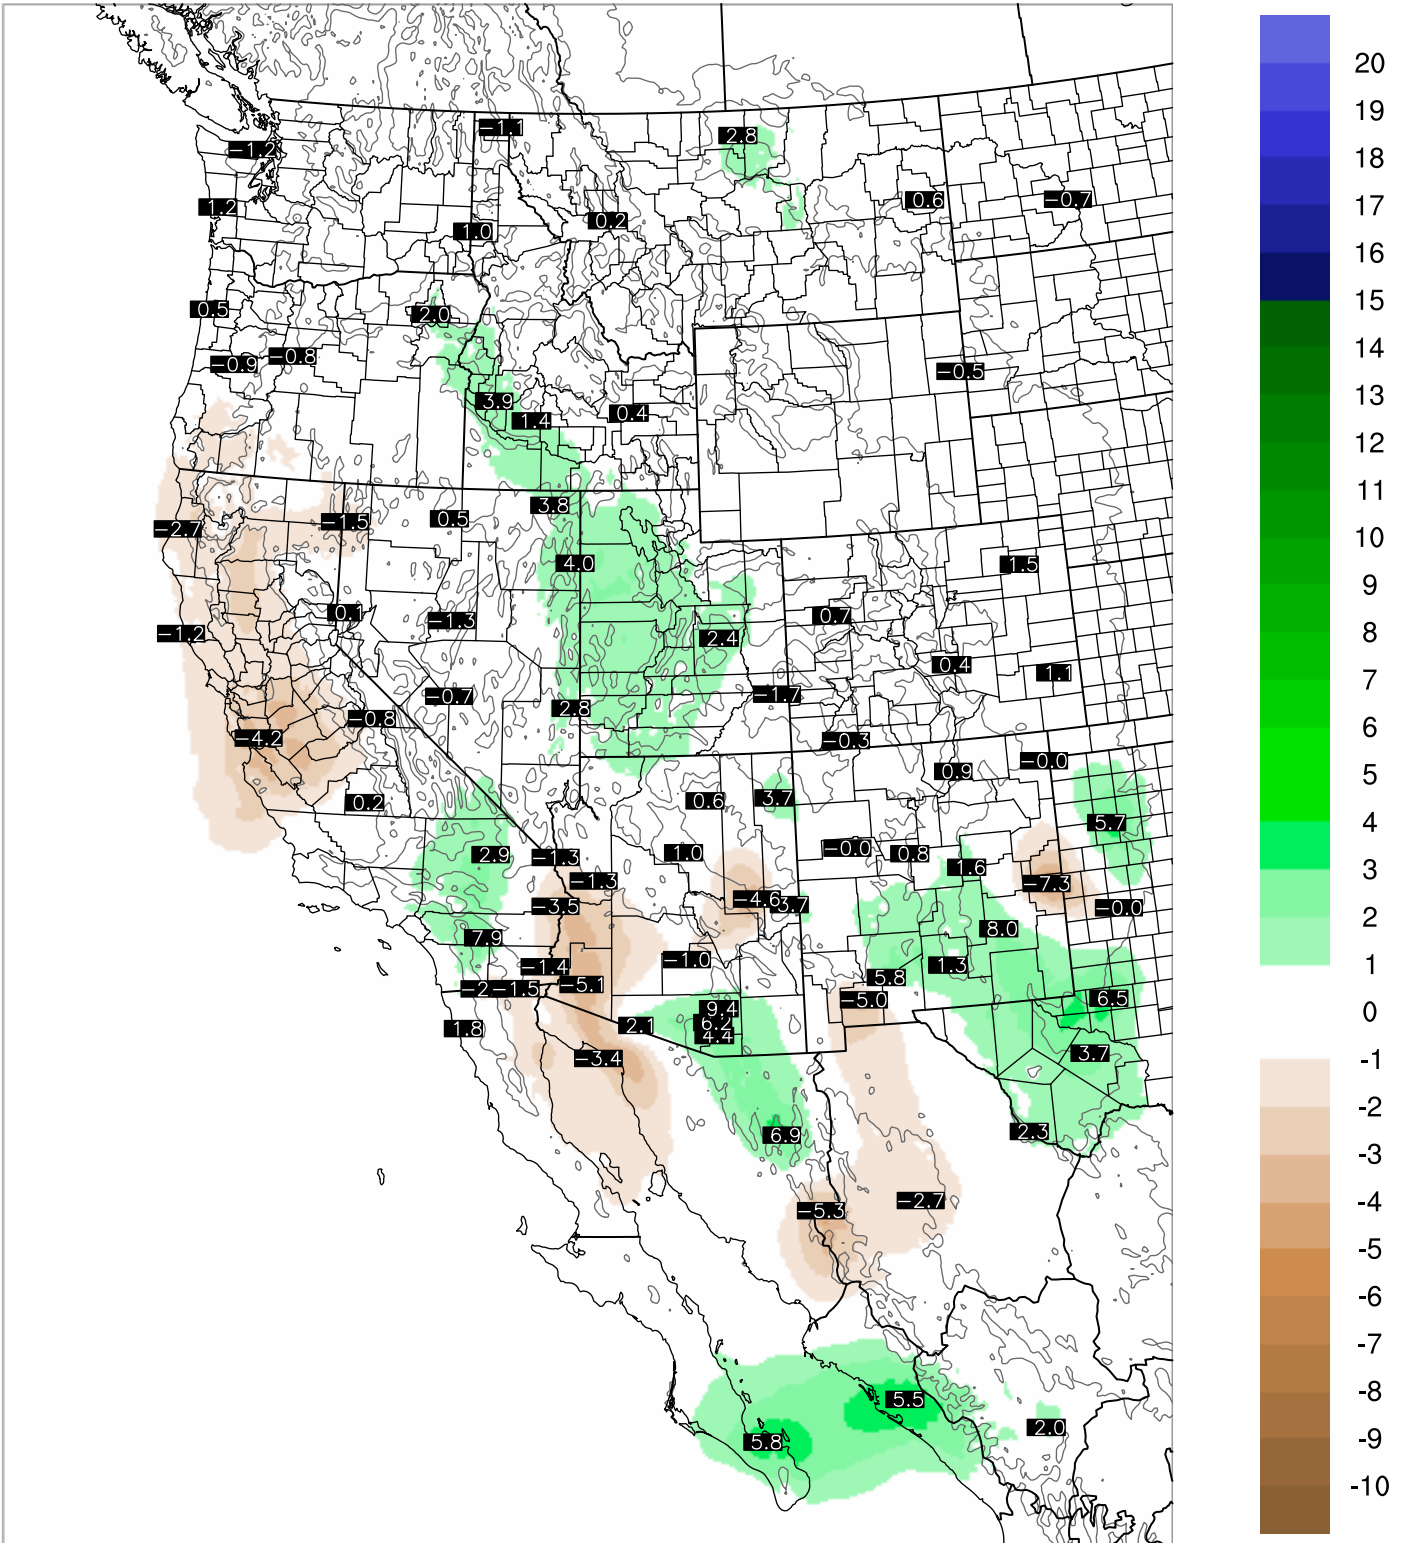

Corrected PWV 21 Aug 2021 23:45 UTC

PWV Error(mm) Obs-Init

Corrected PWV 21 Aug 2021 23:45 UTC

PWV Error(mm) Obs-Init