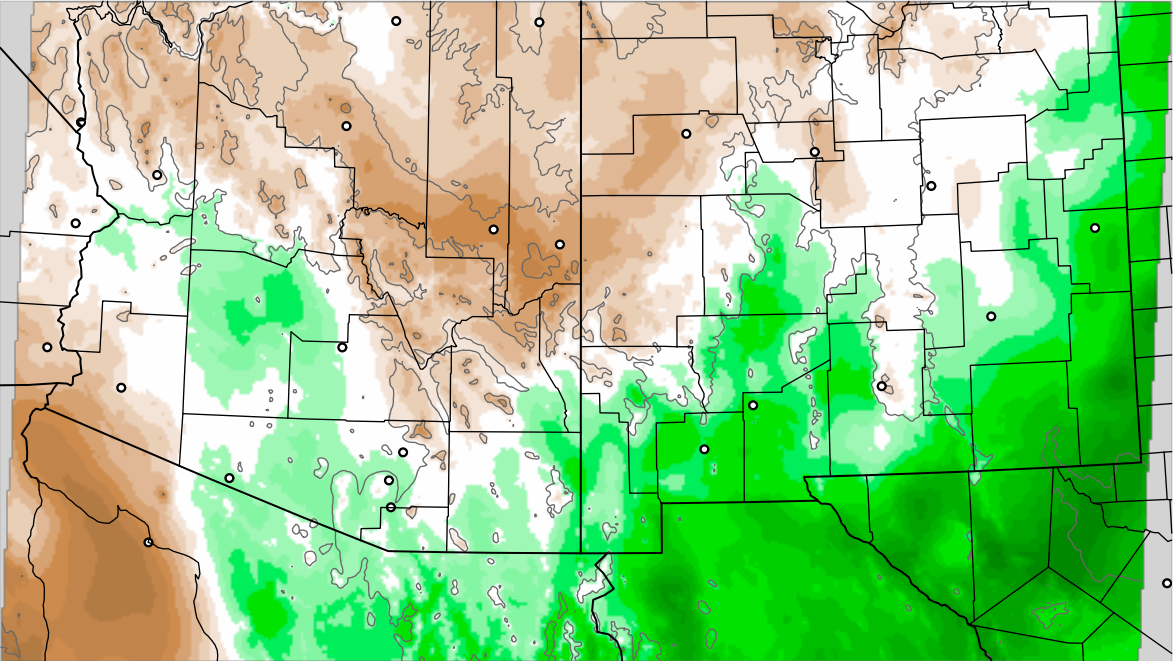

Corrected PWV 21 Aug 2021 23:45 UTC

PWV Error(mm) Obs-Init

Corrected PWV 21 Aug 2021 23:45 UTC

PWV Error(mm) Obs-Init