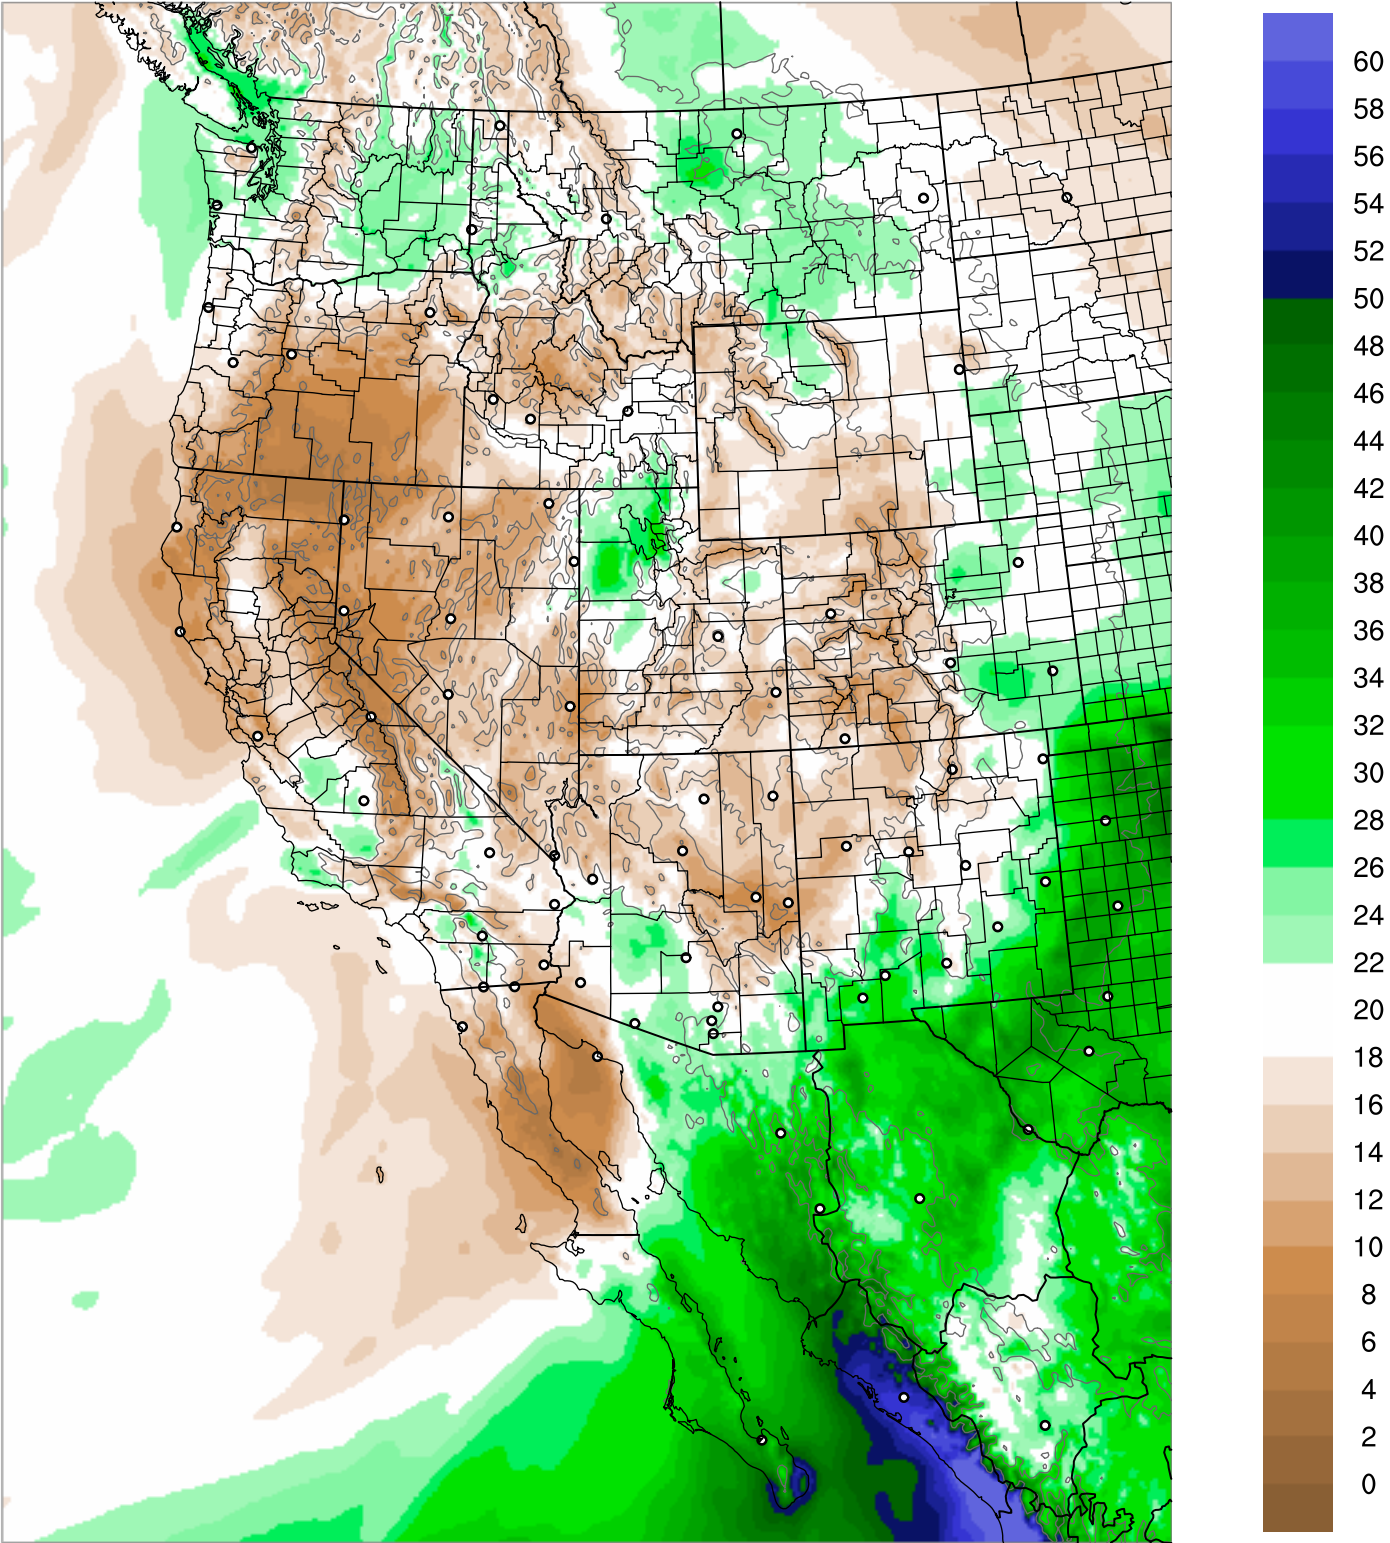

Corrected PWV 21 Aug 2021 23:45 UTC

PWV Error(mm) Obs-Init

Corrected PWV 21 Aug 2021 23:45 UTC

PWV Error(mm) Obs-Init