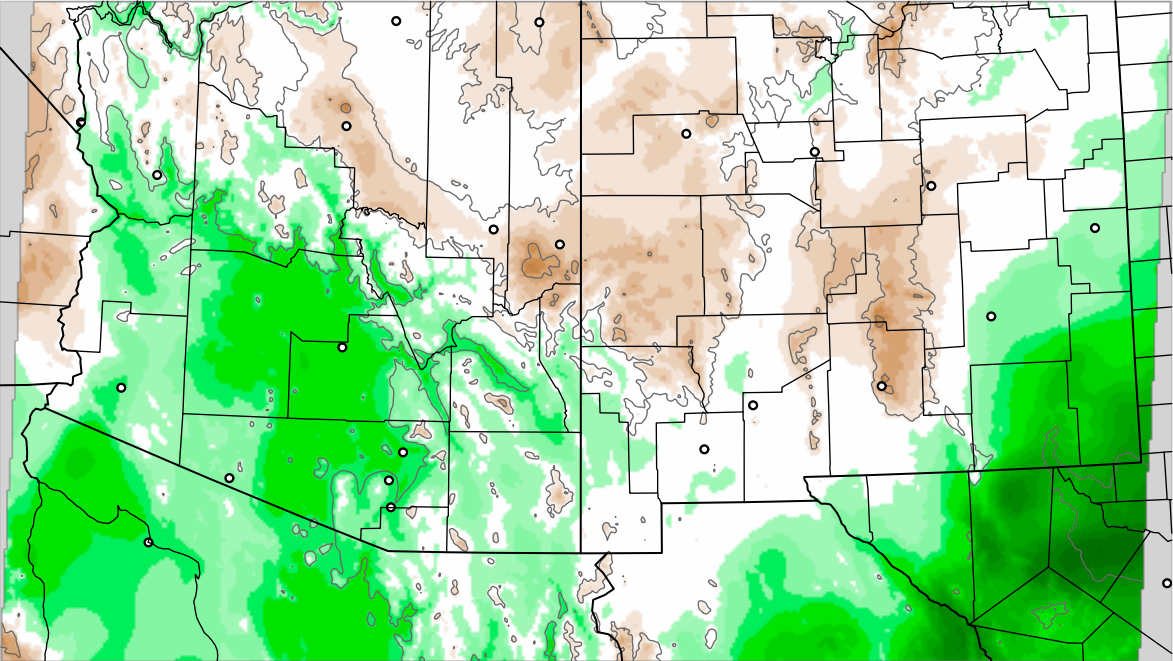

# PWV Error(mm) Obs-Init

Corrected PWV 19 Aug 2021 23:45 UTC

PWV Error(mm) Obs-Init