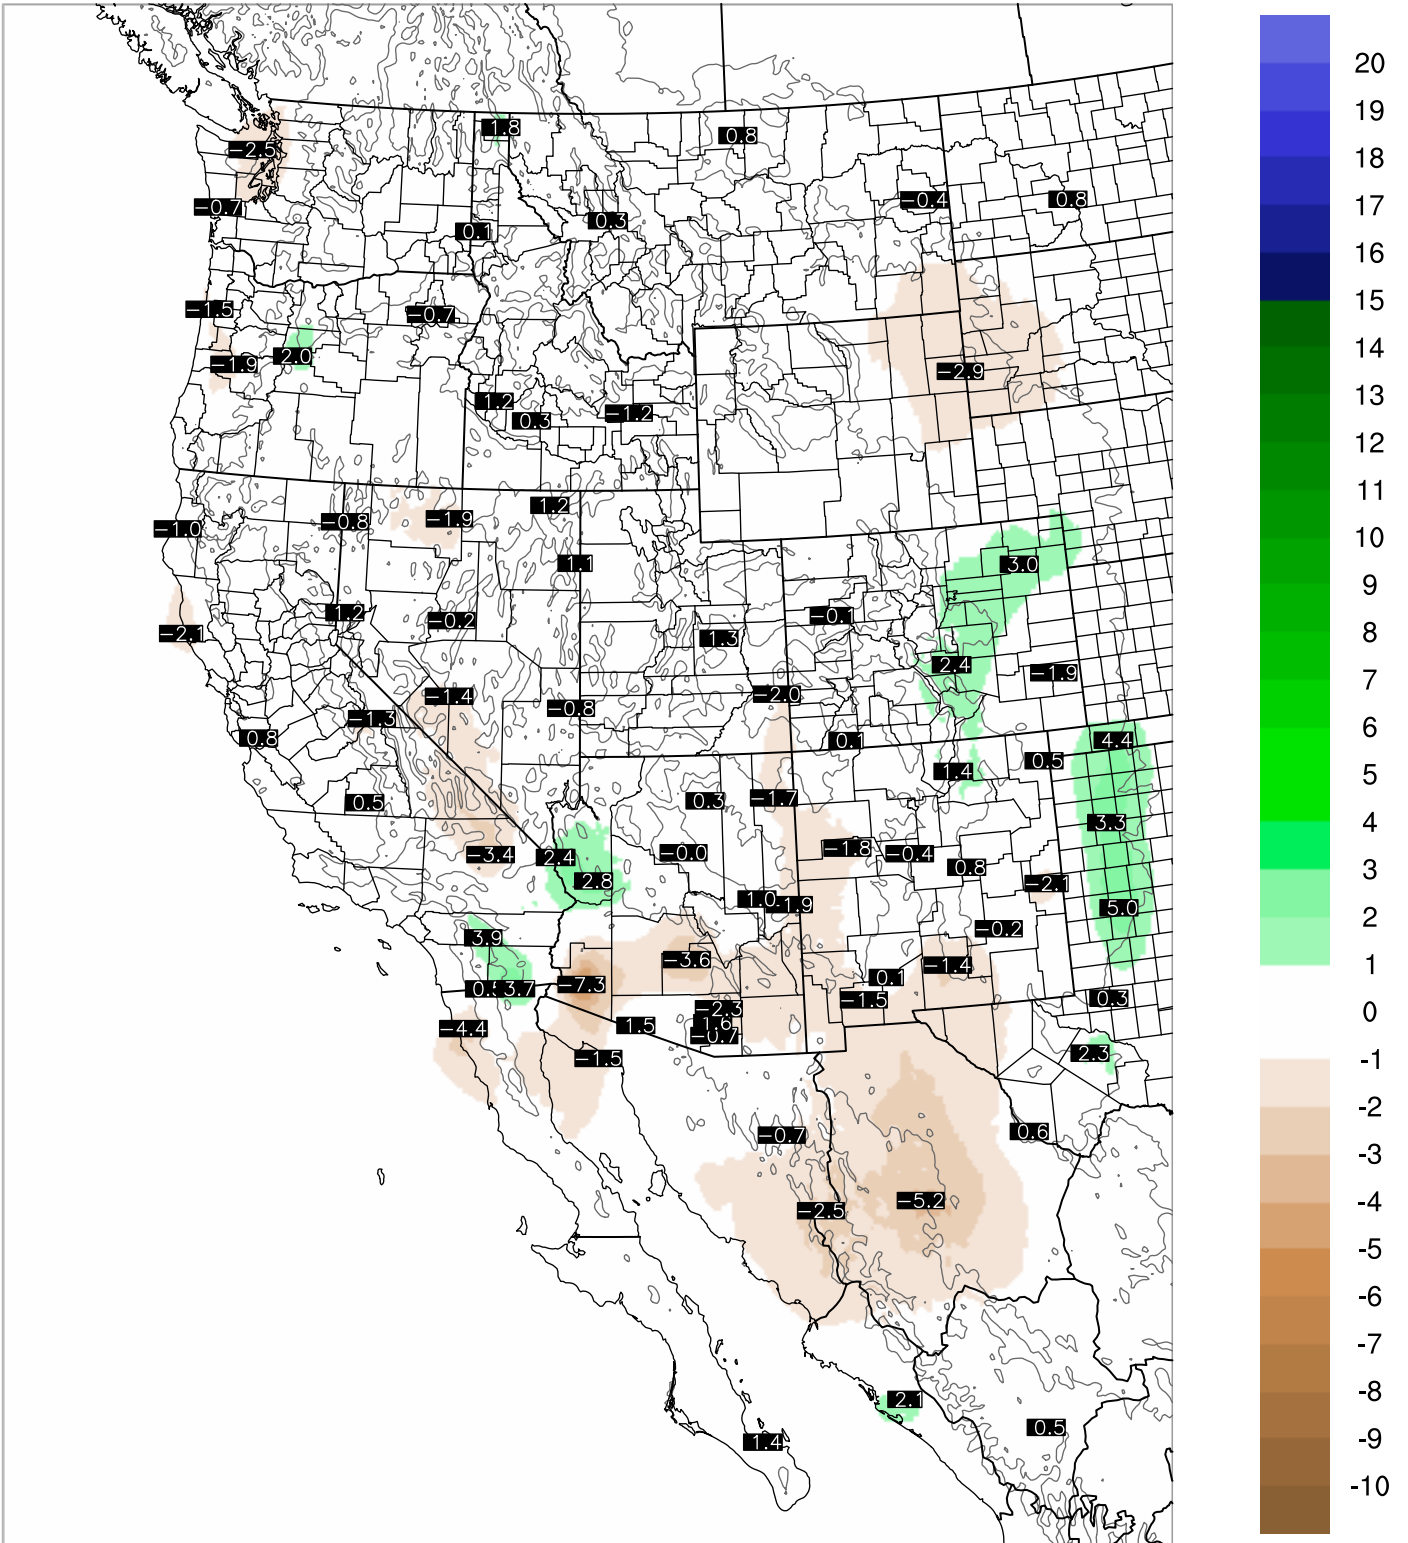

# Corrected PWV 19 Aug 2021 23:45 UTC

# PWV Error(mm) Obs-Init

Corrected PWV 19 Aug 2021 23:45 UTC

PWV Error(mm) Obs-Init