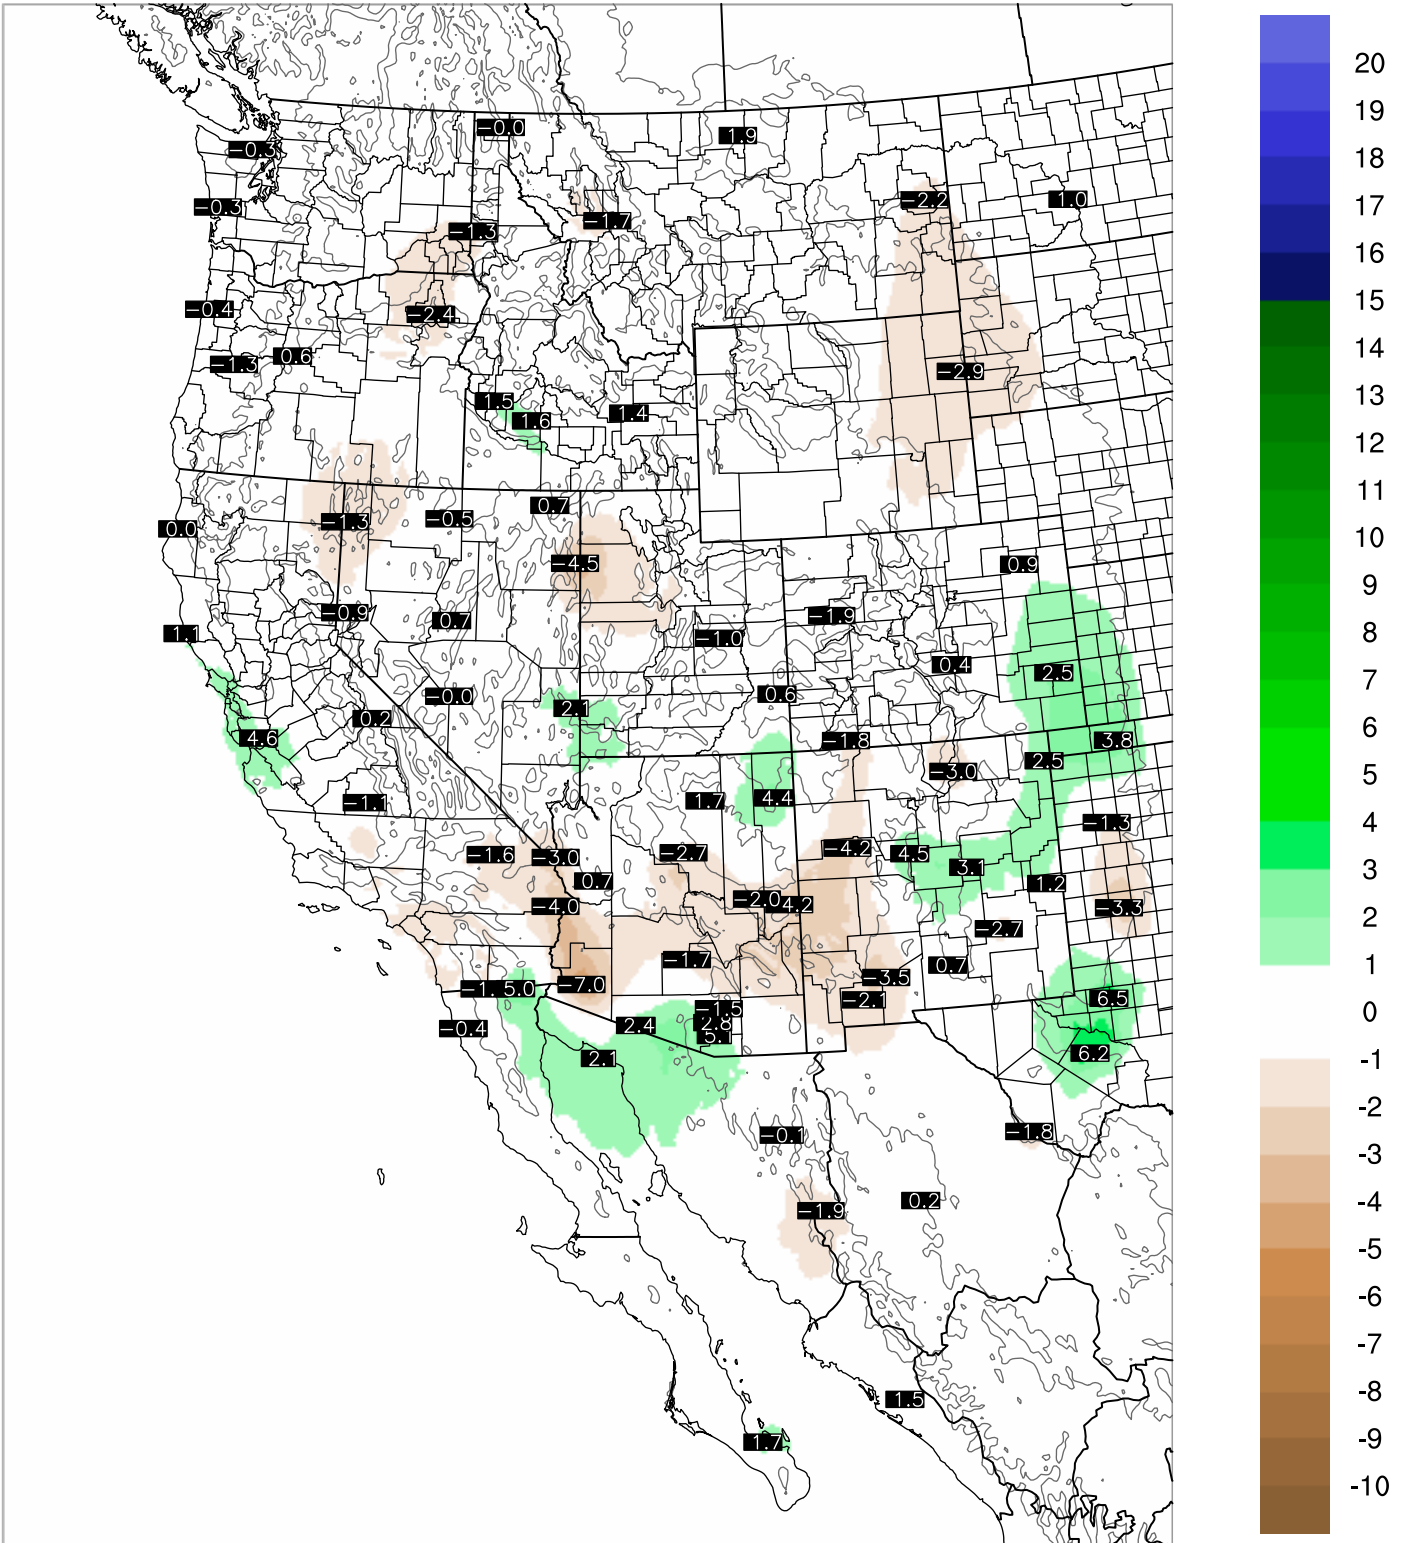

# Corrected PWV 18 Aug 2021 23:45 UTC

# PWV Error(mm) Obs-Init

Corrected PWV 18 Aug 2021 23:45 UTC

PWV Error(mm) Obs-Init