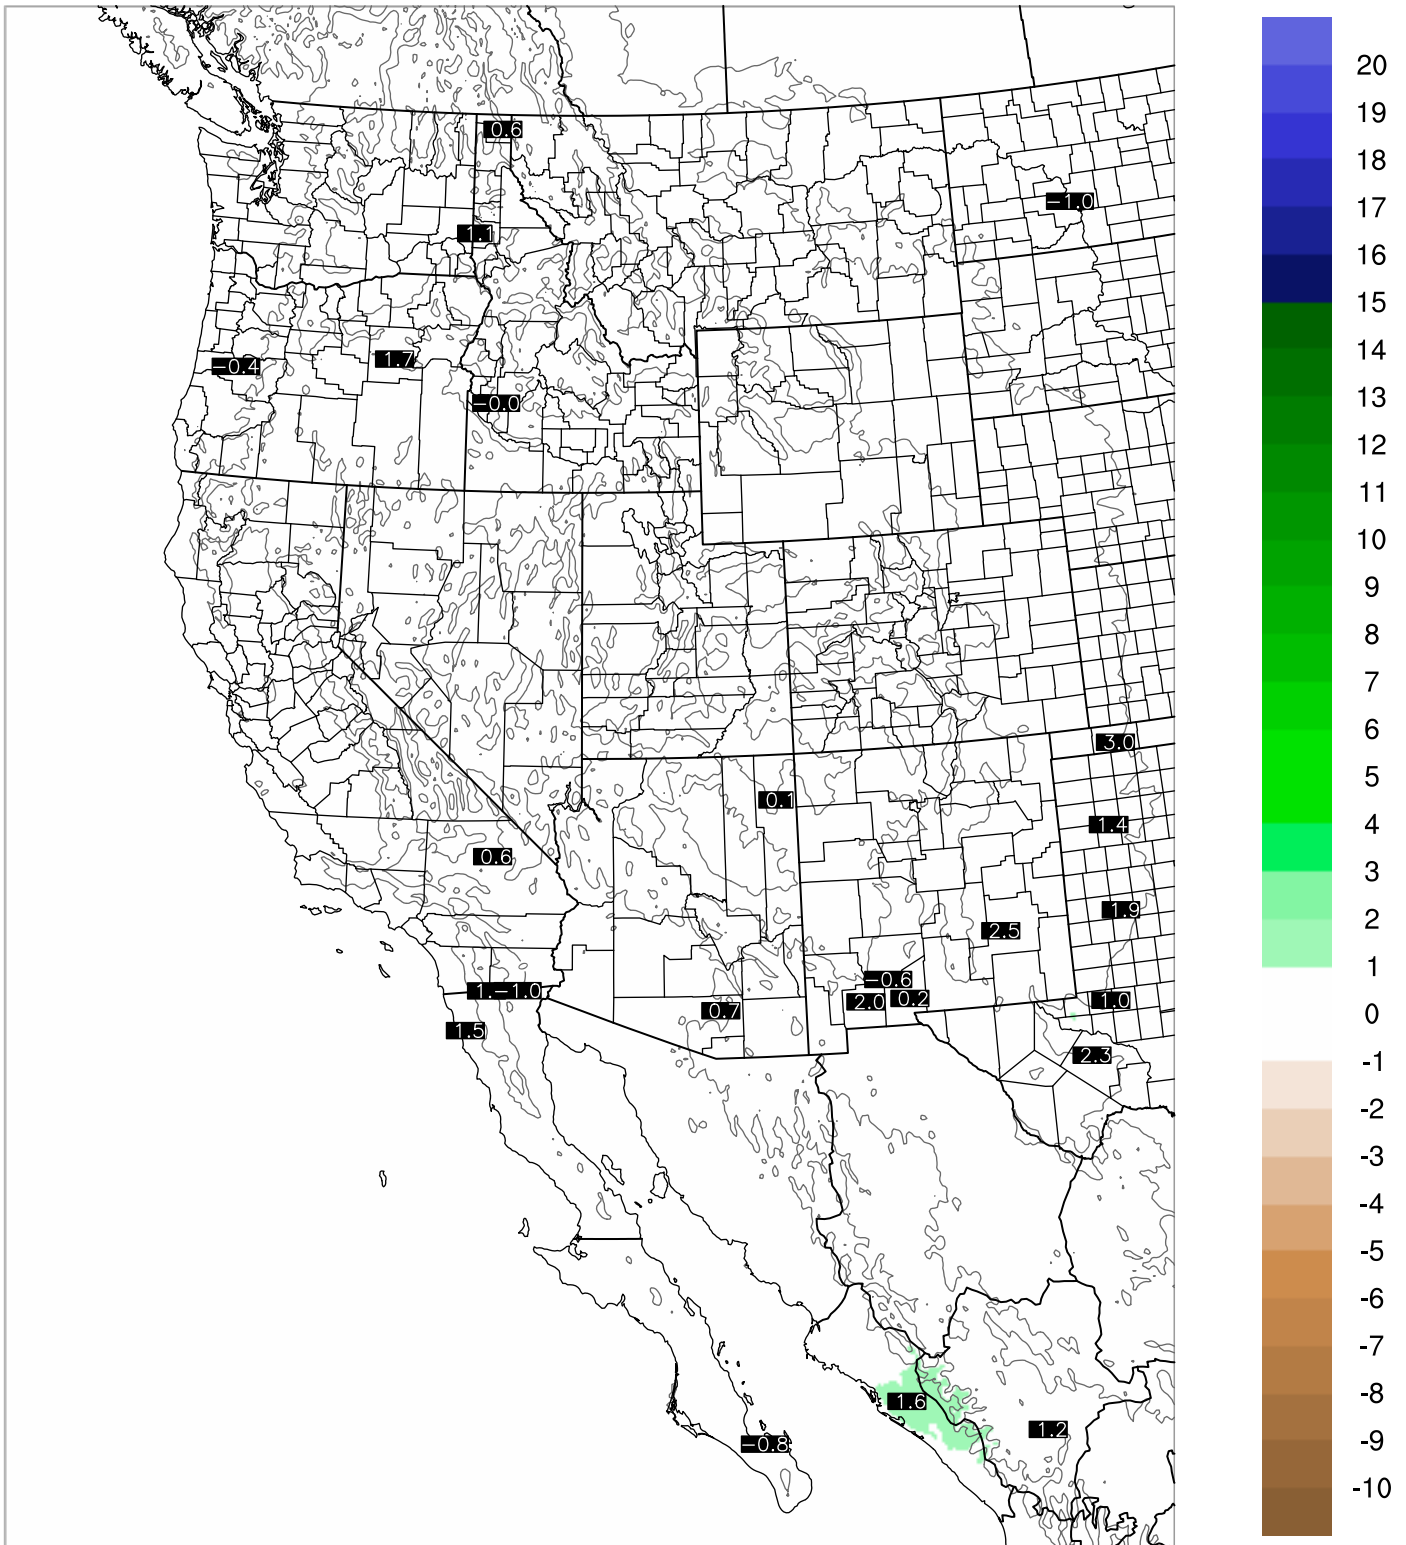

# Corrected PWV 9 Jan 2023 23:45 UTC

# PWV Error(mm) Obs-Init

Corrected PWV 9 Jan 2023 23:45 UTC

PWV Error(mm) Obs-Init