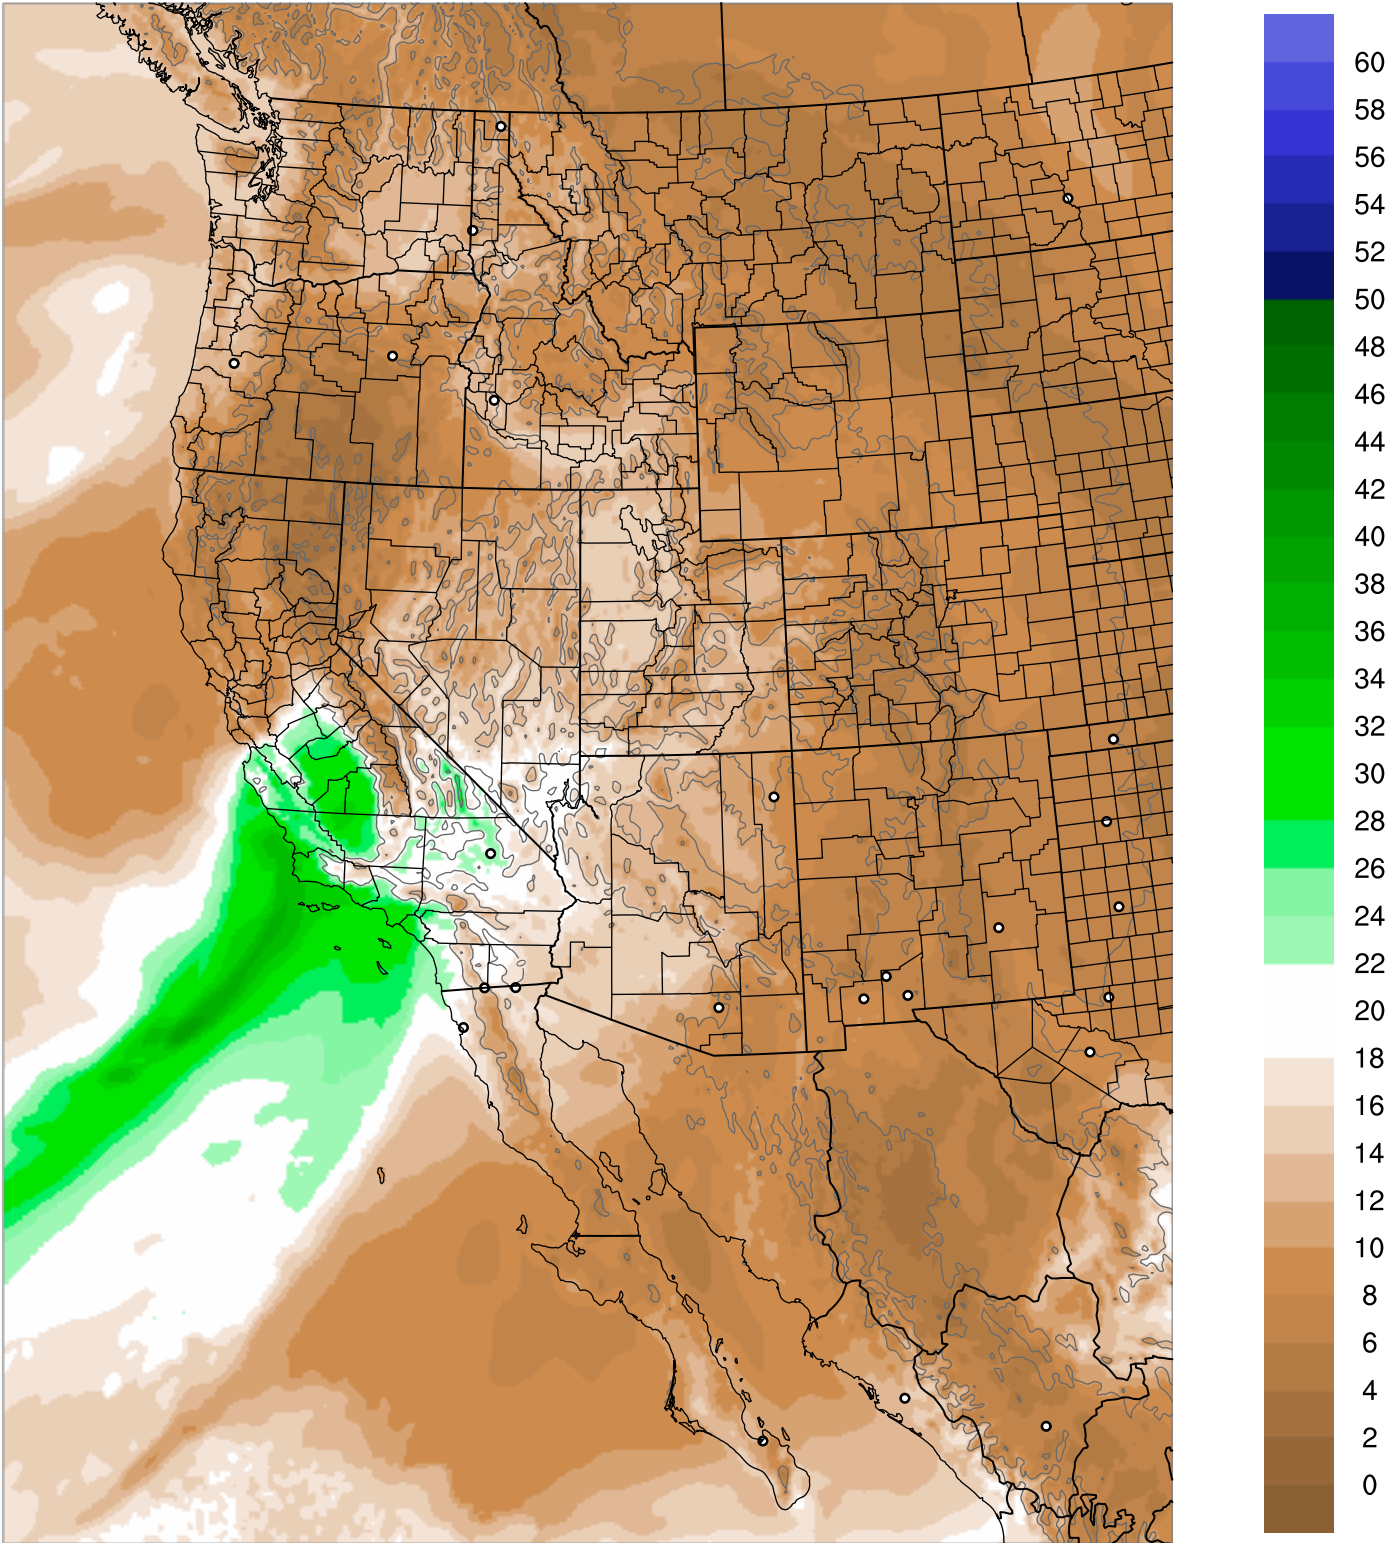

# PWV Error(mm) Obs-Init

Corrected PWV 9 Jan 2023 23:45 UTC

PWV Error(mm) Obs-Init