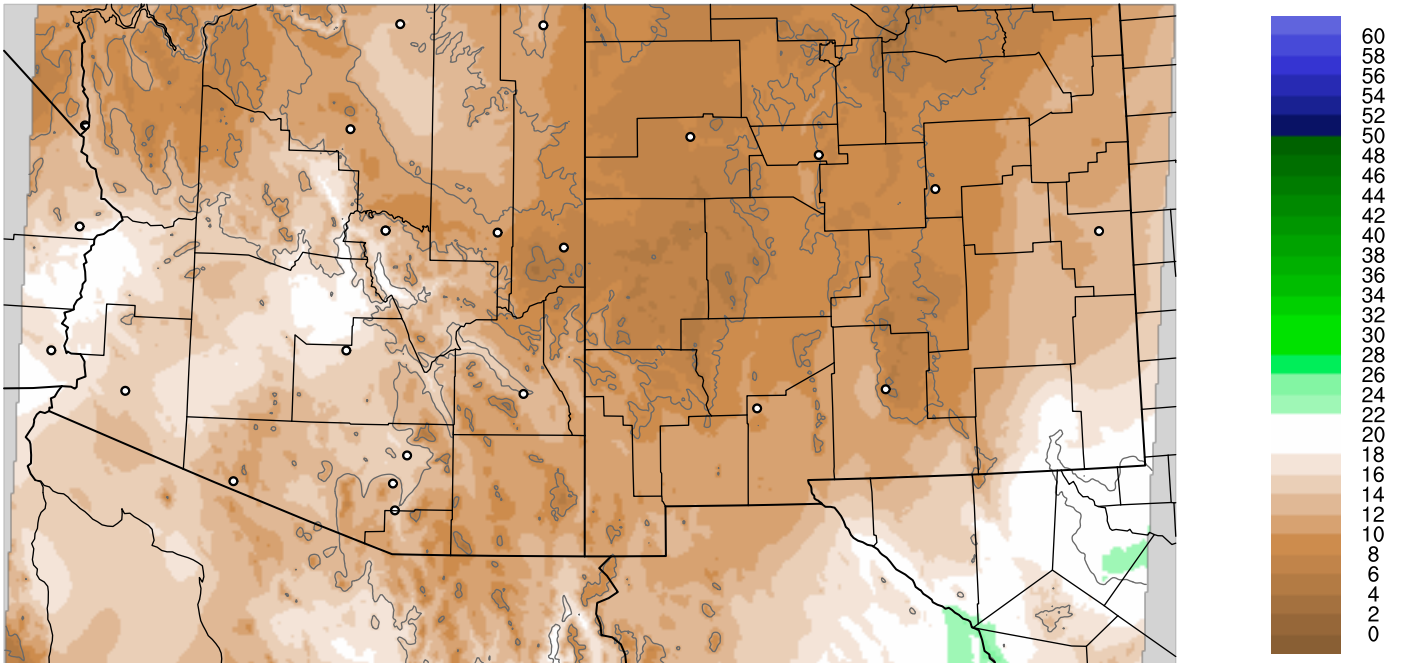

Corrected PWV 18 Oct 2021 23:45 UTC

PWV Error(mm) Obs-Init

Corrected PWV 18 Oct 2021 23:45 UTC

PWV Error(mm) Obs-Init