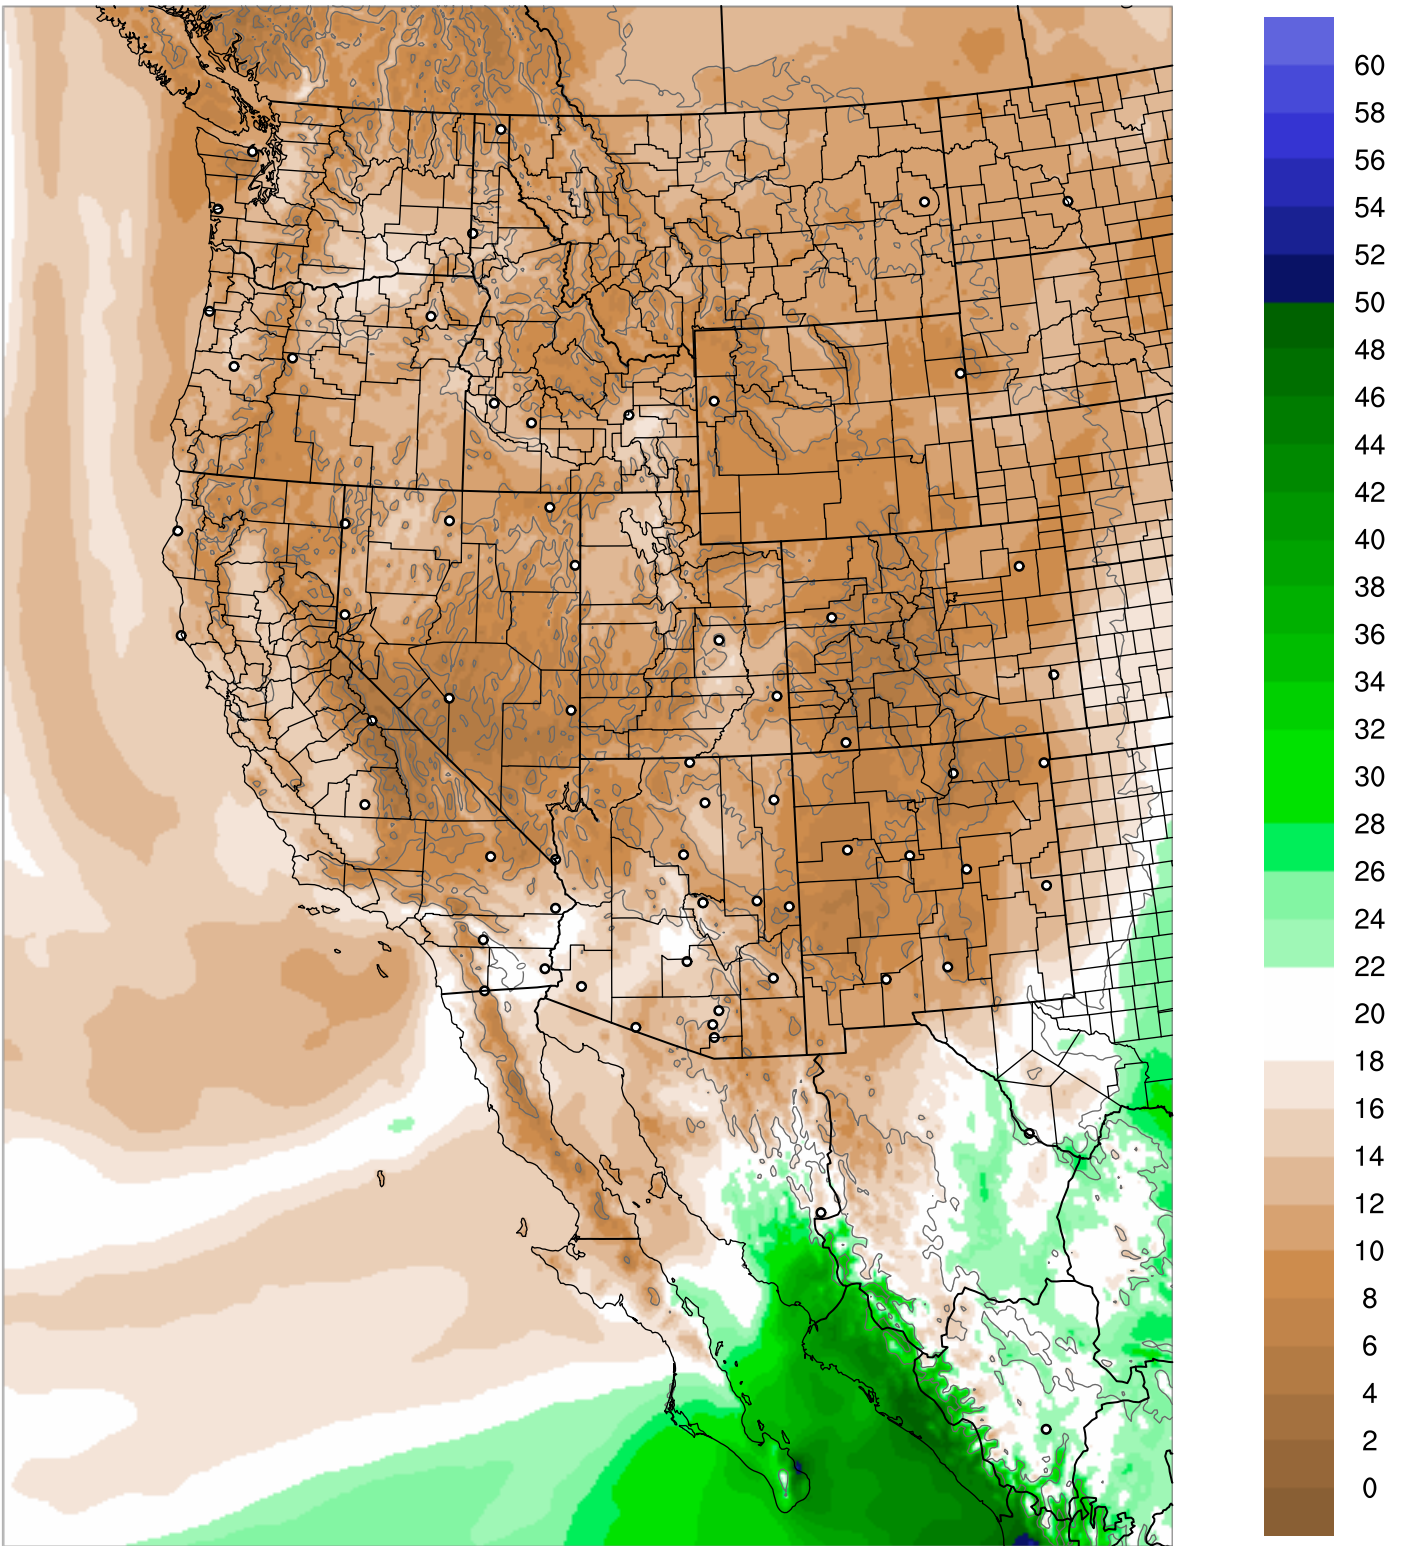

Corrected PWV 18 Oct 2021 23:45 UTC

PWV Error(mm) Obs-Init

Corrected PWV 18 Oct 2021 23:45 UTC

PWV Error(mm) Obs-Init