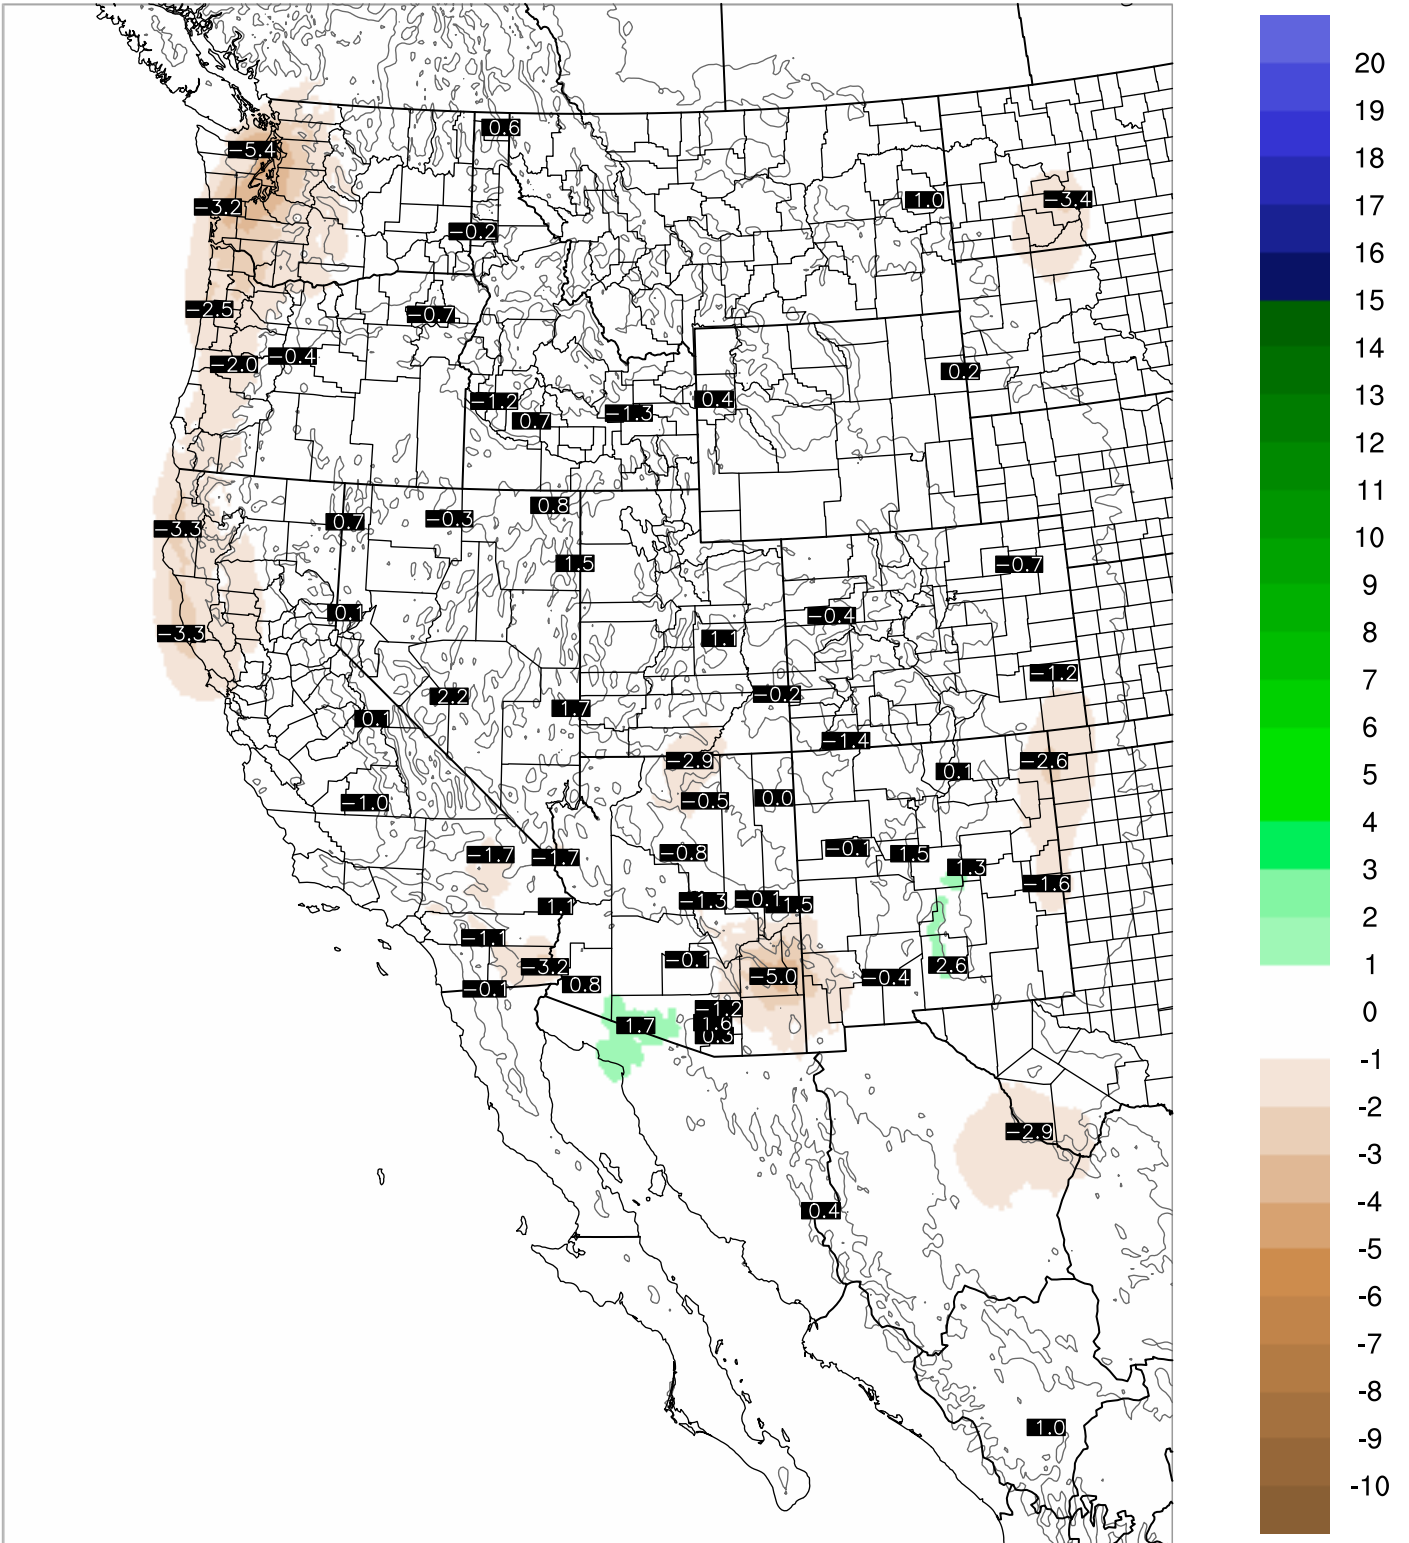

Corrected PWV 18 Oct 2021 23:45 UTC

PWV Error(mm) Obs-Init

Corrected PWV 18 Oct 2021 23:45 UTC

PWV Error(mm) Obs-Init