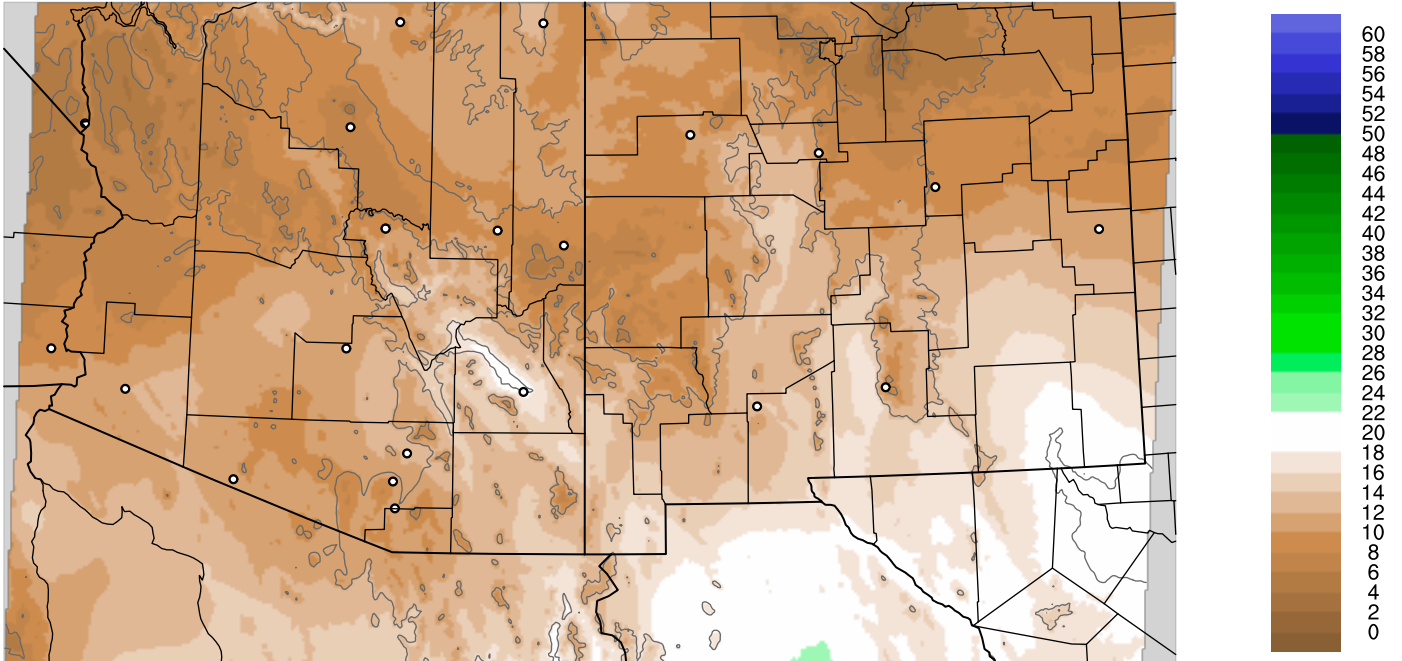

Corrected PWV 17 Oct 2021 23:45 UTC

PWV Error(mm) Obs-Init

Corrected PWV 17 Oct 2021 23:45 UTC

PWV Error(mm) Obs-Init