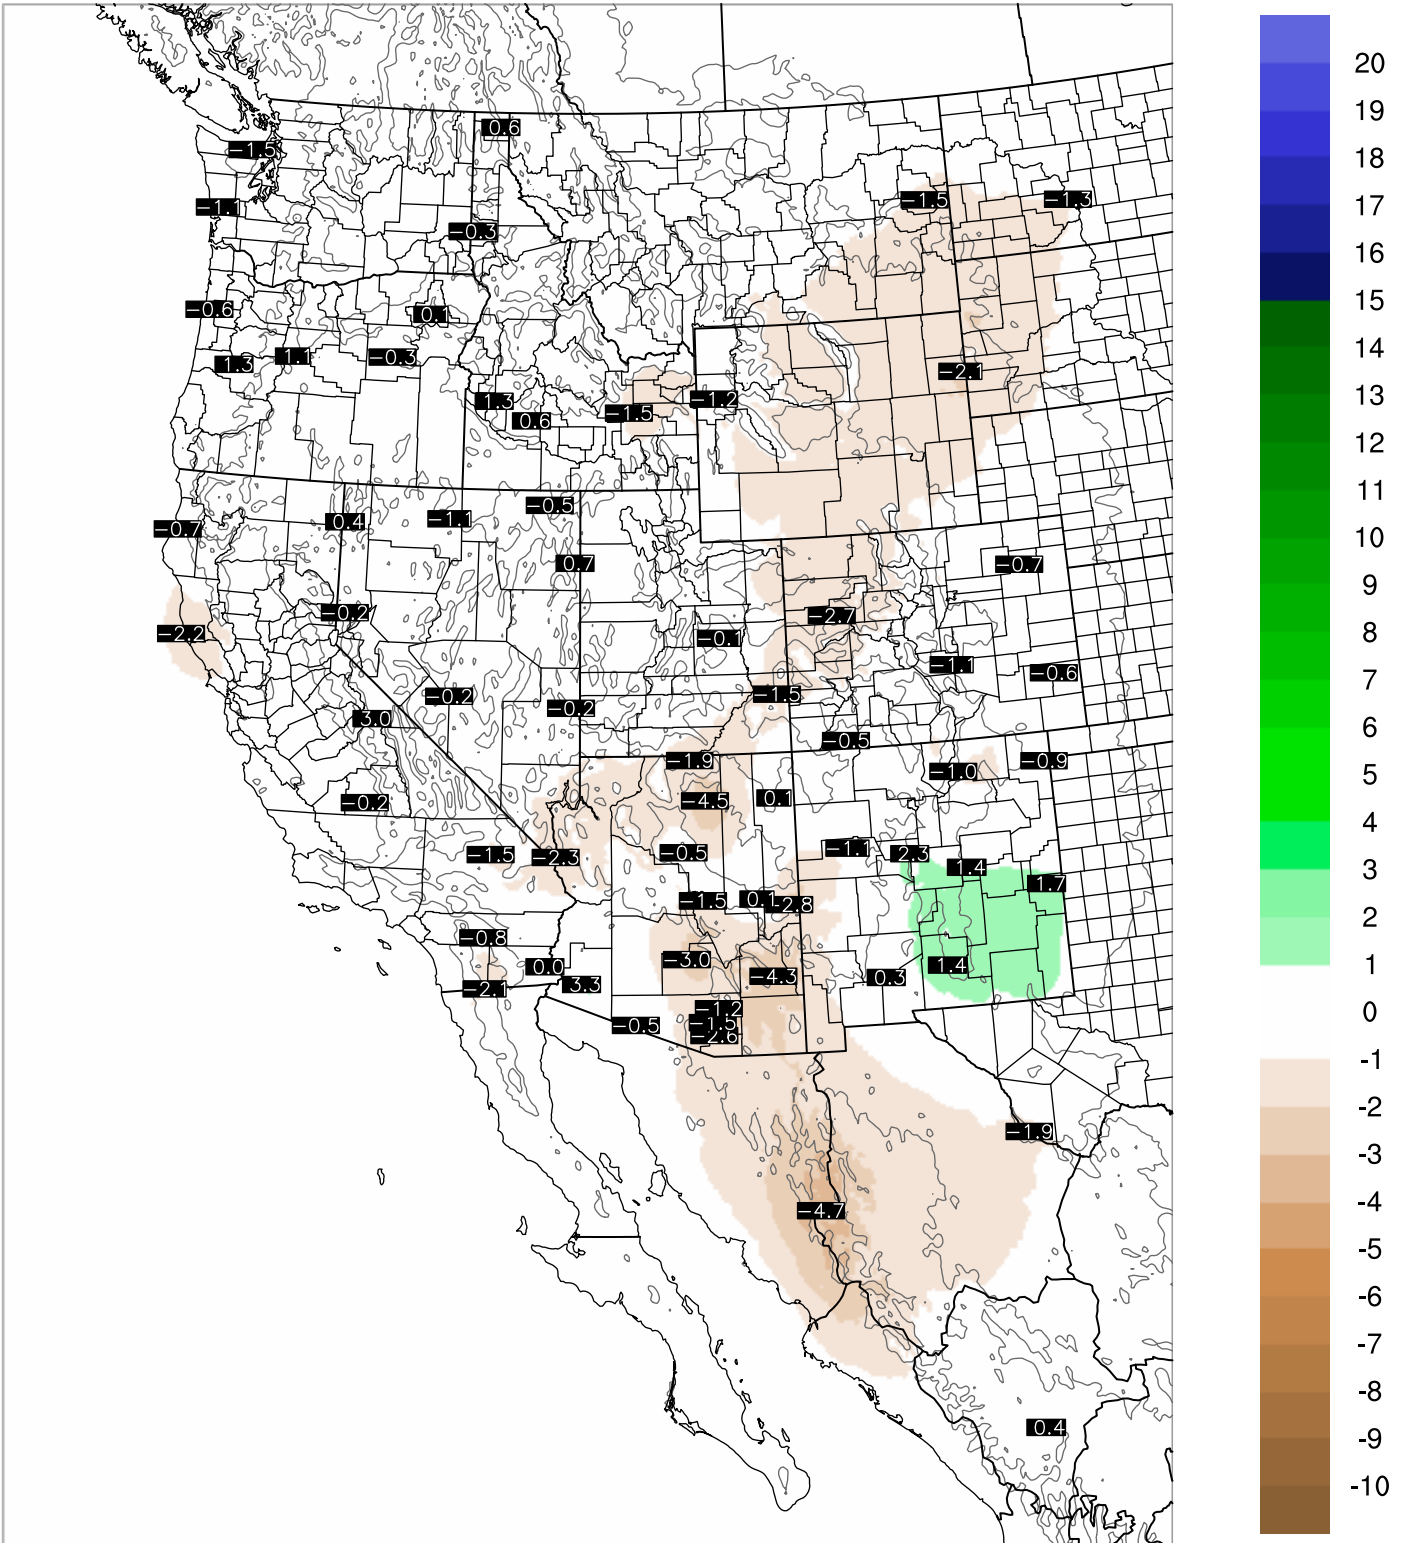

Corrected PWV 17 Oct 2021 23:45 UTC

PWV Error(mm) Obs-Init

Corrected PWV 17 Oct 2021 23:45 UTC

PWV Error(mm) Obs-Init