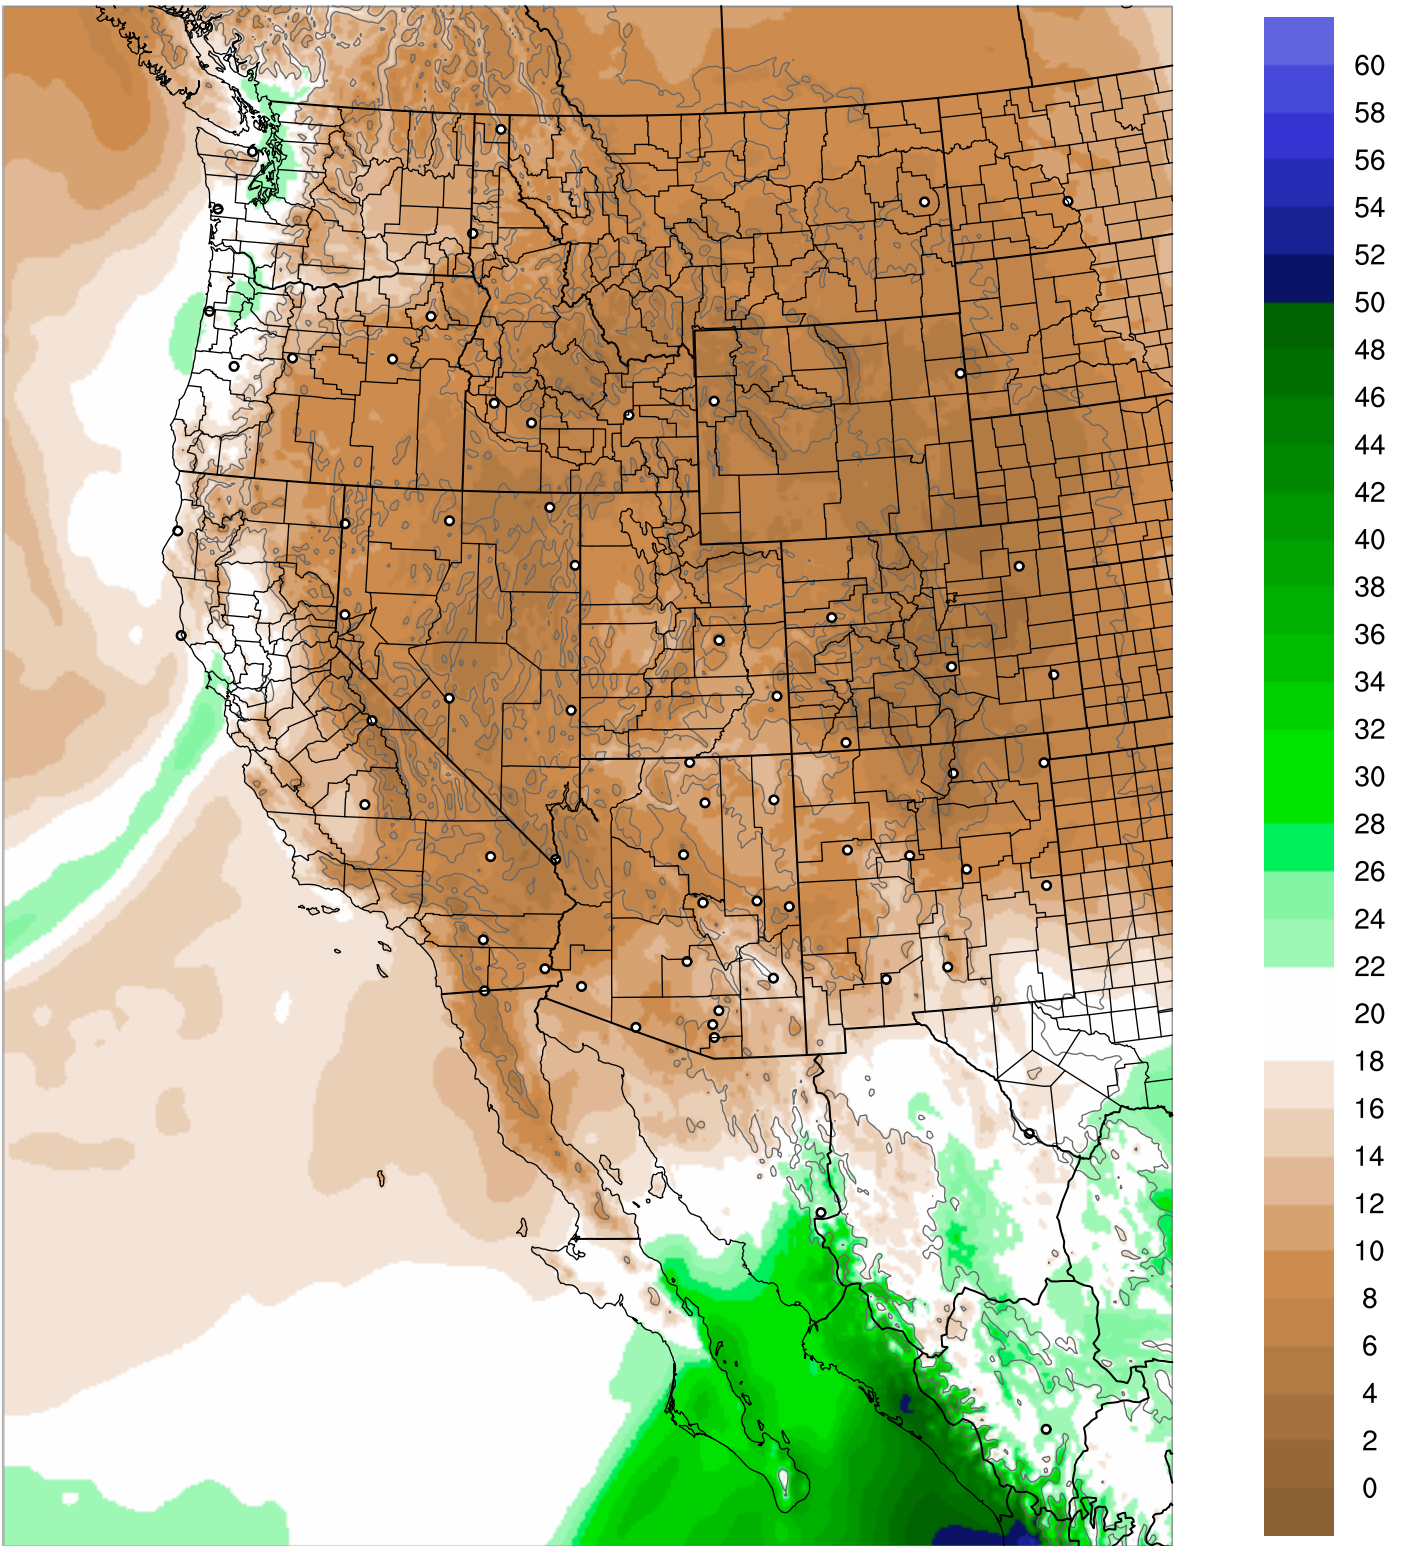

Corrected PWV 17 Oct 2021 23:45 UTC

PWV Error(mm) Obs-Init

Corrected PWV 17 Oct 2021 23:45 UTC

PWV Error(mm) Obs-Init