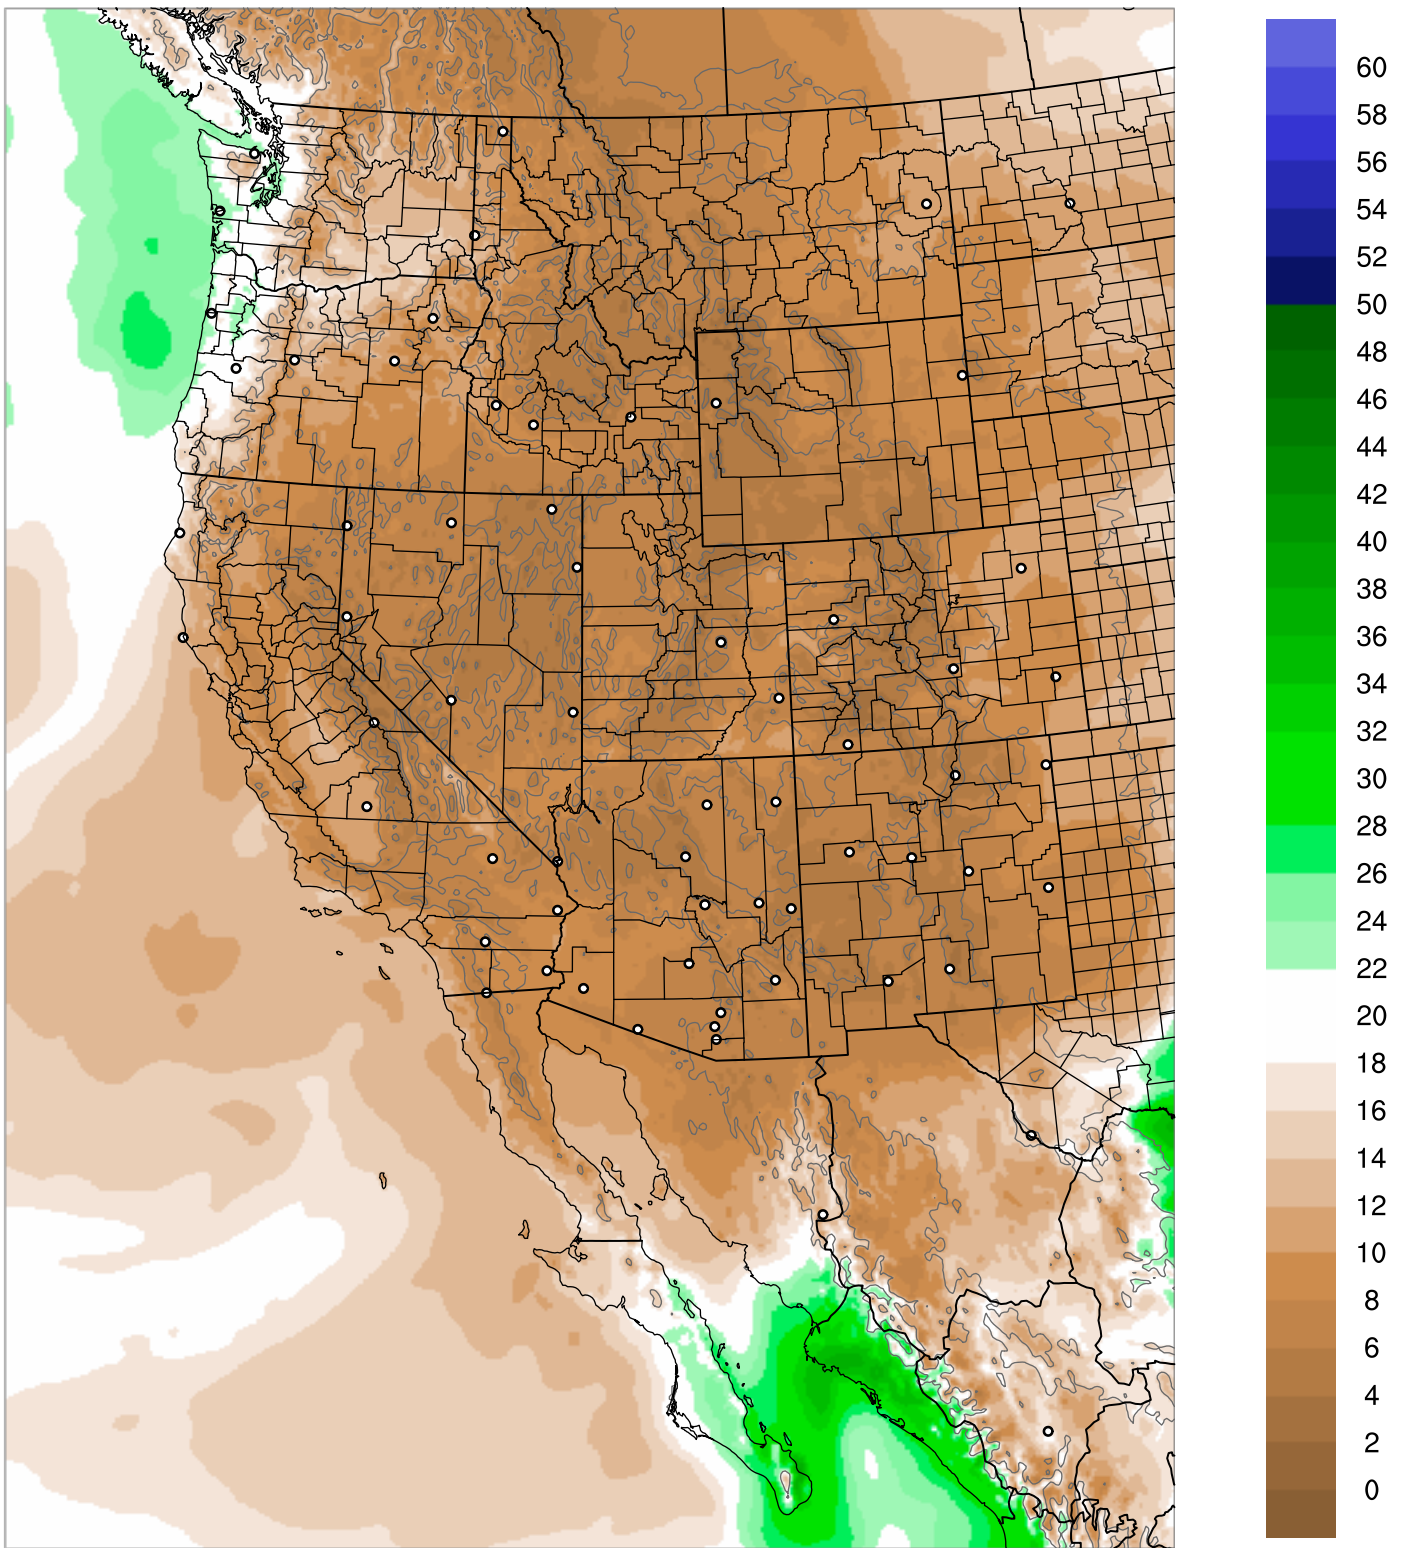

# Corrected PWV 14 Oct 2021 23:45 UTC

Corrected PWV 14 Oct 2021 23:45 UTC

PWV Error(mm) Obs-Init