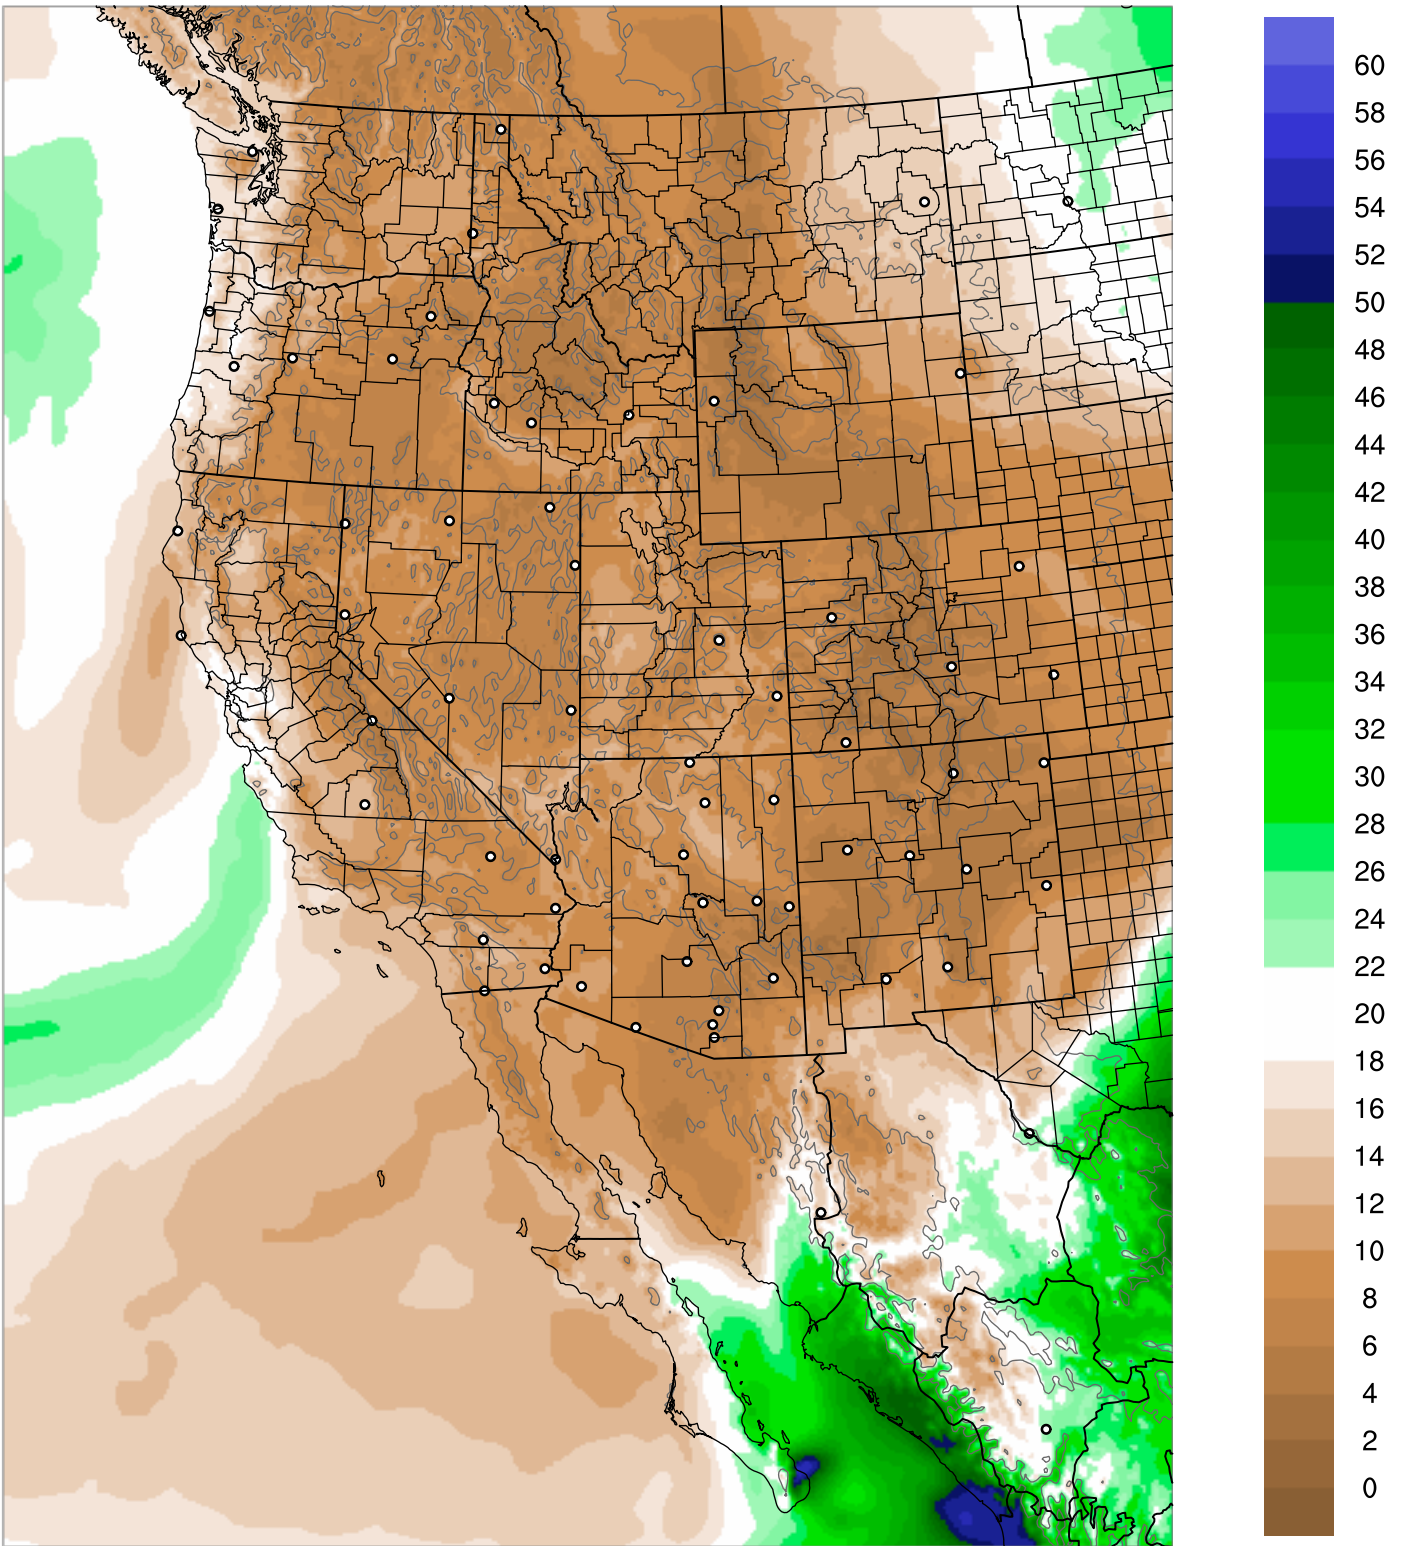

Corrected PWV 13 Oct 2021 23:45 UTC

PWV Error(mm) Obs-Init

Corrected PWV 13 Oct 2021 23:45 UTC

PWV Error(mm) Obs-Init