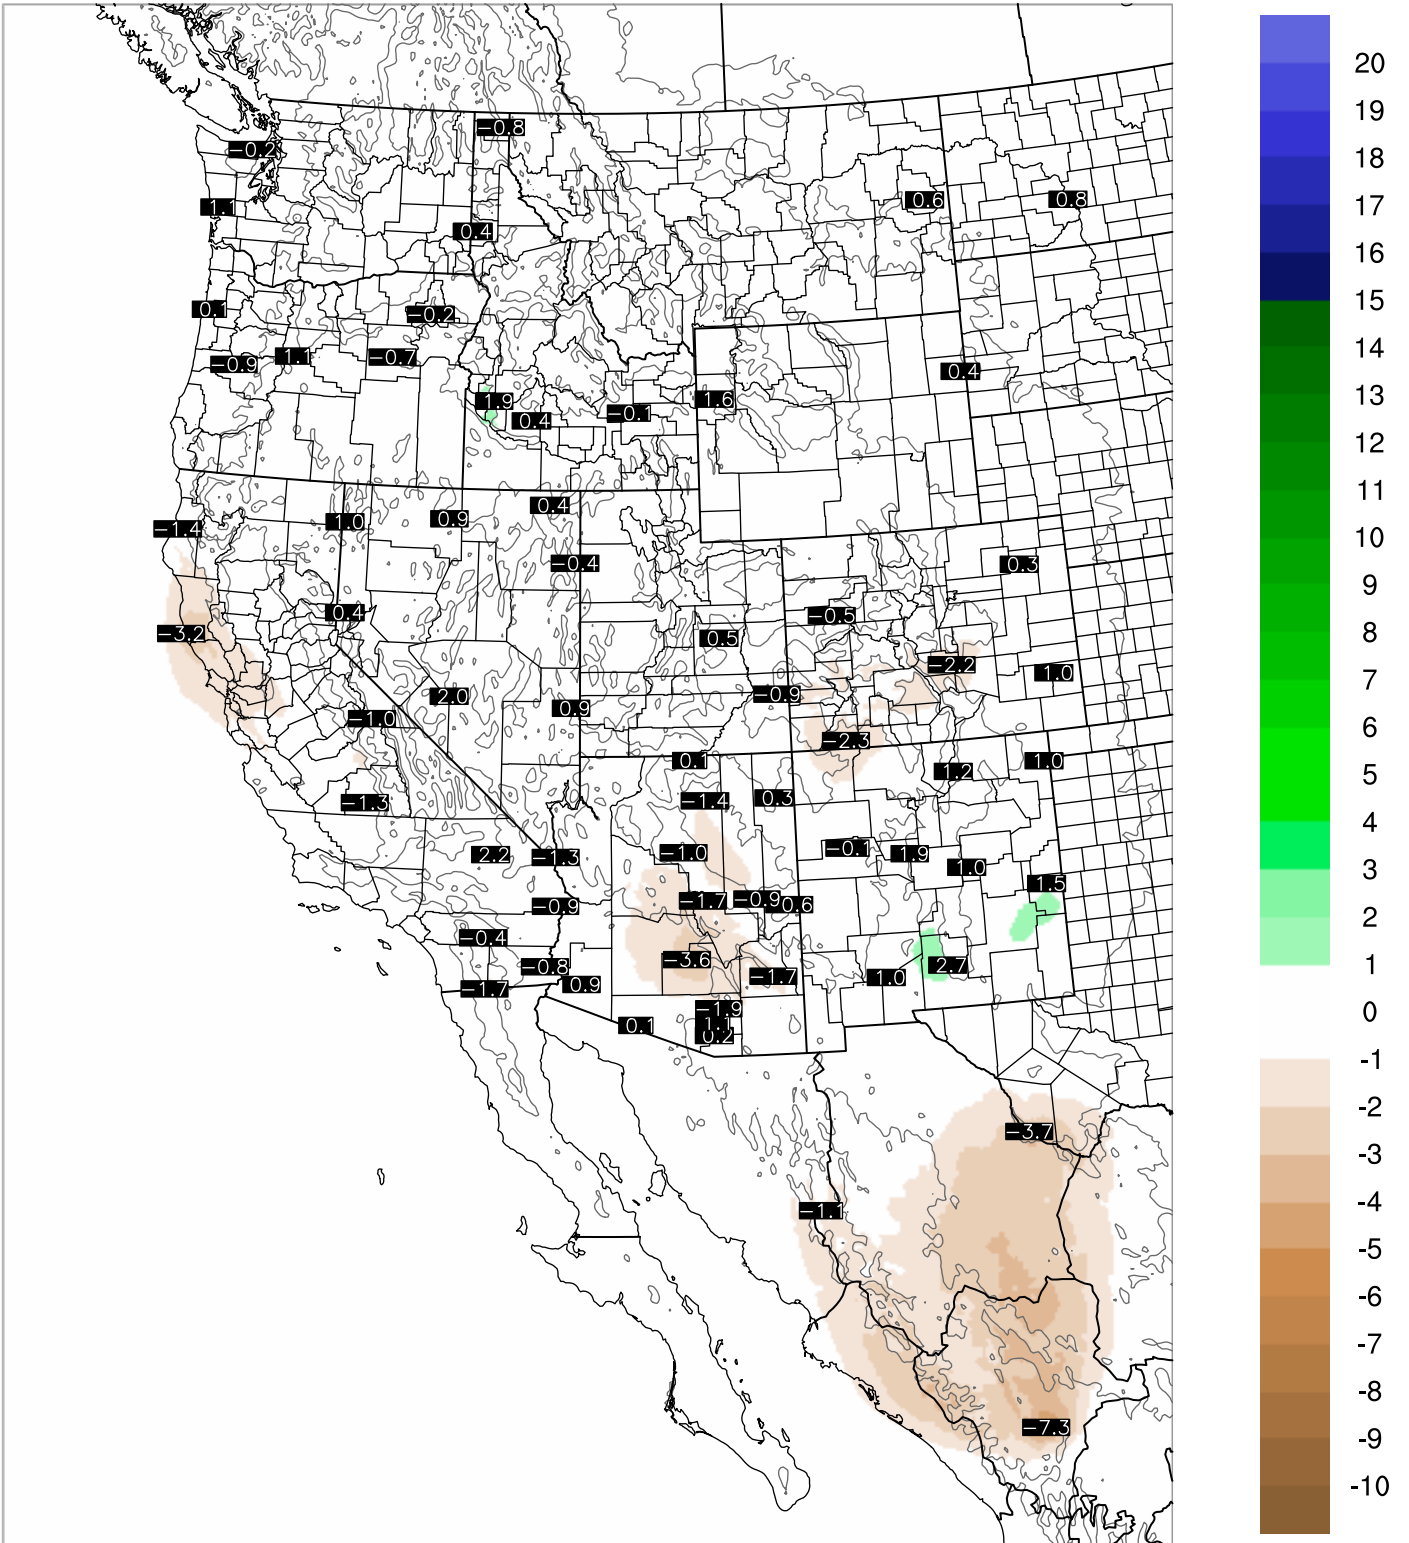

Corrected PWV 13 Oct 2021 23:45 UTC

PWV Error(mm) Obs-Init

Corrected PWV 13 Oct 2021 23:45 UTC

PWV Error(mm) Obs-Init