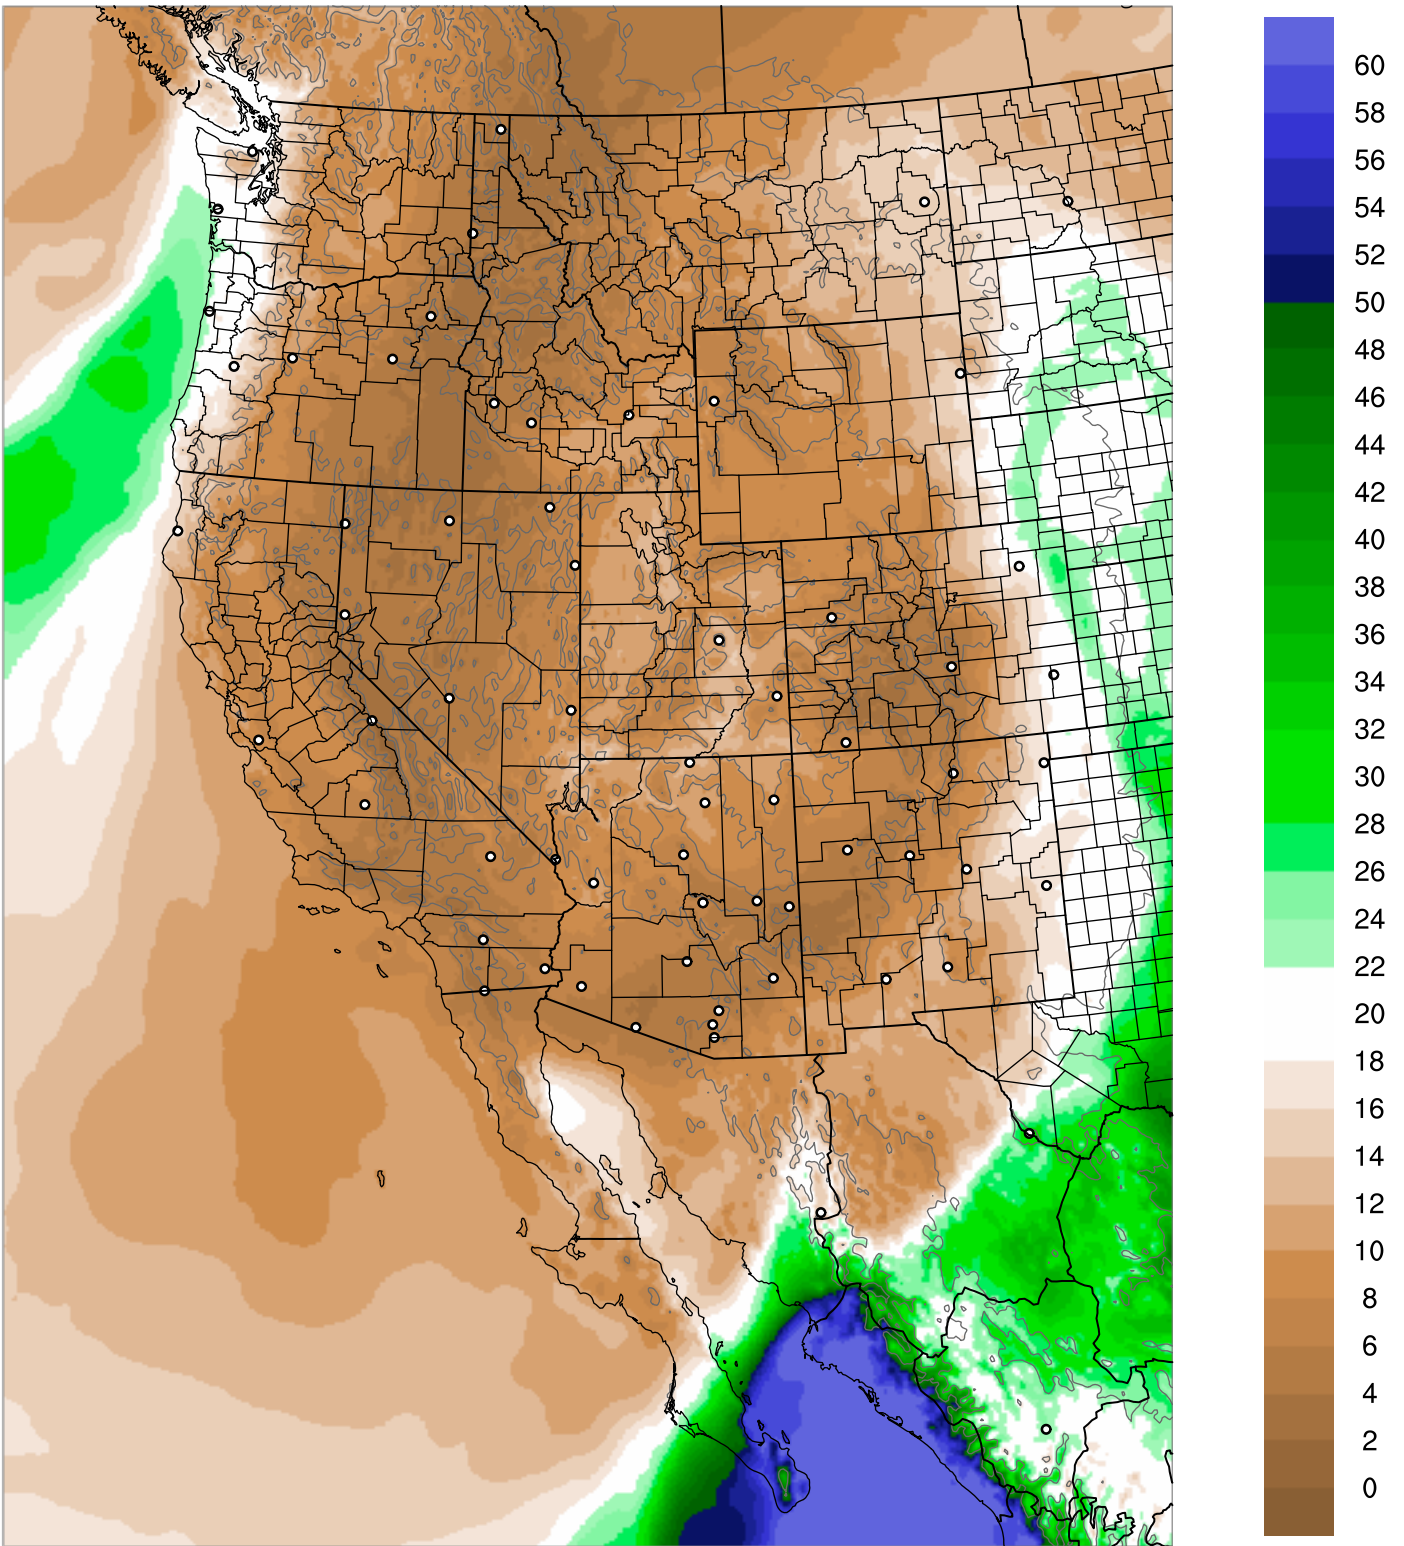

Corrected PWV 12 Oct 2021 23:45 UTC

Corrected PWV 12 Oct 2021 23:45 UTC

PWV Error(mm) Obs-Init