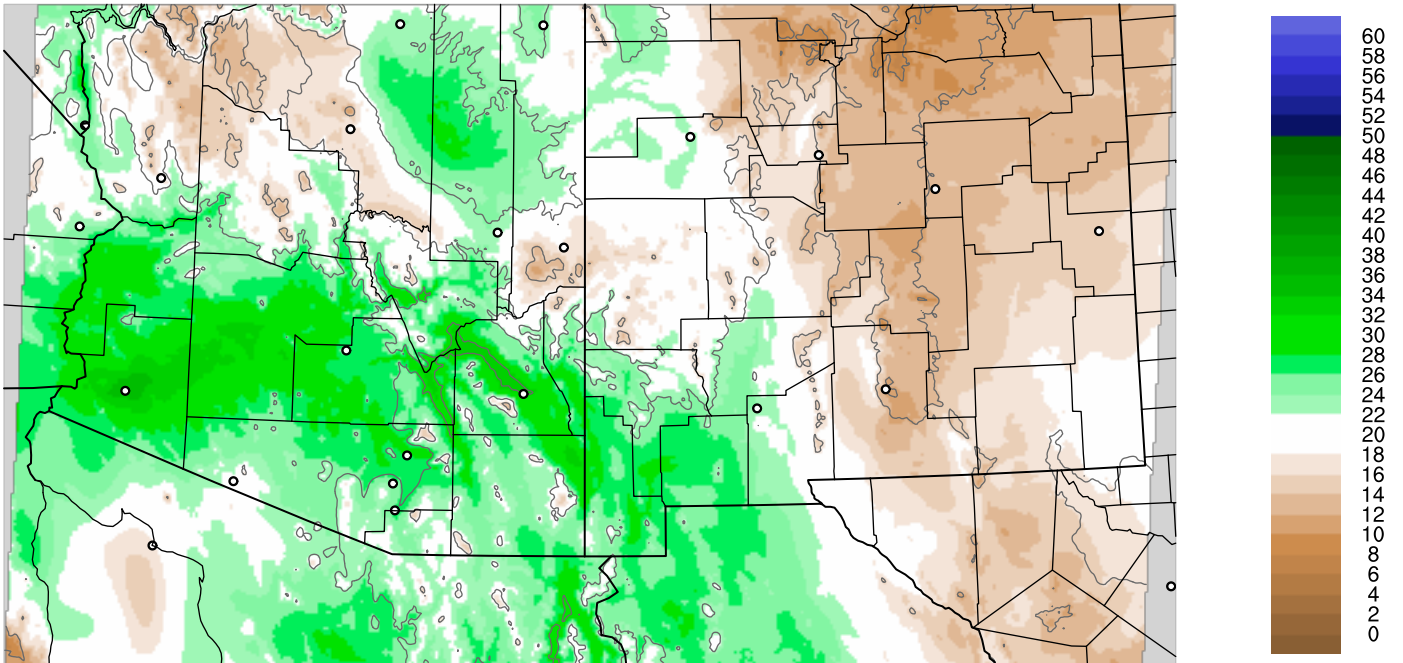

Corrected PWV 5 Oct 2021 23:45 UTC

PWV Error(mm) Obs-Init

Corrected PWV 5 Oct 2021 23:45 UTC

PWV Error(mm) Obs-Init