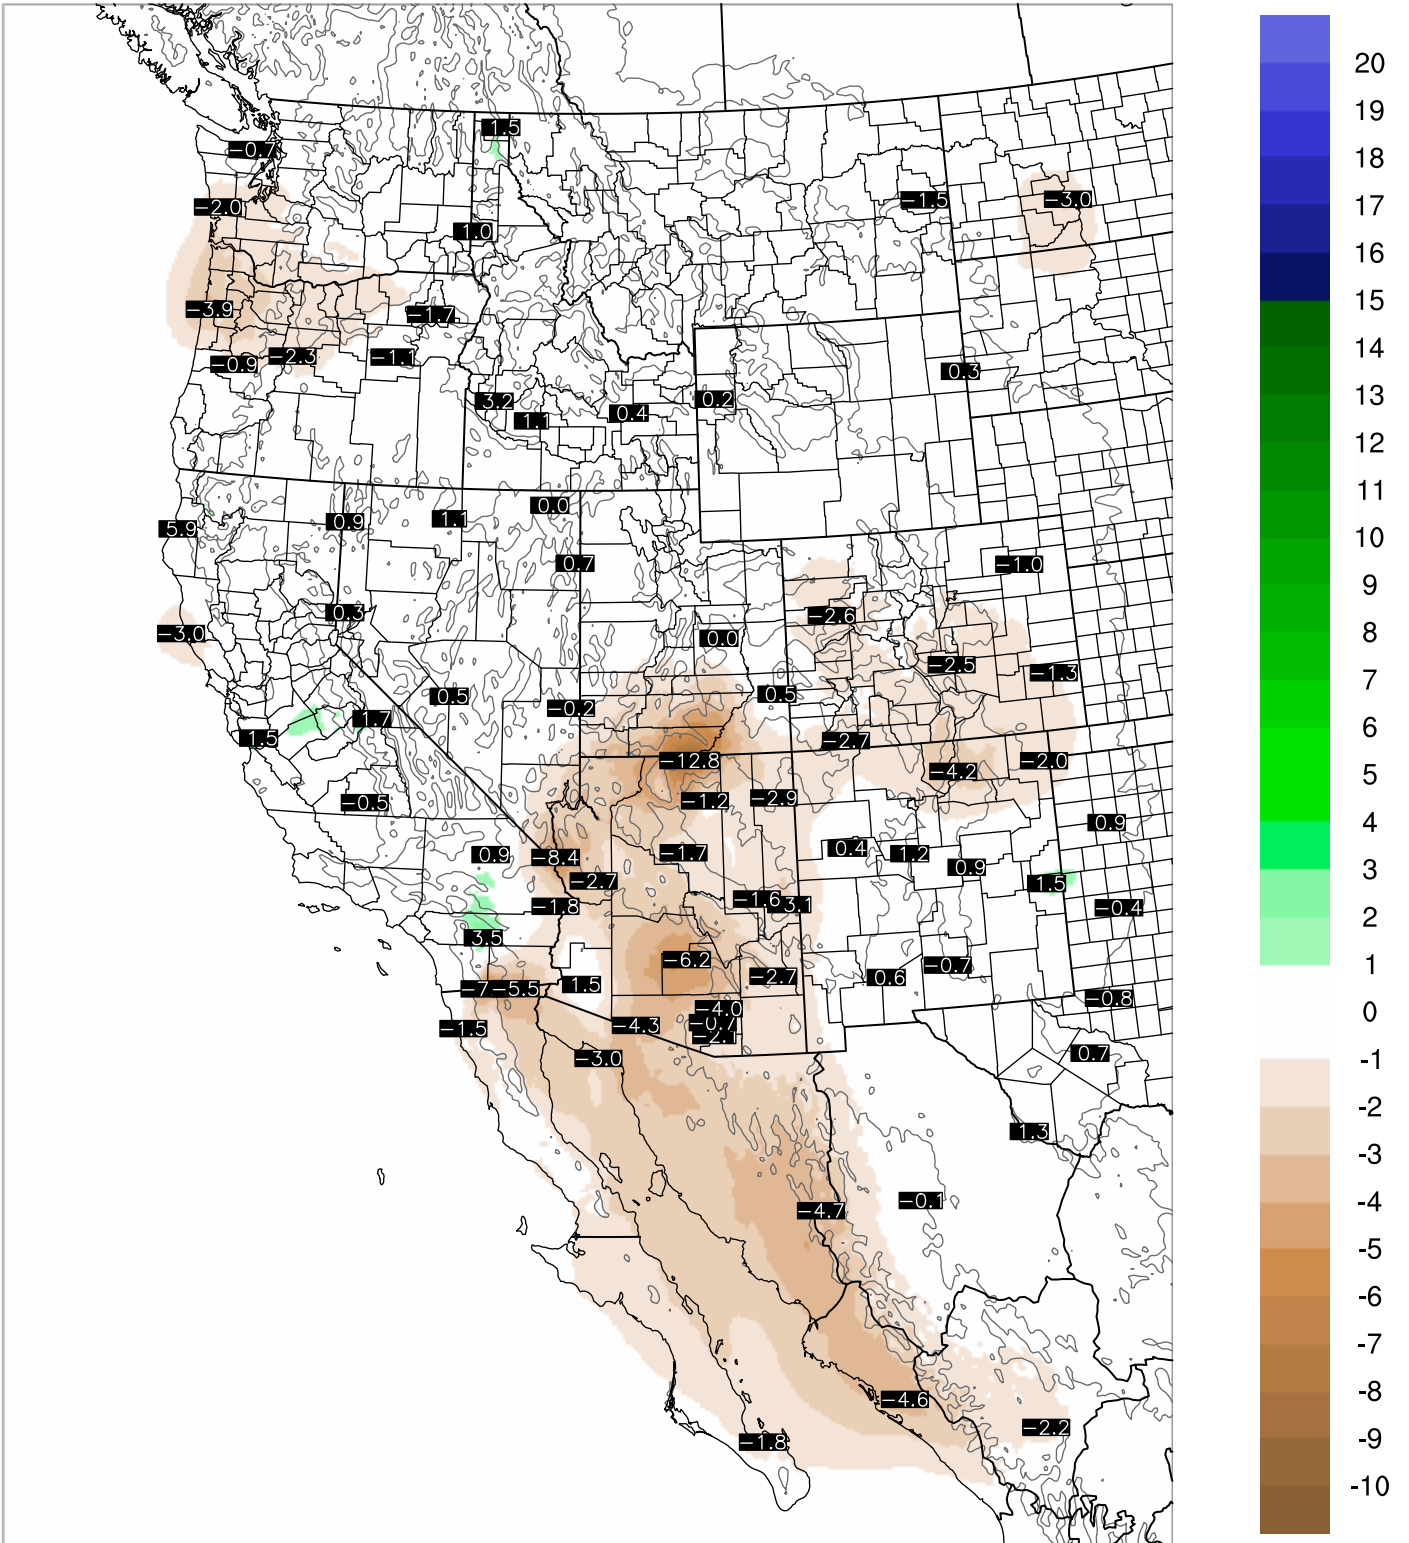

Corrected PWV 5 Oct 2021 23:45 UTC

PWV Error(mm) Obs-Init

Corrected PWV 5 Oct 2021 23:45 UTC

PWV Error(mm) Obs-Init