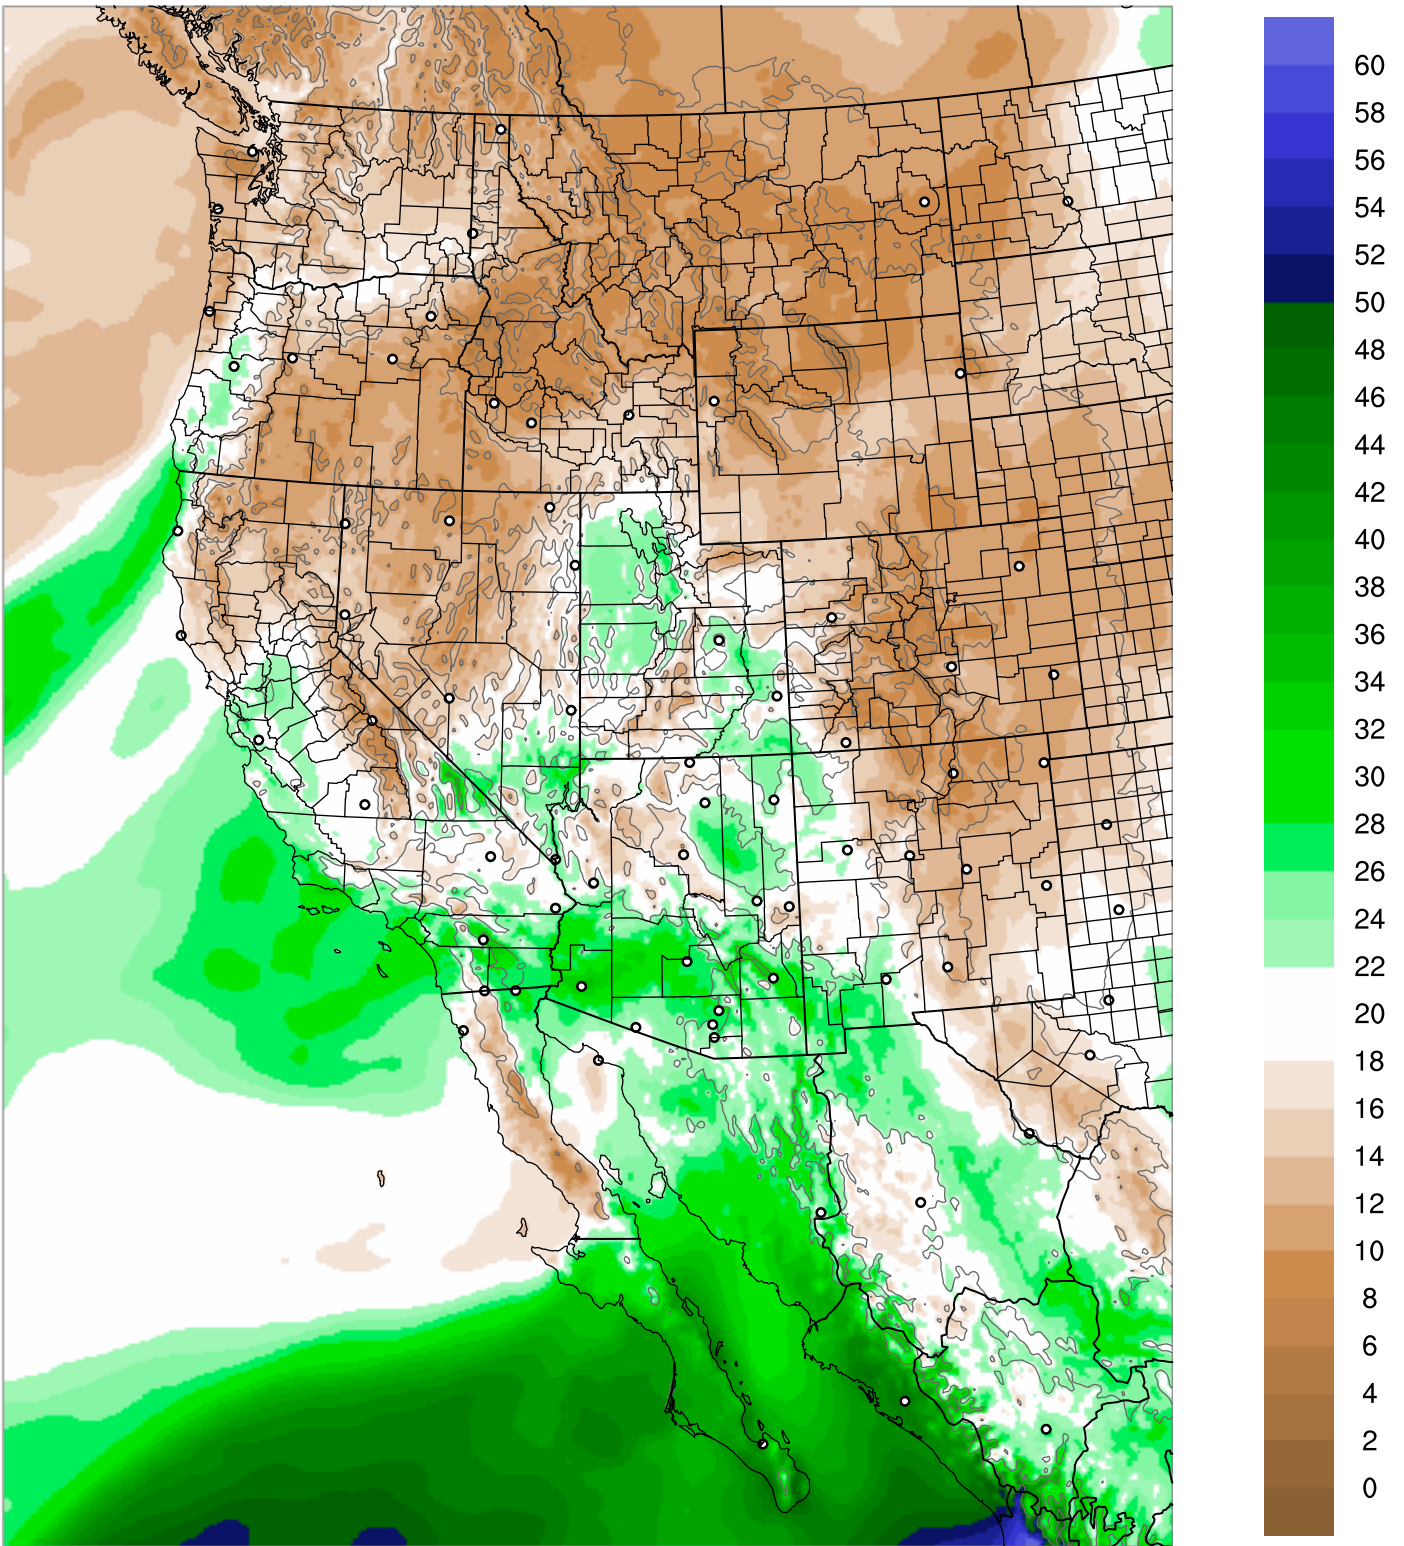

Corrected PWV 5 Oct 2021 23:45 UTC

PWV Error(mm) Obs-Init

Corrected PWV 5 Oct 2021 23:45 UTC

PWV Error(mm) Obs-Init