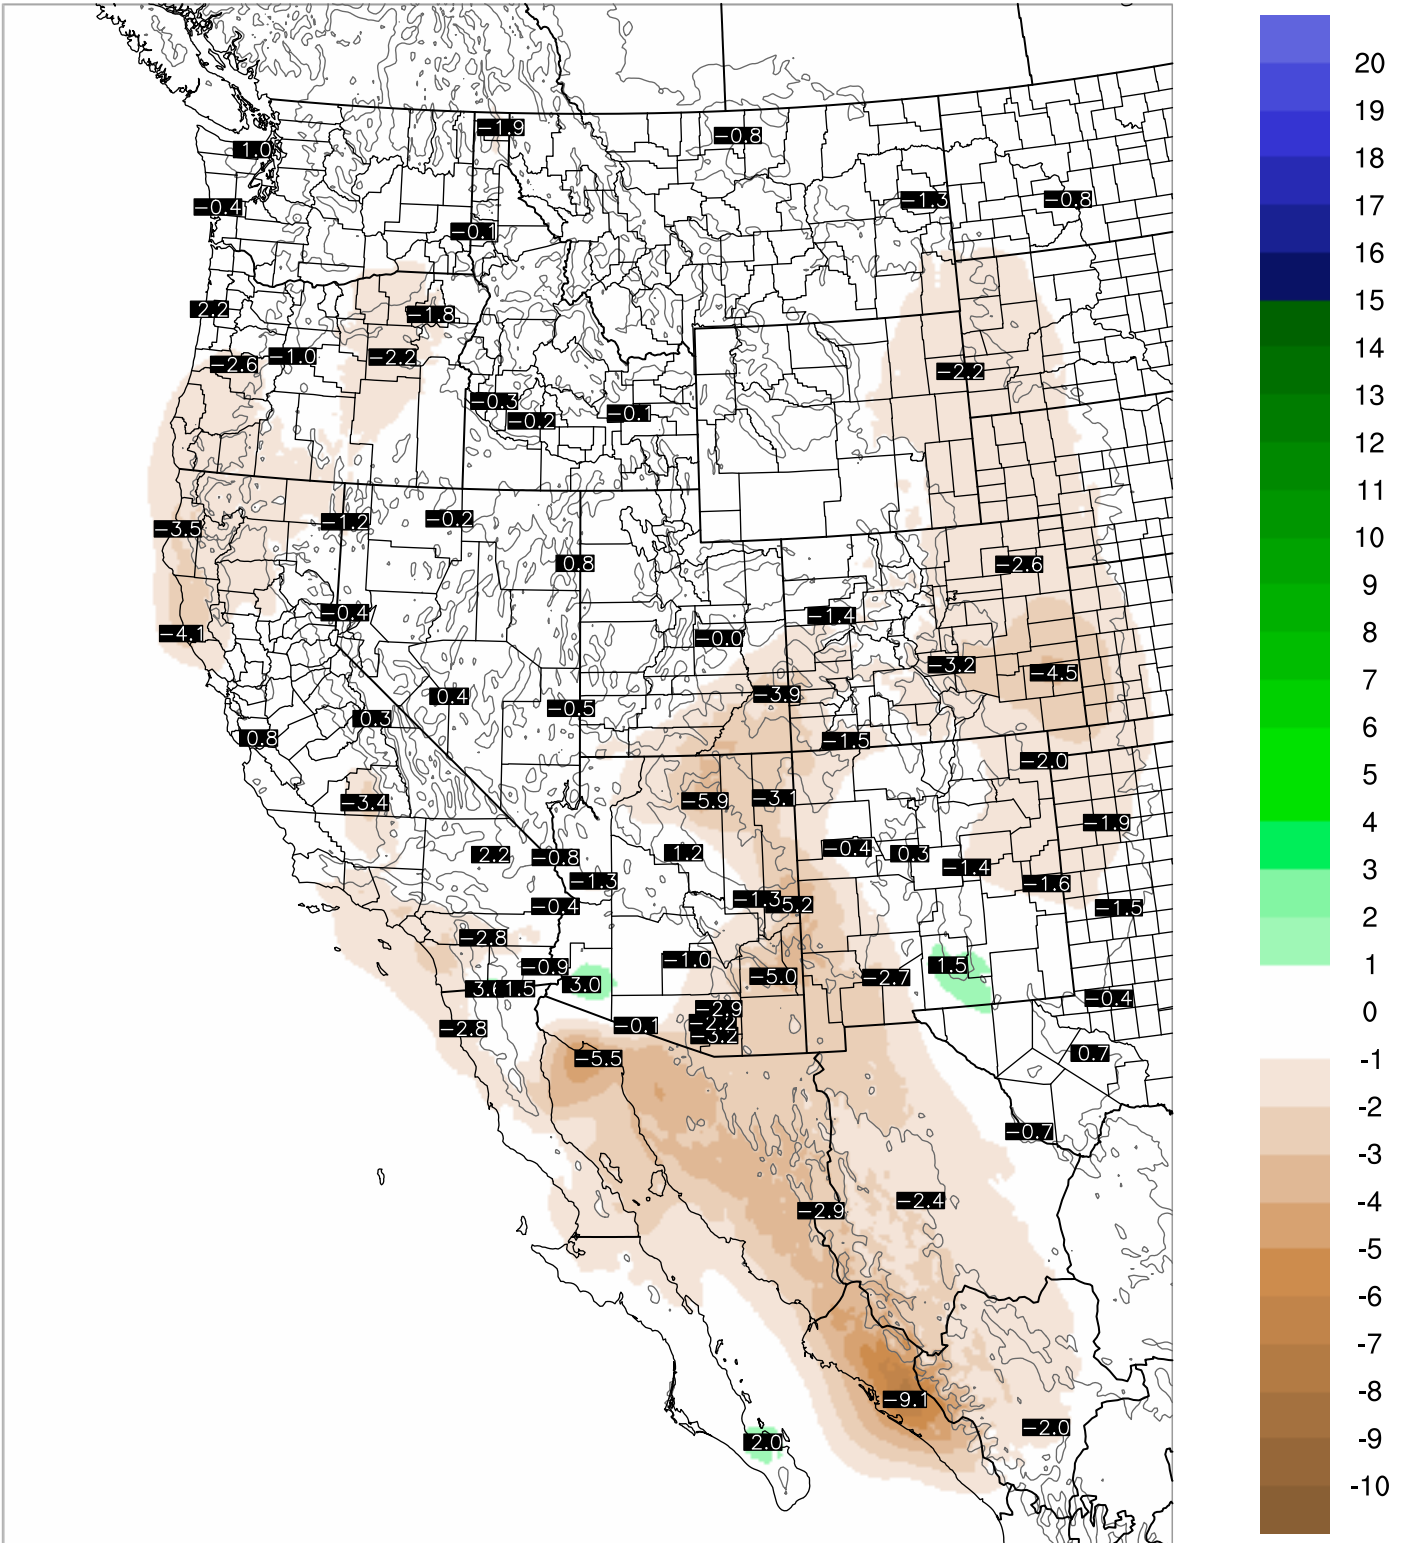

Corrected PWV 29 Sep 2021 23:45 UTC

PWV Error(mm) Obs-Init

Corrected PWV 29 Sep 2021 23:45 UTC

PWV Error(mm) Obs-Init