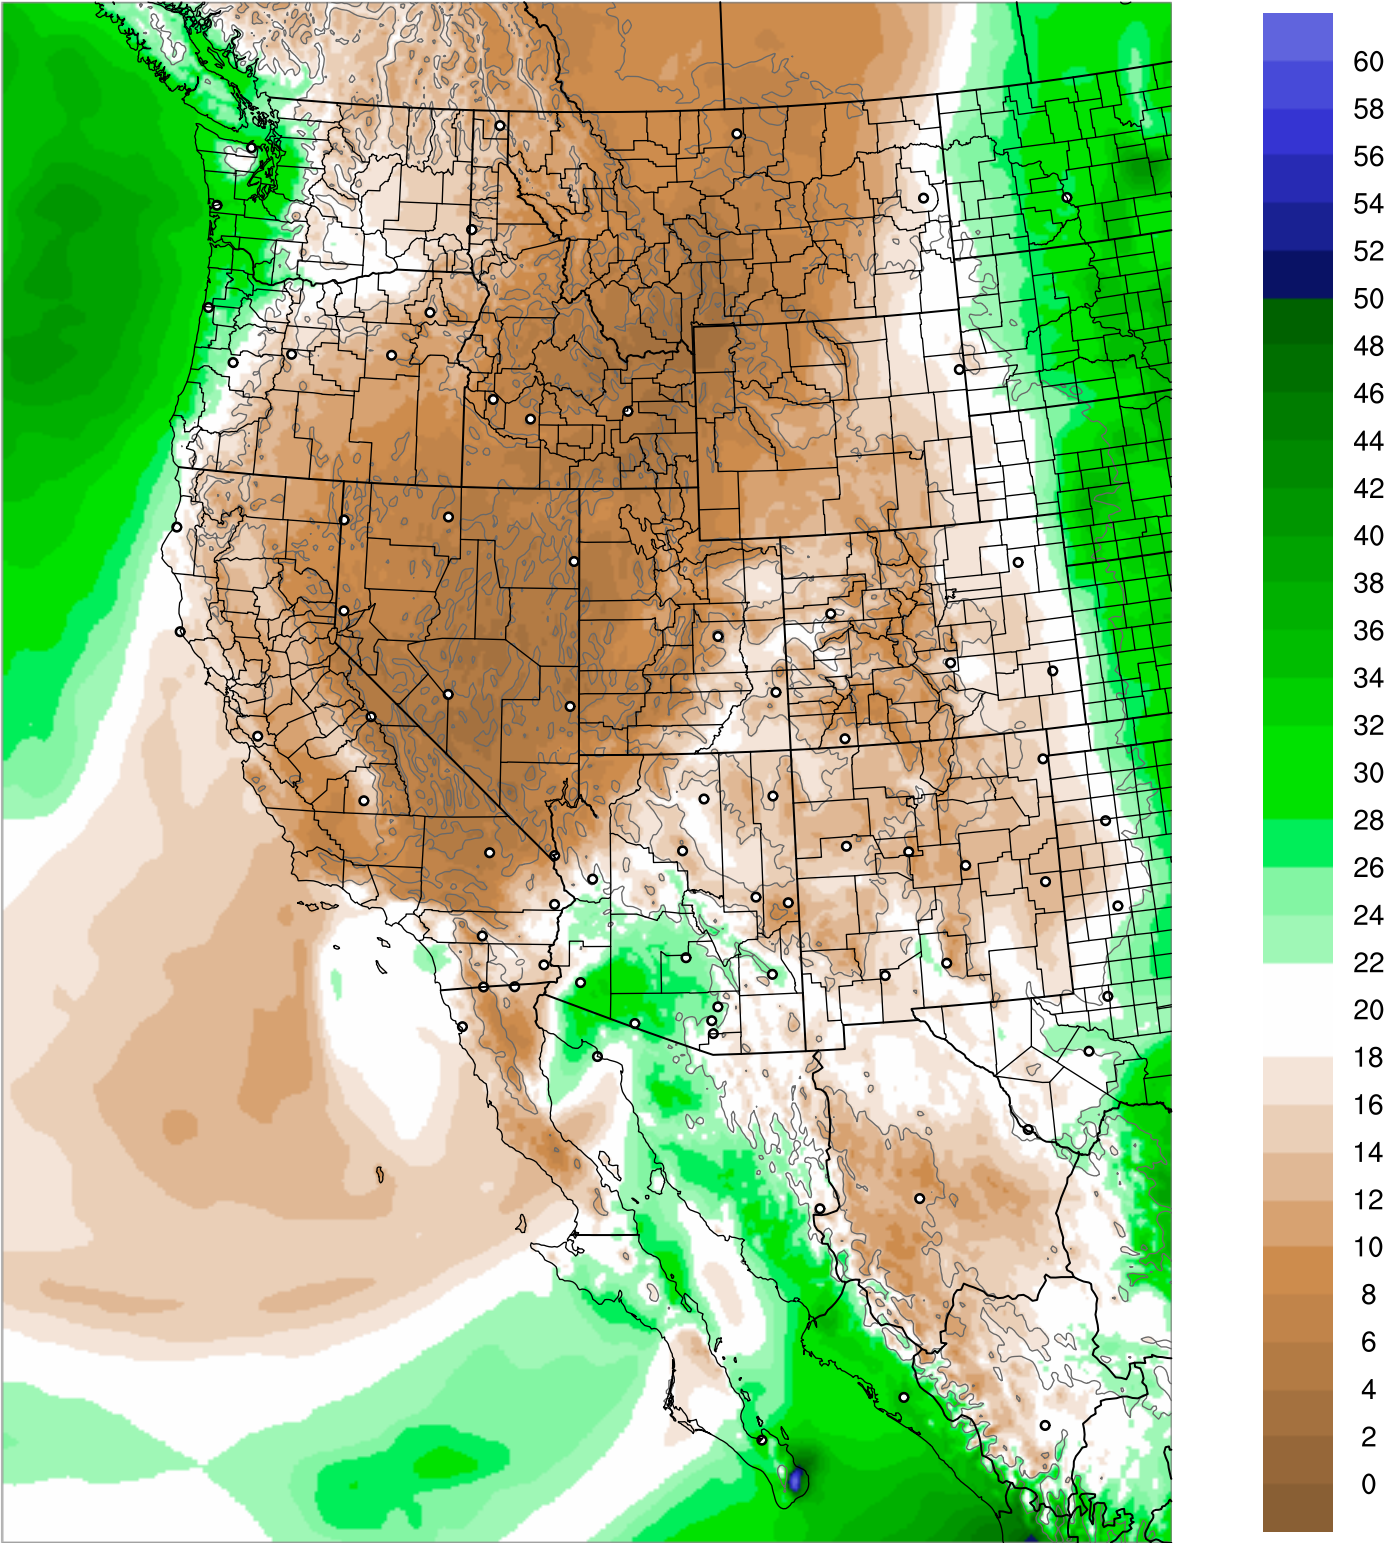

Corrected PWV 29 Sep 2021 23:45 UTC

PWV Error(mm) Obs-Init

Corrected PWV 29 Sep 2021 23:45 UTC

PWV Error(mm) Obs-Init