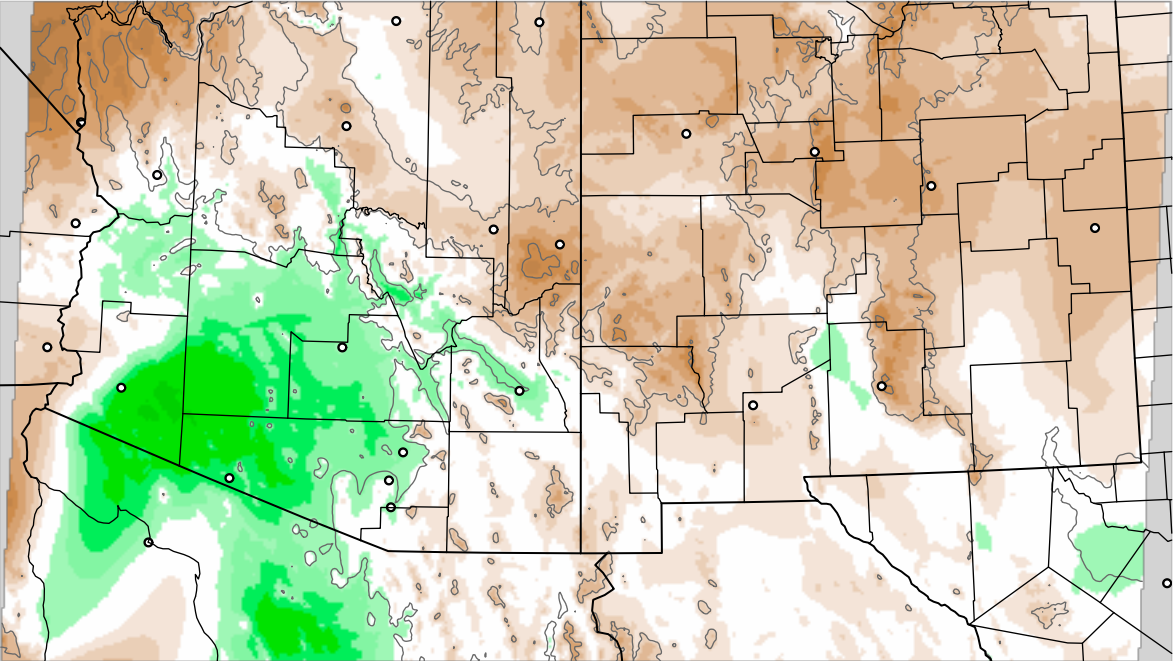

Corrected PWV 29 Sep 2021 23:45 UTC

PWV Error(mm) Obs-Init

Corrected PWV 29 Sep 2021 23:45 UTC

PWV Error(mm) Obs-Init