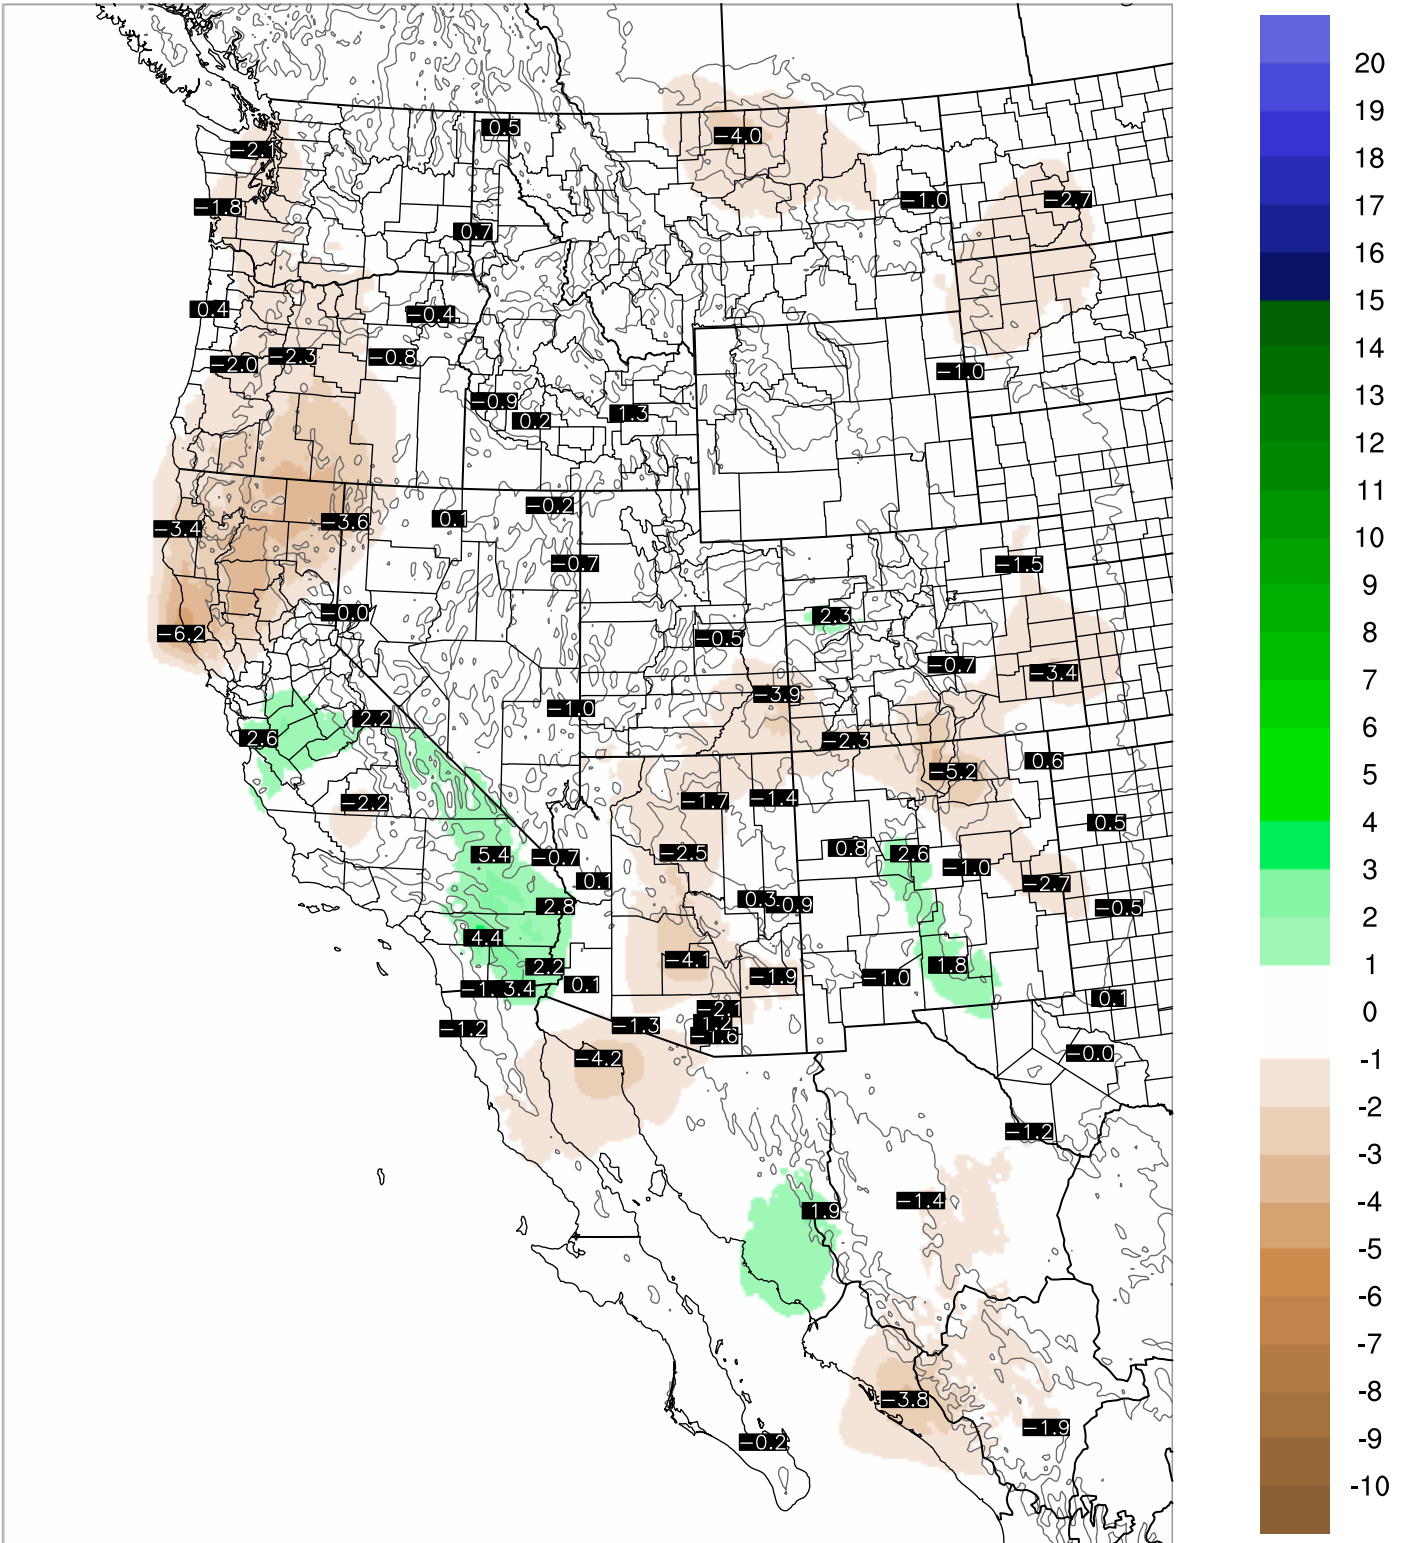

# Corrected PWV 27 Sep 2021 23:45 UTC

# PWV Error(mm) Obs-Init

Corrected PWV 27 Sep 2021 23:45 UTC

PWV Error(mm) Obs-Init