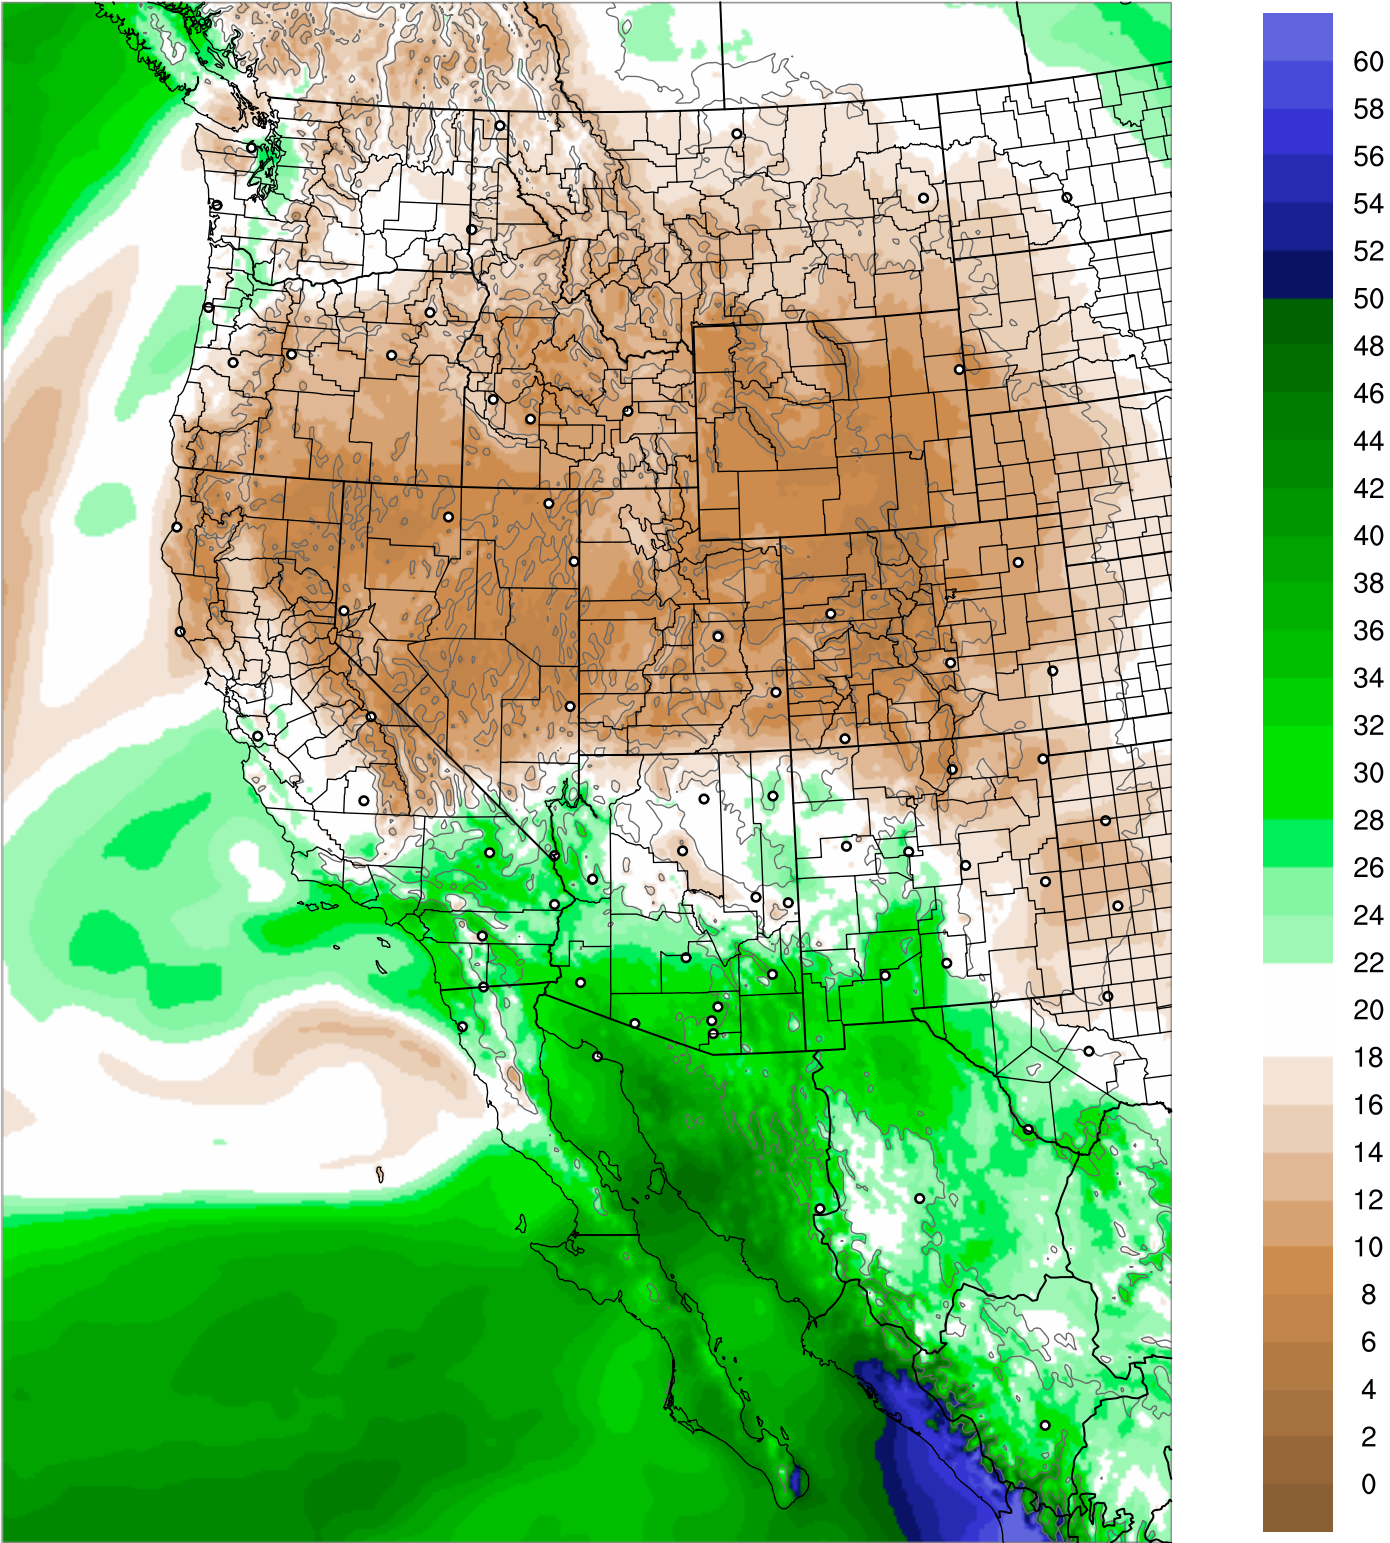

Corrected PWV 25 Sep 2021 23:45 UTC

PWV Error(mm) Obs-Init

Corrected PWV 25 Sep 2021 23:45 UTC

PWV Error(mm) Obs-Init