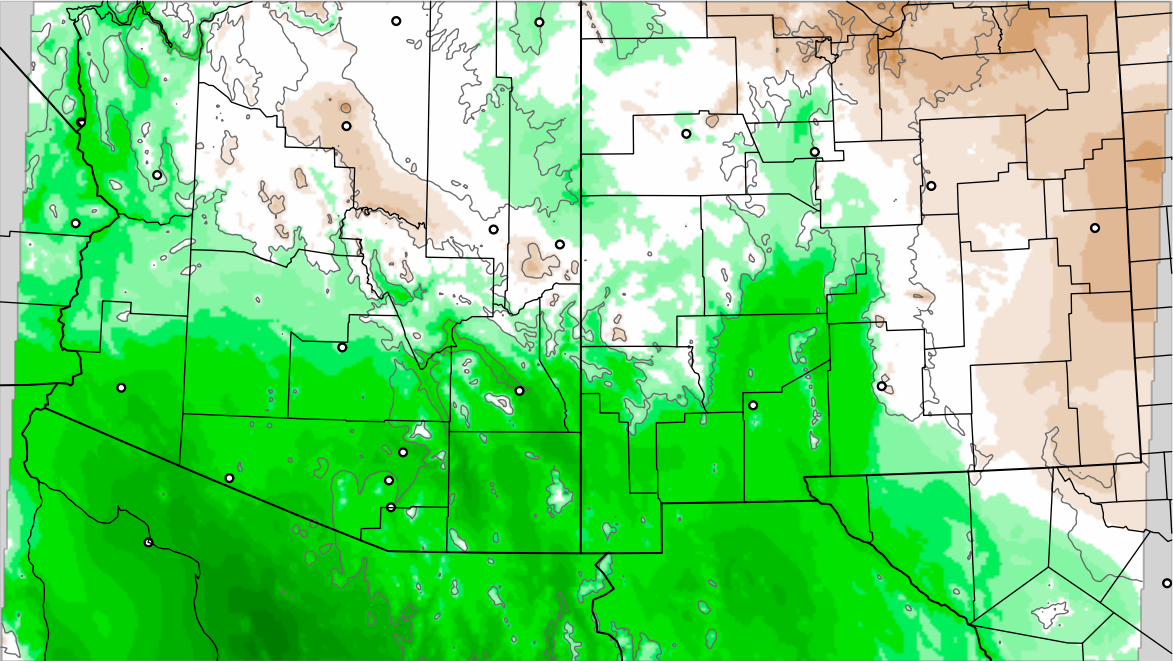

Corrected PWV 25 Sep 2021 23:45 UTC

PWV Error(mm) Obs-Init

Corrected PWV 25 Sep 2021 23:45 UTC

PWV Error(mm) Obs-Init