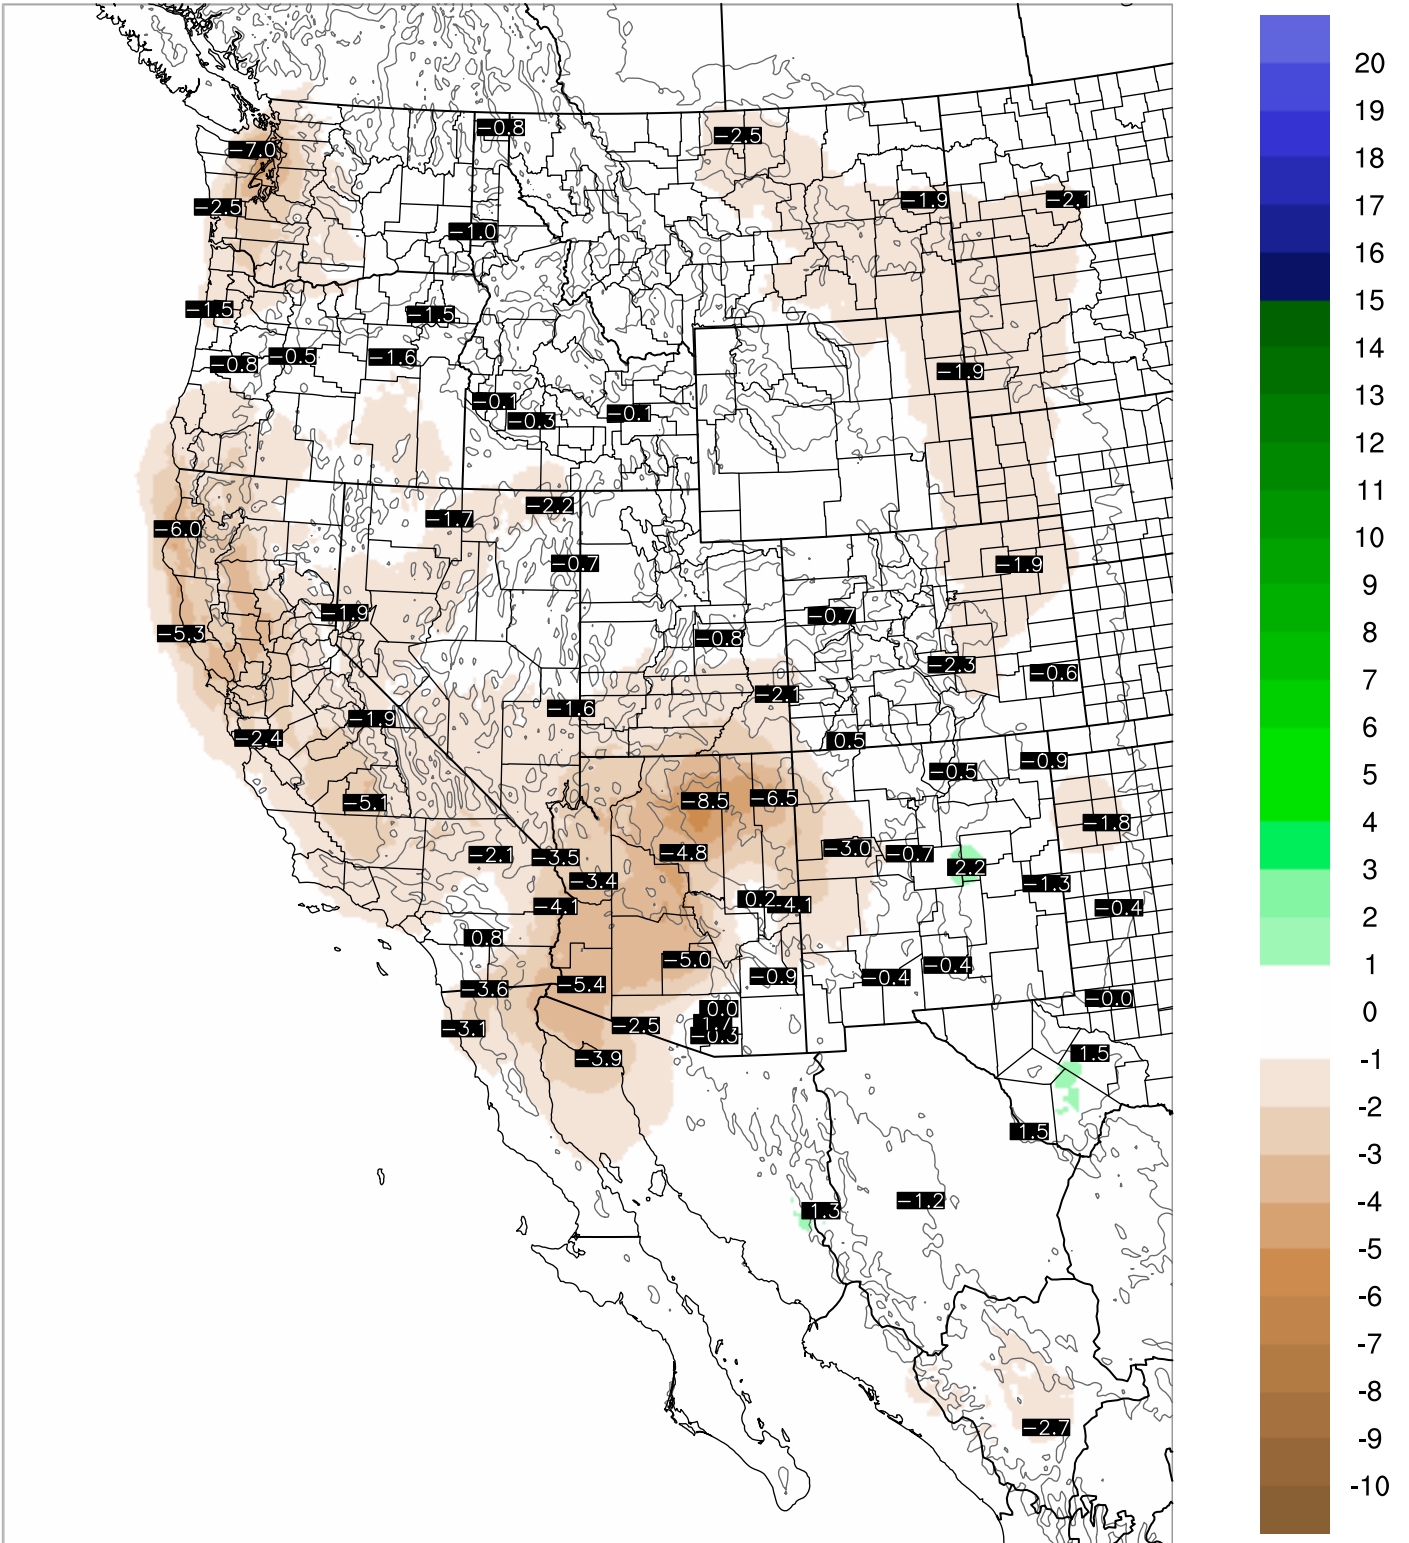

Corrected PWV 25 Sep 2021 23:45 UTC

PWV Error(mm) Obs-Init

Corrected PWV 25 Sep 2021 23:45 UTC

PWV Error(mm) Obs-Init