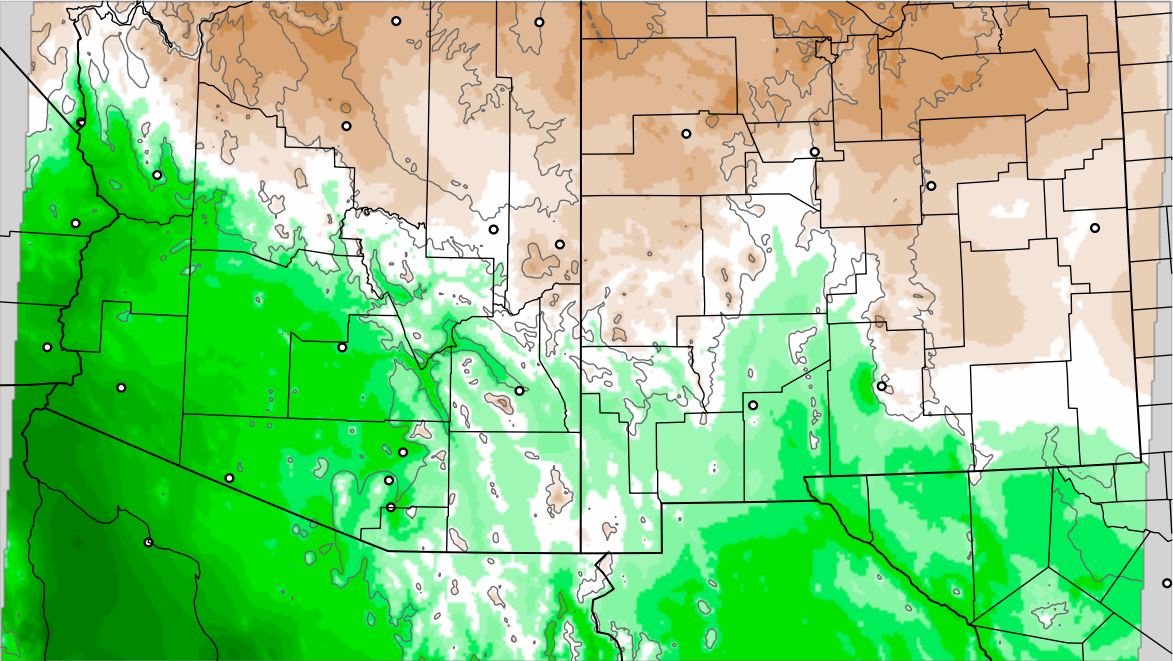

# Corrected PWV 24 Sep 2021 23:45 UTC

Corrected PWV 24 Sep 2021 23:45 UTC

PWV Error(mm) Obs-Init