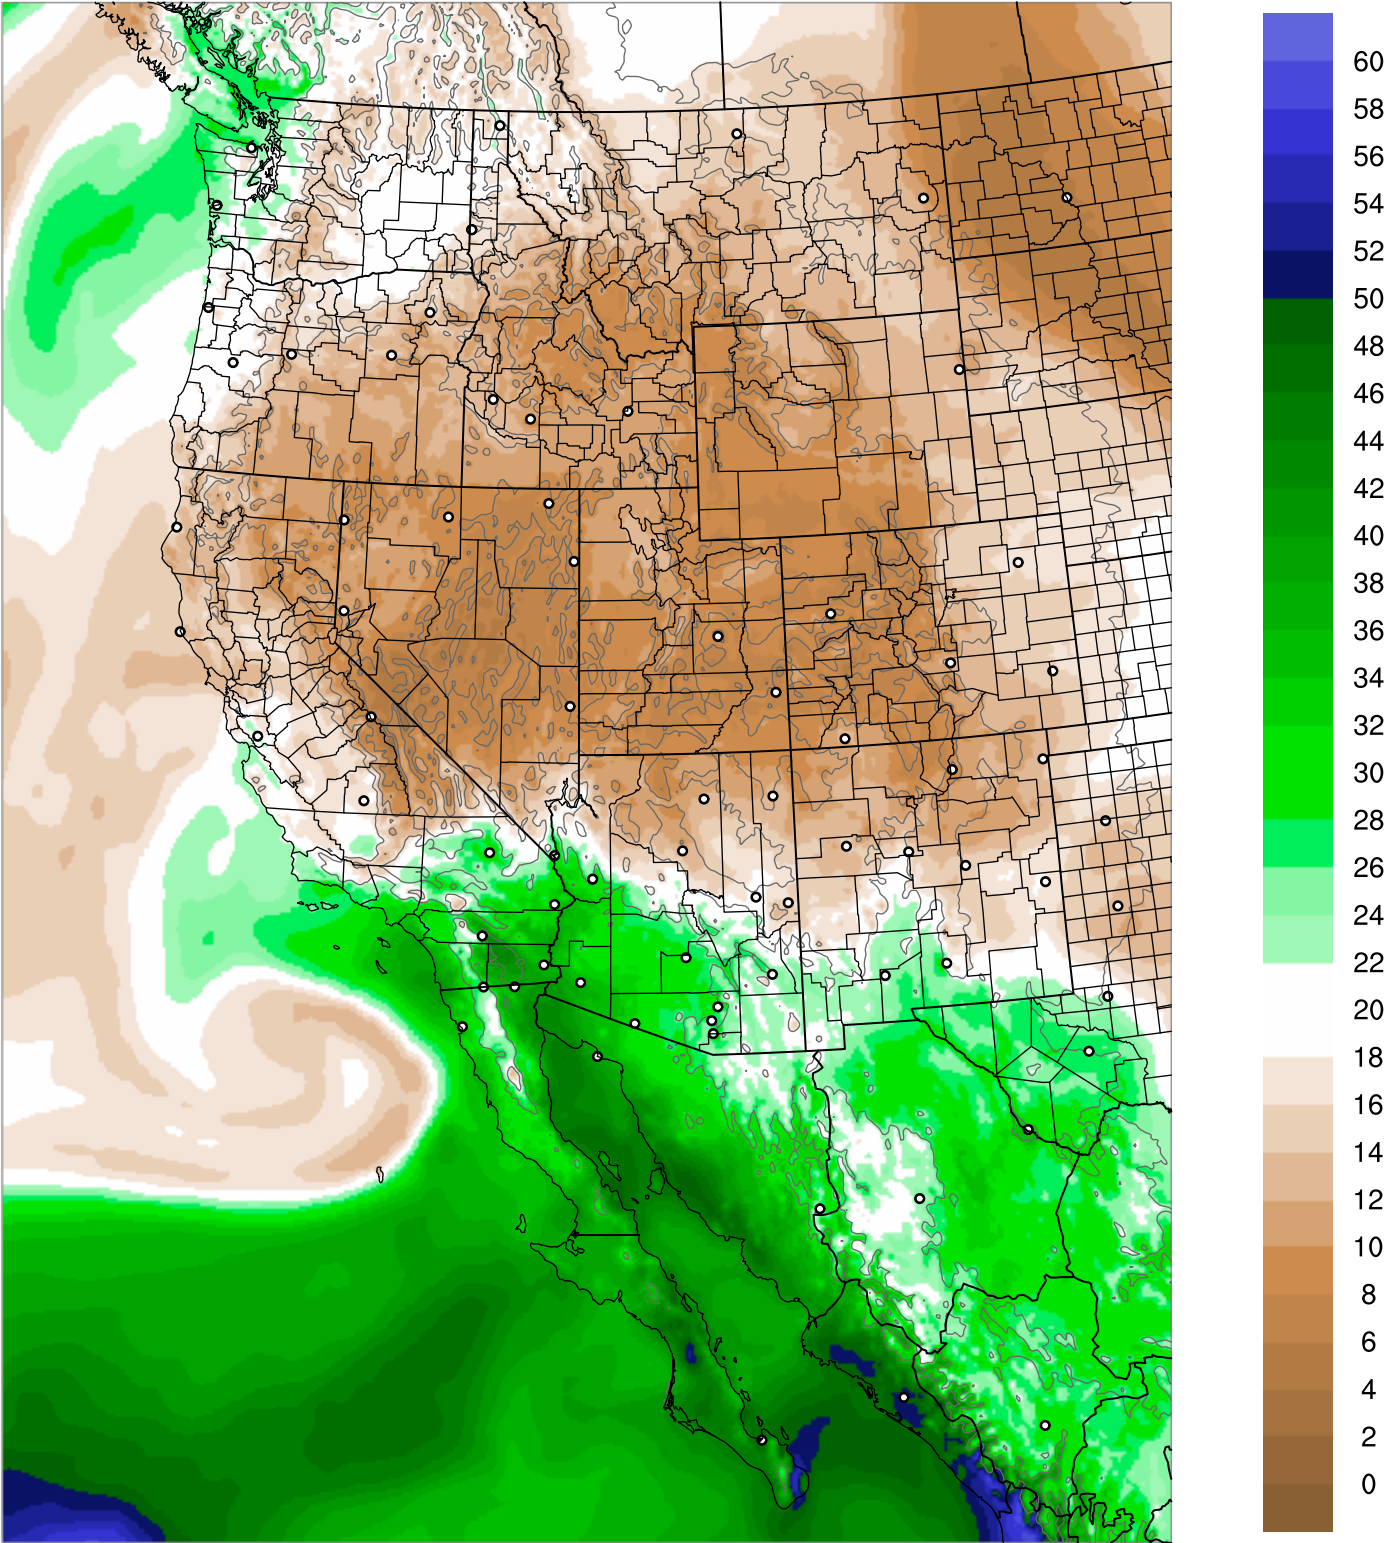

# Corrected PWV 24 Sep 2021 23:45 UTC

Corrected PWV 24 Sep 2021 23:45 UTC

PWV Error(mm) Obs-Init