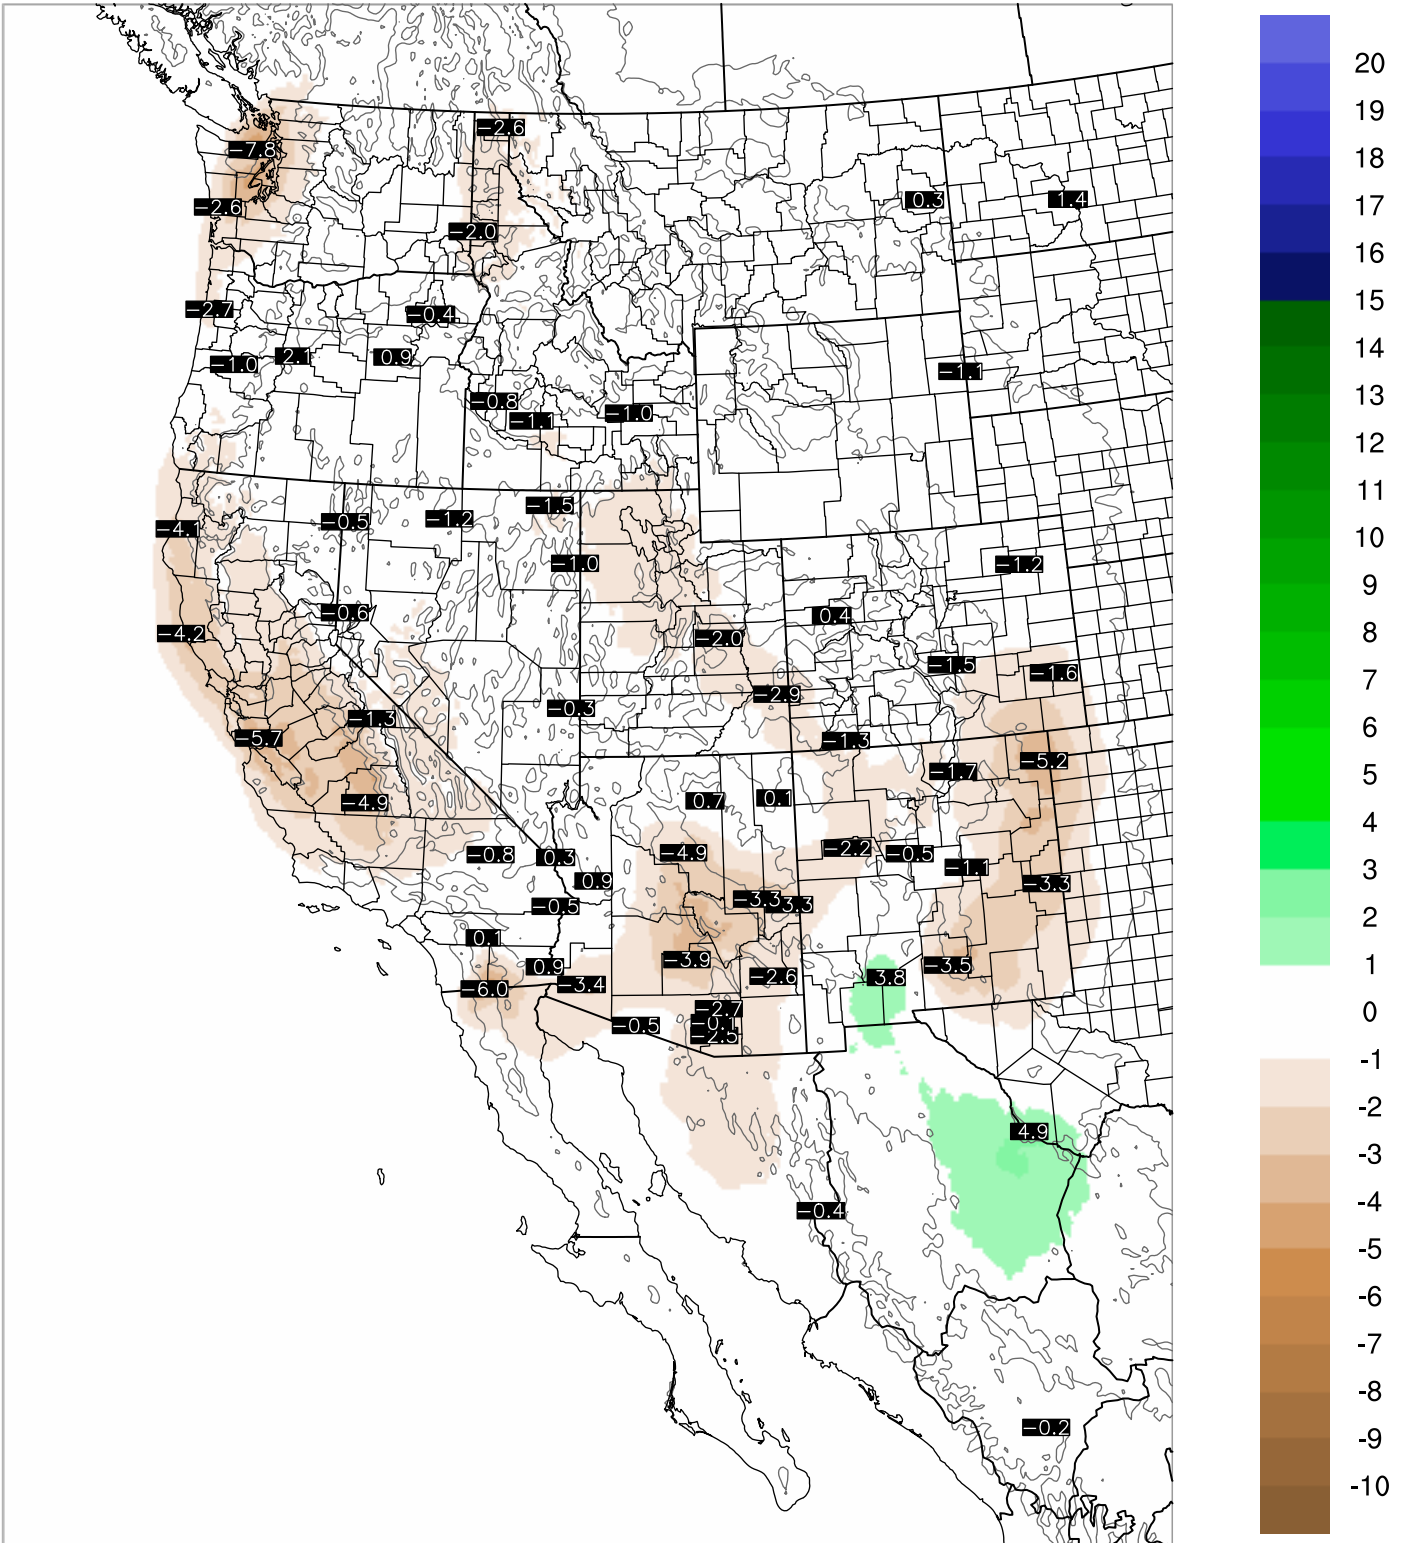

# Corrected PWV 23 Sep 2021 23:45 UTC

# PWV Error(mm) Obs-Init

Corrected PWV 23 Sep 2021 23:45 UTC

PWV Error(mm) Obs-Init