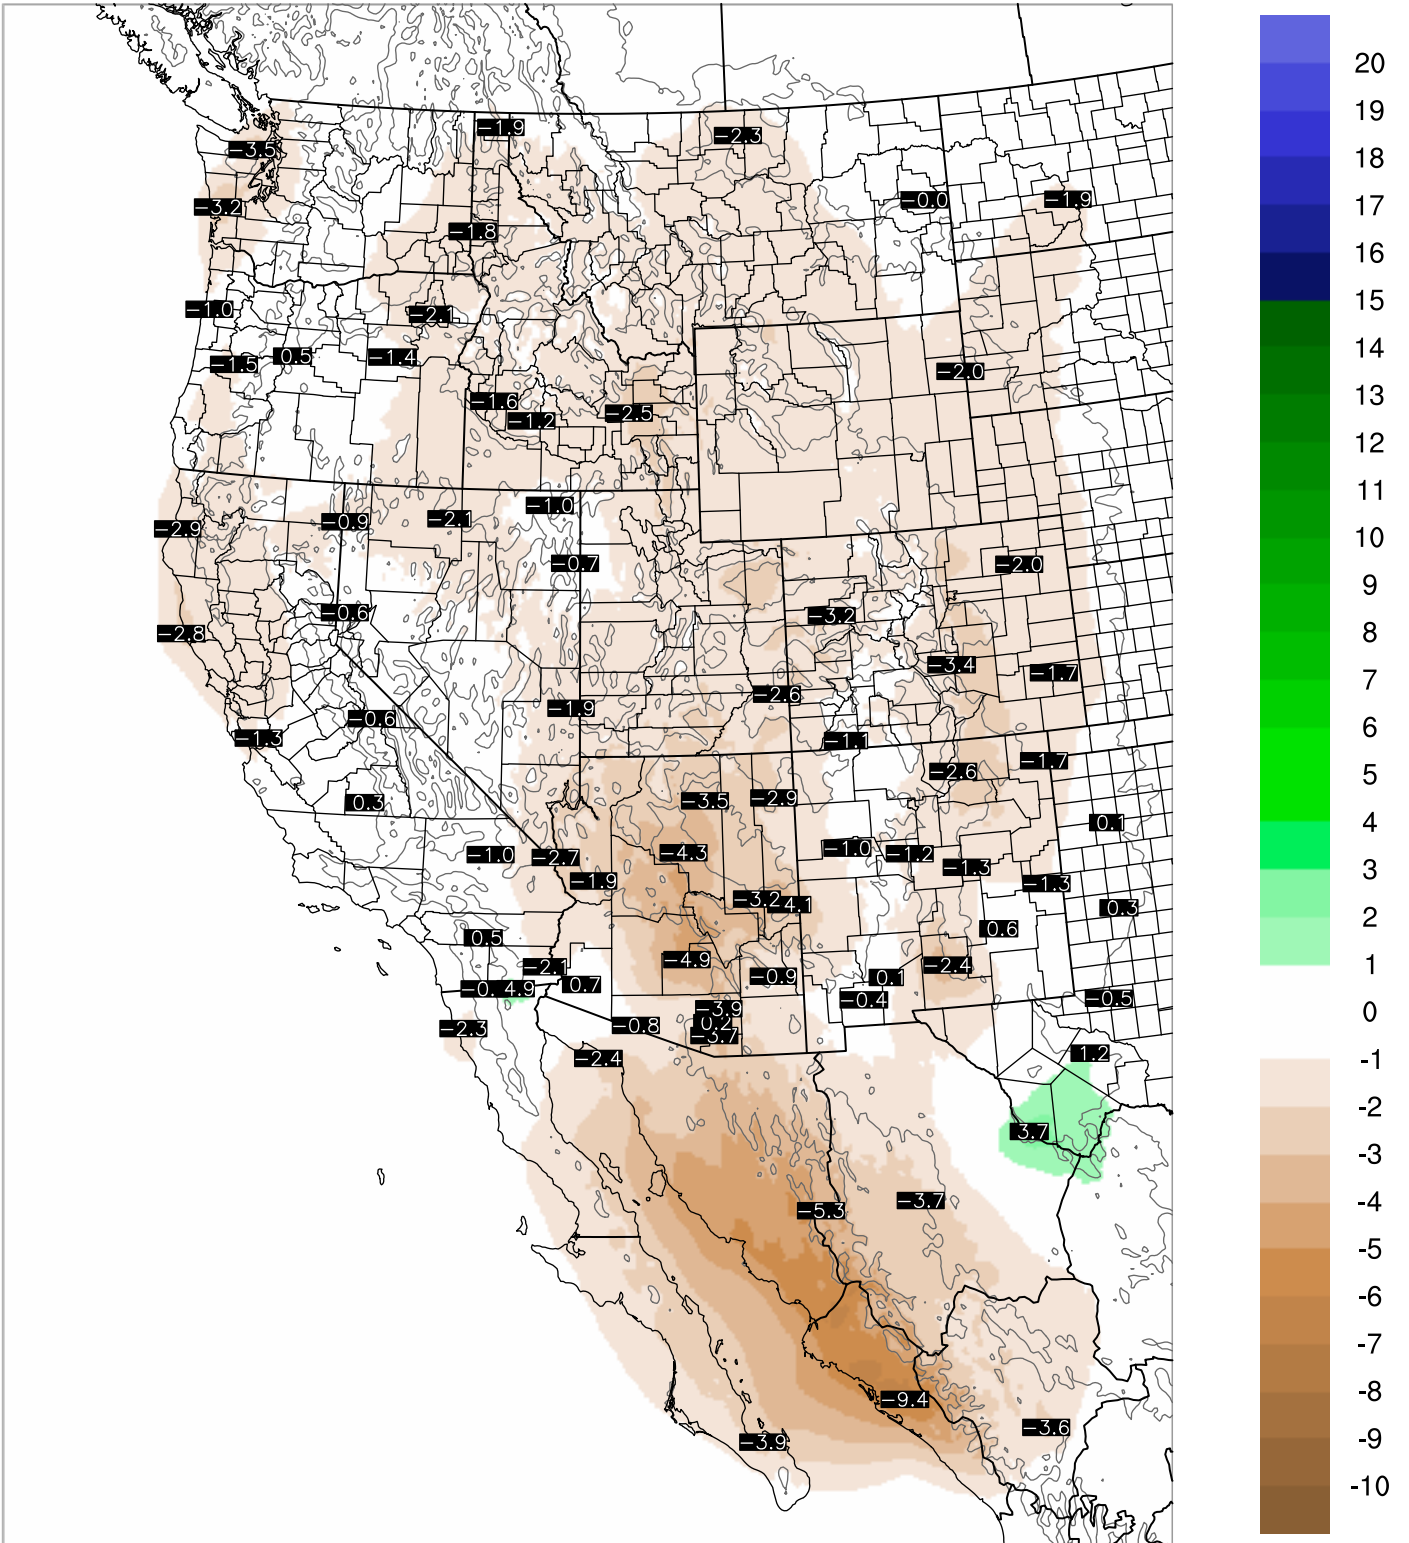

# Corrected PWV 21 Sep 2021 23:45 UTC

# PWV Error(mm) Obs-Init

Corrected PWV 21 Sep 2021 23:45 UTC

PWV Error(mm) Obs-Init