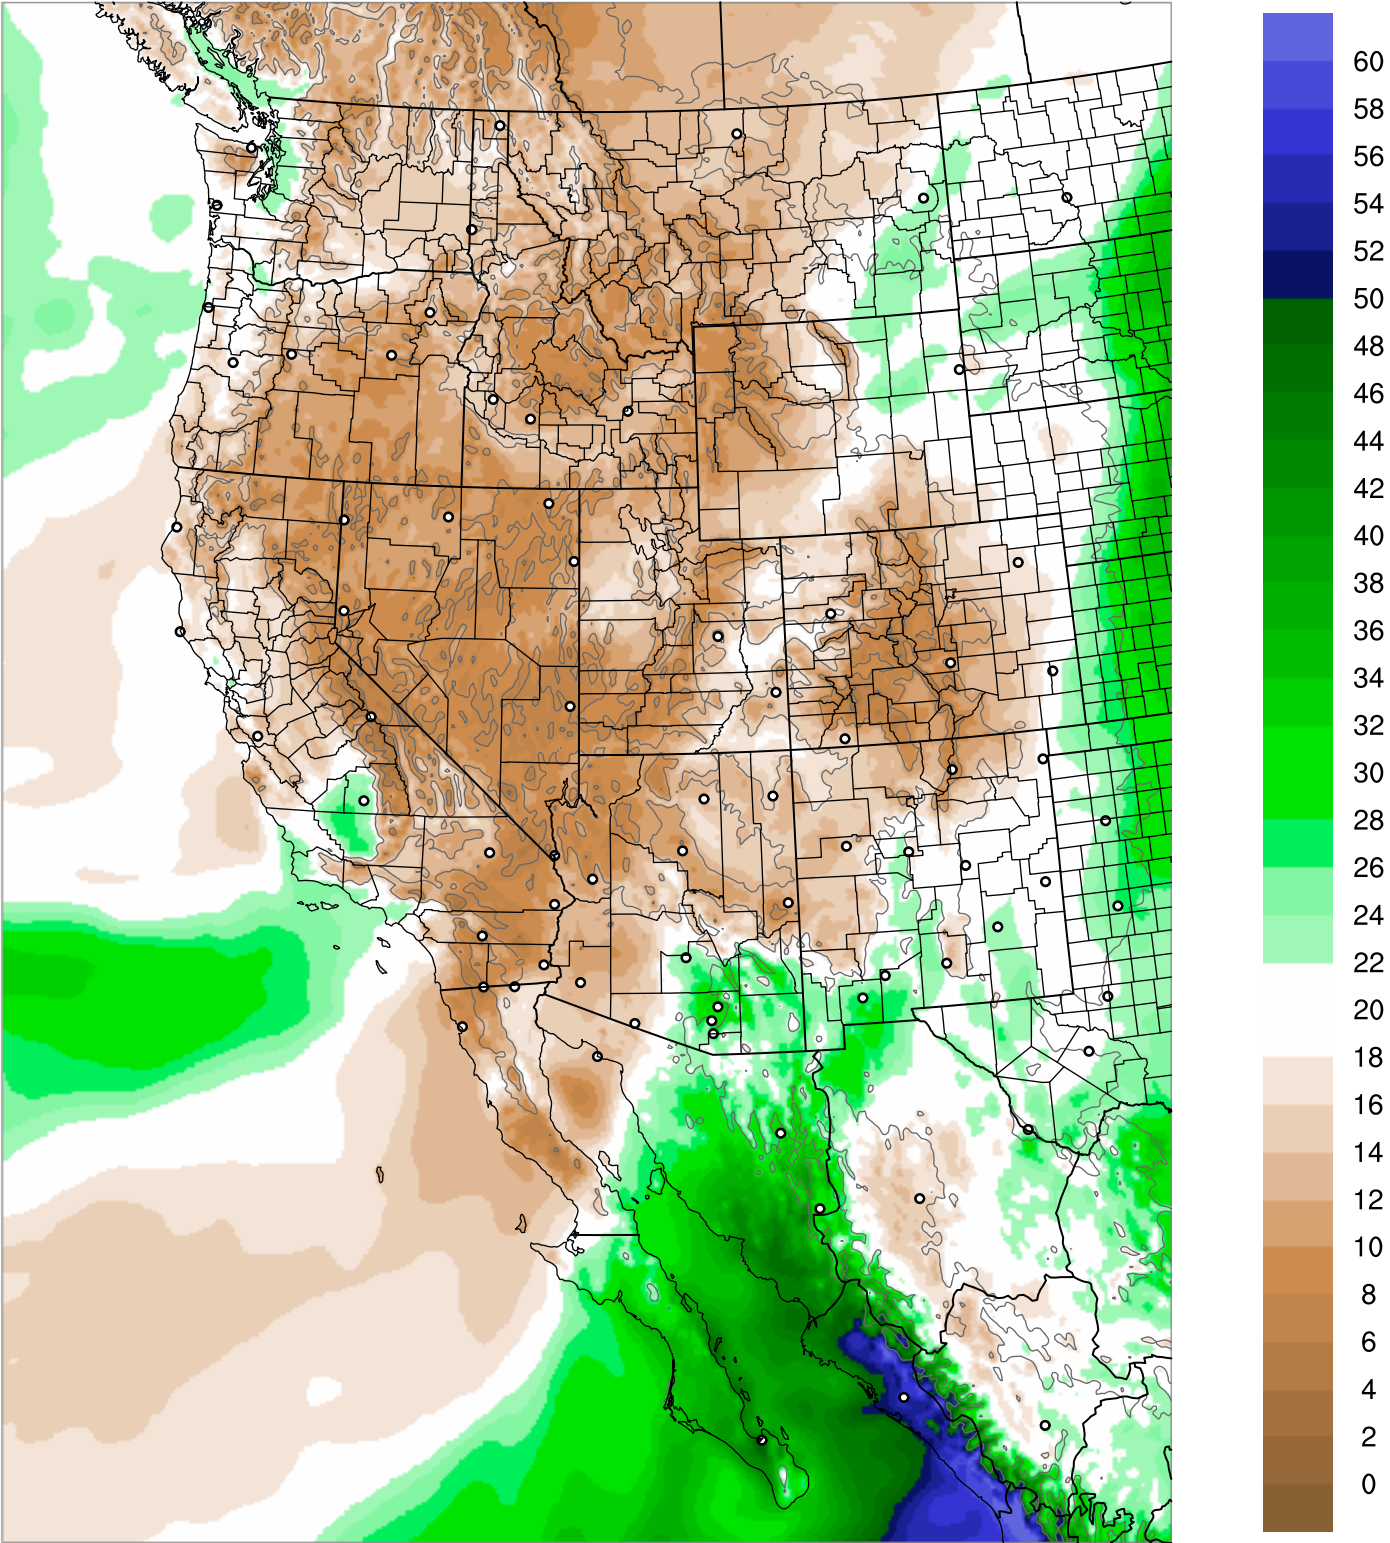

Corrected PWV 19 Sep 2021 23:45 UTC

Corrected PWV 19 Sep 2021 23:45 UTC

PWV Error(mm) Obs-Init