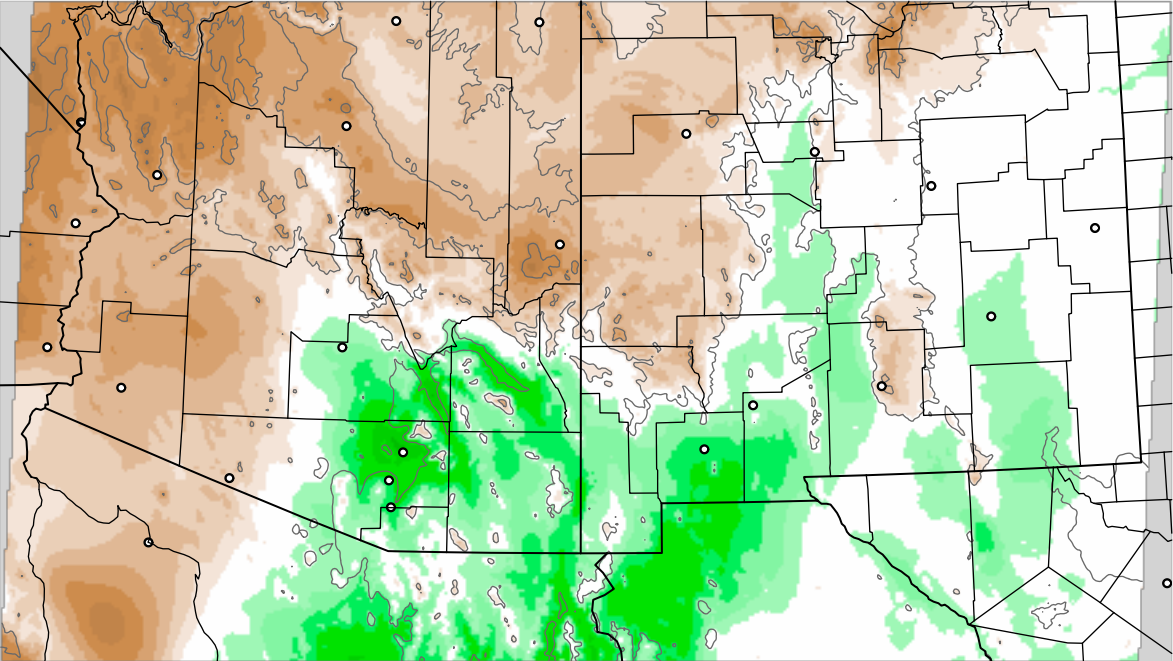

Corrected PWV 19 Sep 2021 23:45 UTC

Corrected PWV 19 Sep 2021 23:45 UTC

PWV Error(mm) Obs-Init