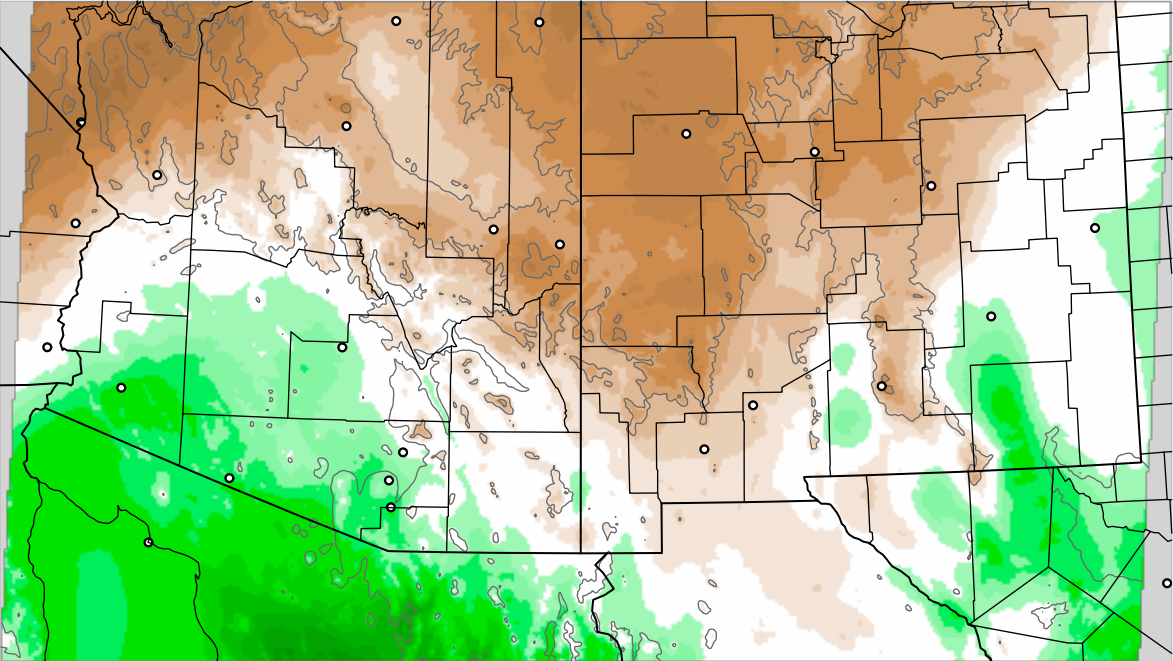

Corrected PWV 16 Sep 2021 23:45 UTC

Corrected PWV 16 Sep 2021 23:45 UTC

PWV Error(mm) Obs-Init