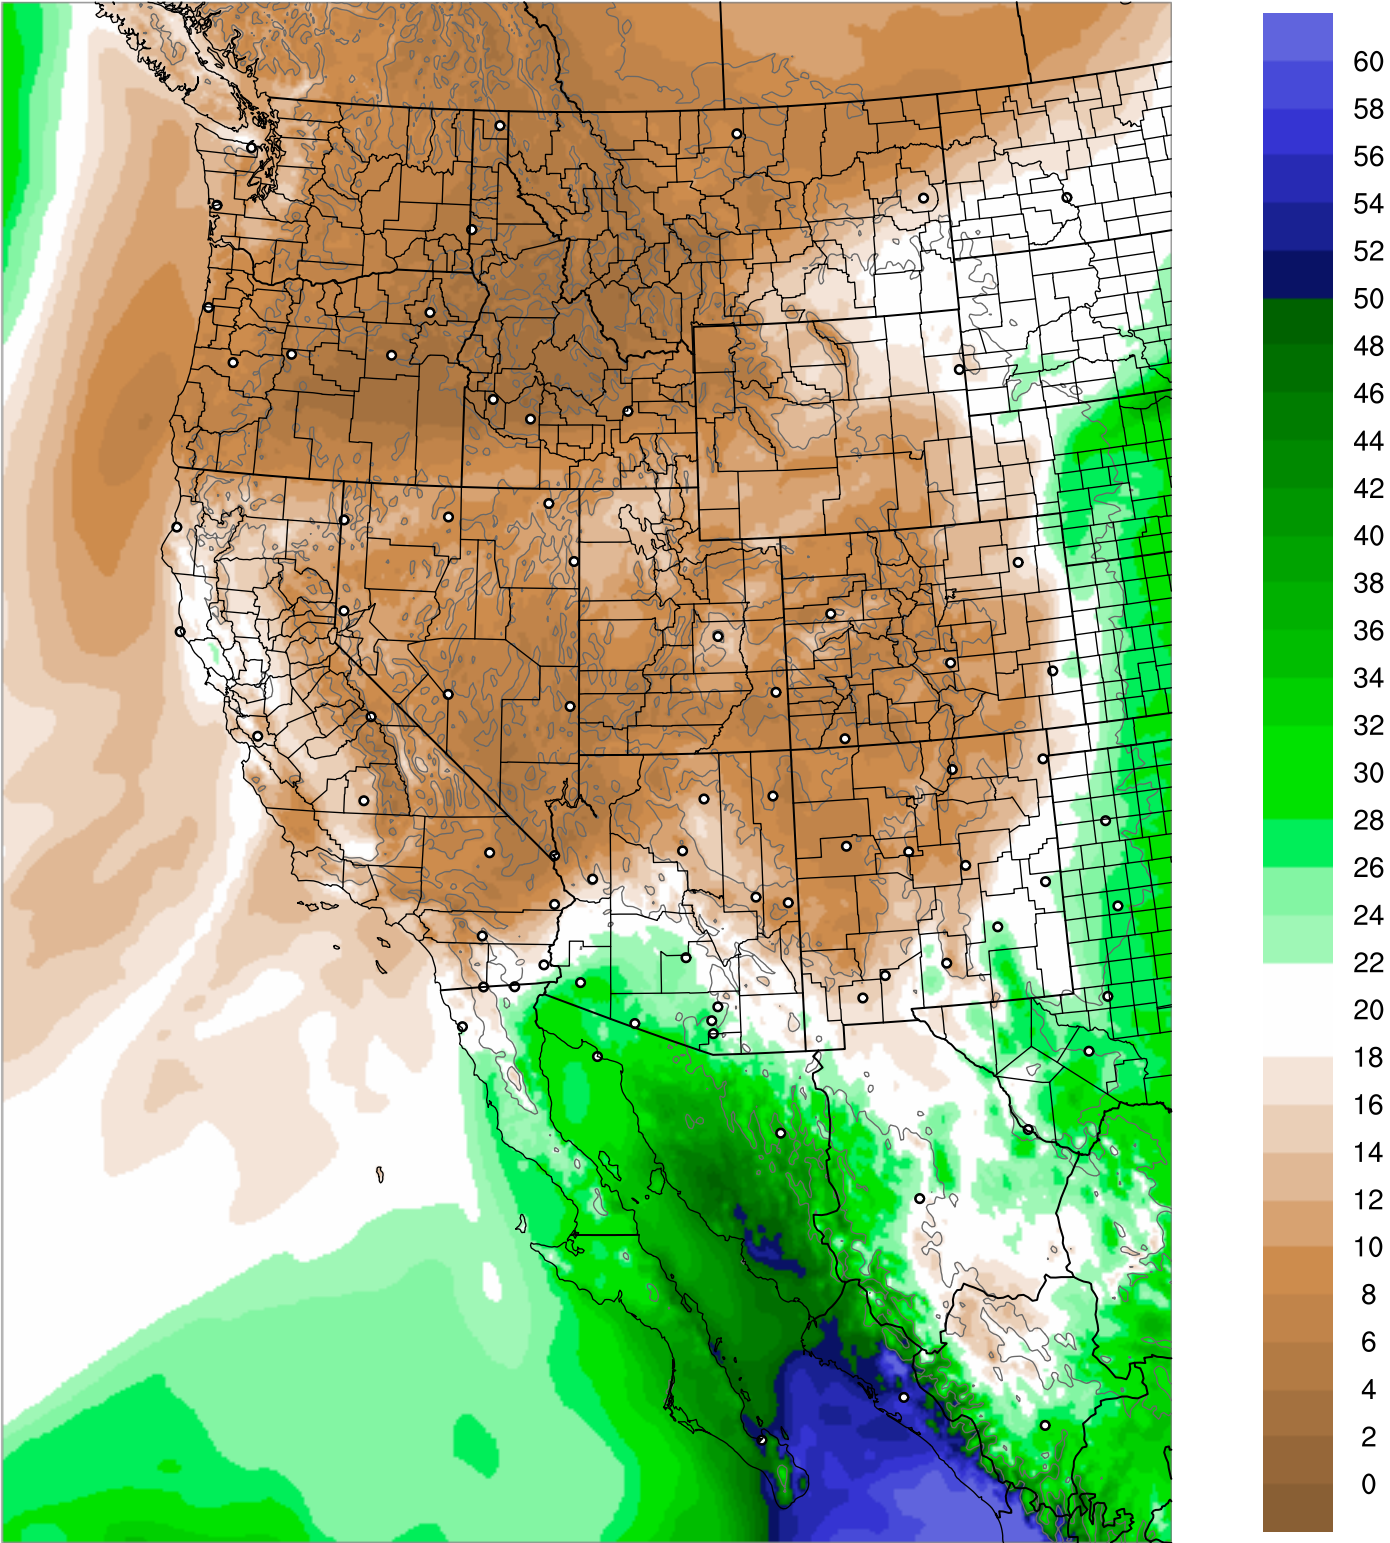

Corrected PWV 16 Sep 2021 23:45 UTC

Corrected PWV 16 Sep 2021 23:45 UTC

PWV Error(mm) Obs-Init