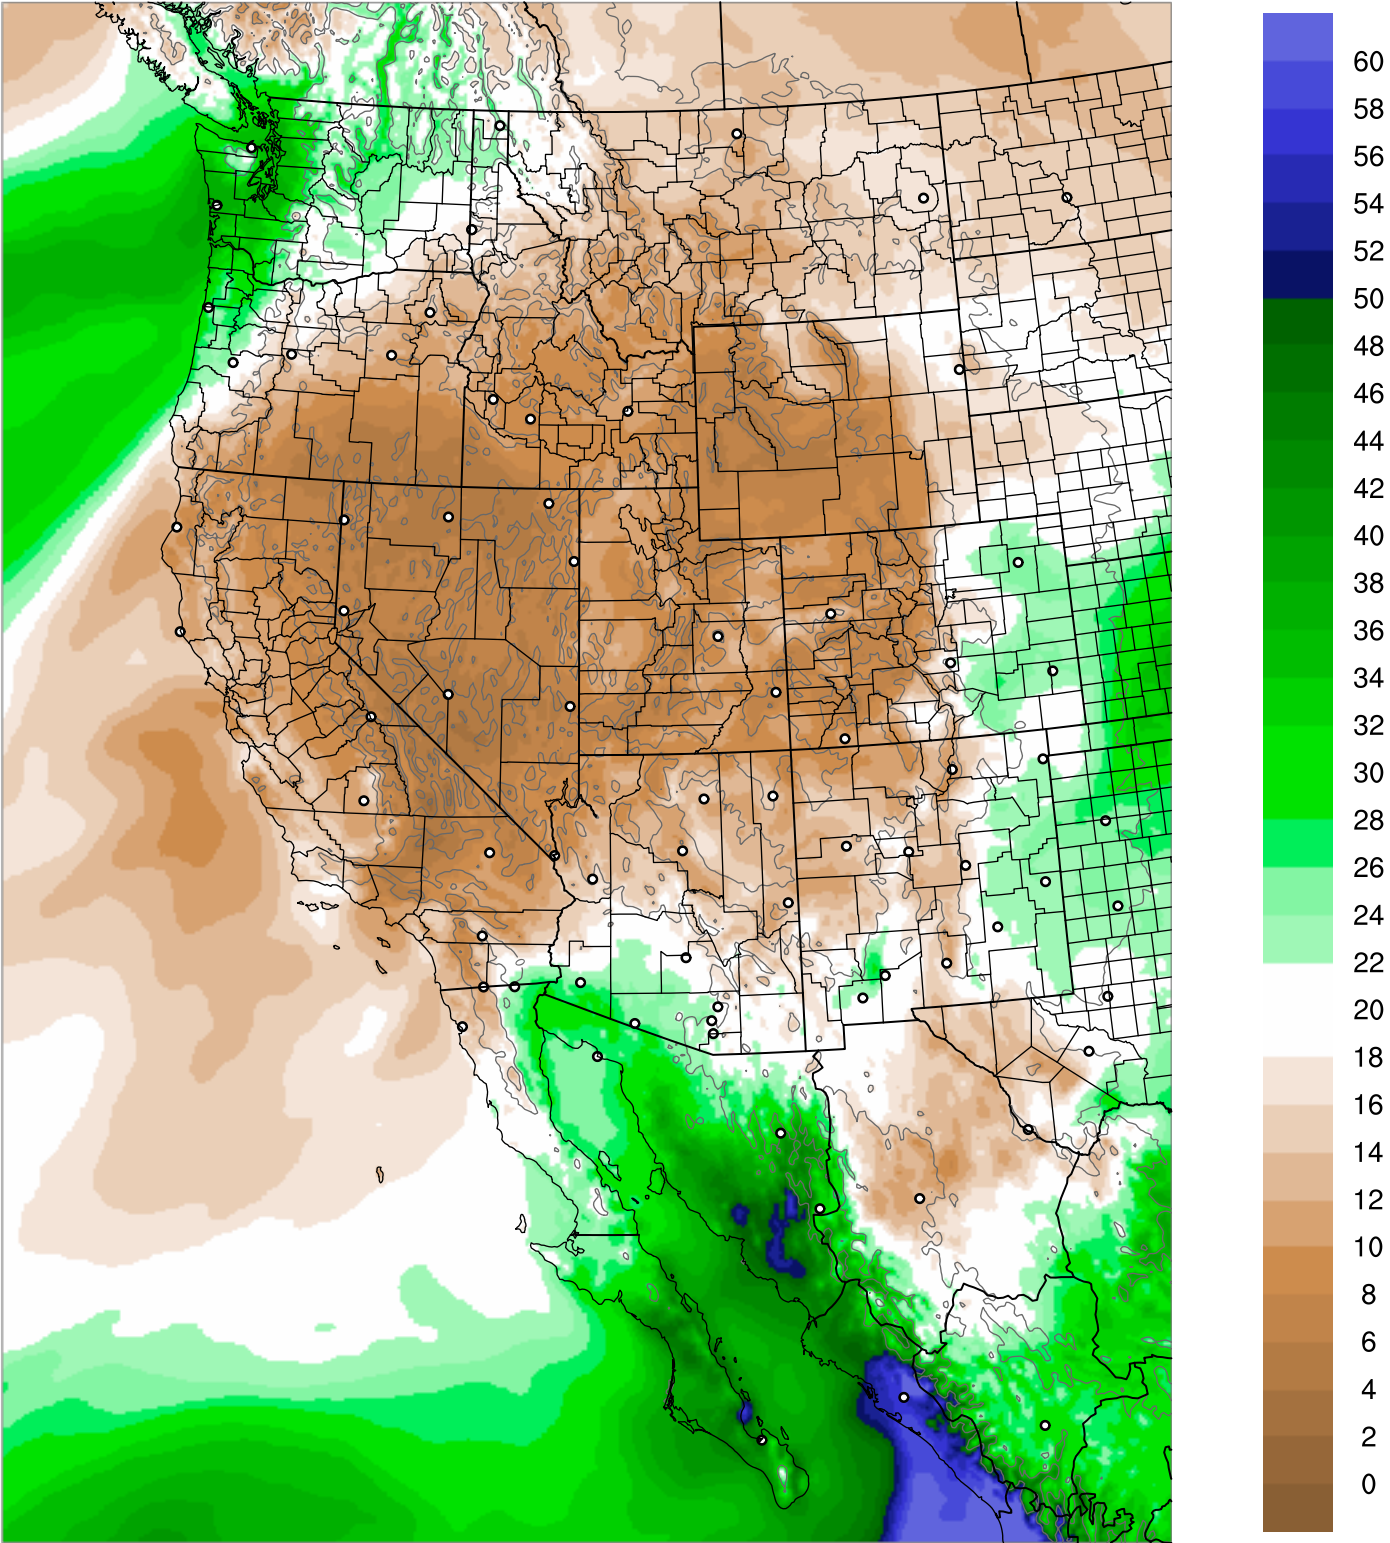

Corrected PWV 14 Sep 2021 23:45 UTC

PWV Error(mm) Obs-Init

Corrected PWV 14 Sep 2021 23:45 UTC

PWV Error(mm) Obs-Init