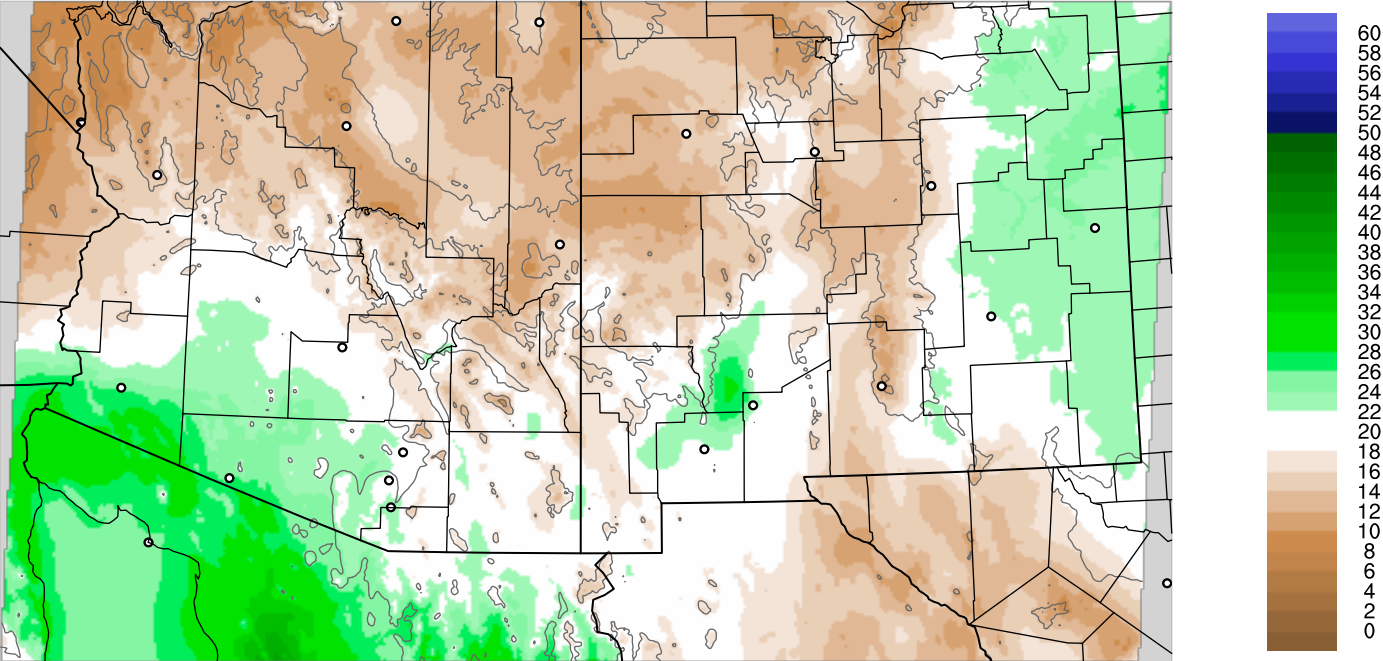

Corrected PWV 14 Sep 2021 23:45 UTC

PWV Error(mm) Obs-Init

Corrected PWV 14 Sep 2021 23:45 UTC

PWV Error(mm) Obs-Init