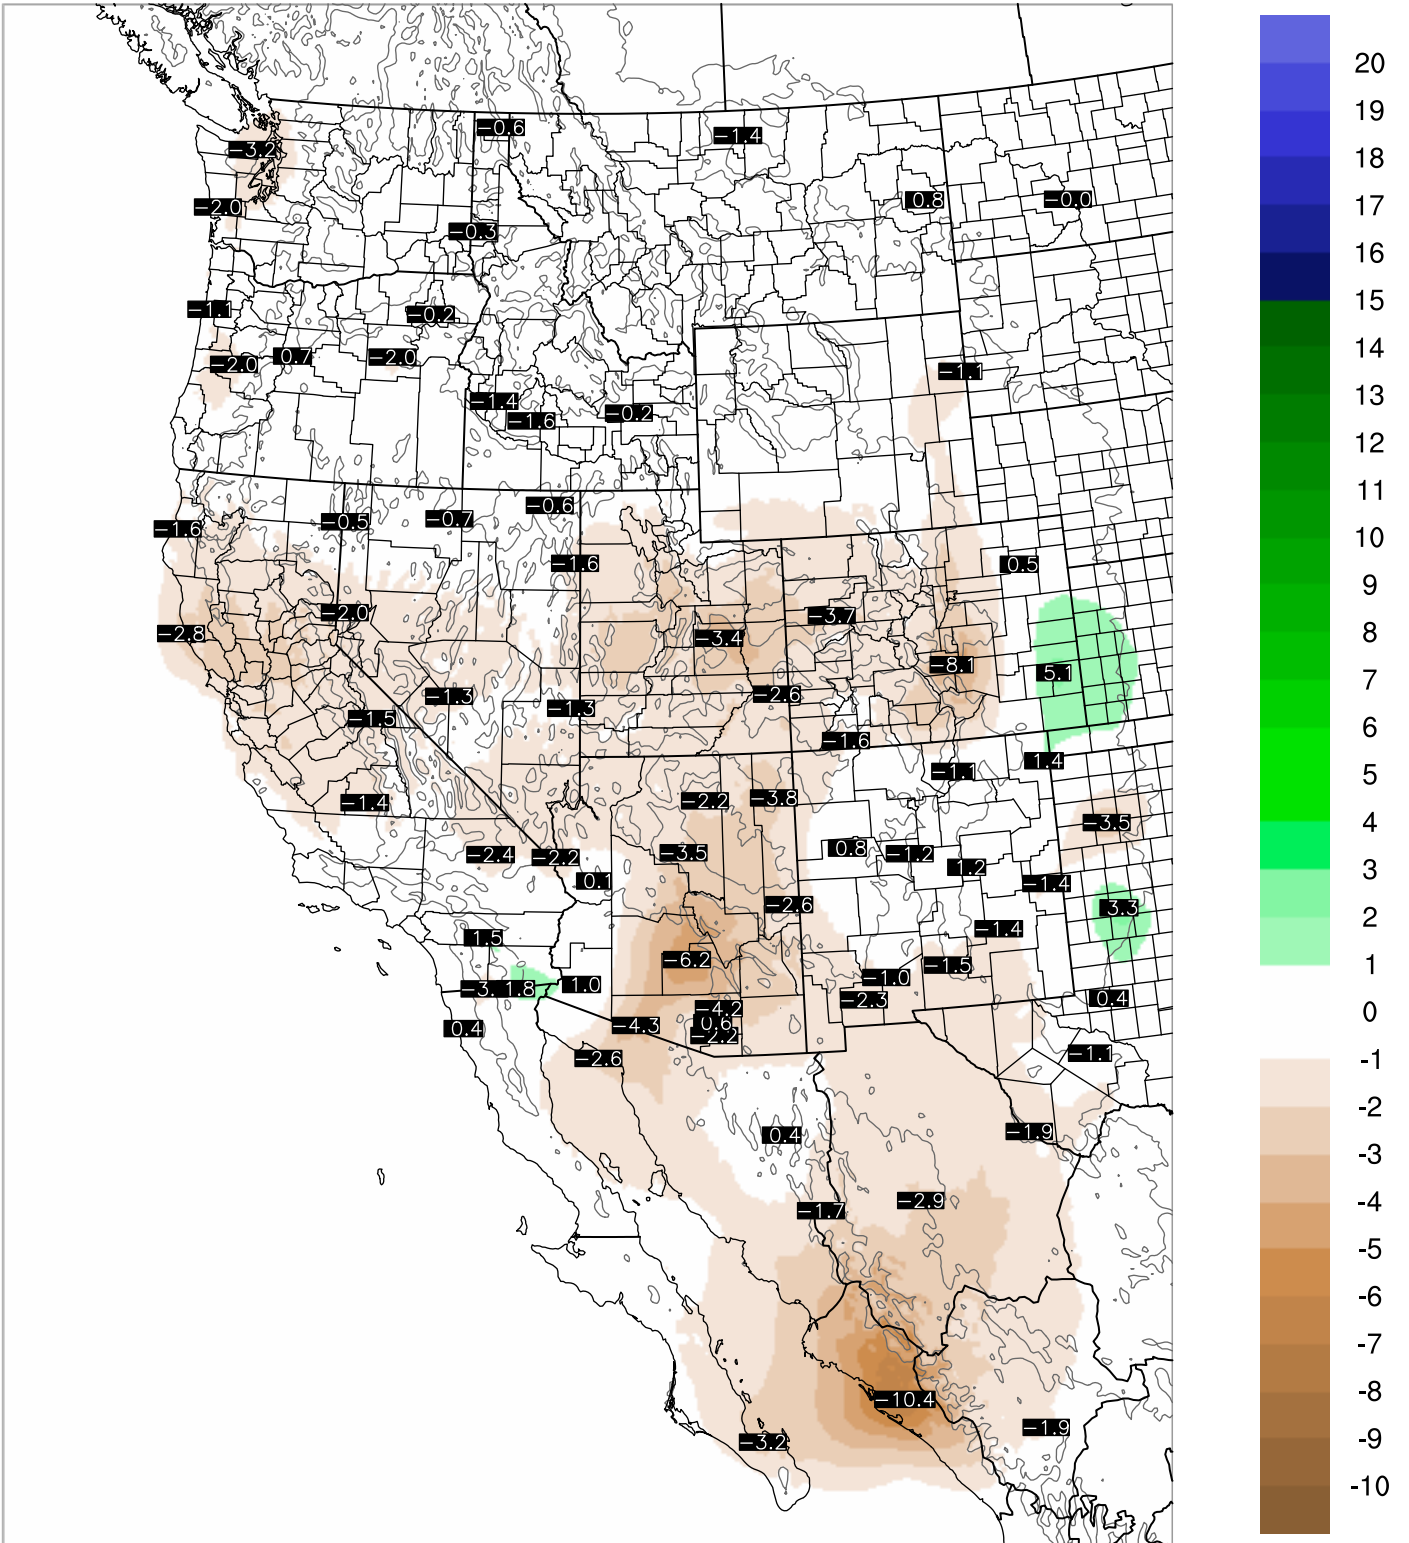

Corrected PWV 14 Sep 2021 23:45 UTC

PWV Error(mm) Obs-Init

Corrected PWV 14 Sep 2021 23:45 UTC

PWV Error(mm) Obs-Init